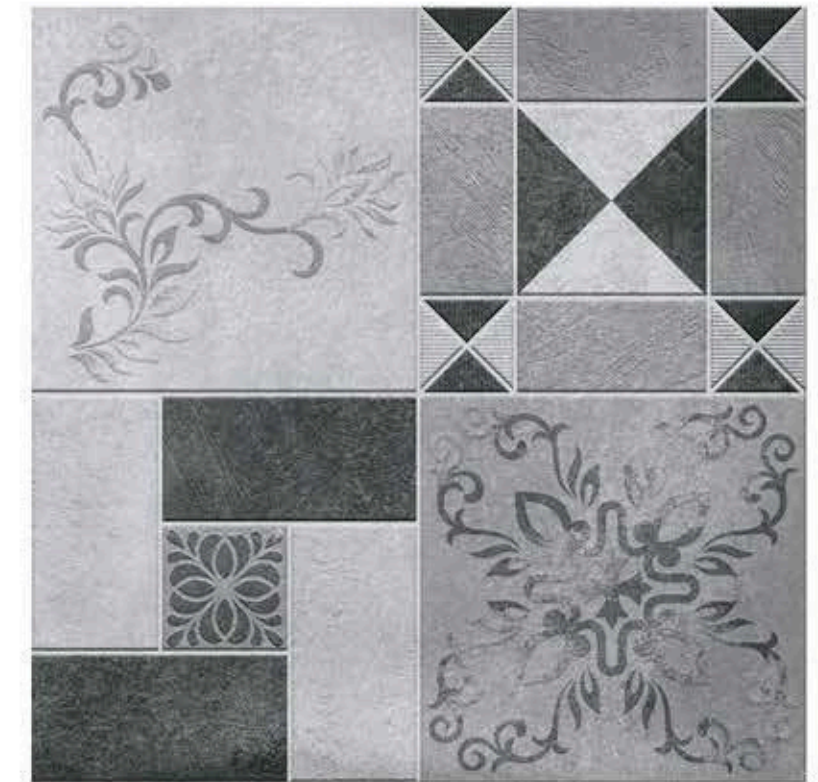

2505

PUNCH SURFACE

Formats 40x40cm
12mm Thickness

PUNCH GRAYSCALE

2506

PUNCH SURFACE

Formats 40x40cm
12mm Thickness

PUNCH GRAYSCALE