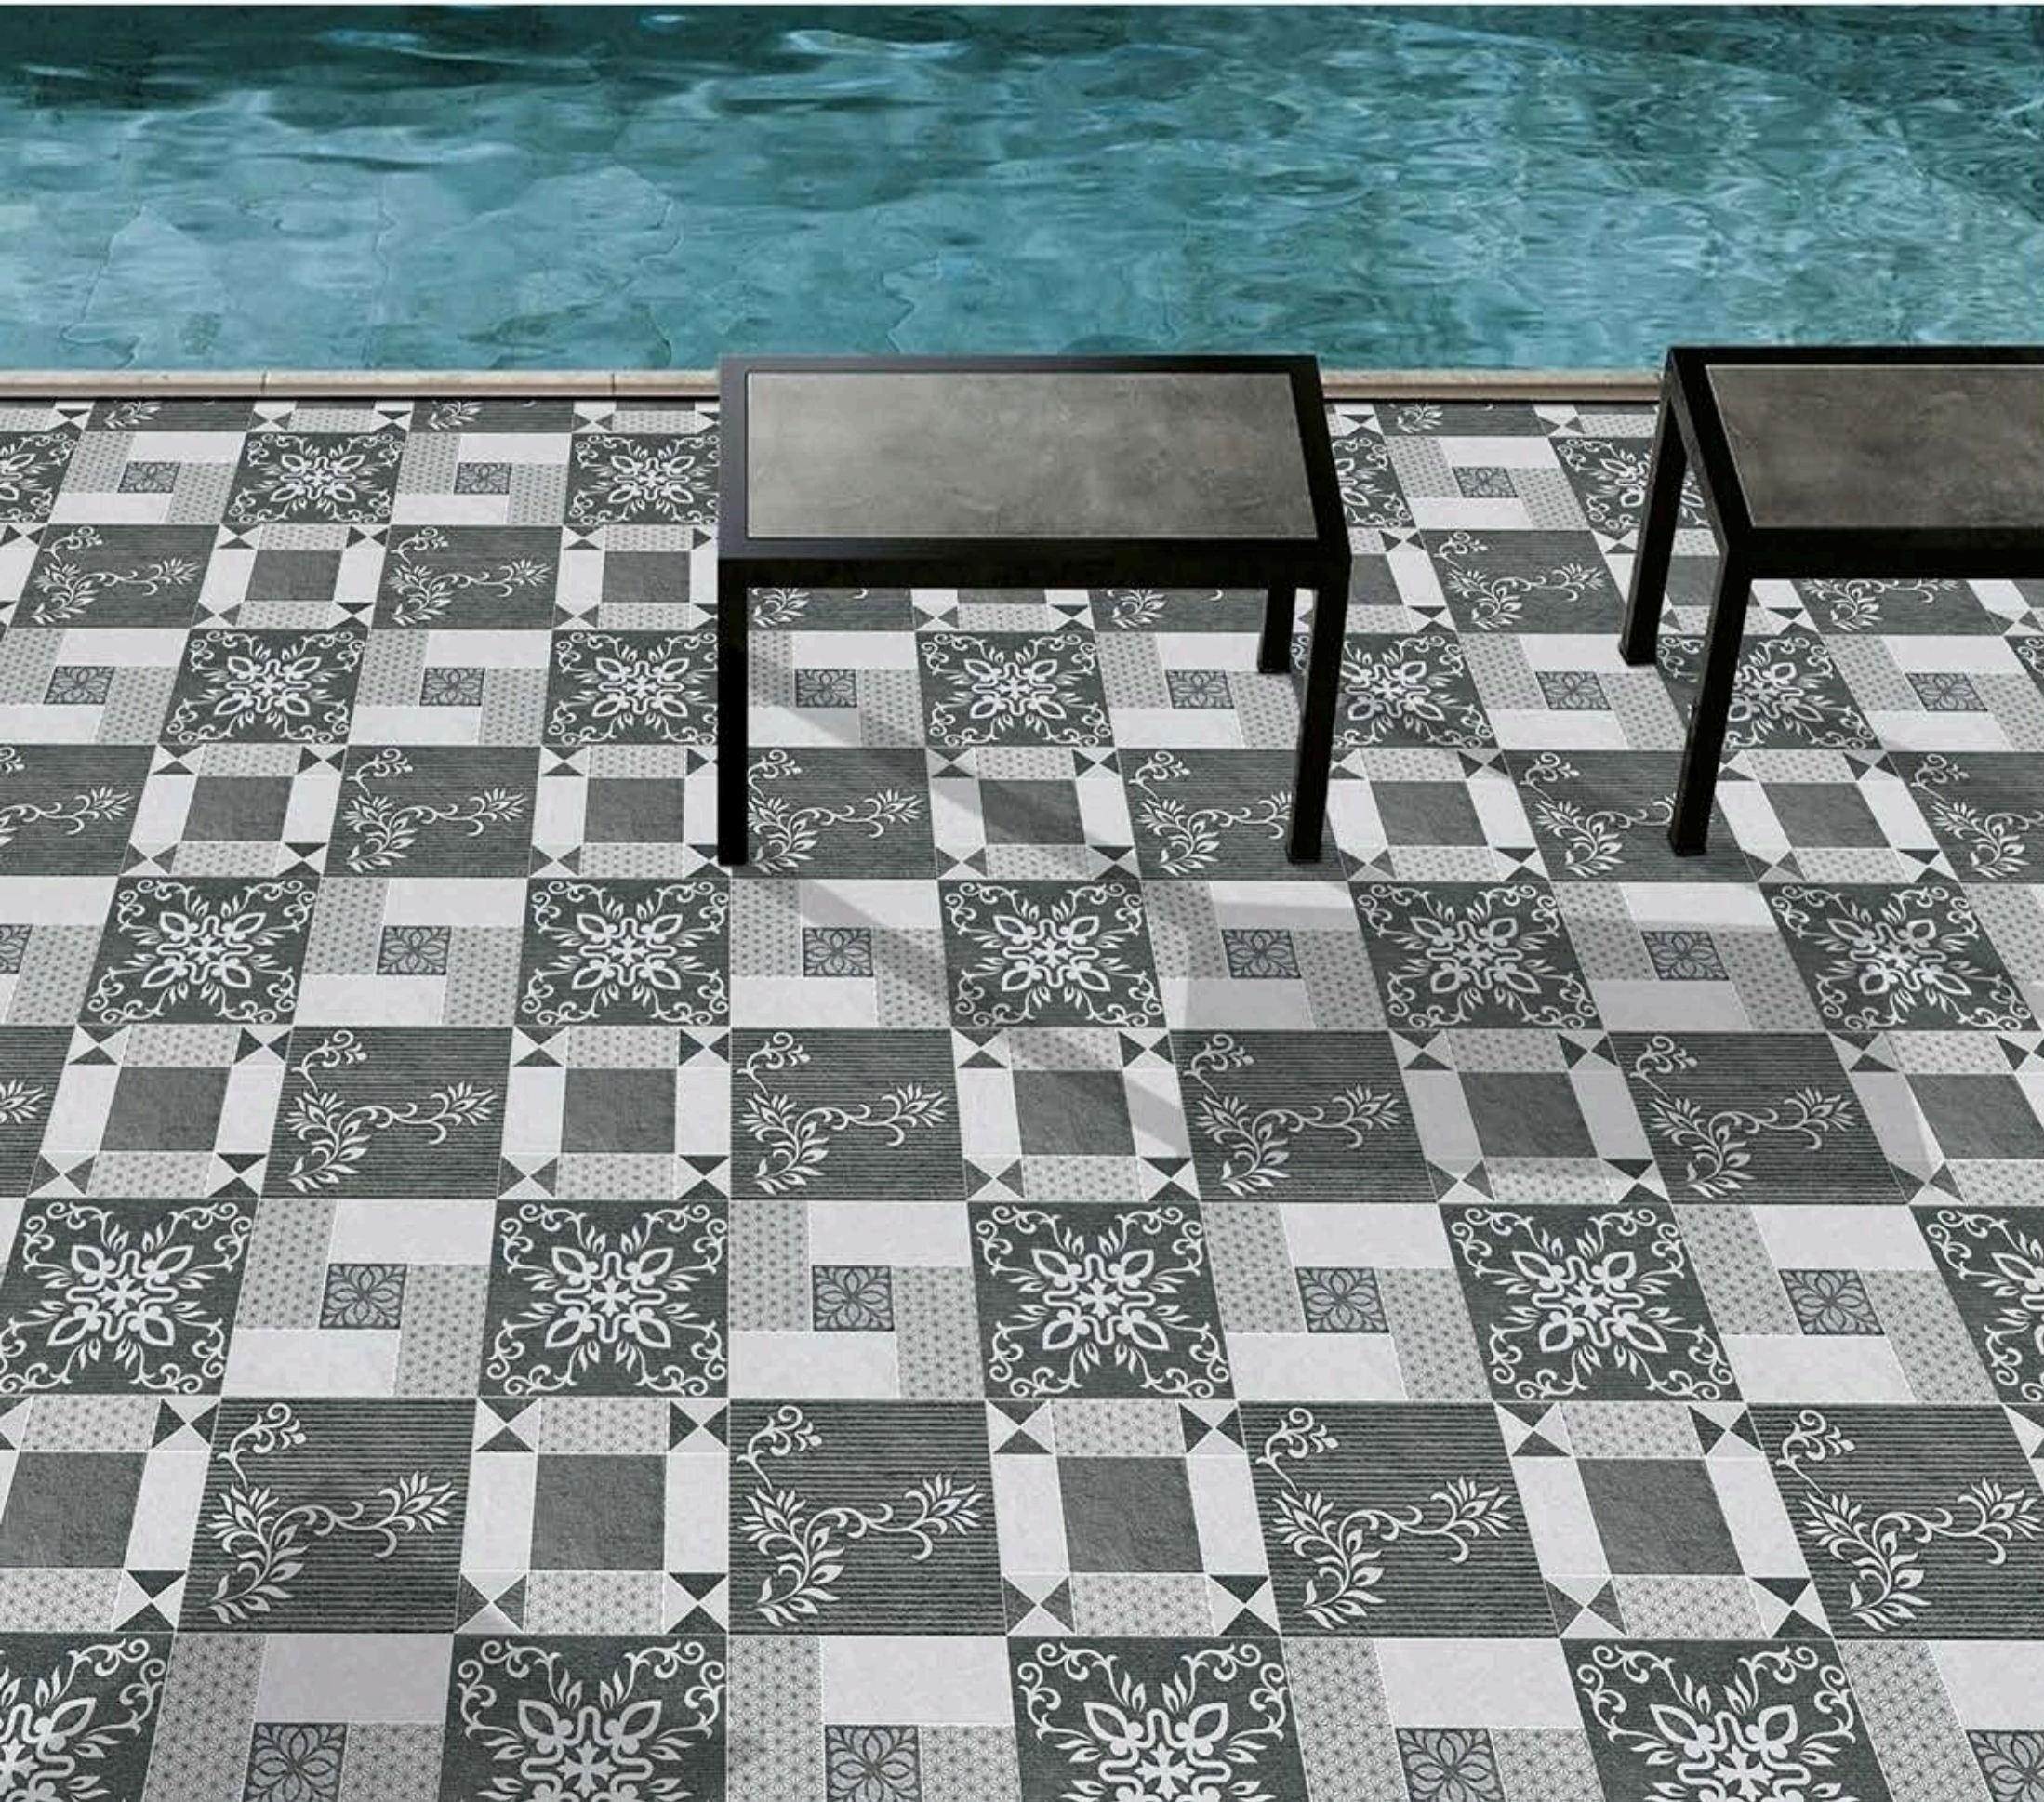

Formats 40x40cm
12mm Thickness

2502