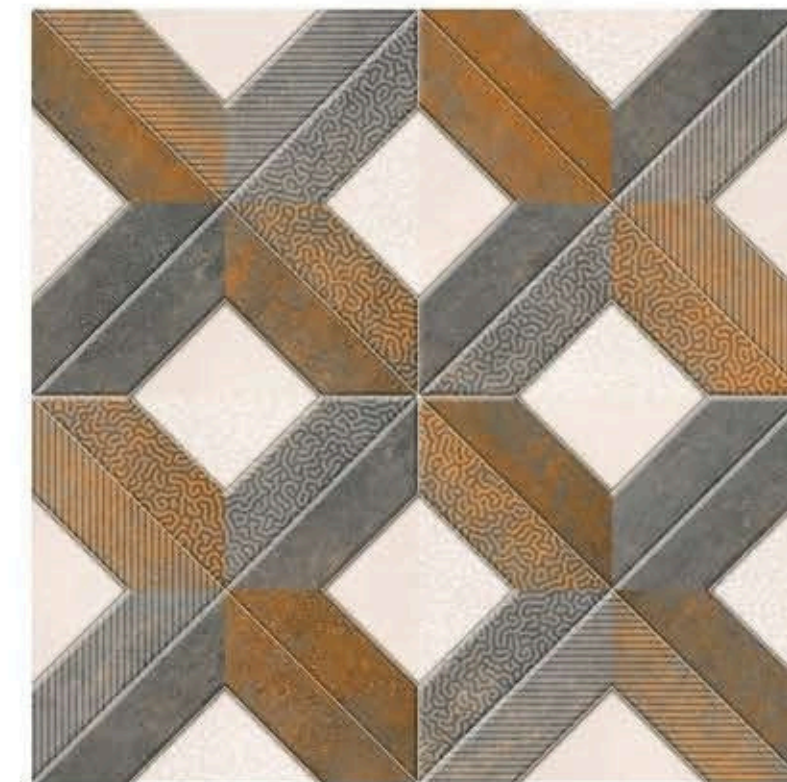

PUNCH GRAYSCALE

2406

PUNCH SURFACE

Formats 40x40cm
12mm Thickness

PUNCH GRAYSCALE

2407

PUNCH SURFACE

Formats 40x40cm
12mm Thickness