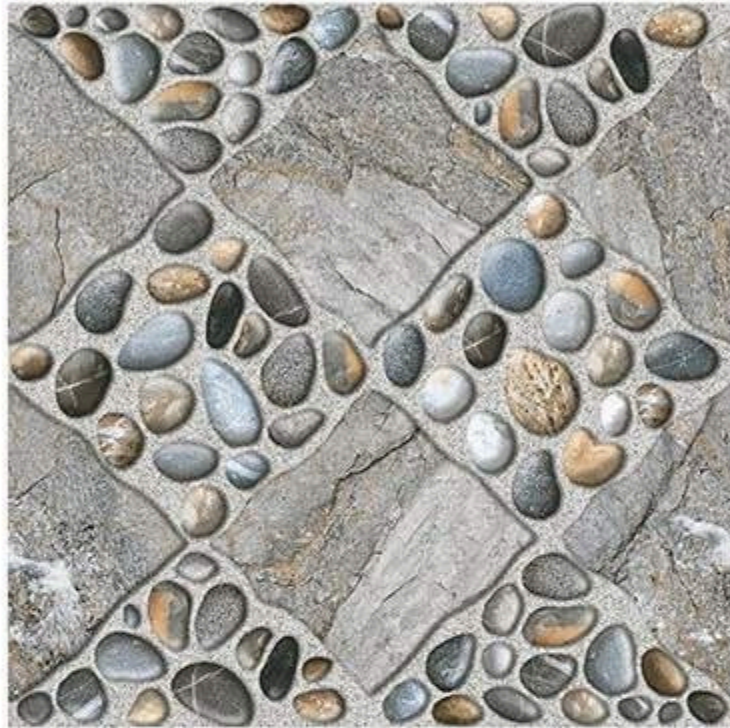

10064

Plain Series

Digital Vitrified Parking Tiles

400x400 mm

10065

Plain Series

Digital Vitrified Parking Tiles

400x400 mm