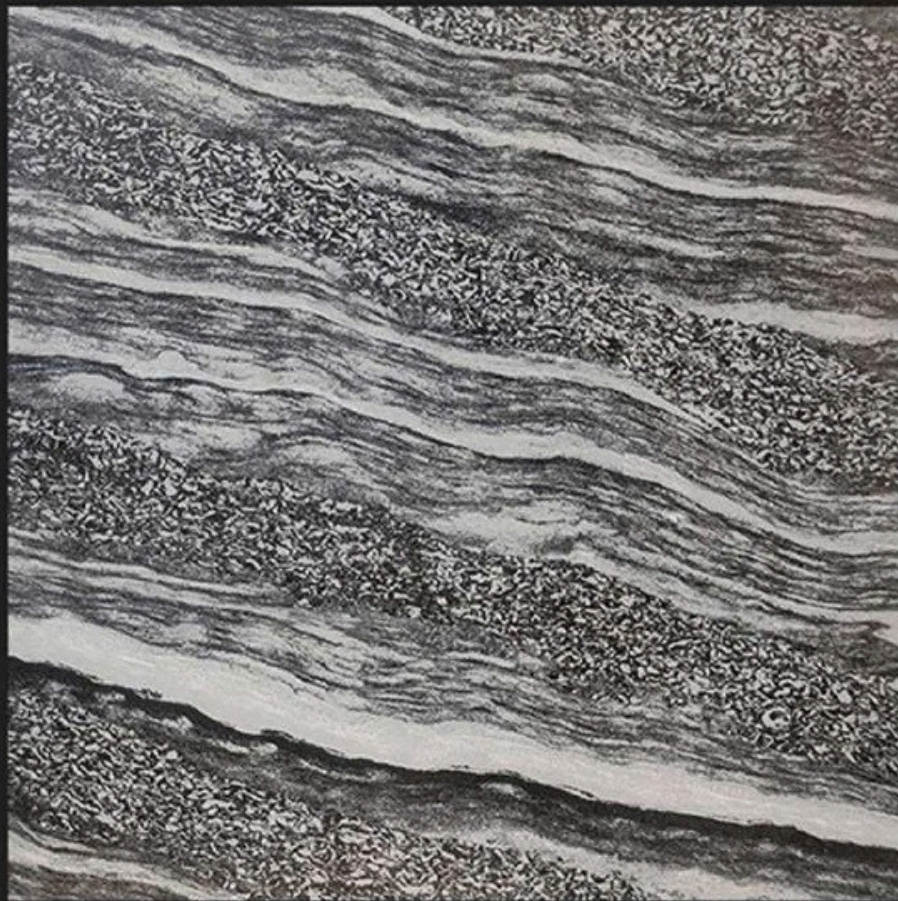

WHITE BODY
PORCELAIN TILES

600 X
600 mm

DC 12

Application :

WALL

FLOOR

INDOOR

RECEPTION

BEDROOM

BATHROOM