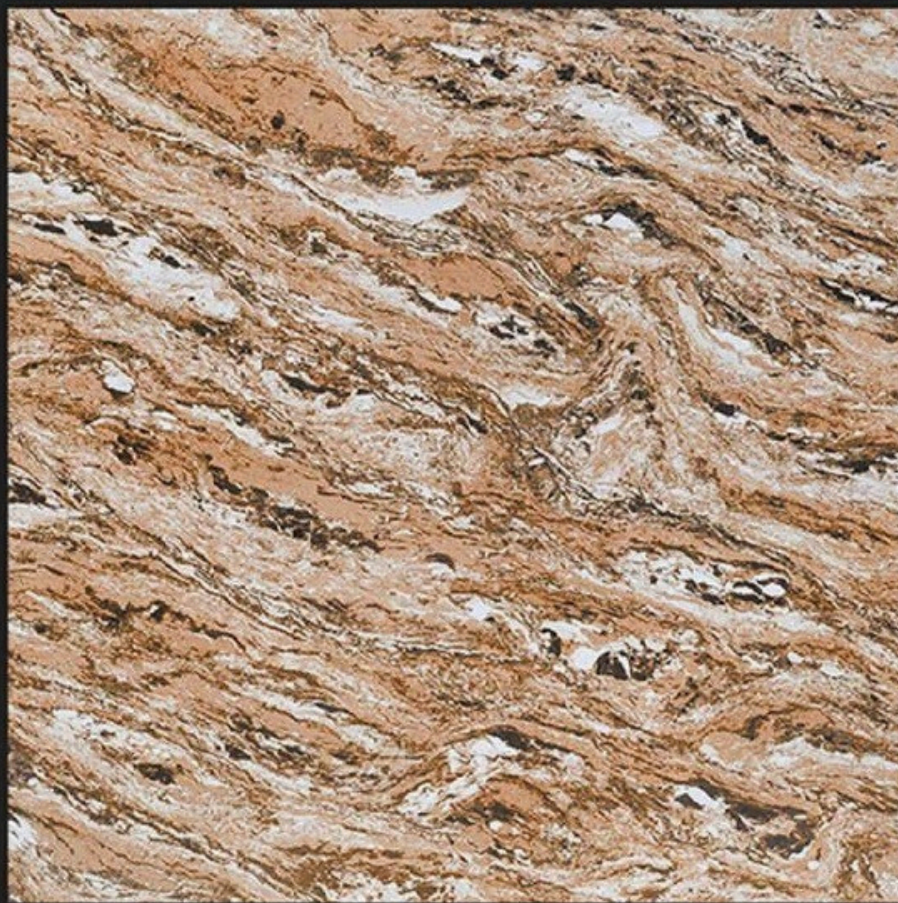

FLOOR

INDOOR

RECEPTION

BEDROOM

BATHROOM

WHITE BODY
PORCELAIN TILES **600**x
600mm

DC 06

Application :