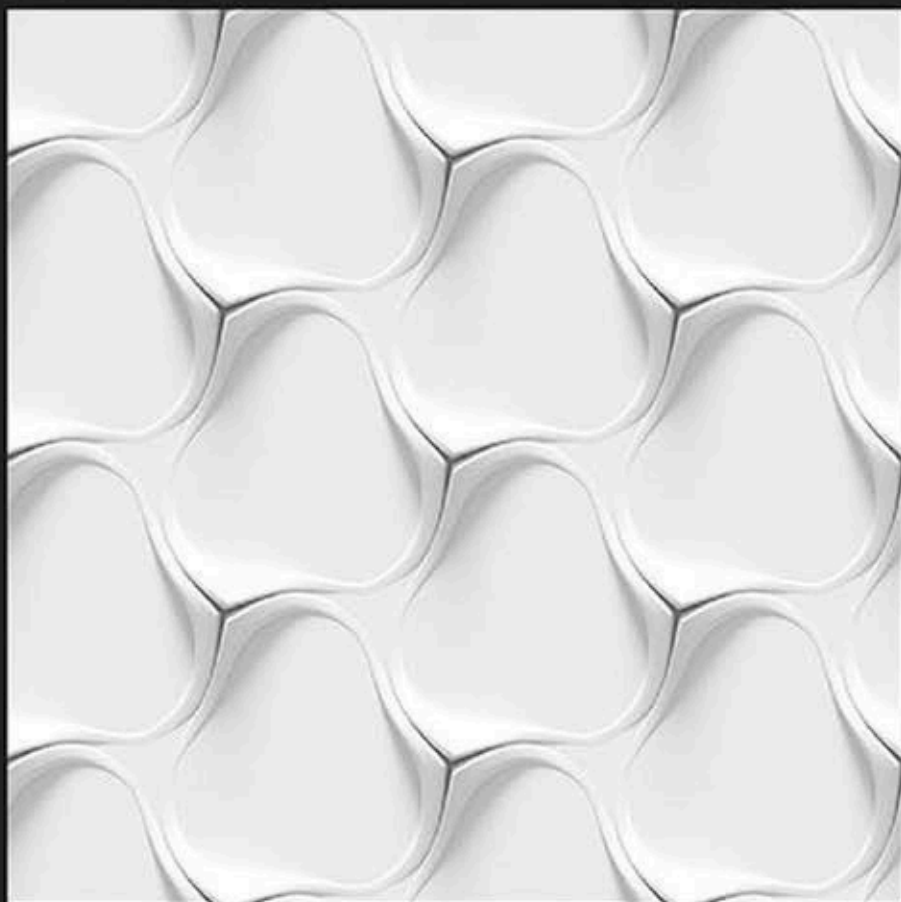

600X
600mm

3D-32

Application :

WALL

FLOOR

INDOOR

RECEPTION

BEDROOM