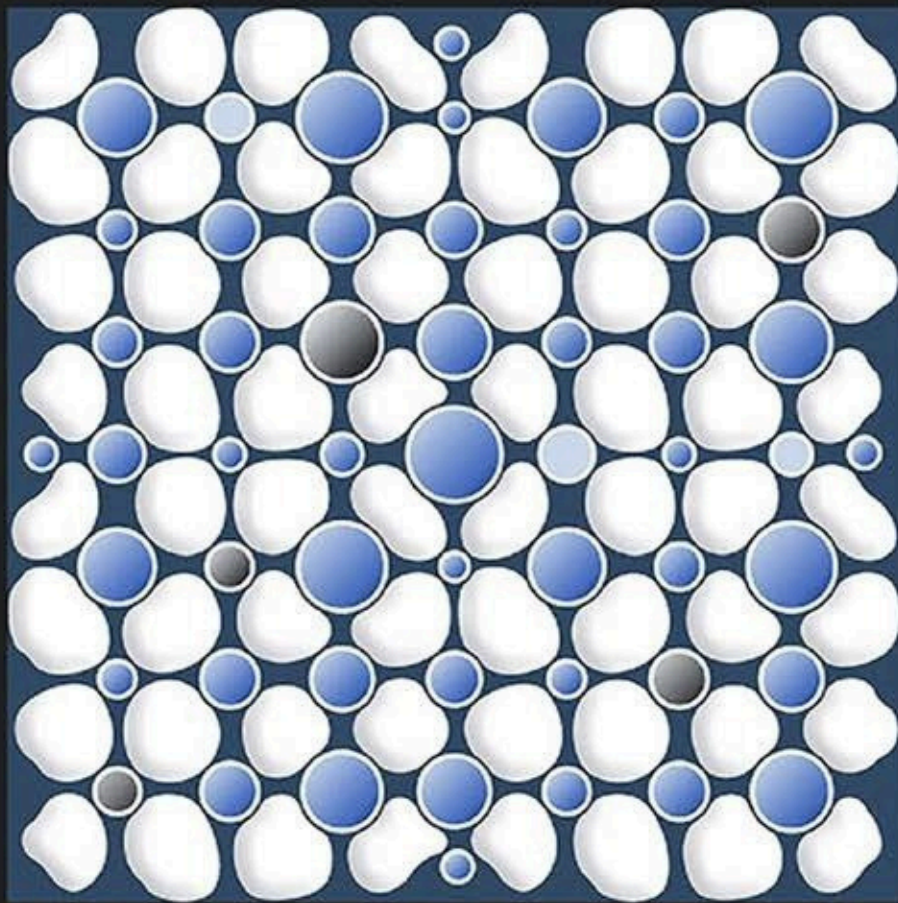

WHITE BODY
PORCELAIN TILES

600 X
600 mm

3D-13

Application :

WALL

FLOOR

INDOOR

RECEPTION

BEDROOM

BATHROOM