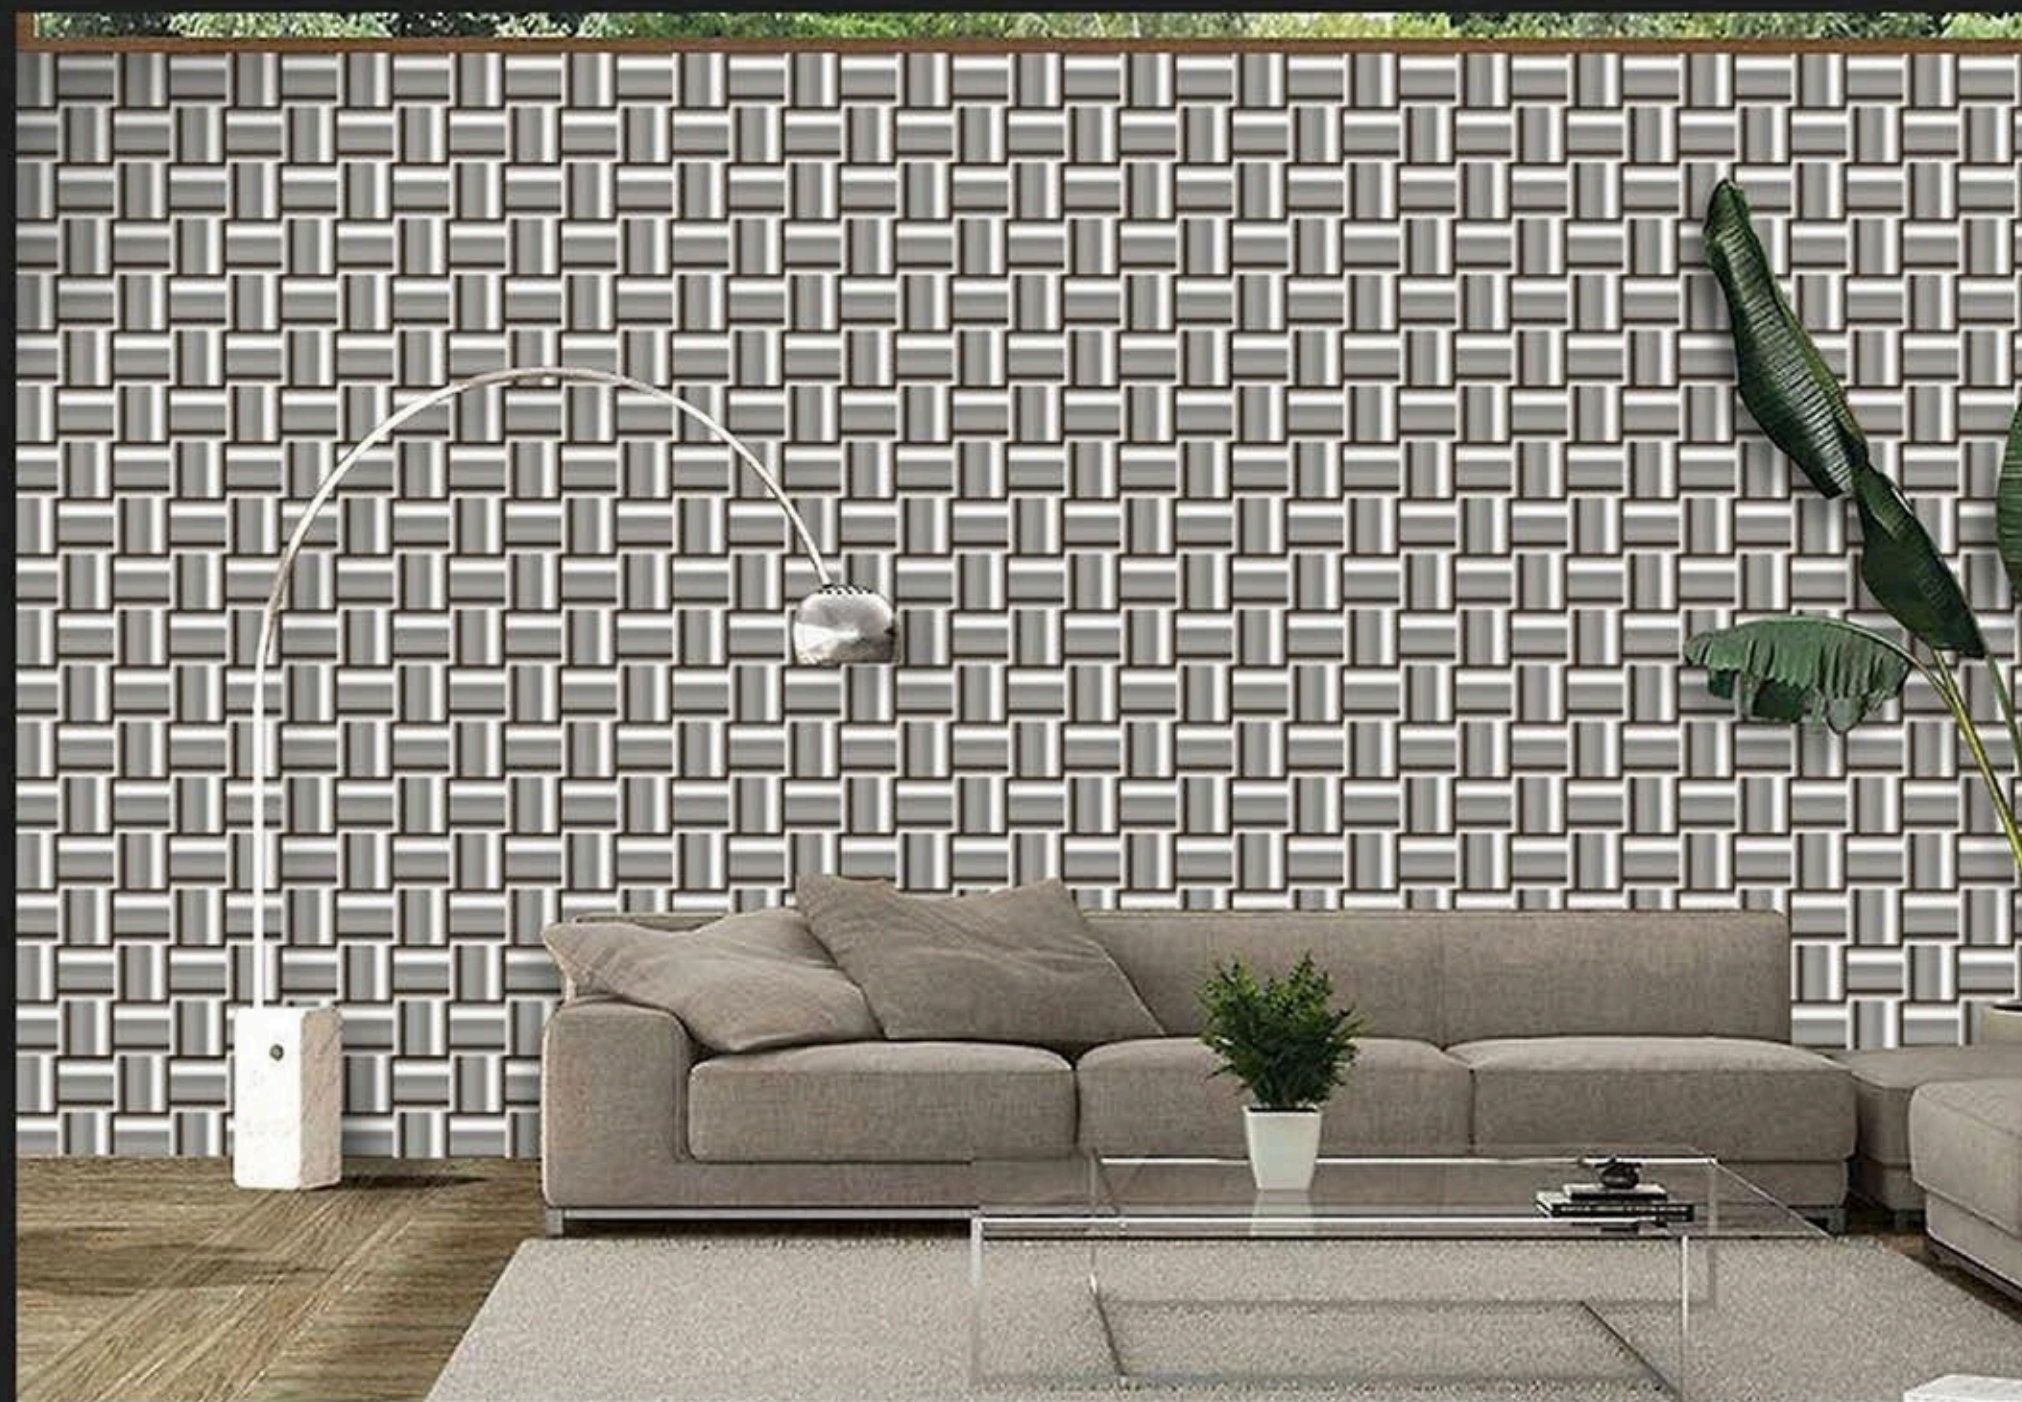

WHITE BODY
PORCELAIN TILES

600 X
600 mm

3D-18

Application :

WALL

FLOOR

INDOOR

RECEPTION

BEDROOM

BATHROOM