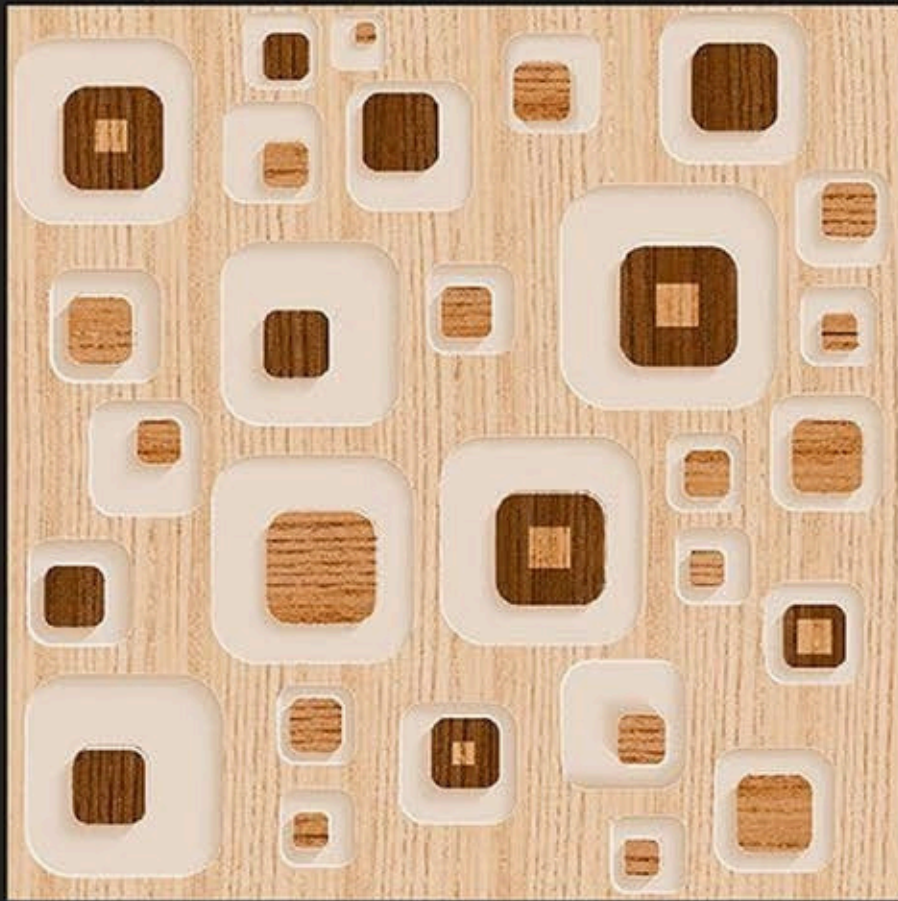

WHITE BODY
PORCELAIN TILES 600X
600mm

3D-63

Application :

- WALL
- FLOOR
- INDOOR
- RECEPTION
- BEDROOM
- BATHROOM

WHITE BODY
PORCELAIN TILES **600**X
600mm

3D-64

Application :

- WALL
- FLOOR
- INDOOR
- RECEPTION
- BEDROOM
- BATHROOM