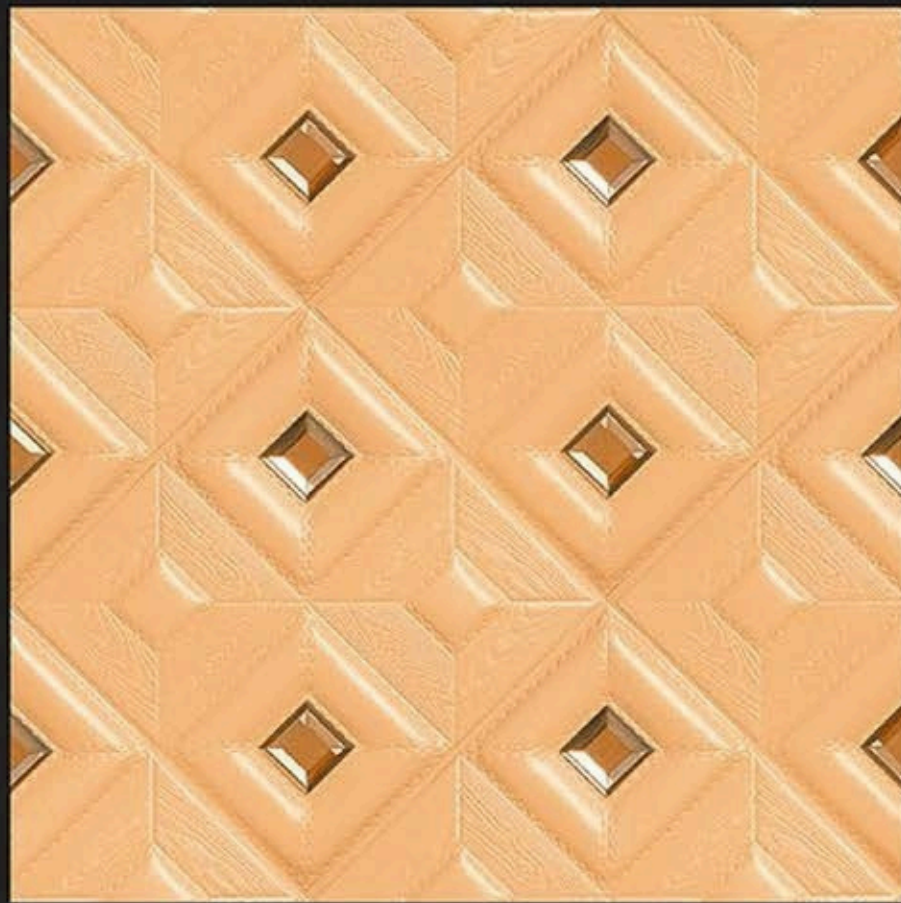

BEDROOM

BATHROOM

WHITE BODY
PORCELAIN TILES **600**x
600mm

3D-47

Application :

- WALL
- FLOOR
- INDOOR
- RECEPTION
- BEDROOM
- BATHROOM

WHITE BODY
PORCELAIN TILES **600**X
600mm

3D-48