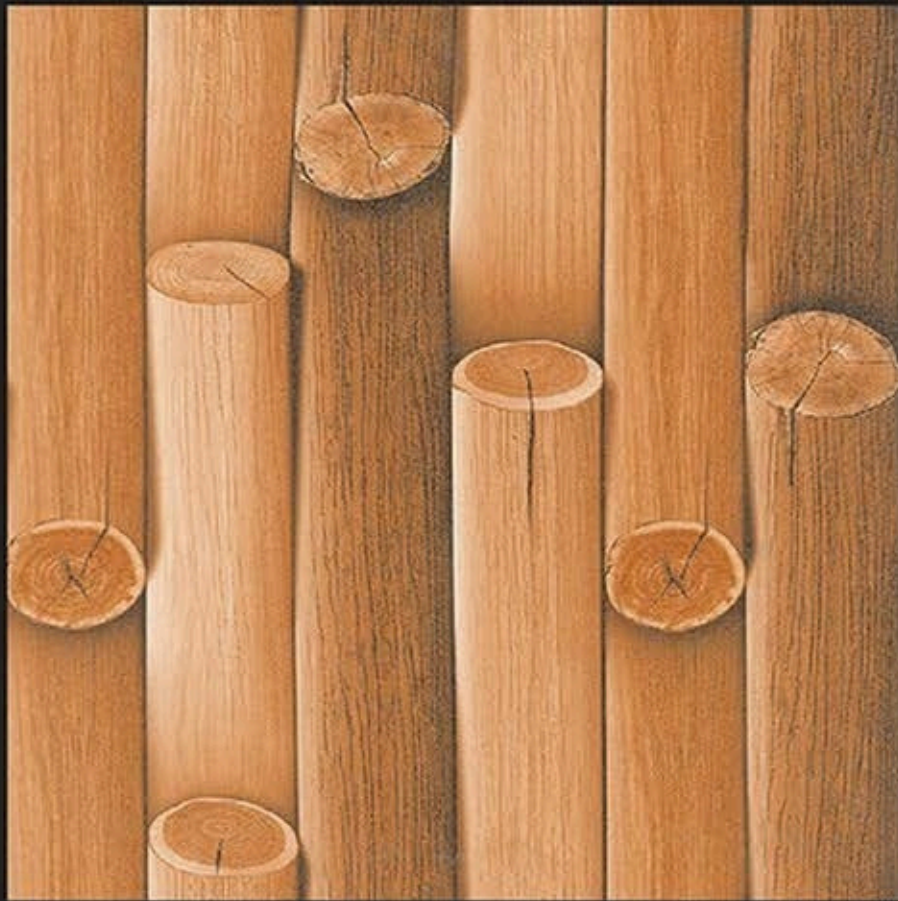

WHITE BODY
PORCELAIN TILES

600 X
600 mm

3D-65

Application :

WALL

FLOOR

INDOOR

RECEPTION

BEDROOM

BATHROOM