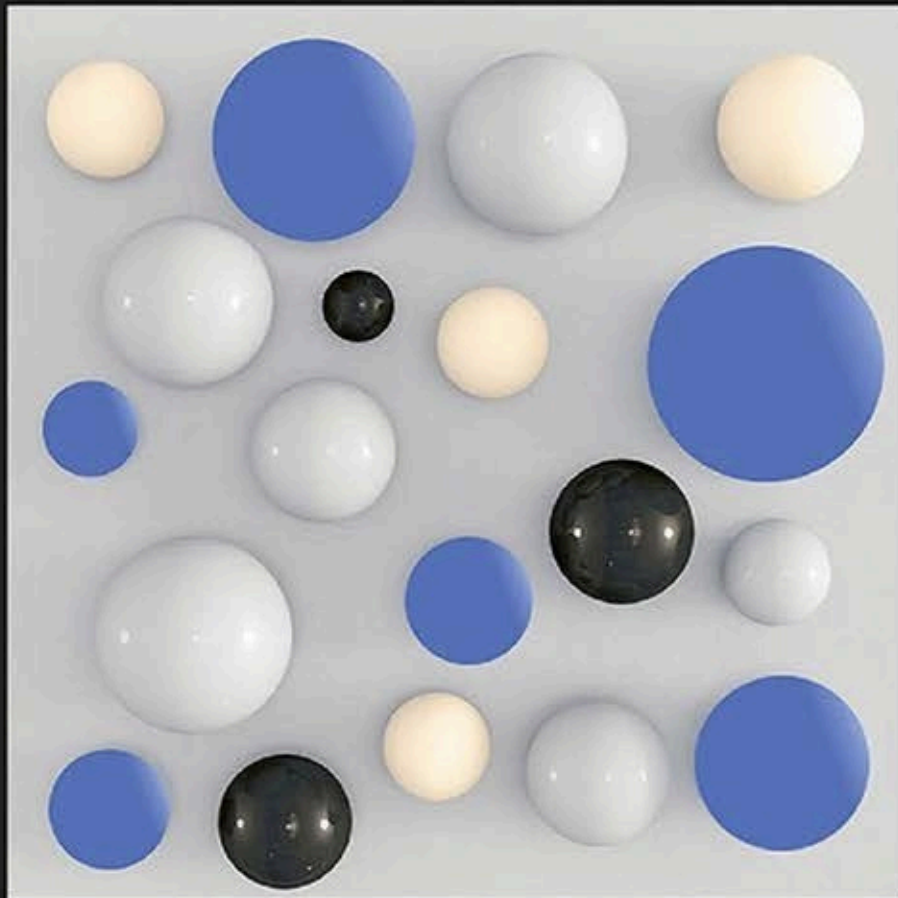

3D-35

Application :

- WALL
- FLOOR
- INDOOR
- RECEPTION
- BEDROOM
- BATHROOM

WHITE BODY
PORCELAIN TILES 600x600mm

3D-36

Application :

- WALL
- FLOOR
- INDOOR
- RECEPTION
- BEDROOM
- BATHROOM

WHITE BODY
PORCELAIN TILES **600**X
600mm