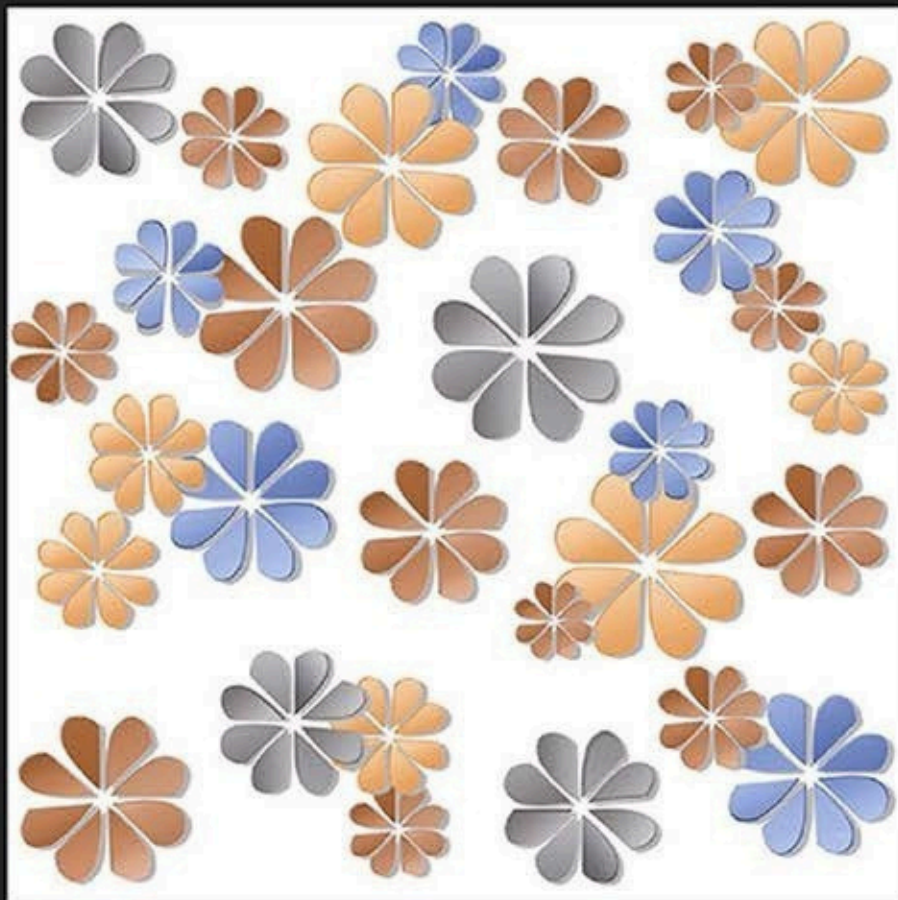

WHITE BODY
PORCELAIN TILES

600 X
600 mm

3D-30

Application :

WALL

FLOOR

INDOOR

RECEPTION

BEDROOM

BATHROOM