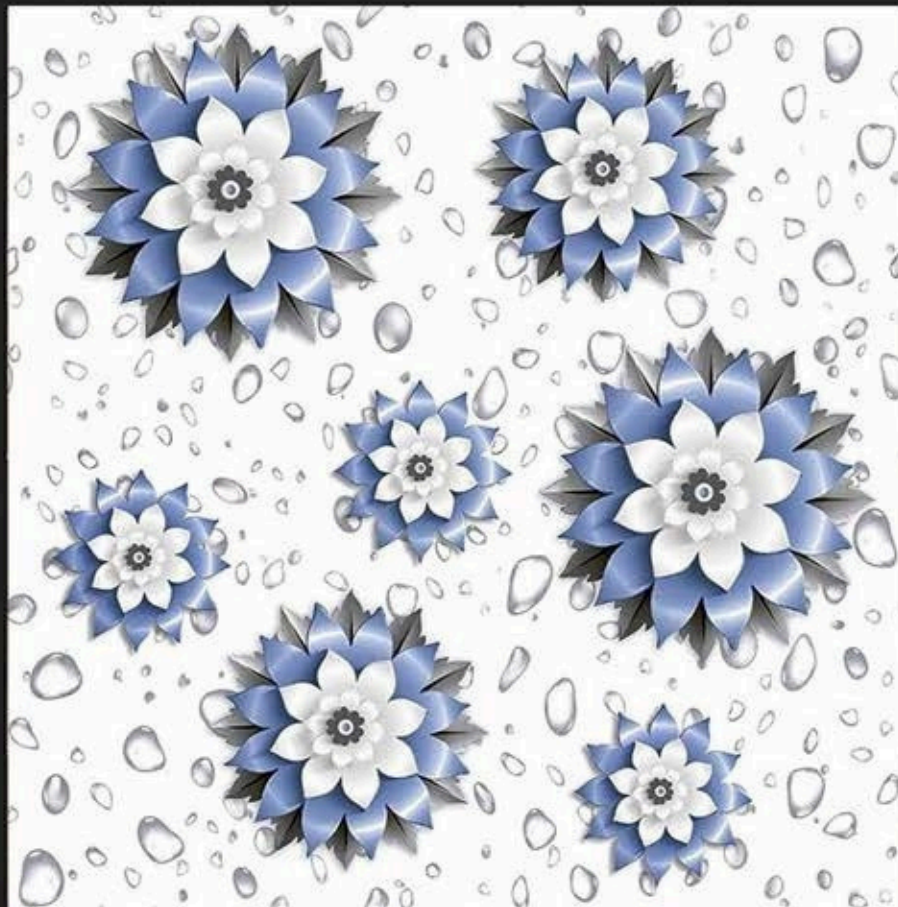

WALL

FLOOR

INDOOR

RECEPTION

BEDROOM

BATHROOM

WHITE BODY
PORCELAIN TILES **600**X
600mm

3D-61