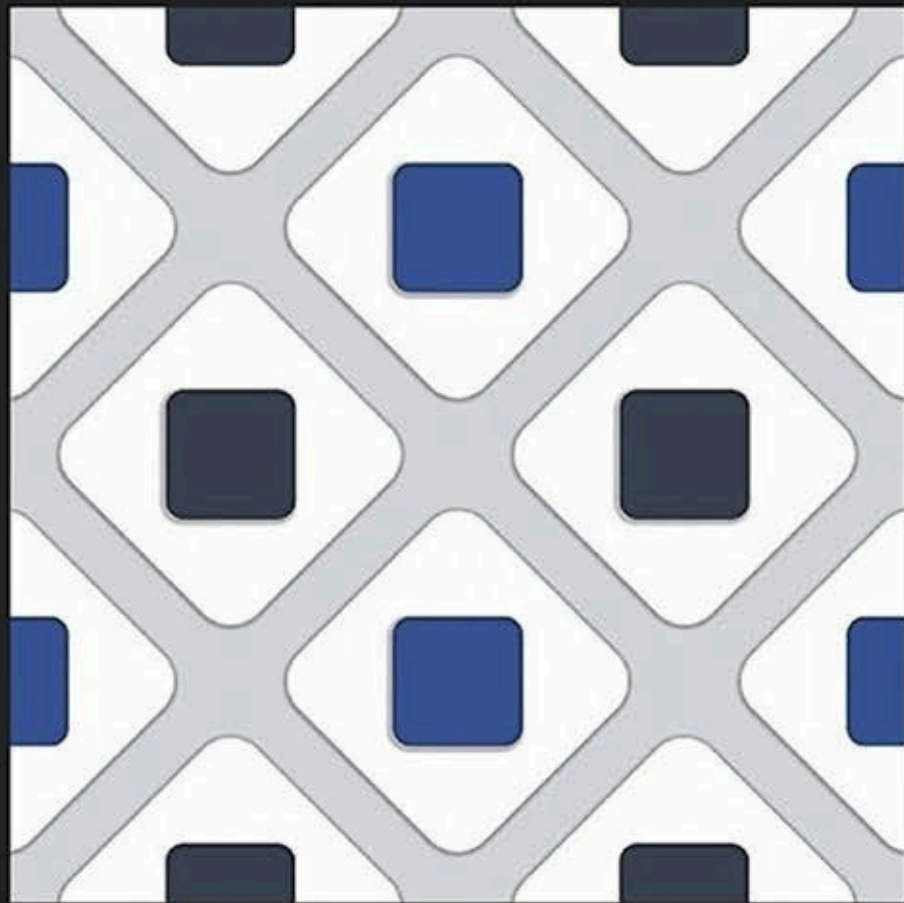

FLOOR

INDOOR

RECEPTION

BEDROOM

BATHROOM

WHITE BODY
PORCELAIN TILES **600**x
600mm

3D-22

Application :