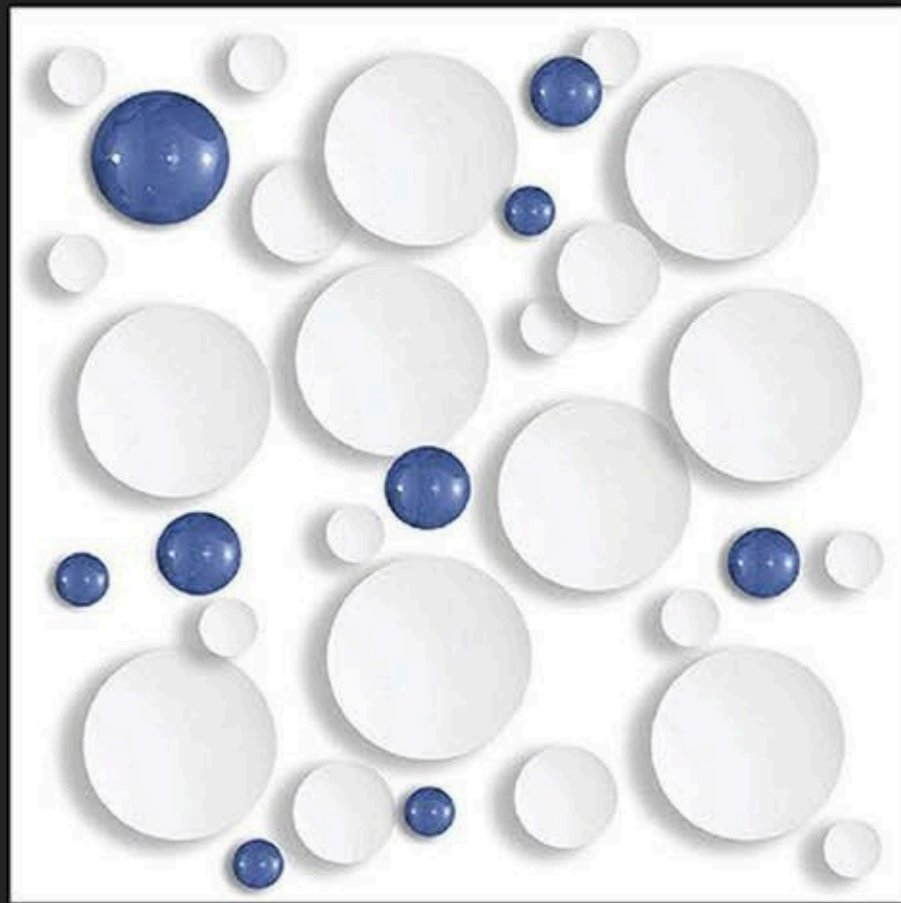

RECEPTION

BEDROOM

BATHROOM

WHITE BODY
PORCELAIN TILES **600**x
600mm

3D-67

Application :

- WALL
- FLOOR
- INDOOR
- RECEPTION
- BEDROOM
- BATHROOM

WHITE BODY
PORCELAIN TILES