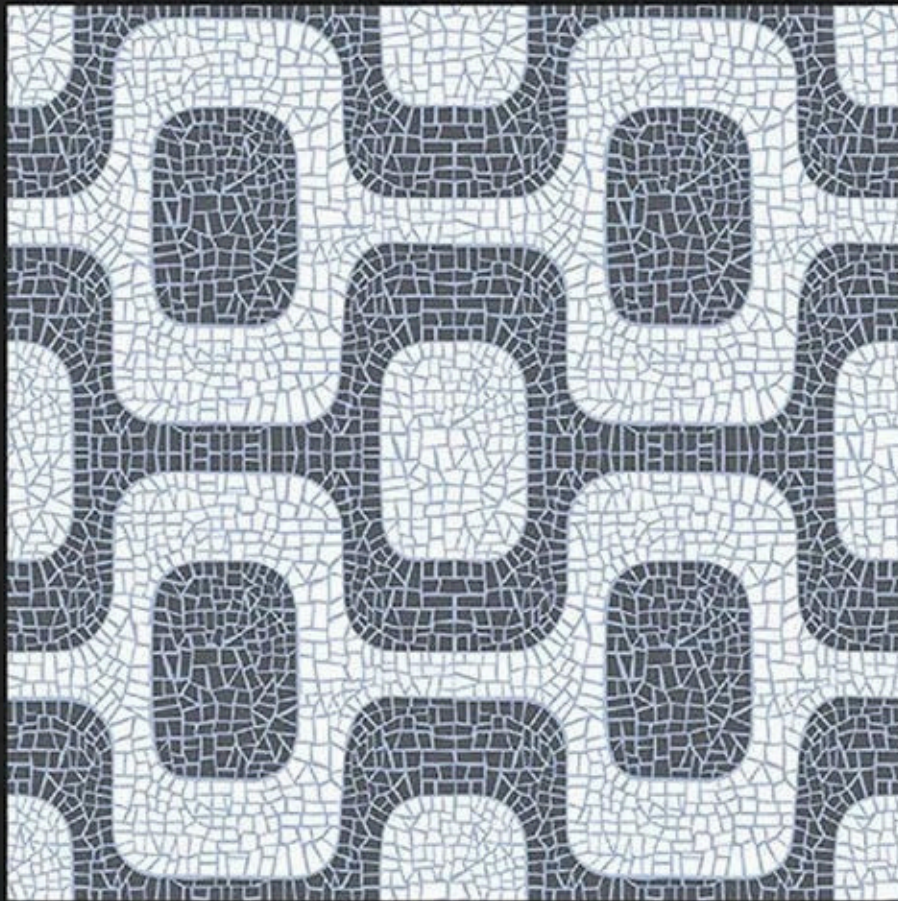

WHITE BODY
PORCELAIN TILES

600 X
600 mm

3D-17

Application :

WALL

FLOOR

INDOOR

RECEPTION

BEDROOM

BATHROOM