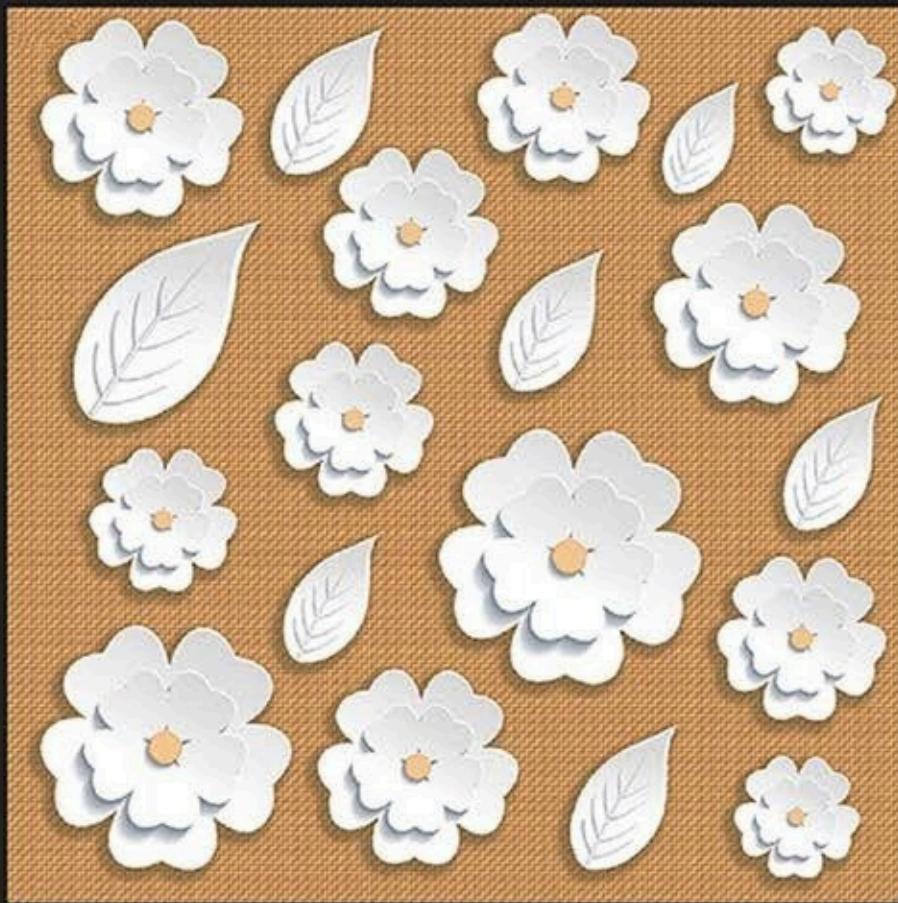

RECEPTION

BEDROOM

BATHROOM

WHITE BODY
PORCELAIN TILES **600**x
600mm

3D-24

Application :

- WALL
- FLOOR
- INDOOR
- RECEPTION
- BEDROOM
- BATHROOM

WHITE BODY
PORCELAIN TILES 600X
600mm