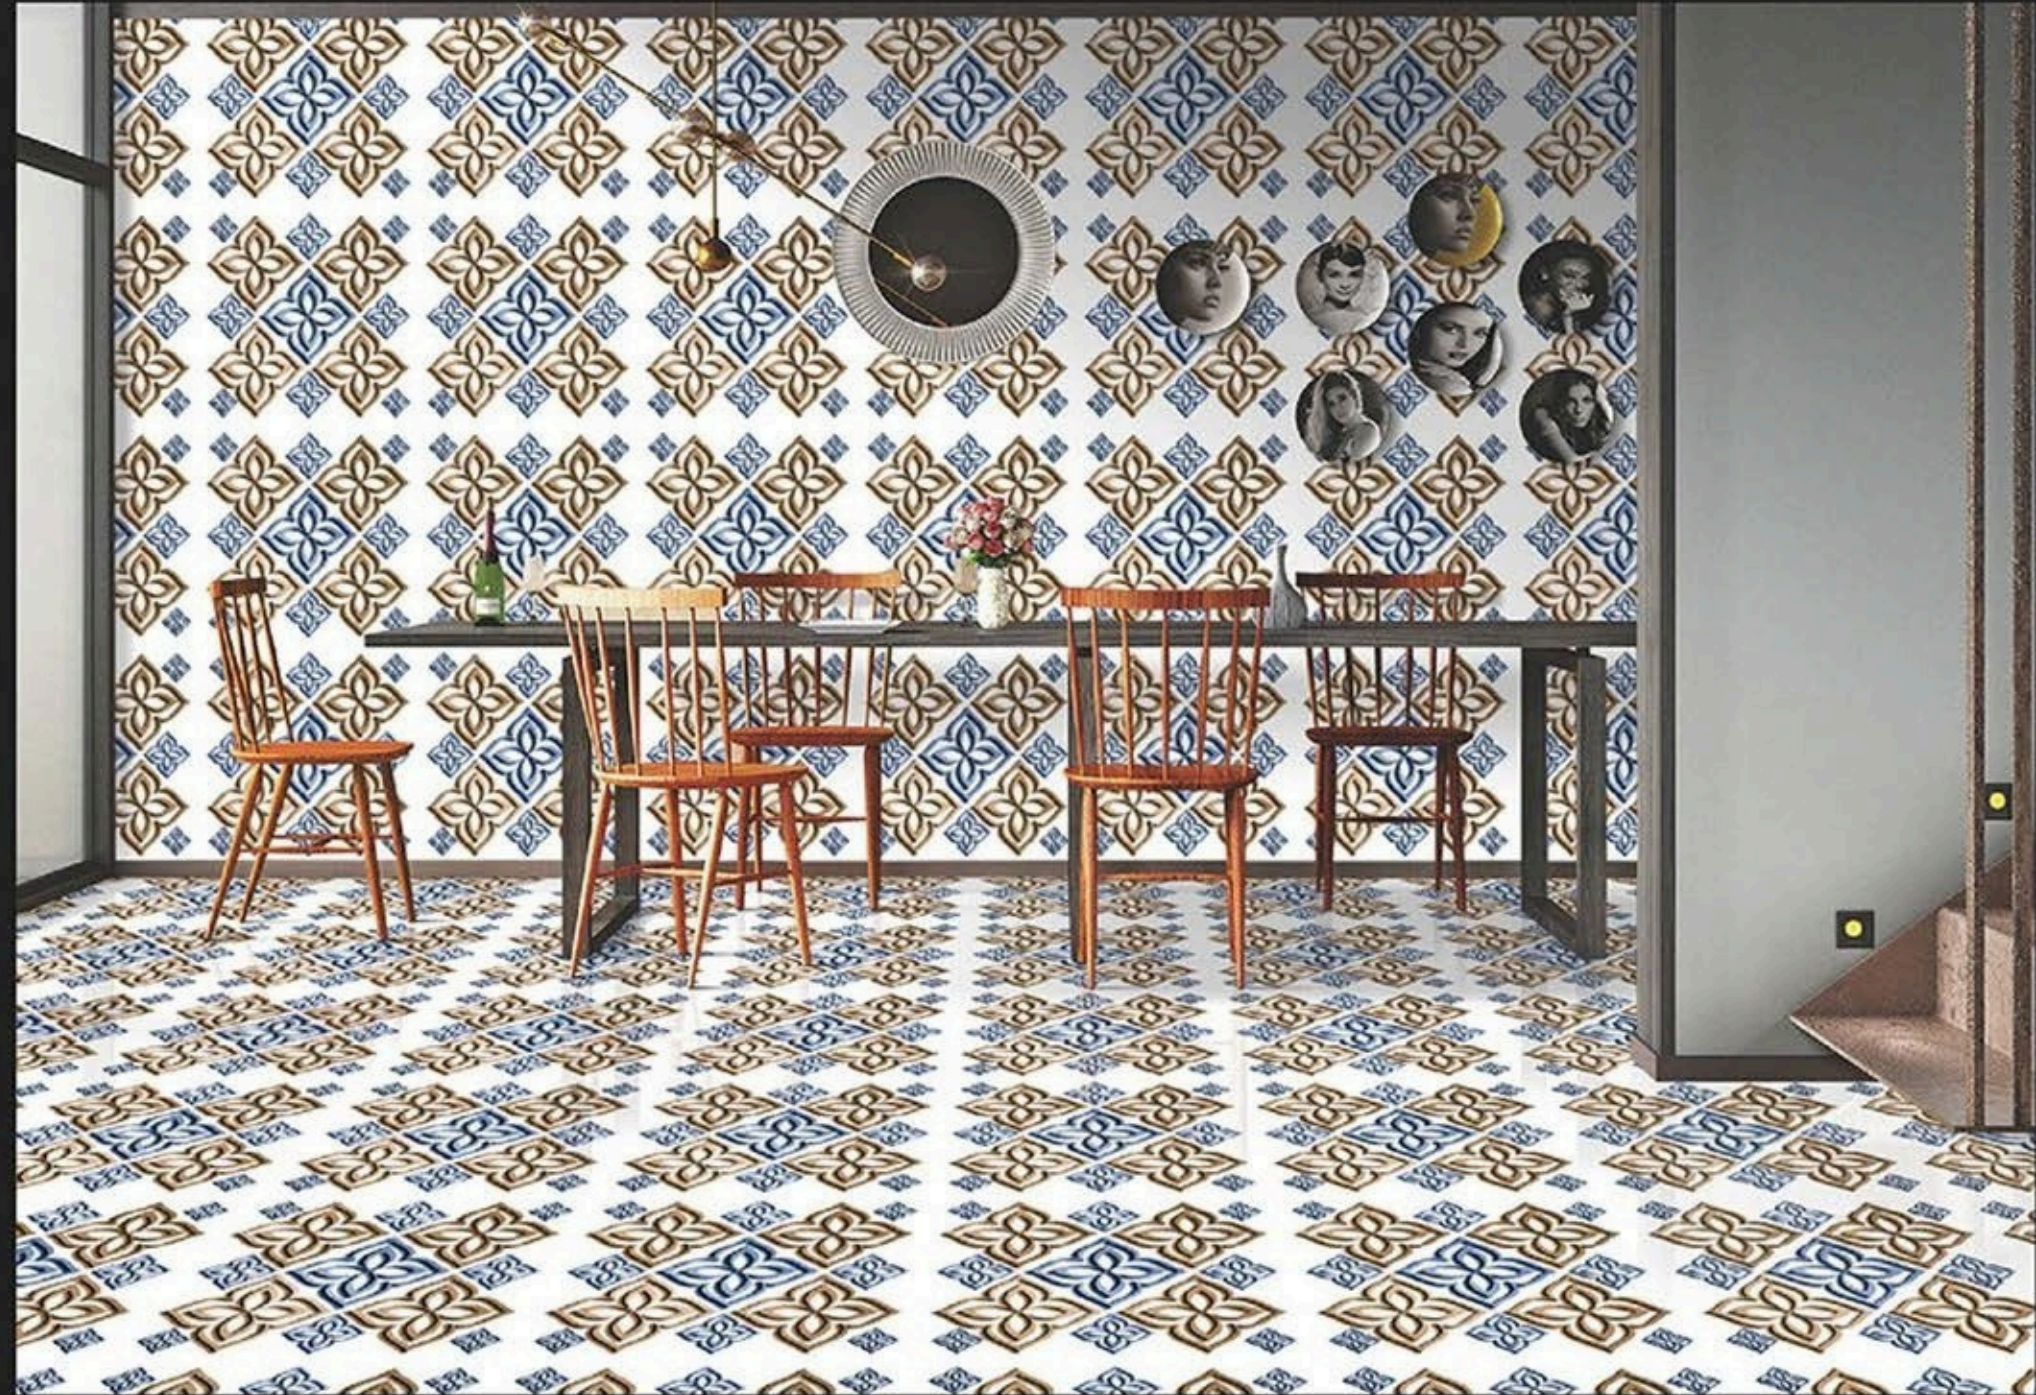

WHITE BODY
PORCELAIN TILES **600** X
600 mm

3D-8

Application :

WALL

FLOOR

INDOOR

RECEPTION

BEDROOM

BATHROOM