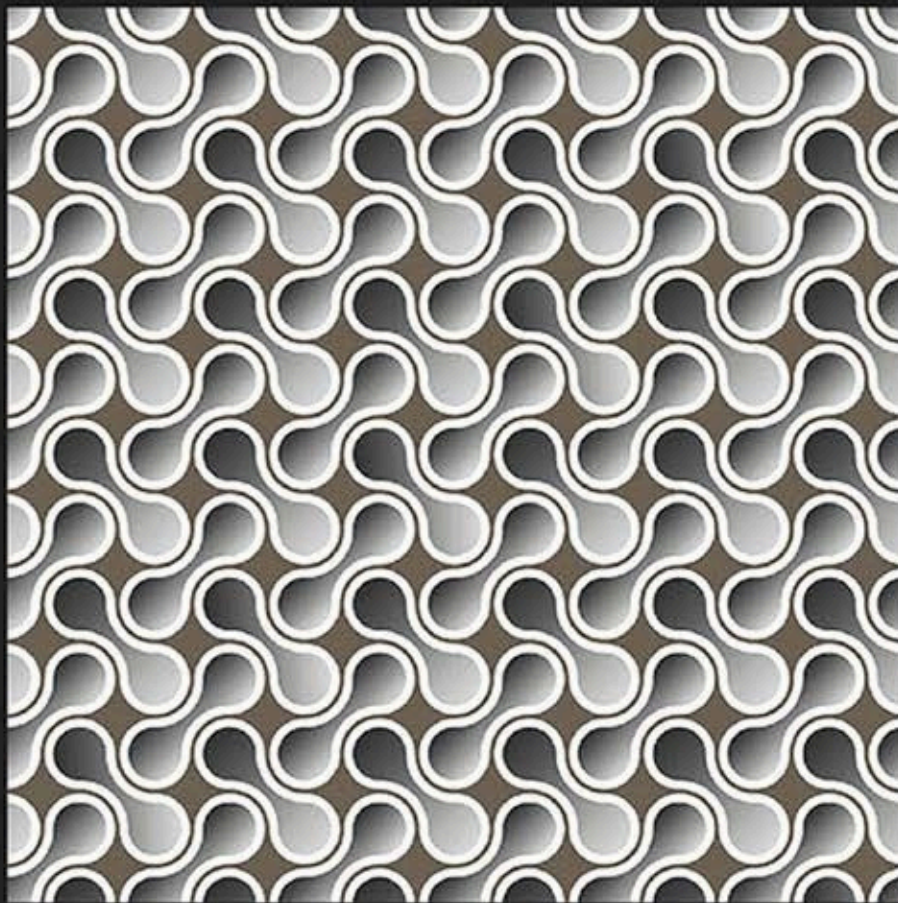

WHITE BODY
PORCELAIN TILES **600** X
600 mm

3D-12

Application :

WALL

FLOOR

INDOOR

RECEPTION

BEDROOM

BATHROOM