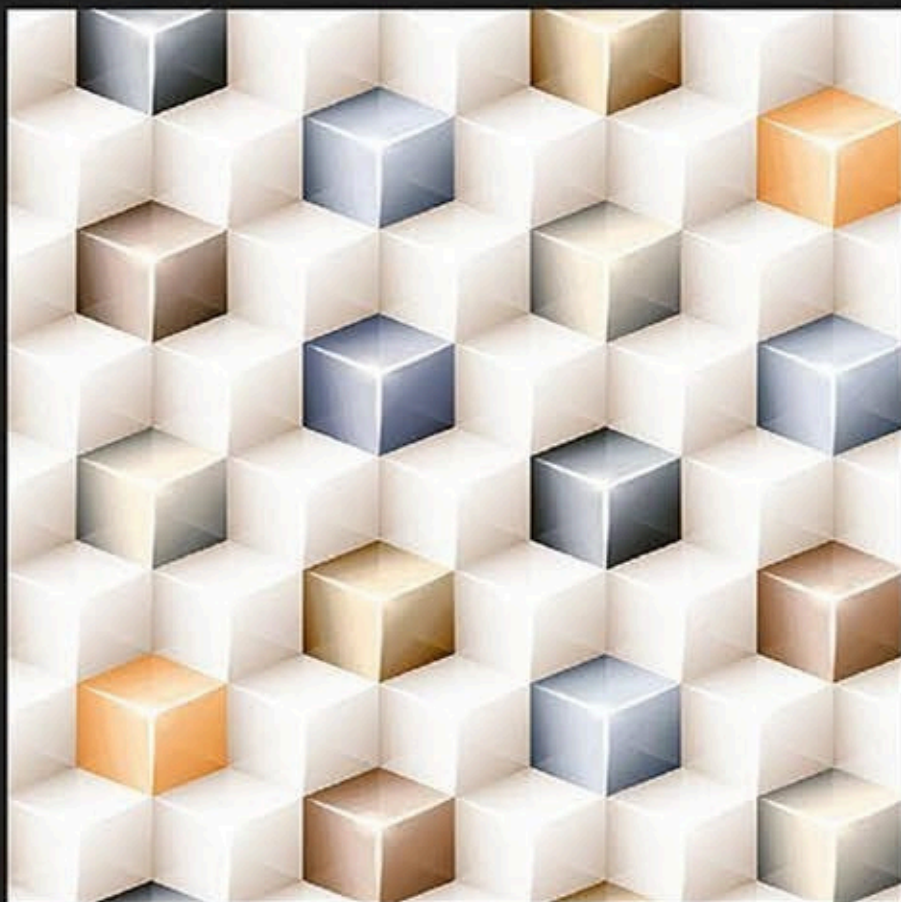

BEDROOM

BATHROOM

WHITE BODY
PORCELAIN TILES

600x
600mm

3D-39

Application :

- WALL
- FLOOR
- INDOOR
- RECEPTION
- BEDROOM
- BATHROOM

WHITE BODY
PORCELAIN TILES