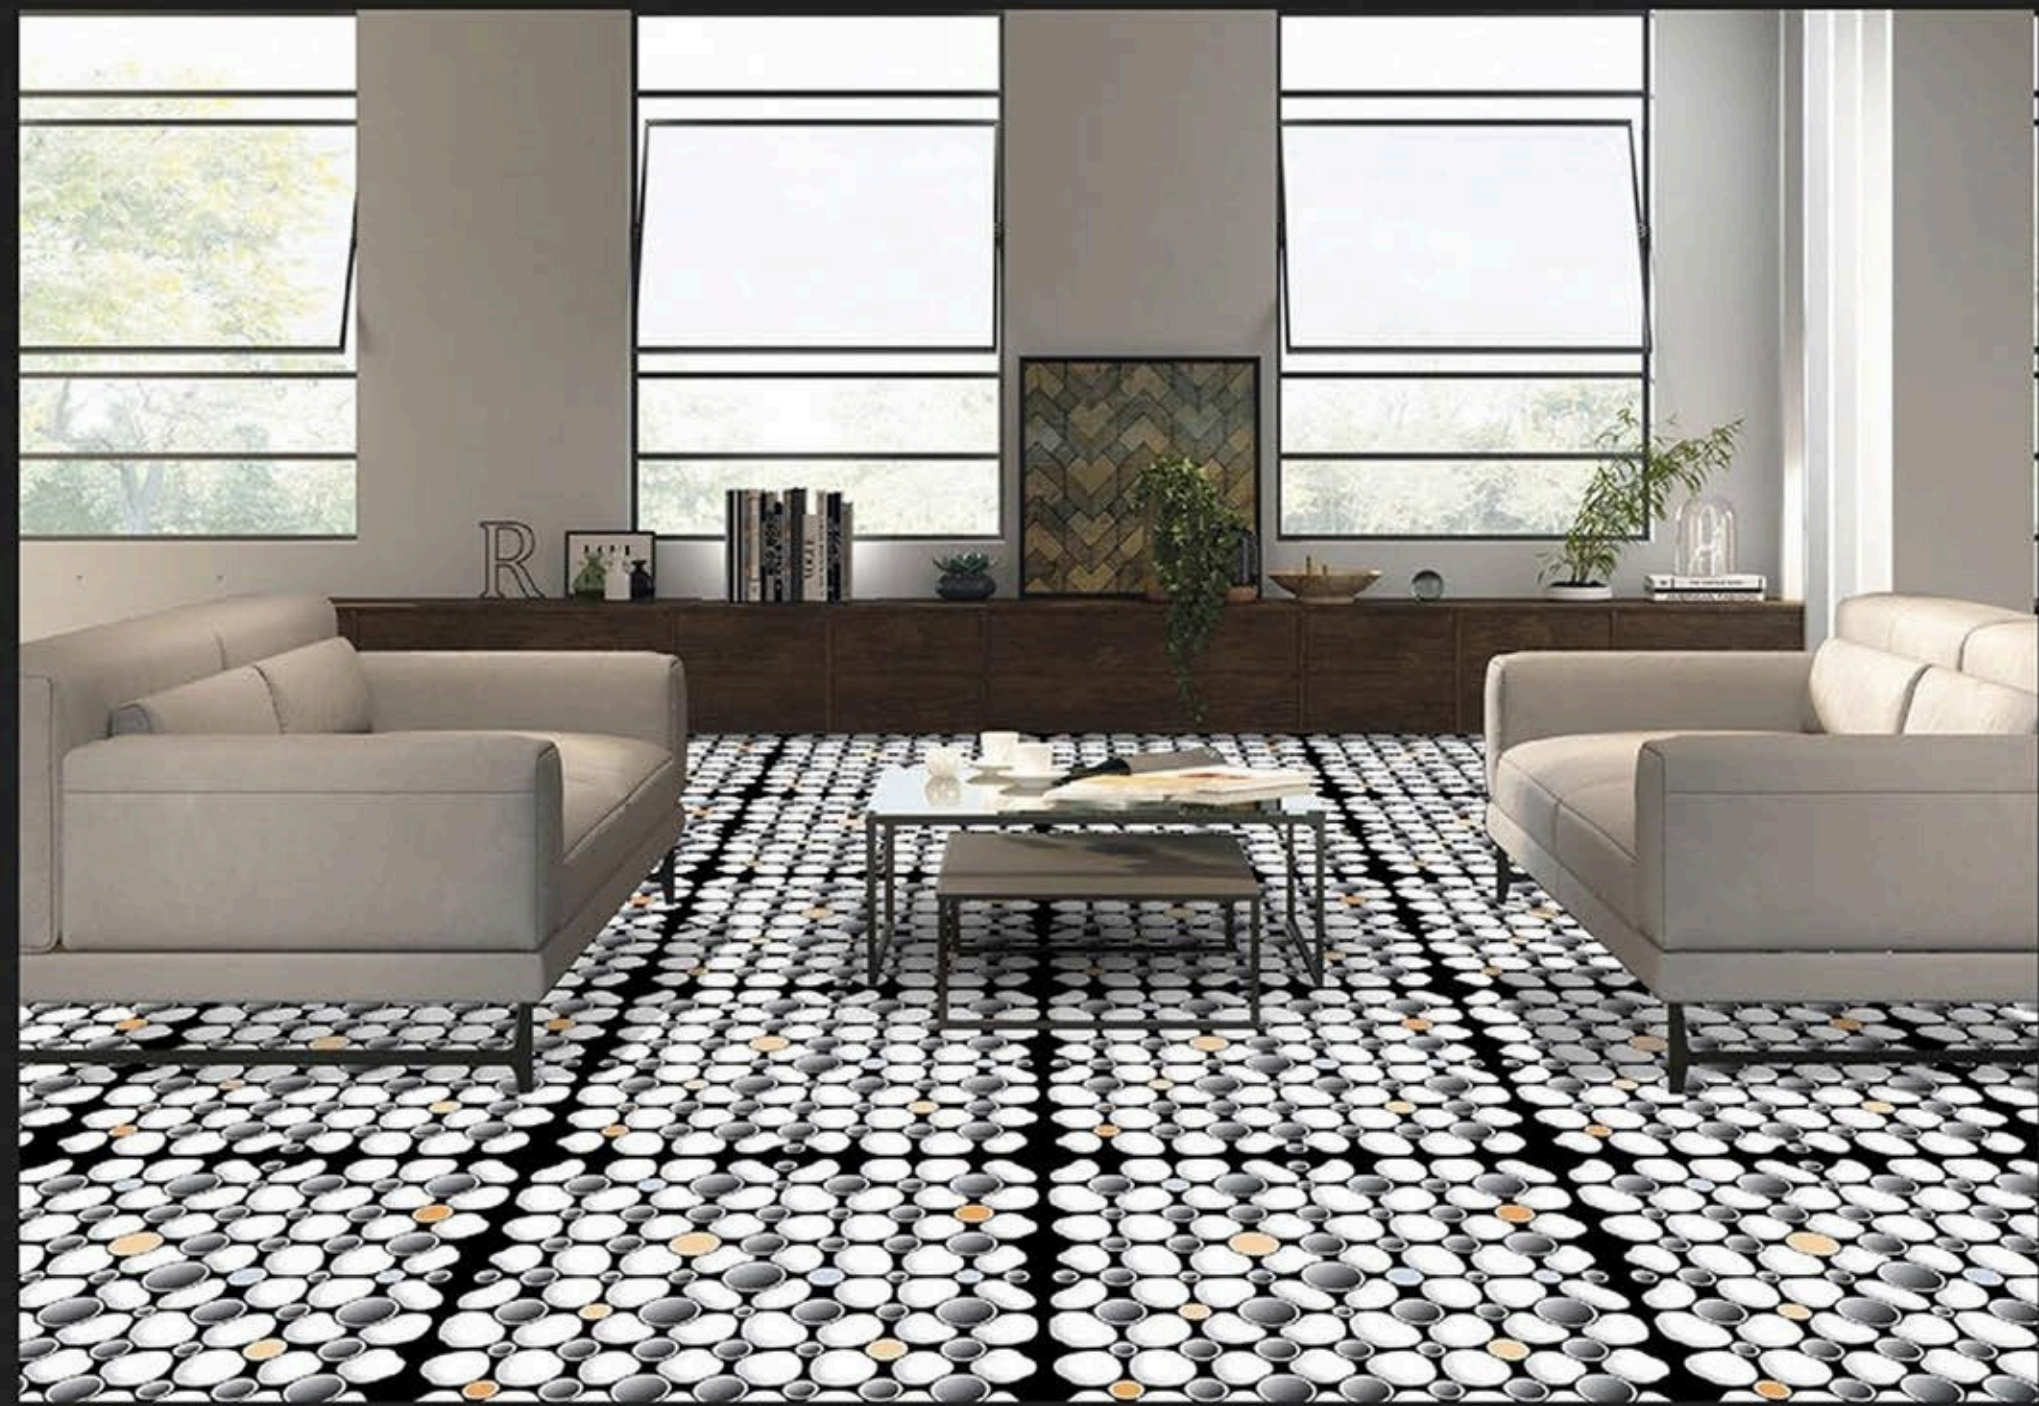

WHITE BODY
PORCELAIN TILES 600x600mm

3D-7

Application :

- WALL
- FLOOR
- INDOOR
- RECEPTION
- BEDROOM
- BATHROOM