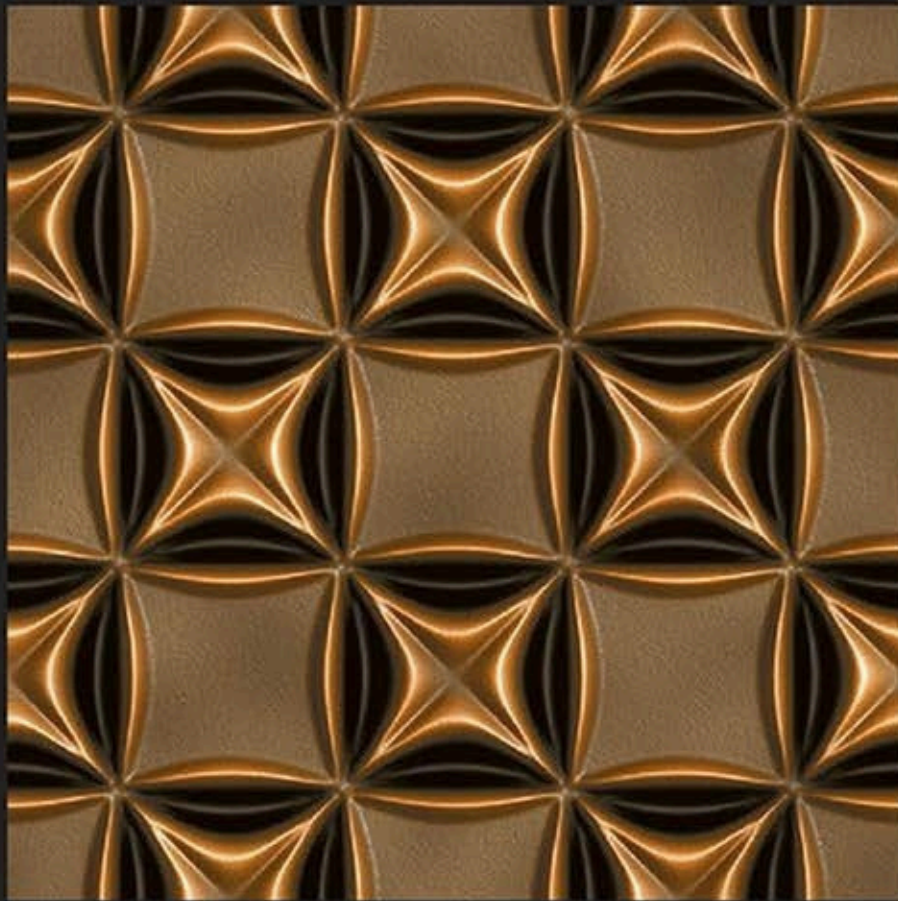

RECEPTION

BEDROOM

BATHROOM

WHITE BODY
PORCELAIN TILES **600**X
600mm

3D-4

Application :

WALL

FLOOR