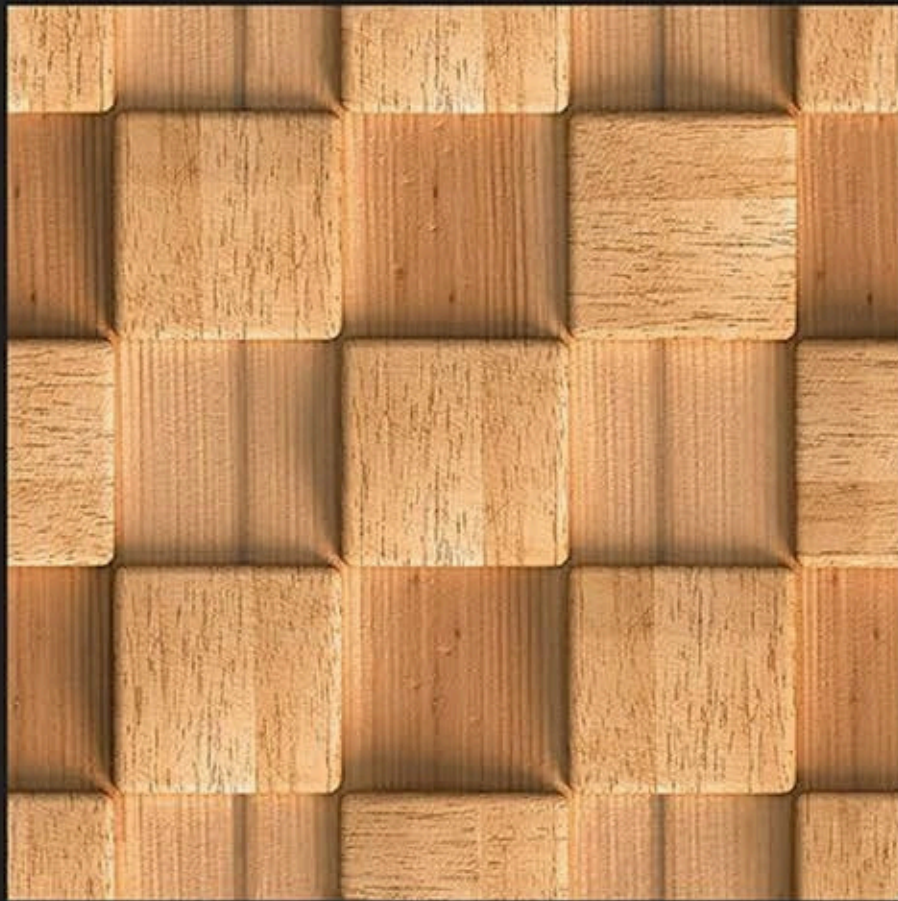

WHITE BODY
PORCELAIN TILES **600**X
600mm

3D-44

Application :

WALL

FLOOR

INDOOR

RECEPTION

BEDROOM

BATHROOM