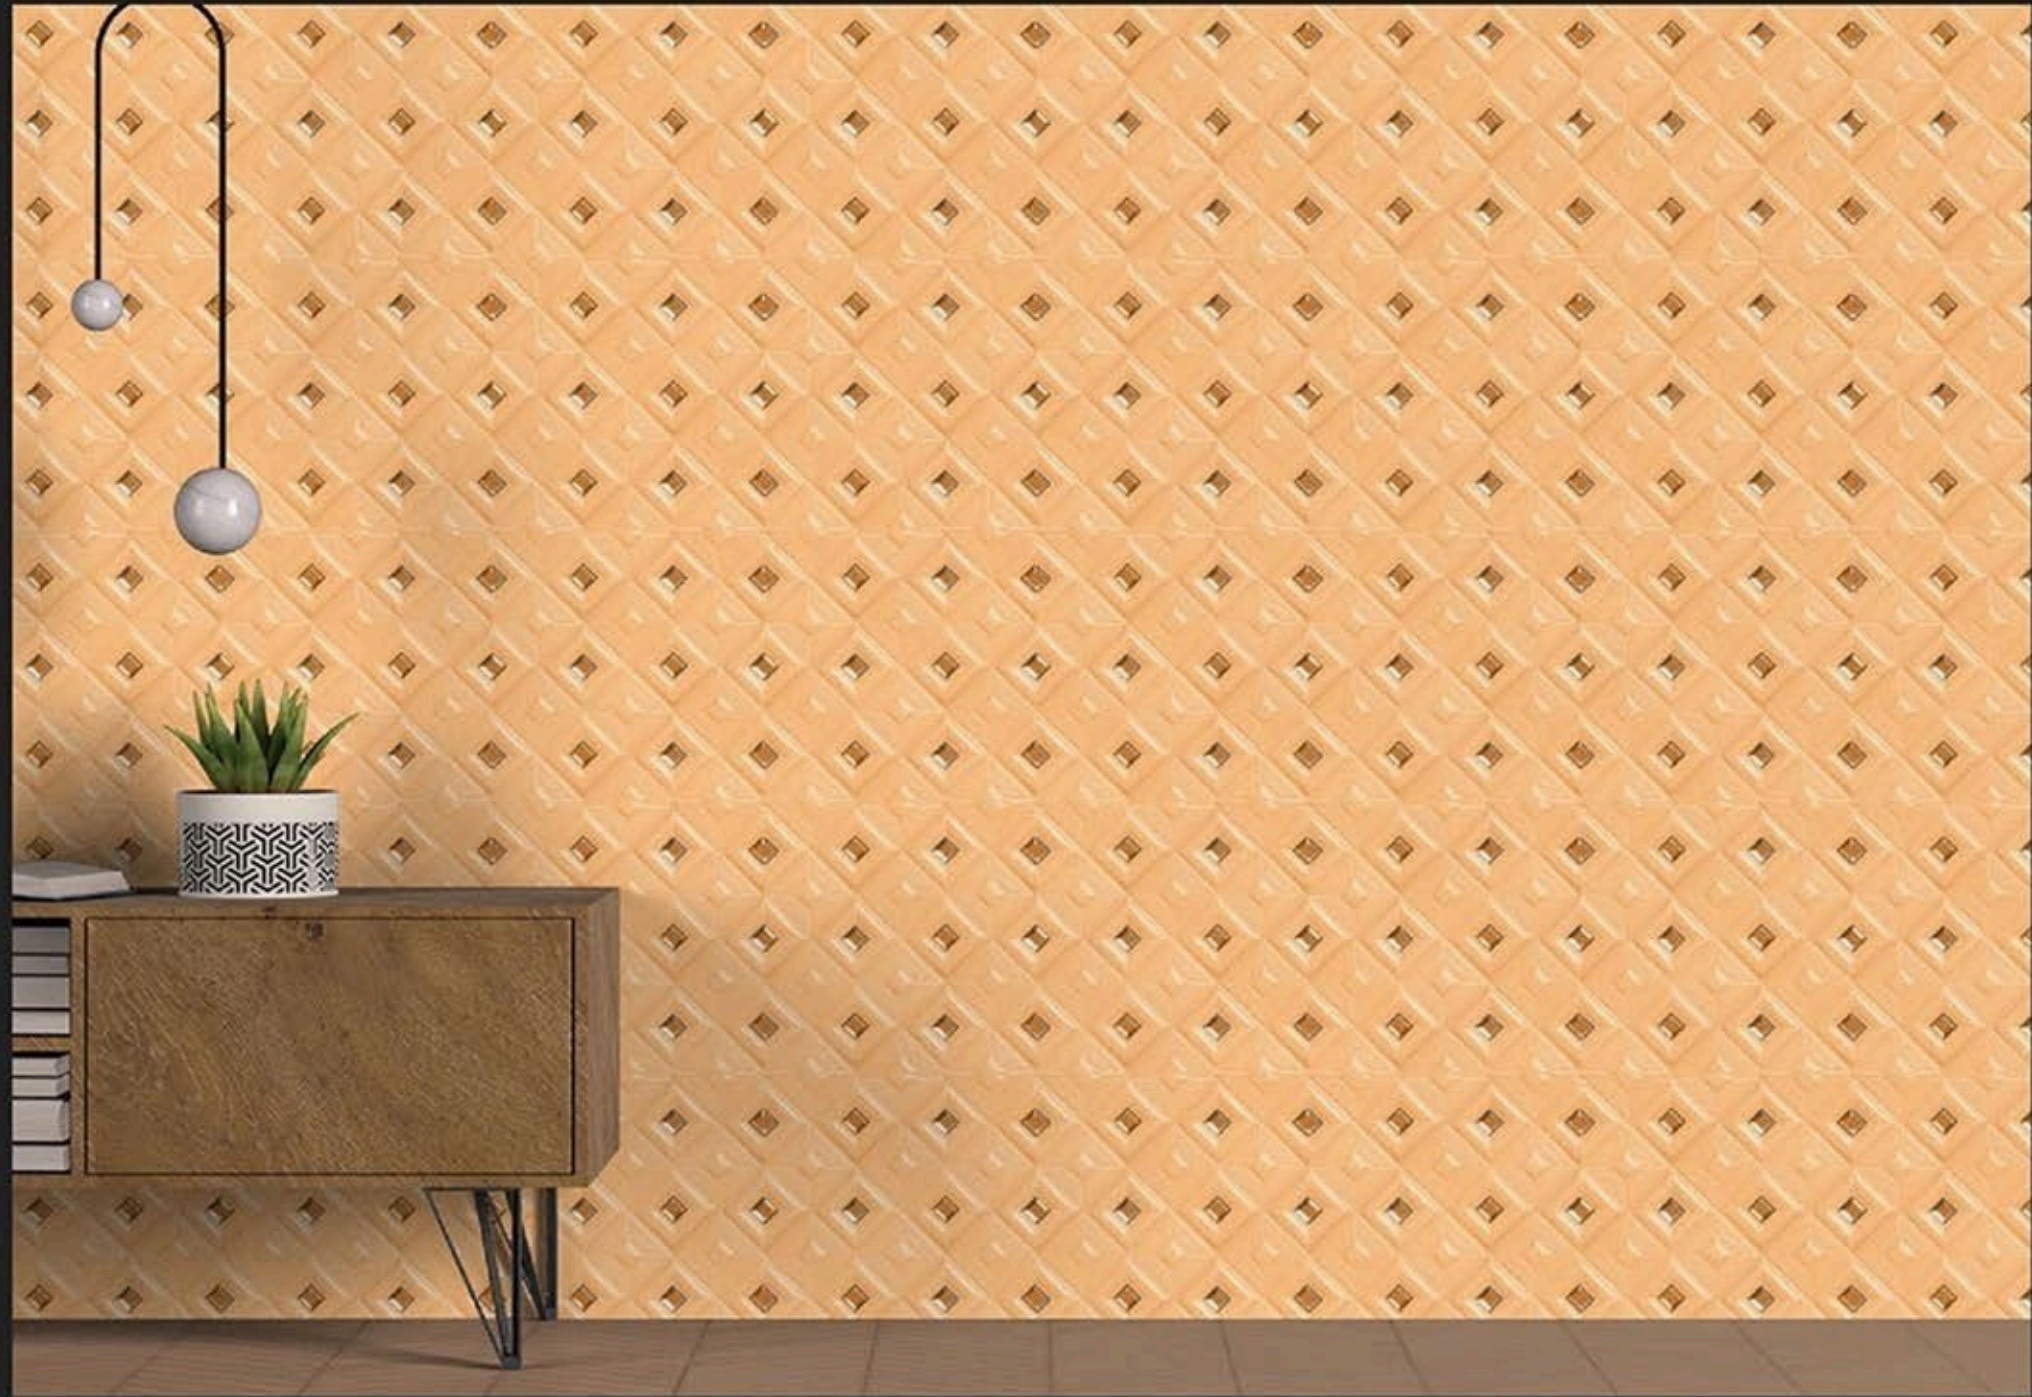

BEDROOM

BATHROOM

WHITE BODY
PORCELAIN TILES **600**x
600mm

3D-47

Application :

- WALL
- FLOOR
- INDOOR
- RECEPTION
- BEDROOM
- BATHROOM

WHITE BODY
PORCELAIN TILES **600**X
600mm

3D-48