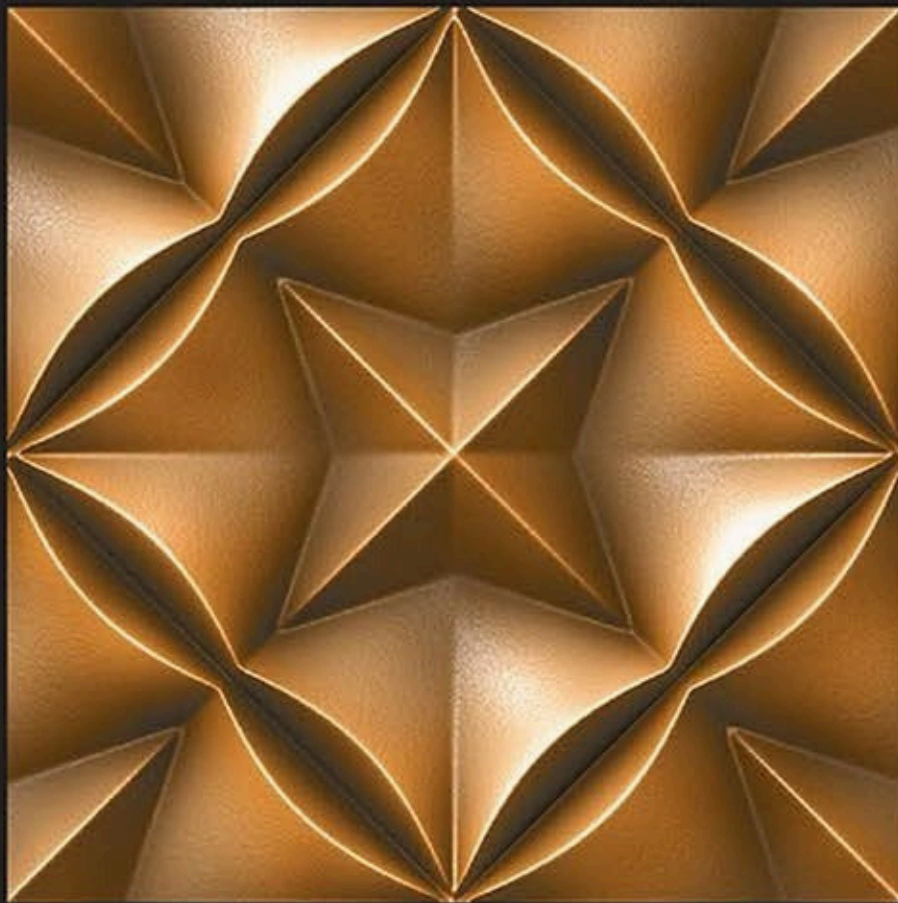

BEDROOM

BATHROOM

WHITE BODY
PORCELAIN TILES **600**x
600mm

3D-3

Application :

WALL

FLOOR

INDOOR