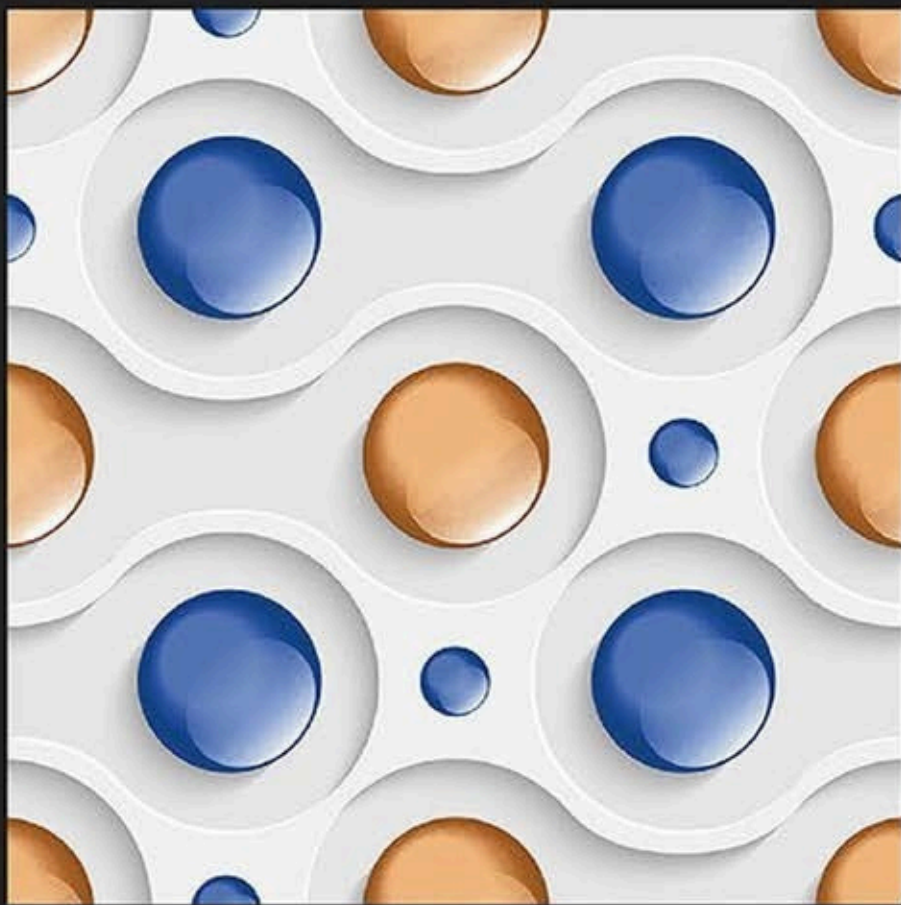

RECEPTION

BEDROOM

BATHROOM

WHITE BODY
PORCELAIN TILES

600 X
600 mm

3D-50

Application :

WALL