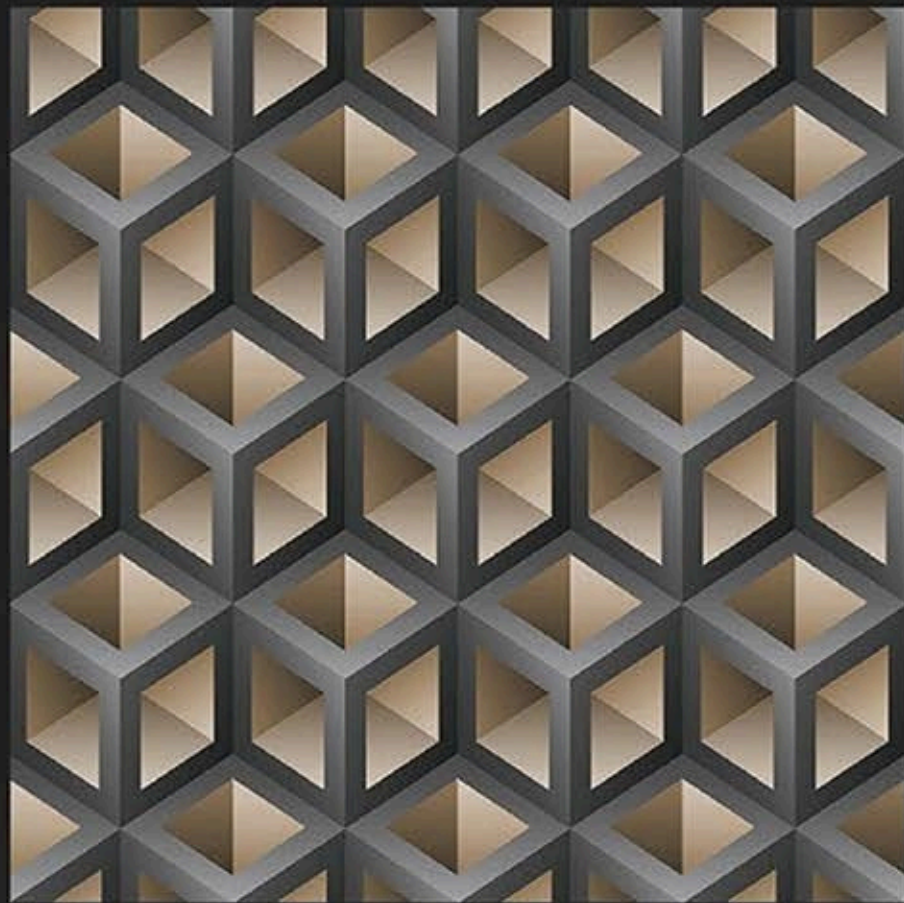

RECEPTION

BEDROOM

BATHROOM

WHITE BODY
PORCELAIN TILES

600 X
600 mm

3D-11

Application :

-  WALL
-  FLOOR
-  INDOOR
-  RECEPTION
-  BEDROOM
-  BATHROOM