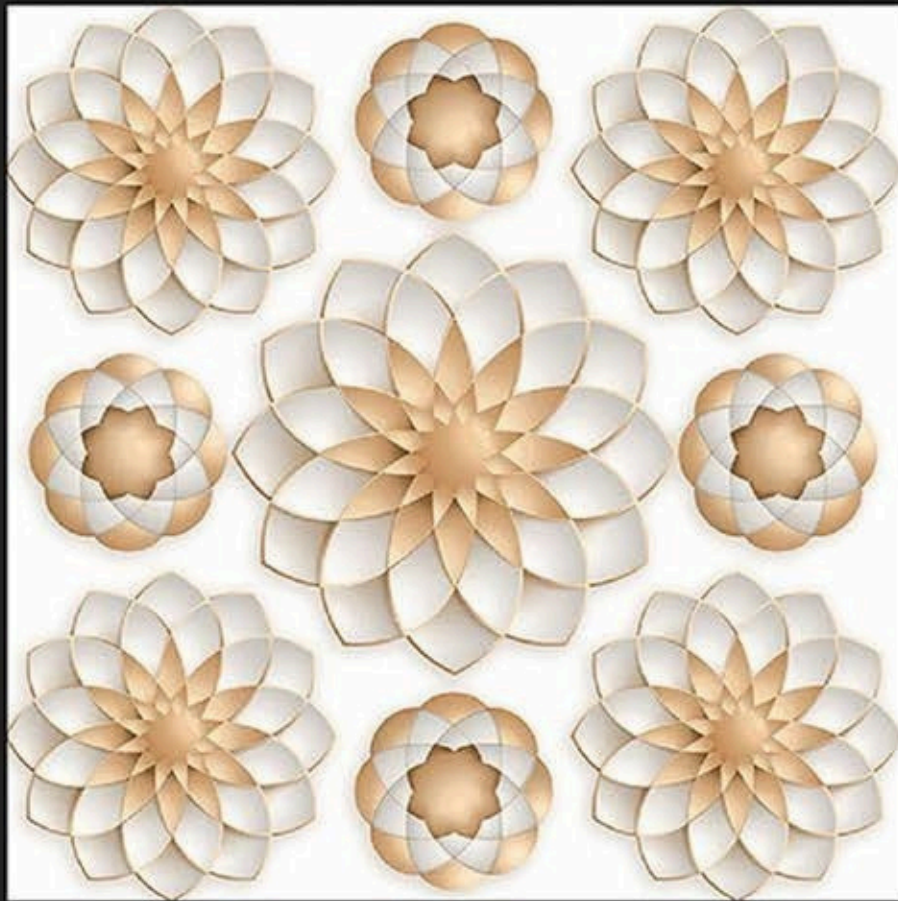

WHITE BODY
PORCELAIN TILES **600**X
600mm

3D-57

Application :

WALL

FLOOR

INDOOR

RECEPTION

BEDROOM

BATHROOM