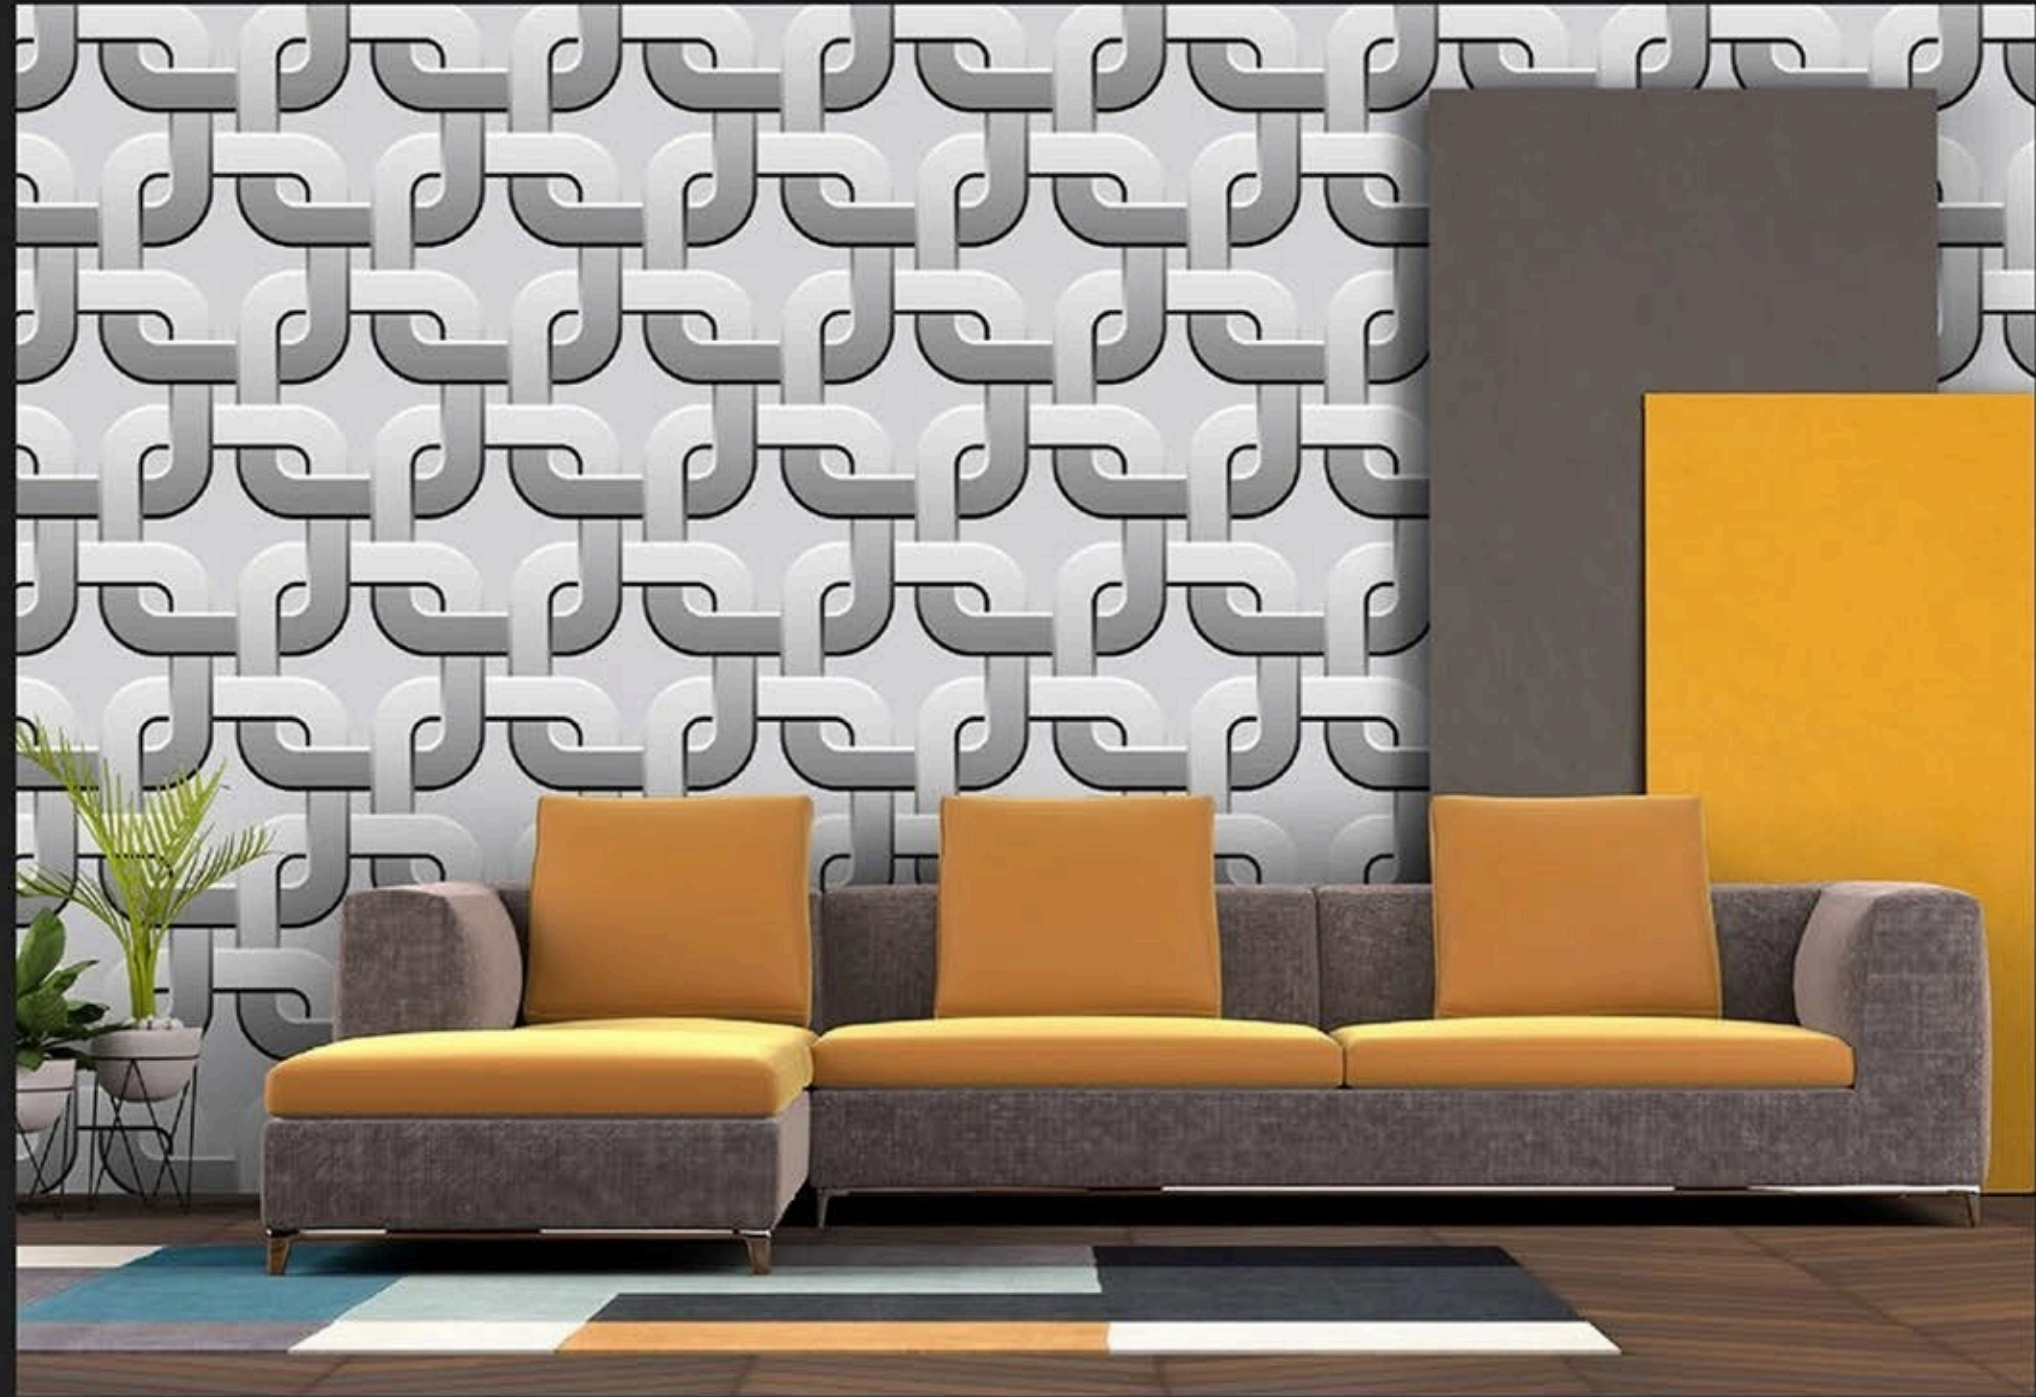

WHITE BODY
PORCELAIN TILES **600**X
600mm

3D-6

Application :

WALL

FLOOR

INDOOR

RECEPTION

BEDROOM

BATHROOM