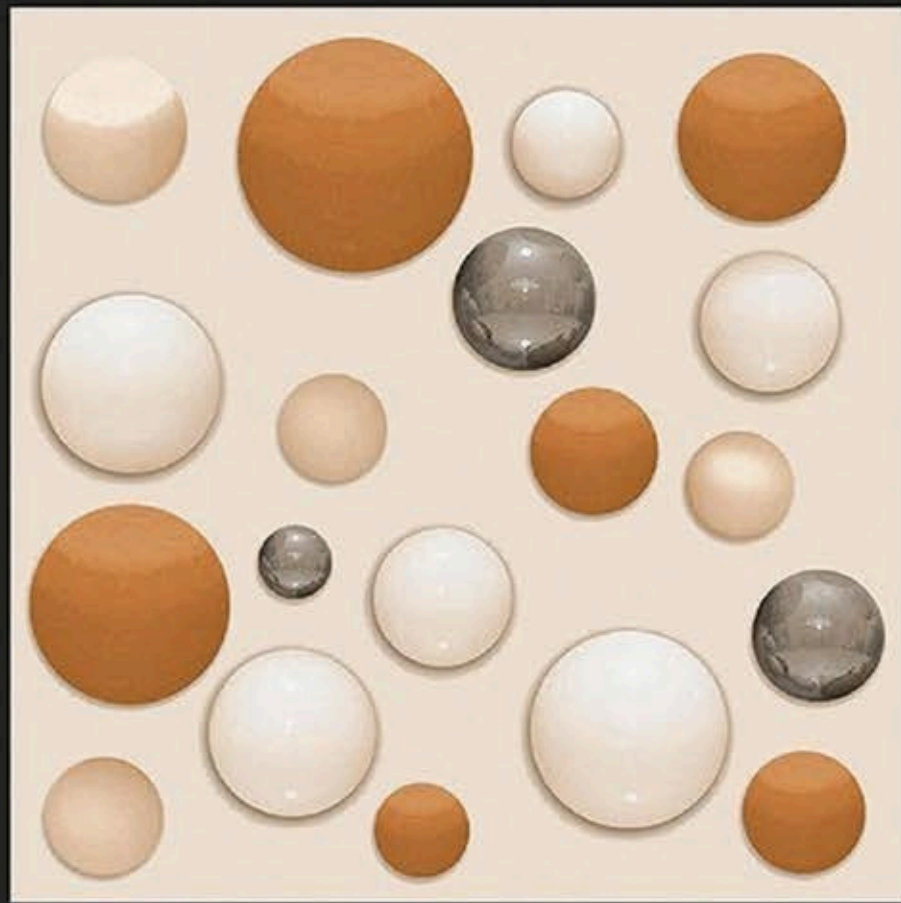

RECEPTION

BEDROOM

BATHROOM

WHITE BODY
PORCELAIN TILES 600x600mm

3d-19

Application :

- WALL
- FLOOR
- INDOOR
- RECEPTION
- BEDROOM
- BATHROOM

WHITE BODY
PORCELAIN TILES