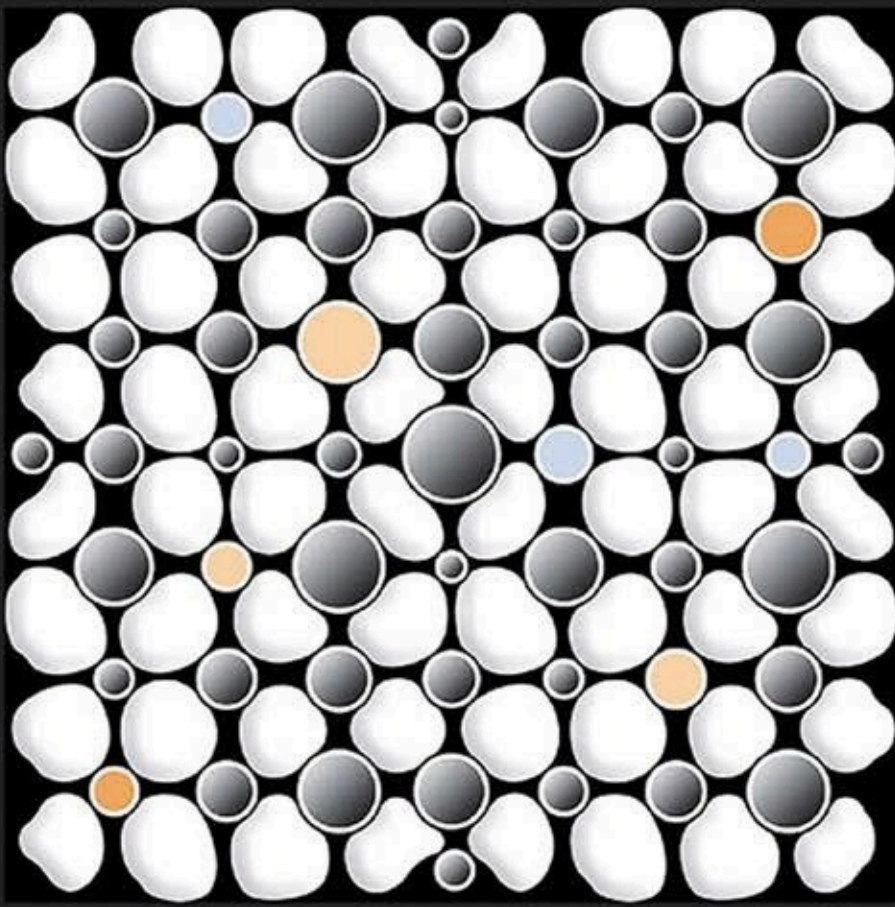

WHITE BODY
PORCELAIN TILES 600x600mm

3D-7

Application :

- WALL
- FLOOR
- INDOOR
- RECEPTION
- BEDROOM
- BATHROOM