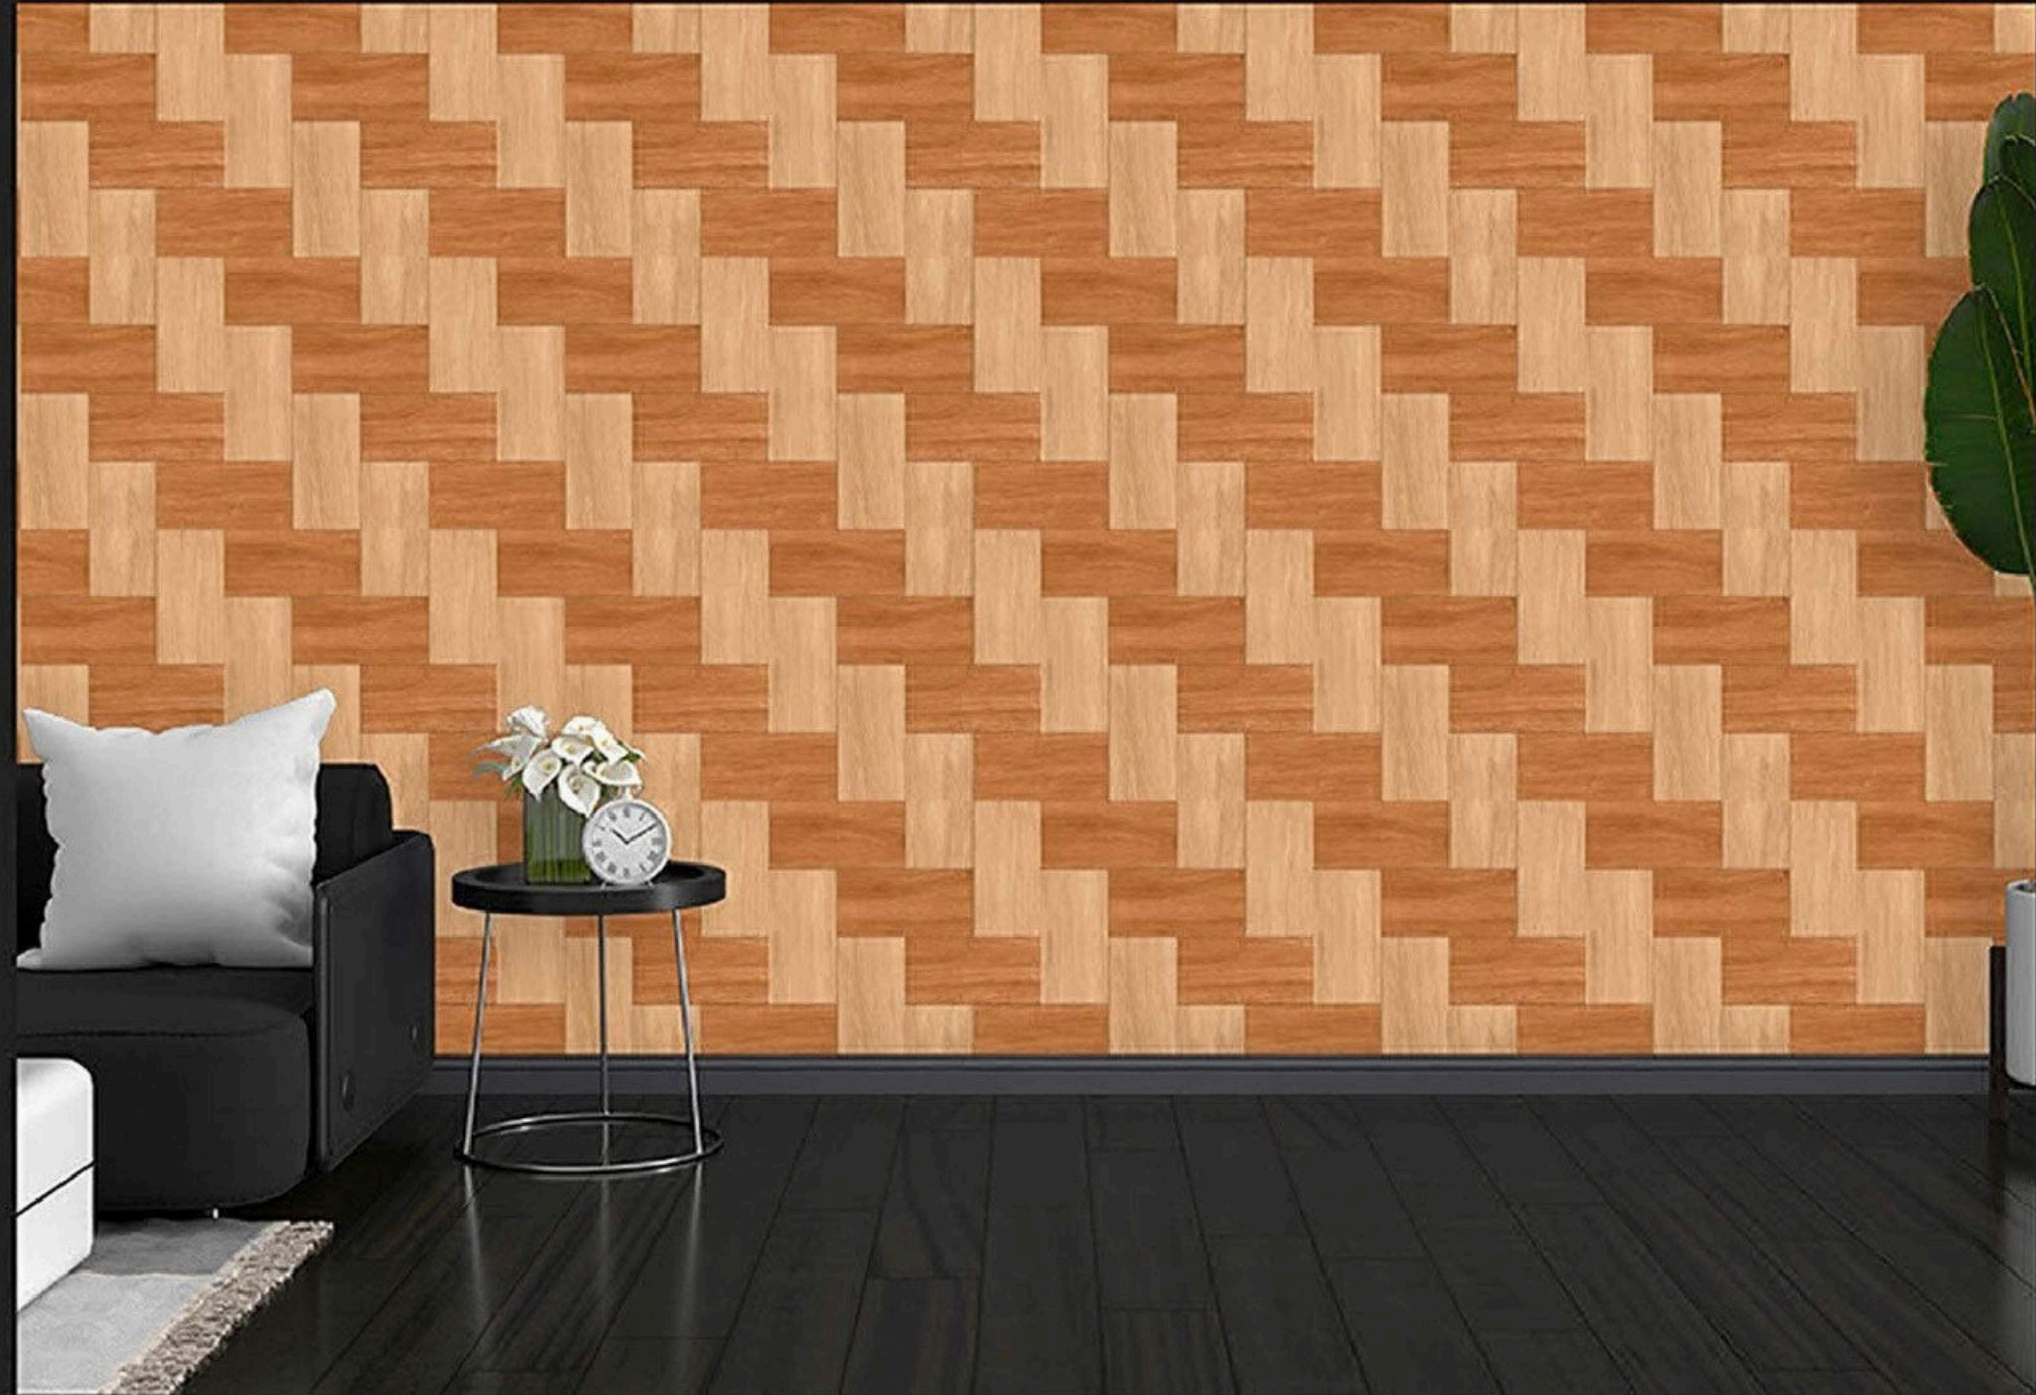

WHITE BODY
PORCELAIN TILES **600**x
600mm

1207

Application :

WALL

FLOOR

INDOOR

RECEPTION

BEDROOM

BATHROOM