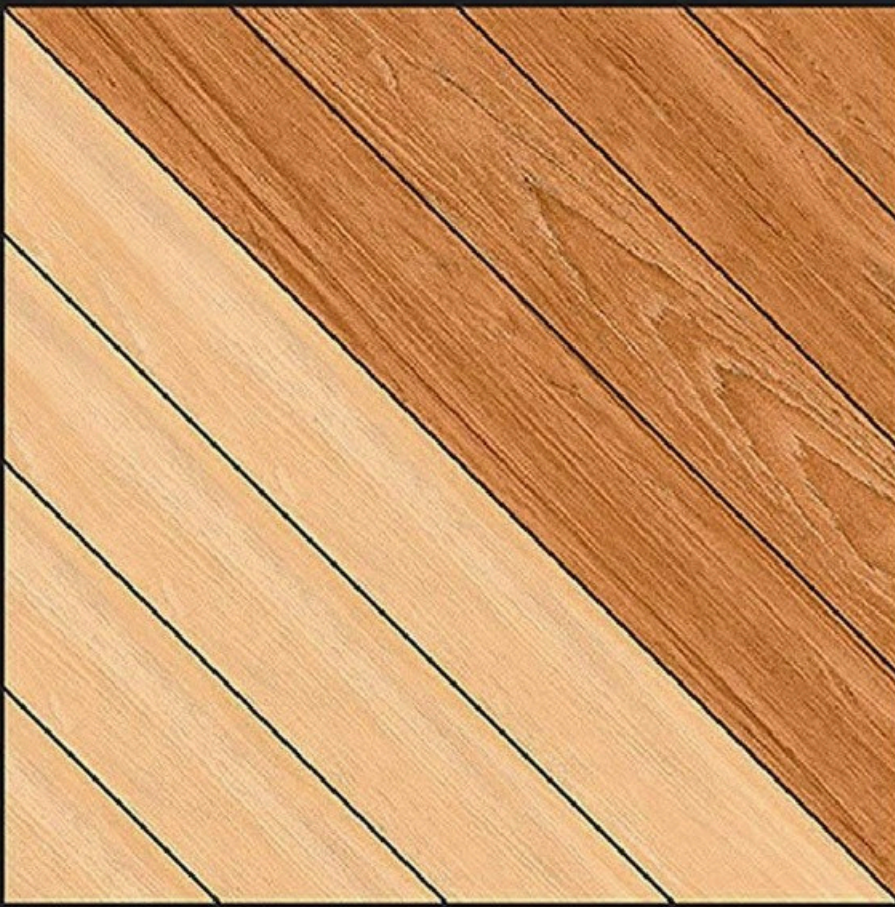

INDOOR

RECEPTION

BEDROOM

BATHROOM

WHITE BODY
PORCELAIN TILES **600**x
600mm

1204

Application :

- WALL
- FLOOR
- INDOOR
- RECEPTION
- BEDROOM
- BATHROOM