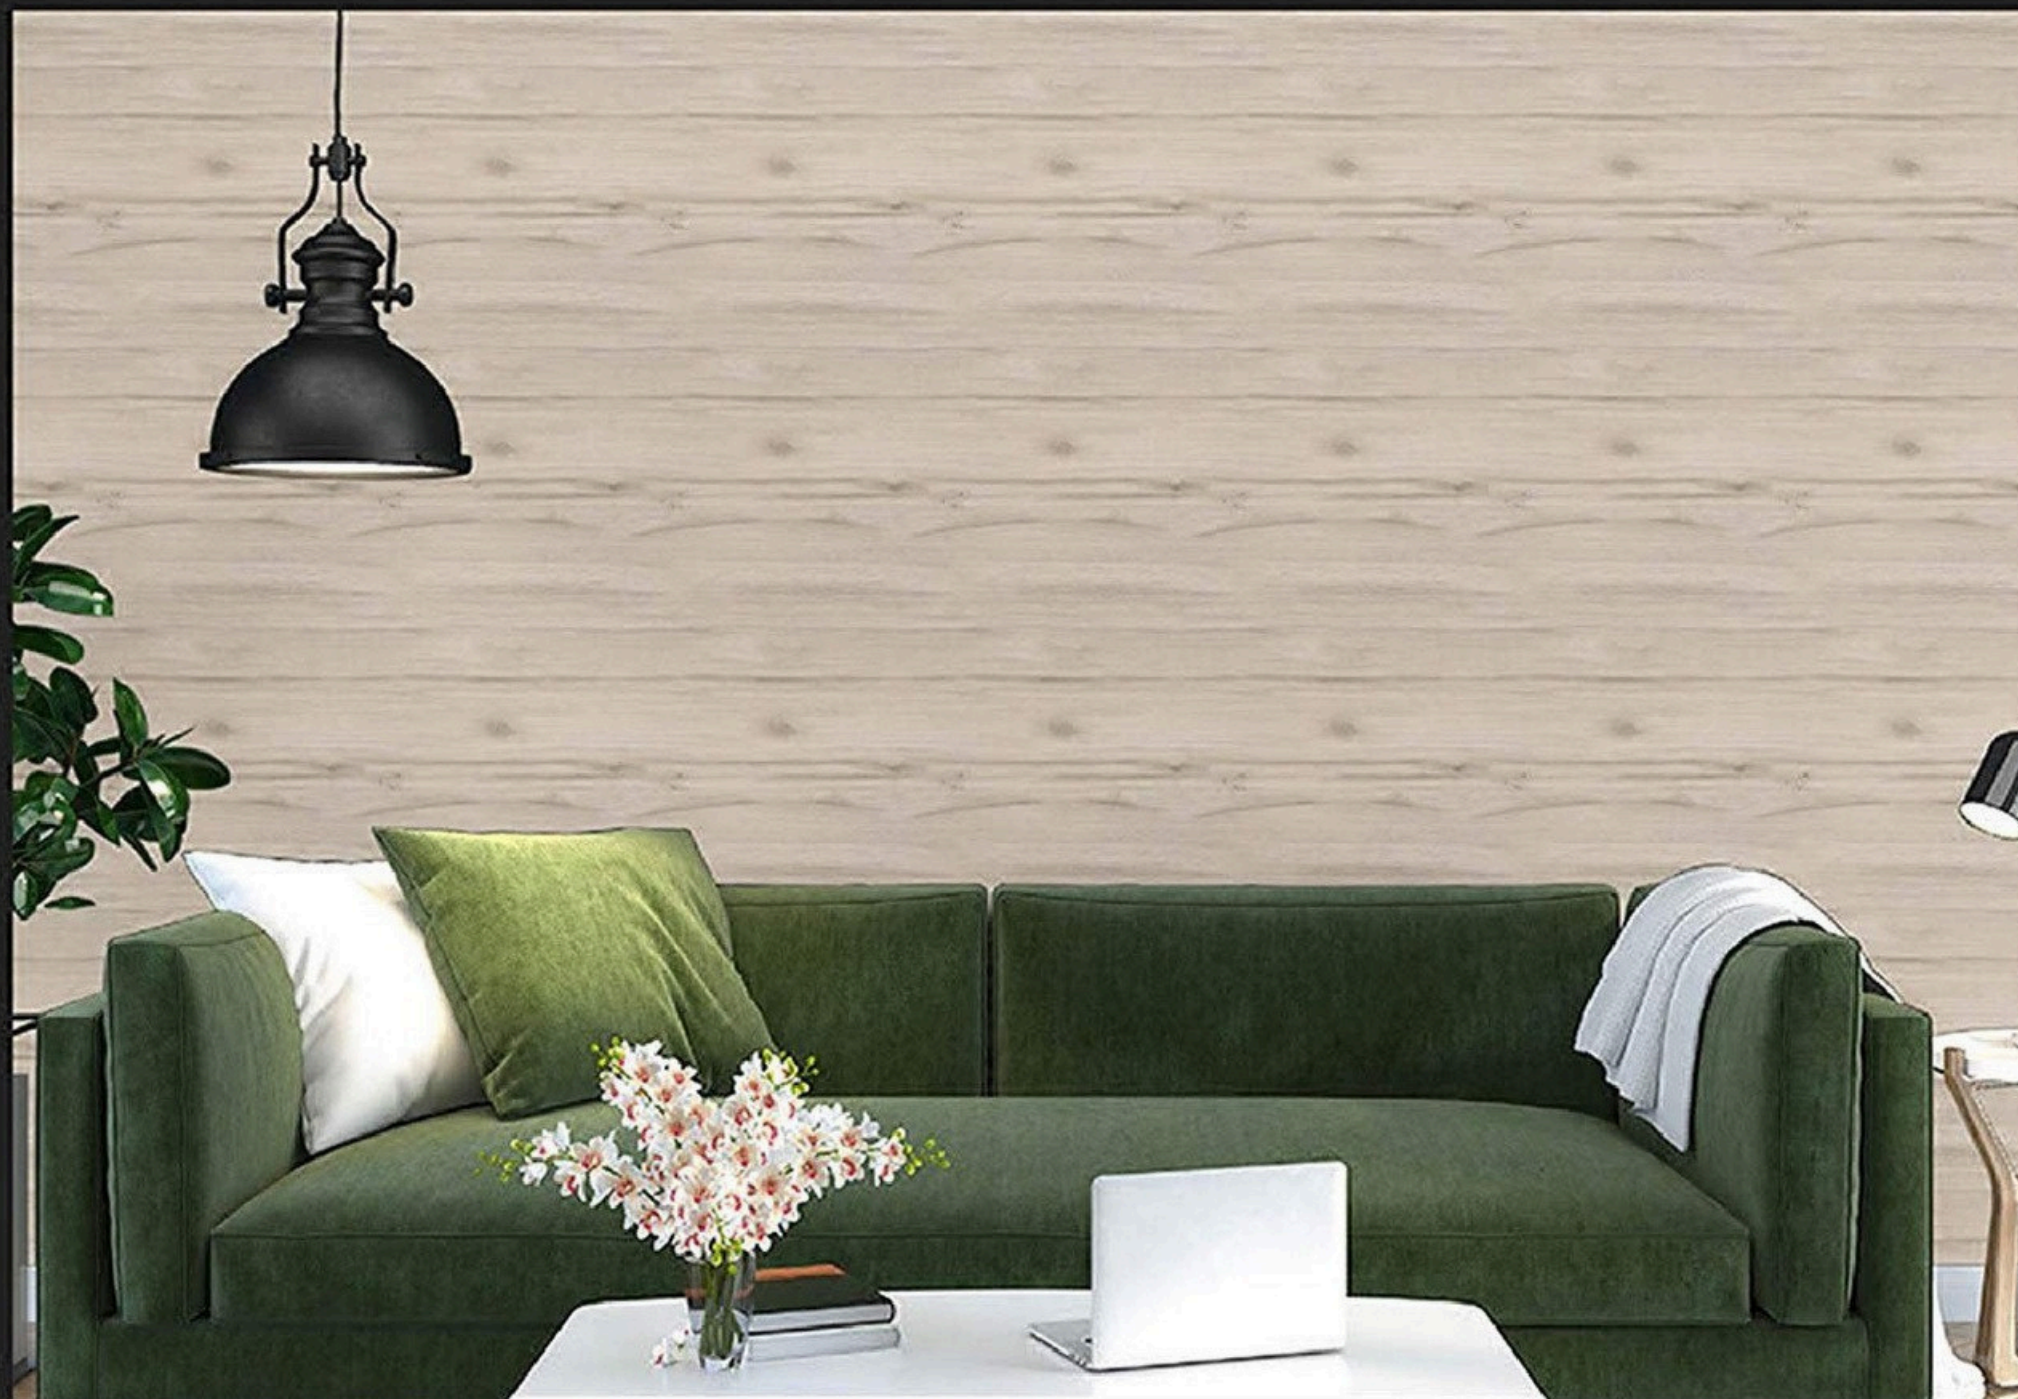

INDOOR

RECEPTION

BEDROOM

BATHROOM

WHITE BODY
PORCELAIN TILES **600**X
600mm

1199

Application :

WALL