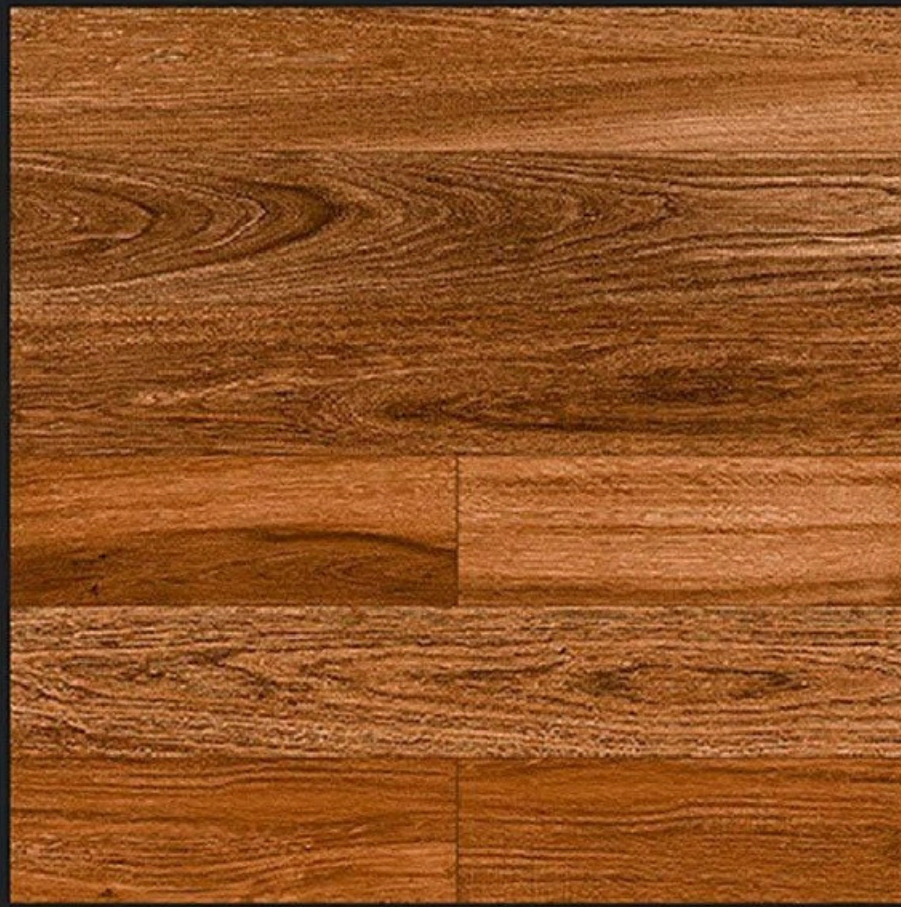

RECEPTION

BEDROOM

BATHROOM

WHITE BODY
PORCELAIN TILES **600**x
600mm

1224

Application :

- WALL
- FLOOR
- INDOOR
- RECEPTION
- BEDROOM
- BATHROOM

WHITE BODY
PORCELAIN TILES