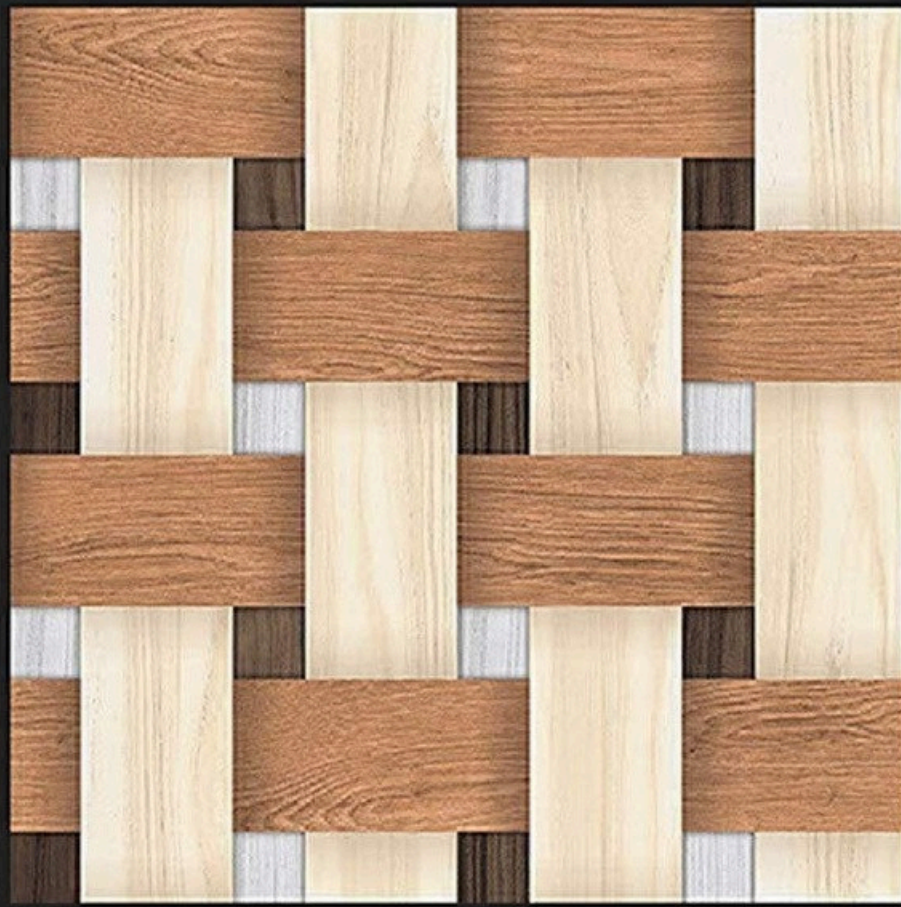

FLOOR

INDOOR

RECEPTION

BEDROOM

BATHROOM

WHITE BODY
PORCELAIN TILES **600**x
600mm

1009

Application :