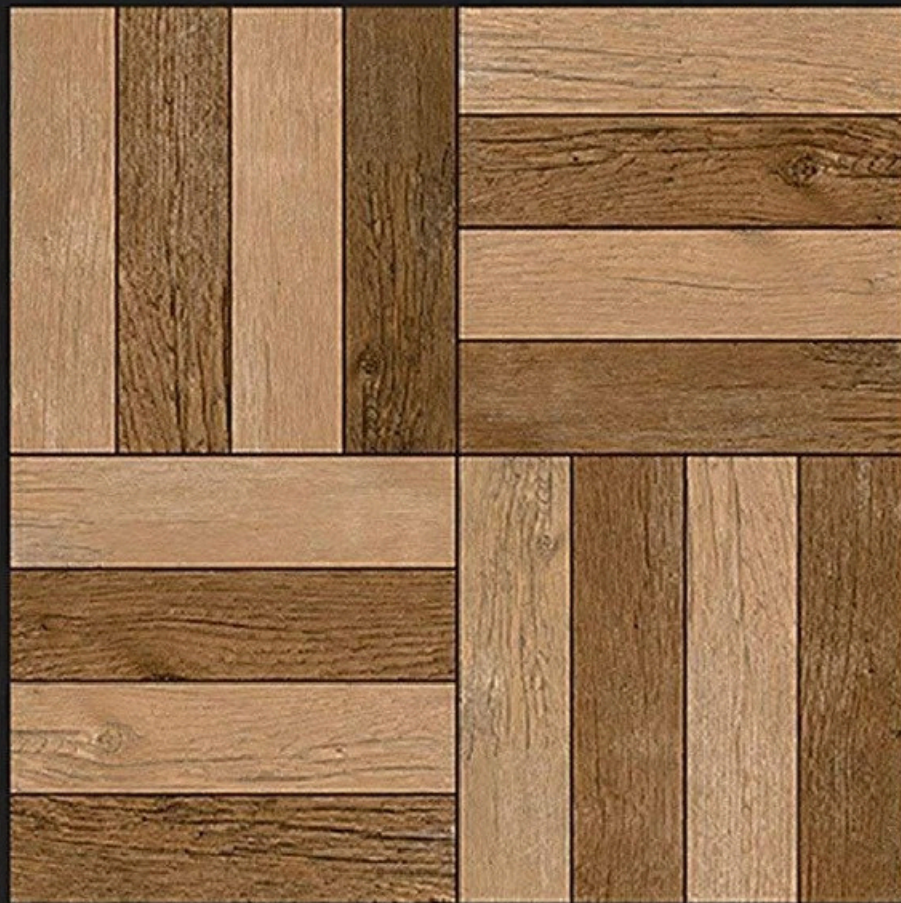

1201

Application :

-  WALL
-  FLOOR
-  INDOOR
-  RECEPTION
-  BEDROOM
-  BATHROOM

WHITE BODY **600**X
PORCELAIN TILES **600**mm

1203

Application :

WALL

FLOOR