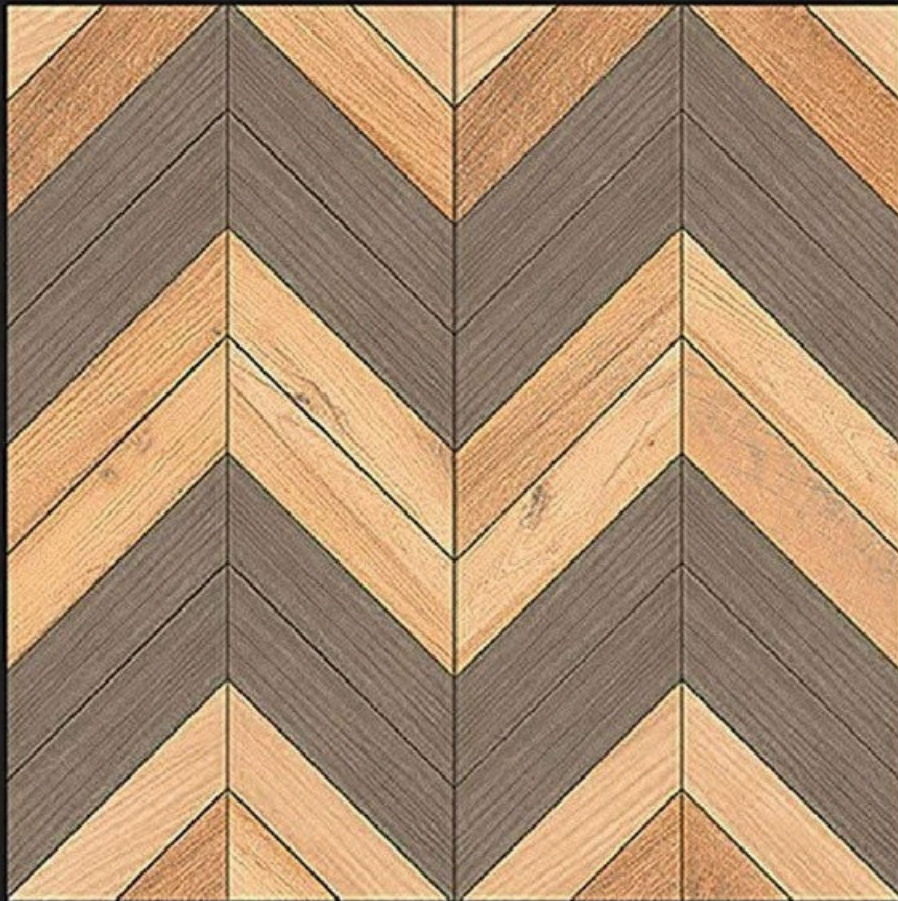

WHITE BODY
PORCELAIN TILES **600**x
600mm

1206

Application :

WALL

FLOOR

INDOOR

RECEPTION

BEDROOM

BATHROOM