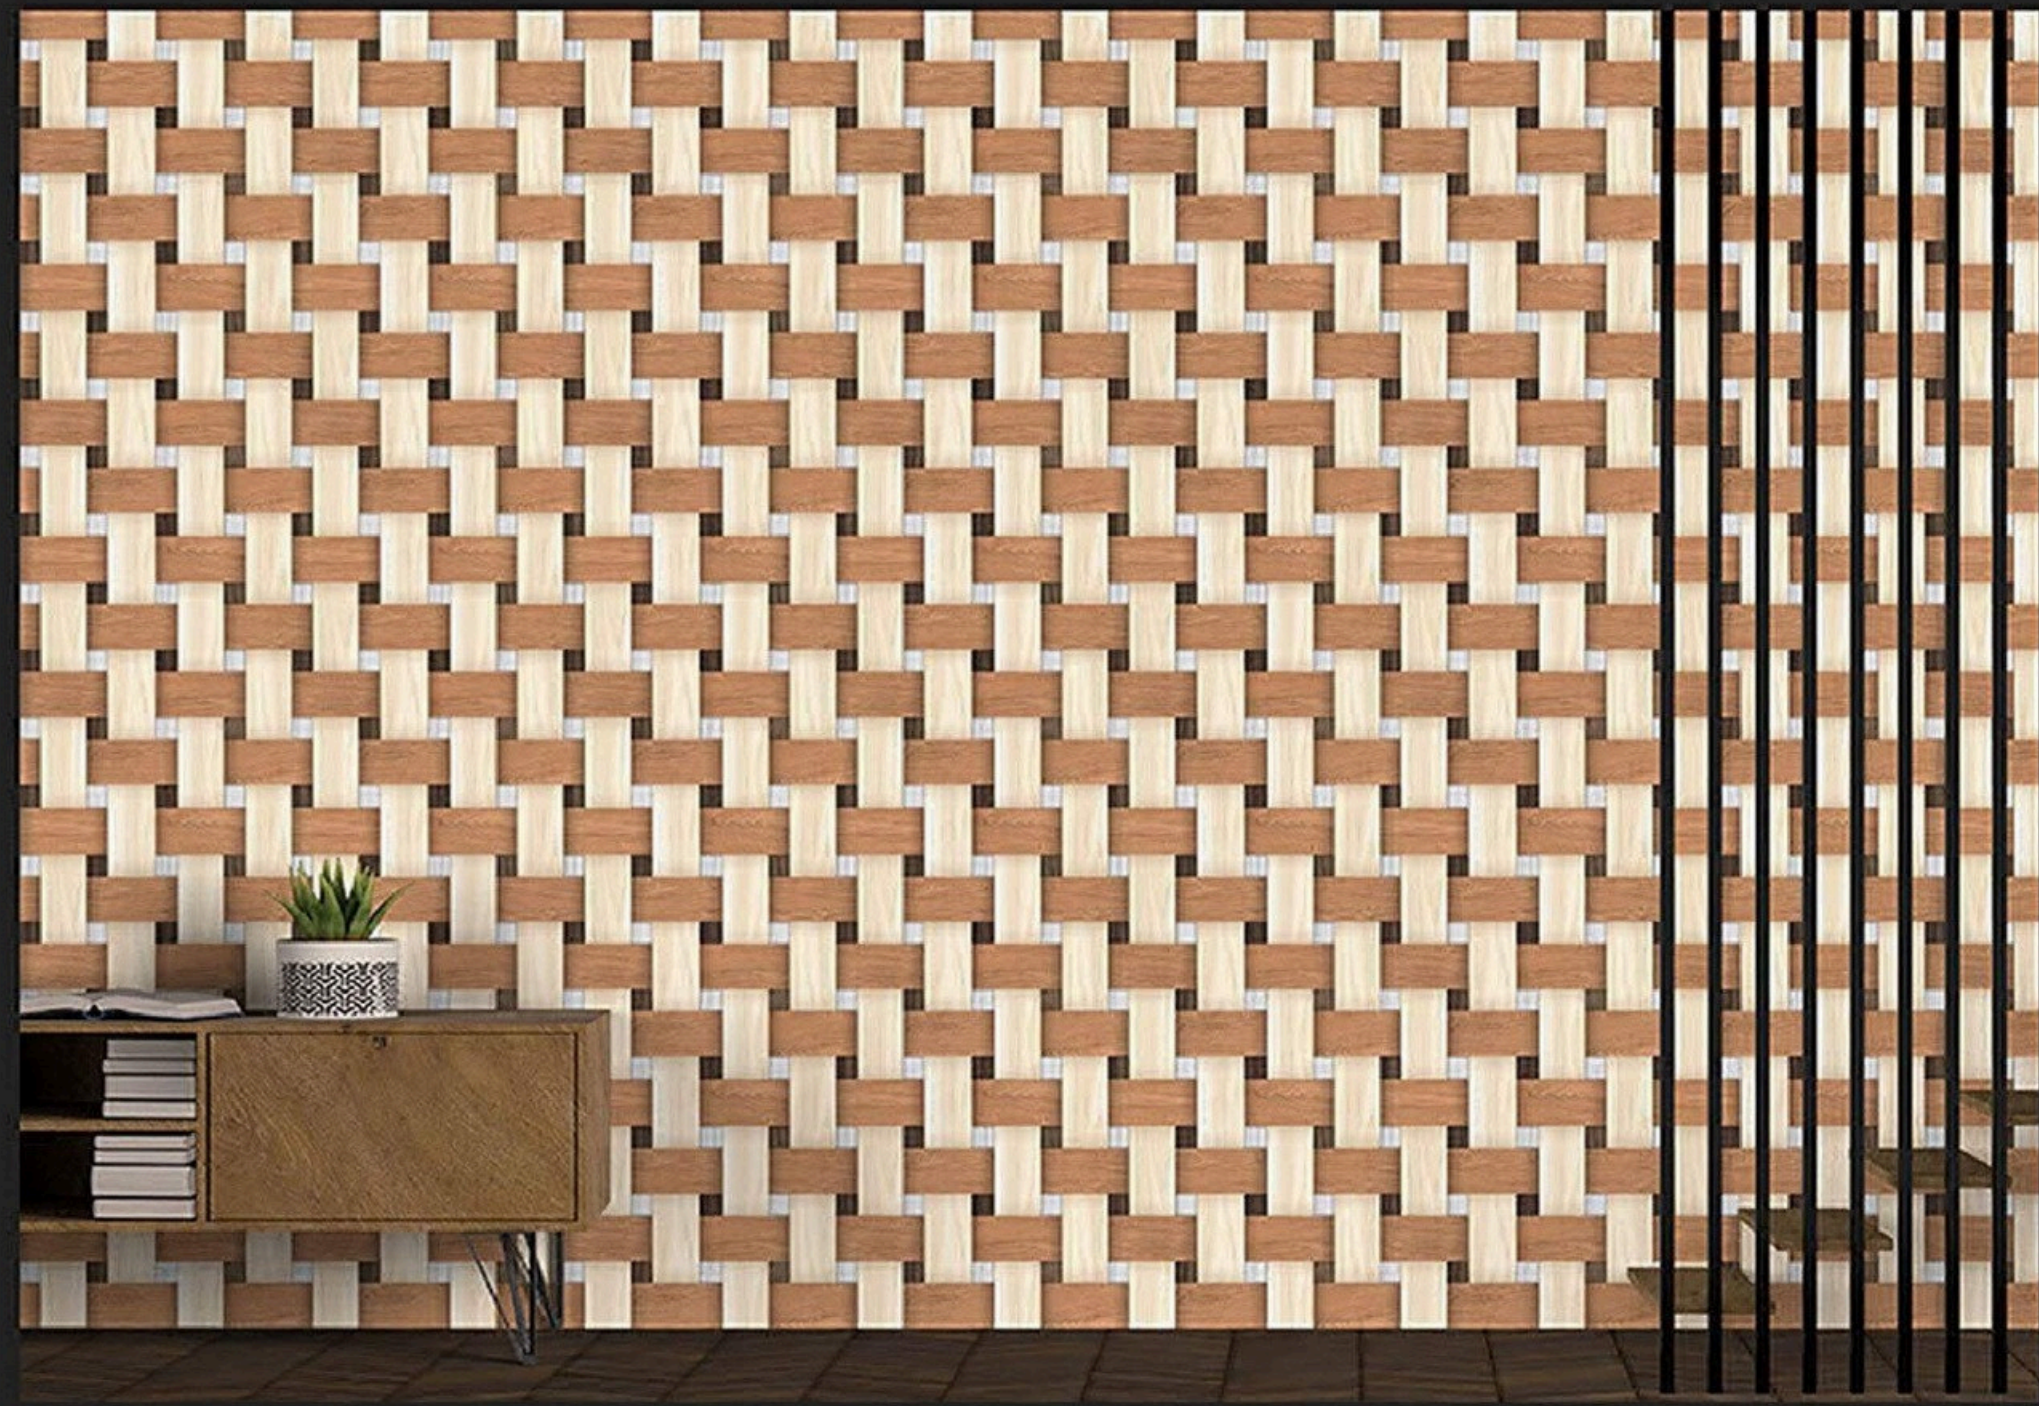

FLOOR

INDOOR

RECEPTION

BEDROOM

BATHROOM

WHITE BODY
PORCELAIN TILES **600**x
600mm

1009

Application :