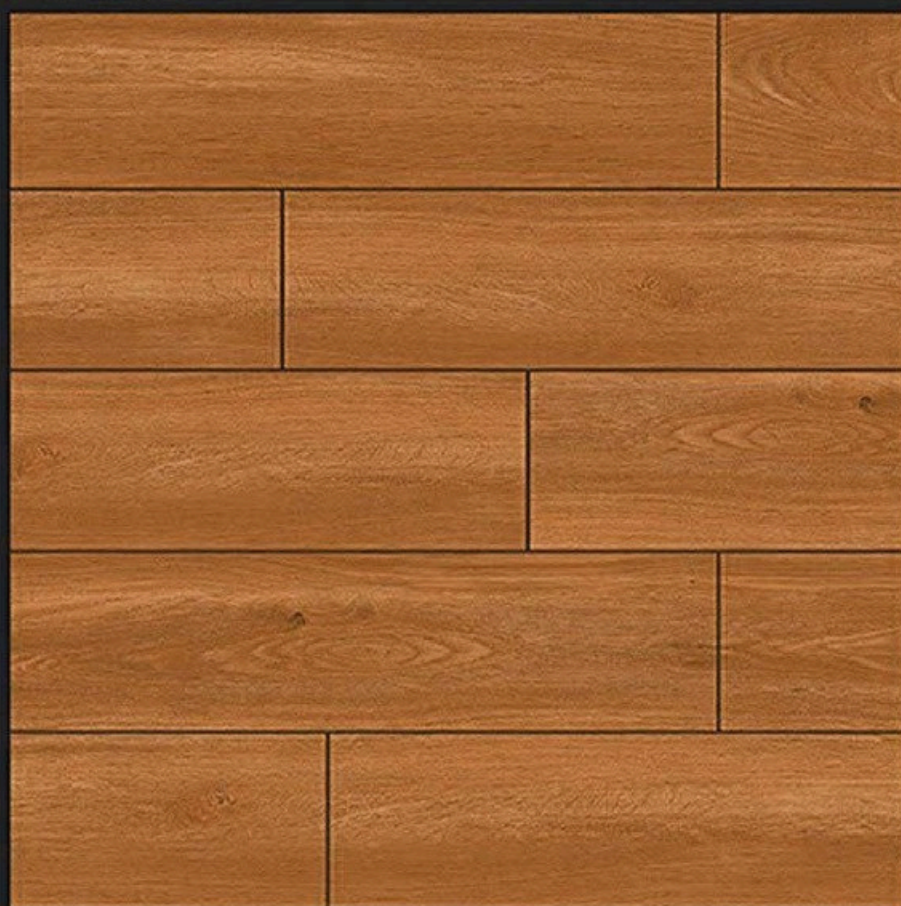

1192

Application :

- WALL
- FLOOR
- INDOOR
- RECEPTION
- BEDROOM
- BATHROOM

WHITE BODY
PORCELAIN TILES

600x
600mm

1193

Application :

WALL