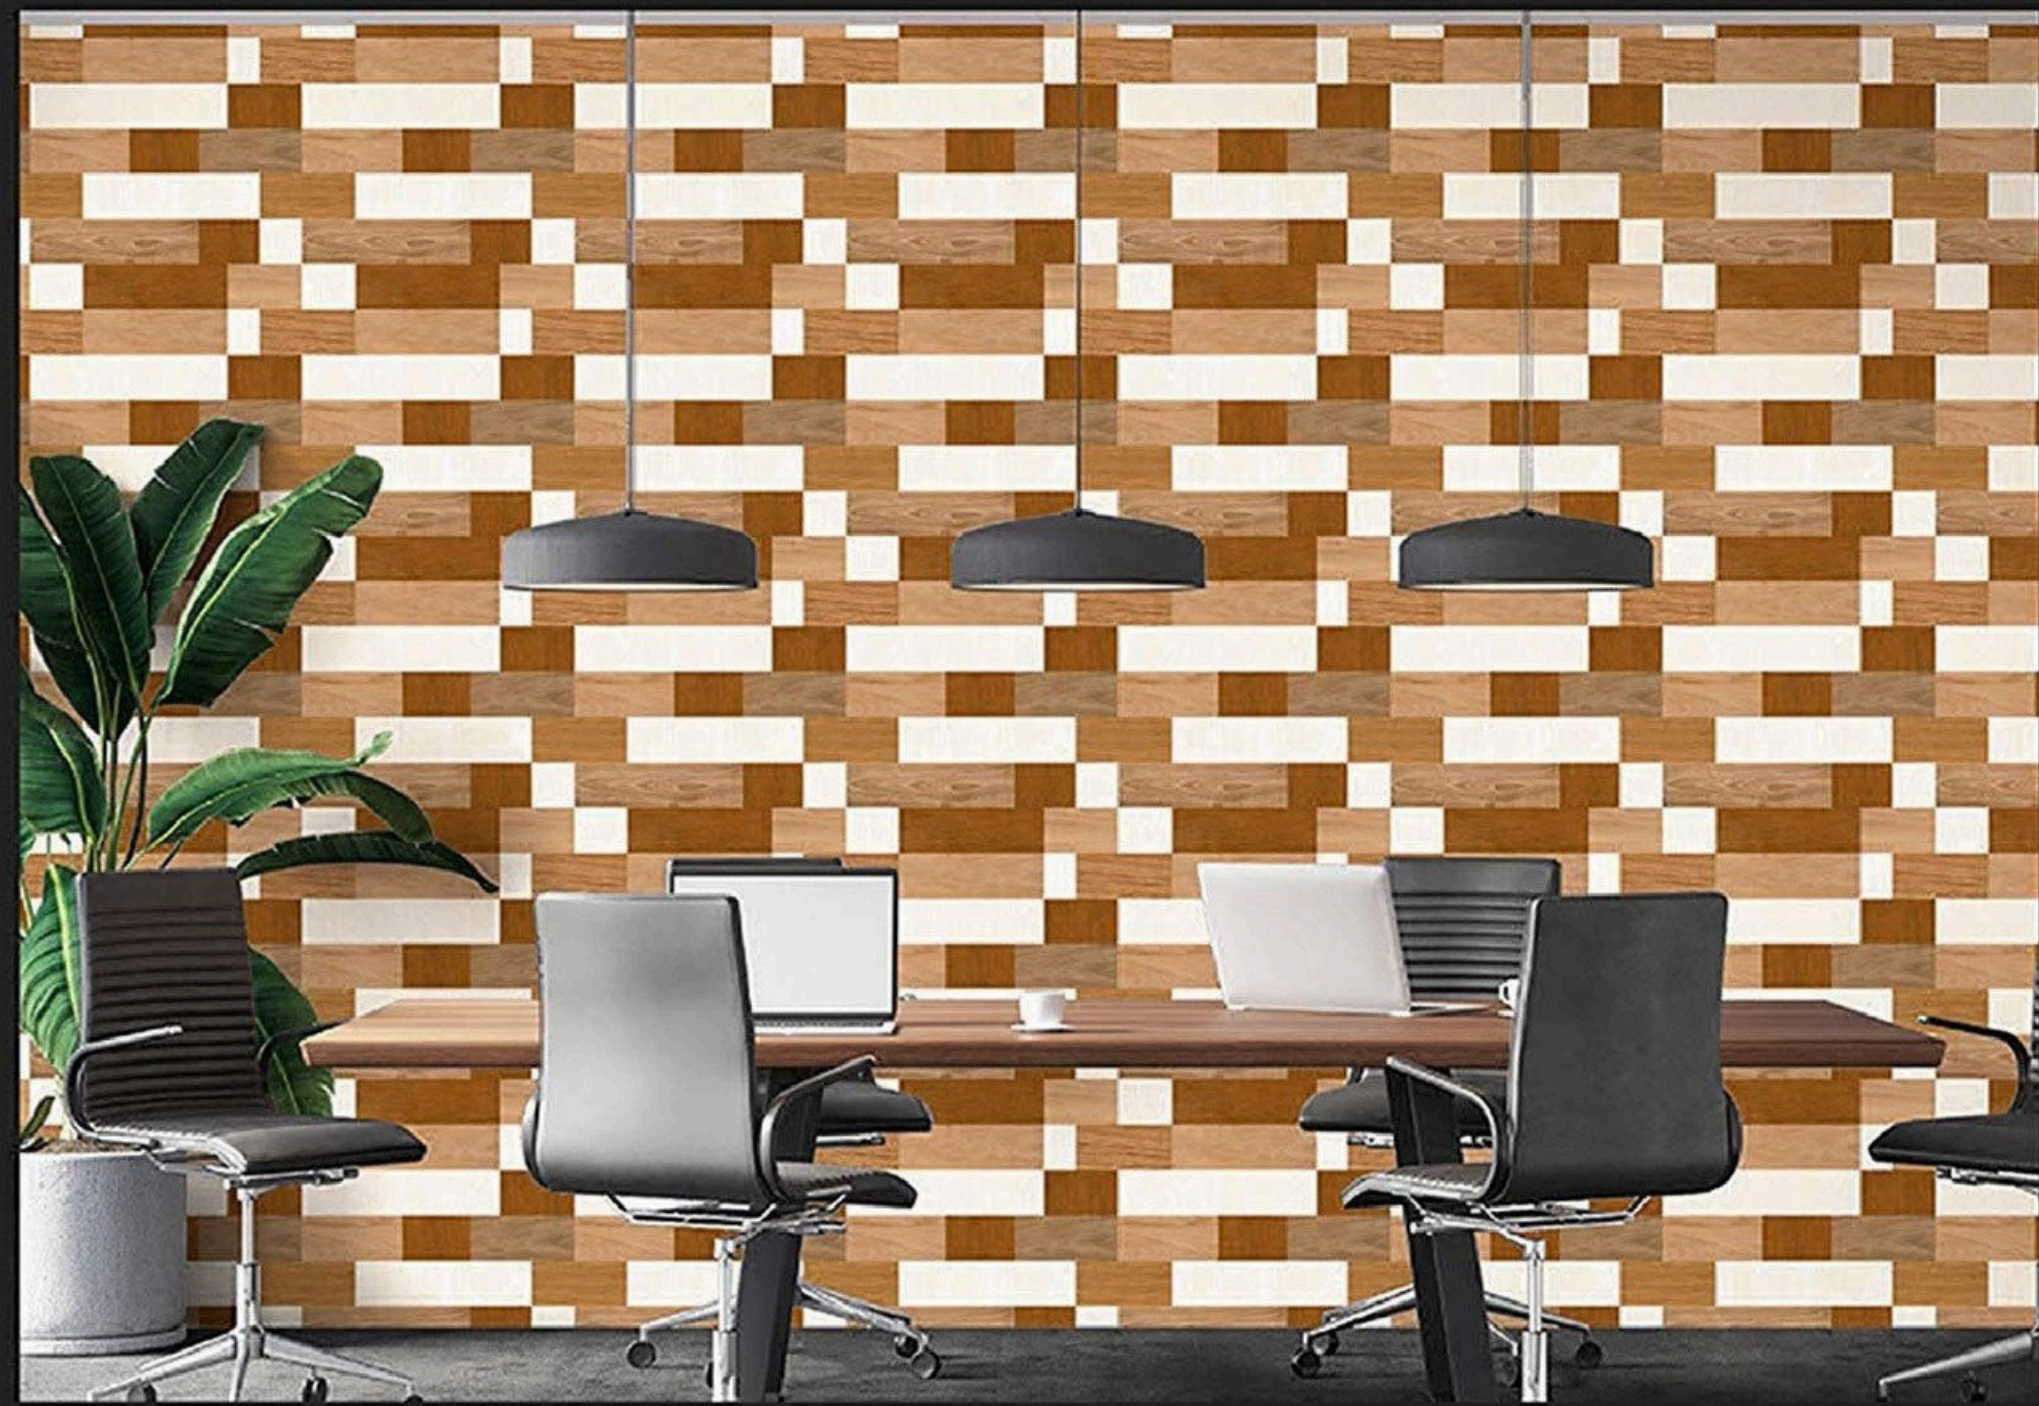

WHITE BODY
PORCELAIN TILES

600x
600mm

1162

Application :

- WALL
- FLOOR
- INDOOR
- RECEPTION
- BEDROOM
- BATHROOM