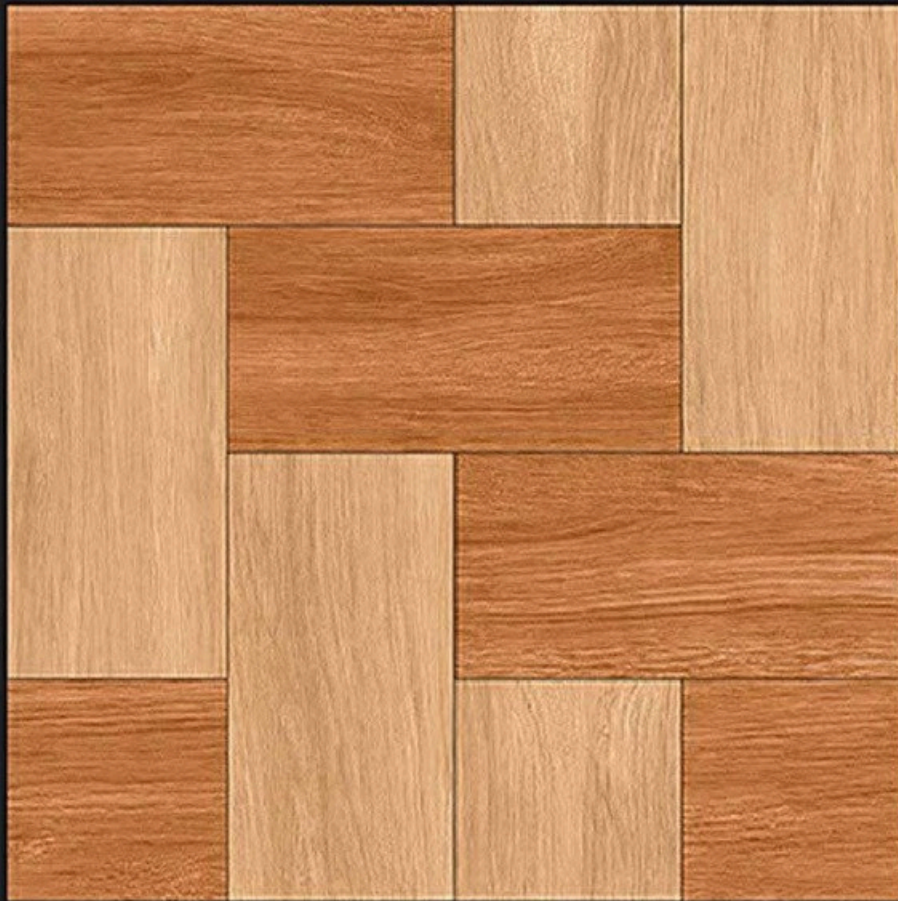

WHITE BODY
PORCELAIN TILES **600**x
600mm

1207

Application :

WALL

FLOOR

INDOOR

RECEPTION

BEDROOM

BATHROOM