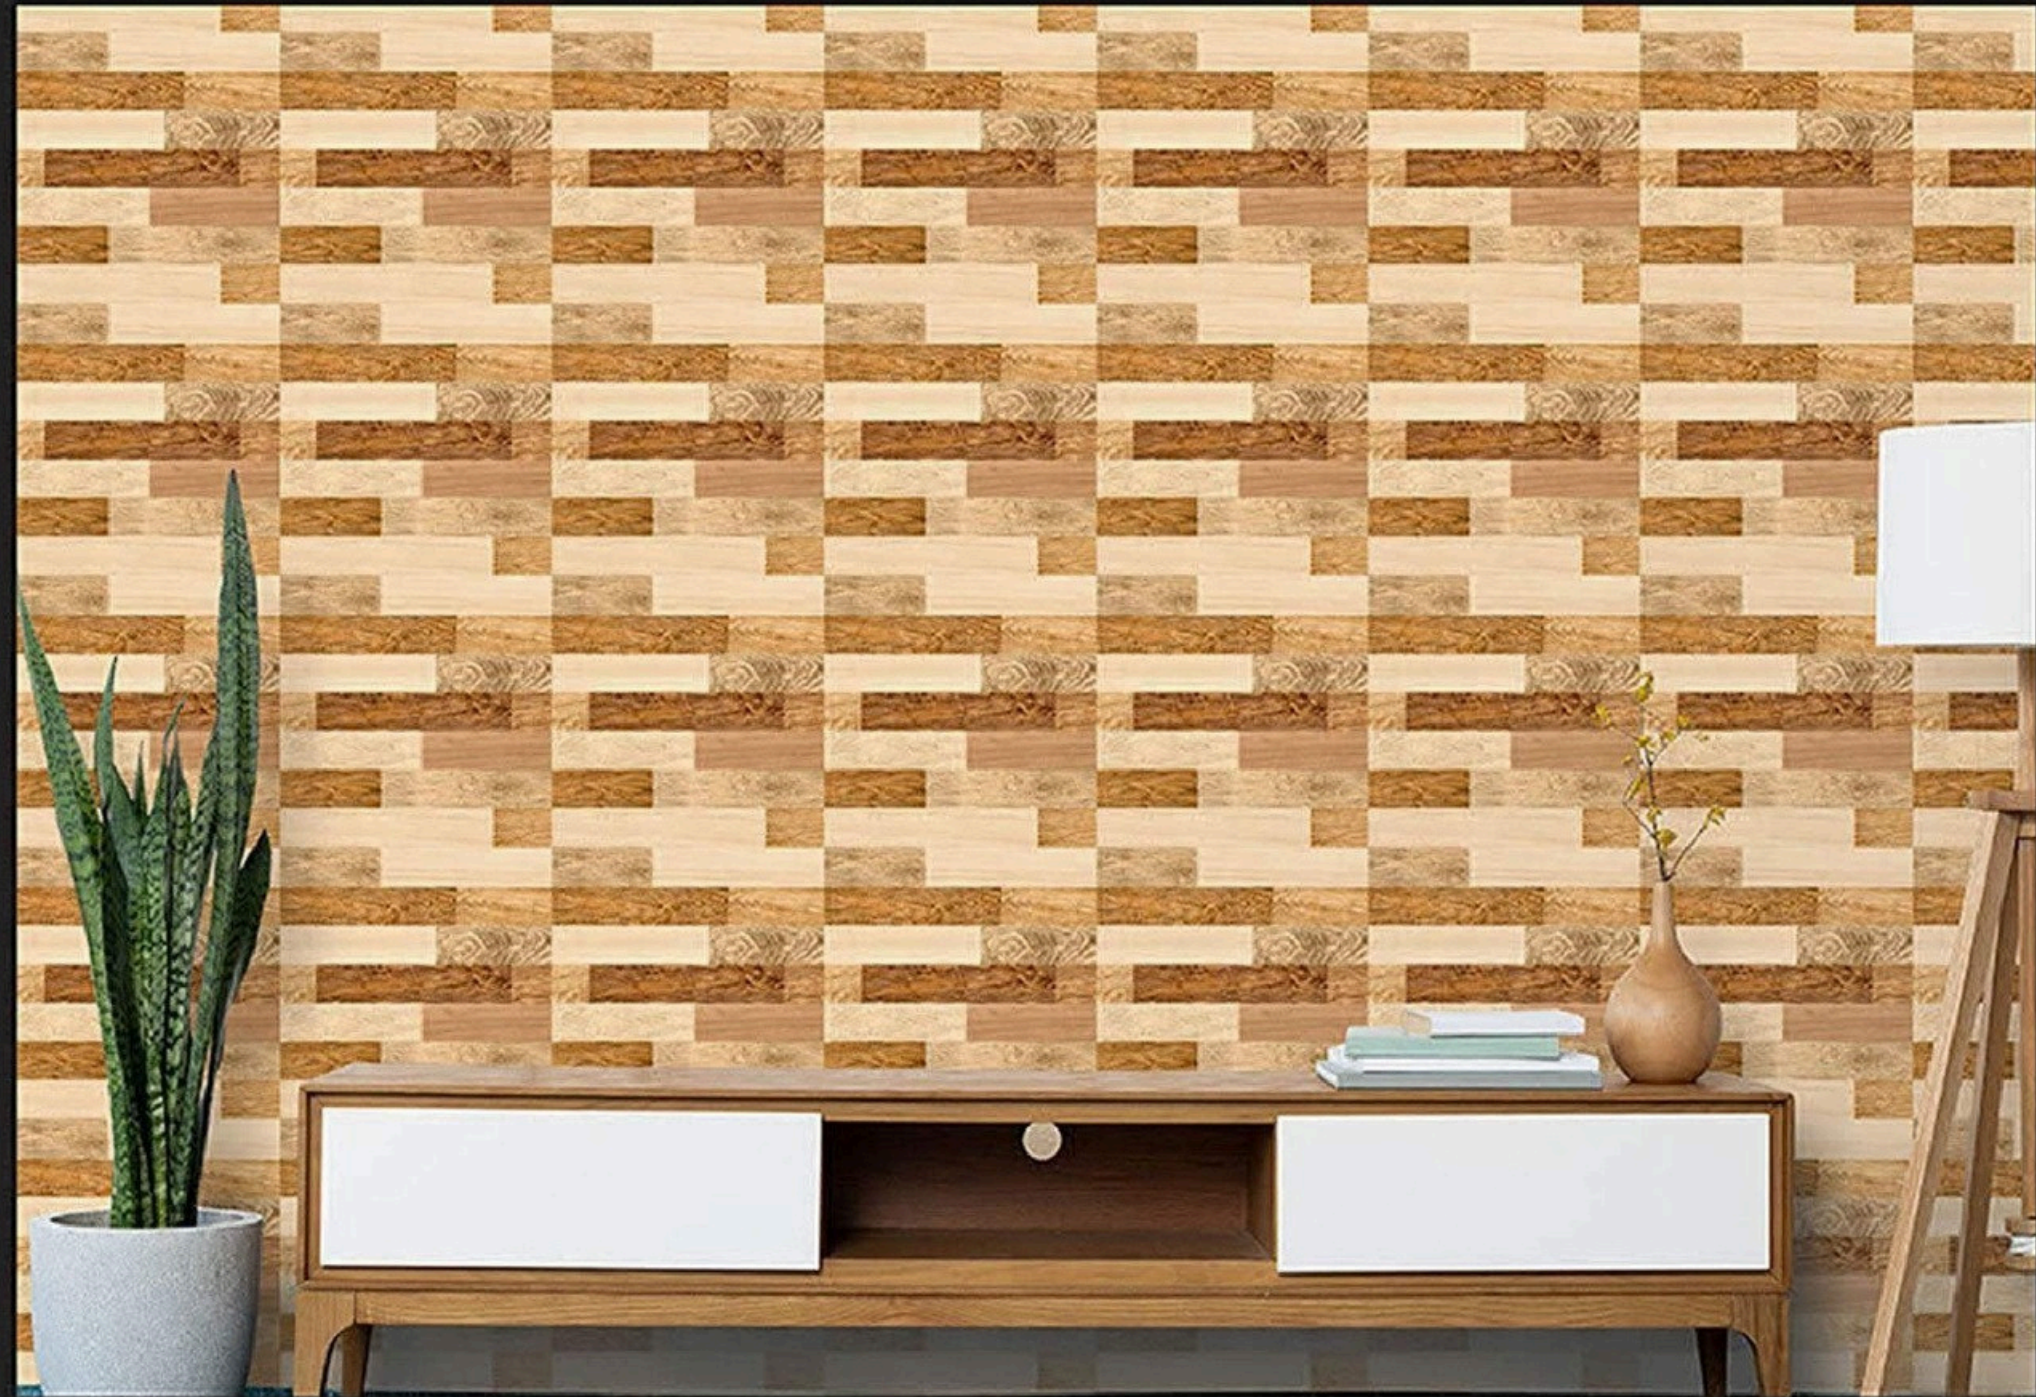

WHITE BODY
PORCELAIN TILES **600**x
600mm

1007

Application :

- WALL
- FLOOR
- INDOOR
- RECEPTION
- BEDROOM
- BATHROOM

WHITE BODY
PORCELAIN TILES **600**x
600mm

1008

Application :

WALL