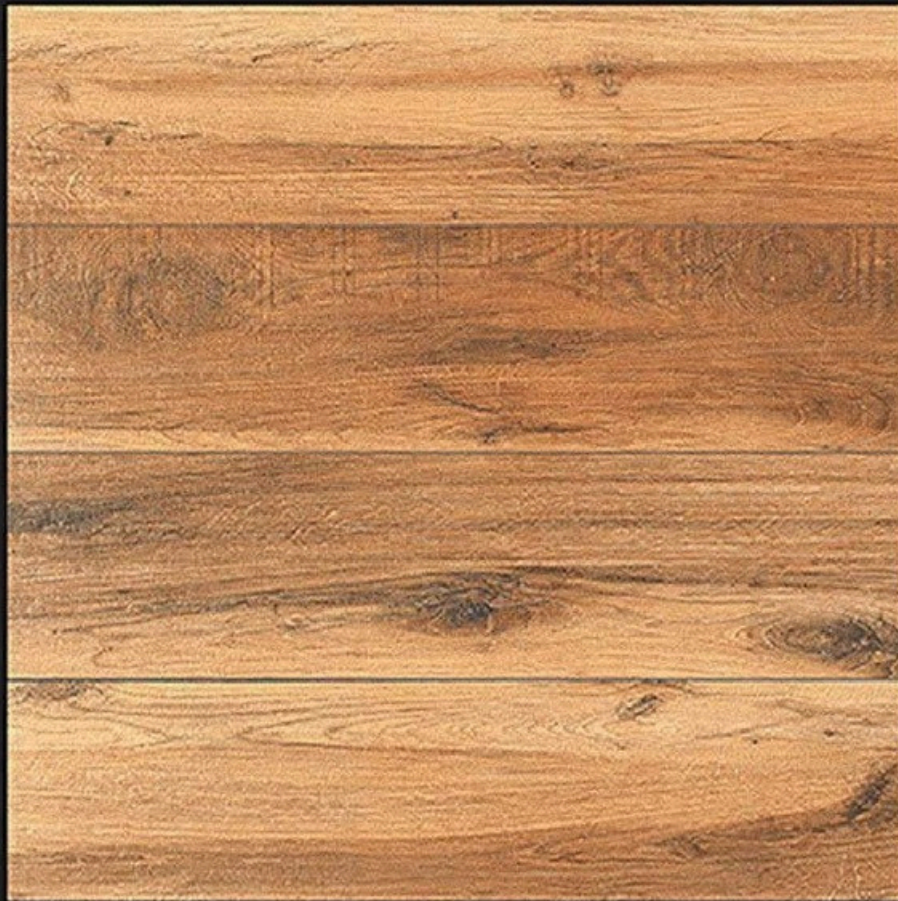

Application :

- WALL
- FLOOR
- INDOOR
- RECEPTION
- BEDROOM
- BATHROOM

WHITE BODY
PORCELAIN TILES

600x
600mm

1049

Application :

WALL

FLOOR