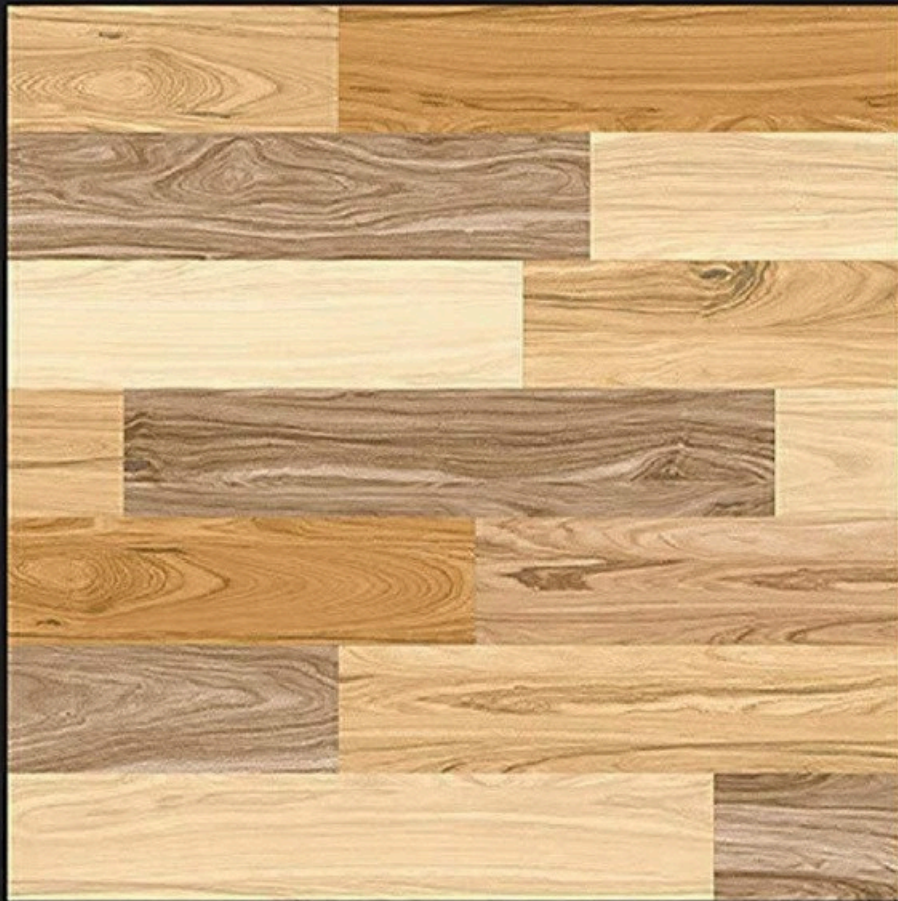

600x
600mm

1016

Application :

- WALL
- FLOOR
- INDOOR
- RECEPTION
- BEDROOM
- BATHROOM

WHITE BODY
PORCELAIN TILES

600X
600mm

1018

Application :