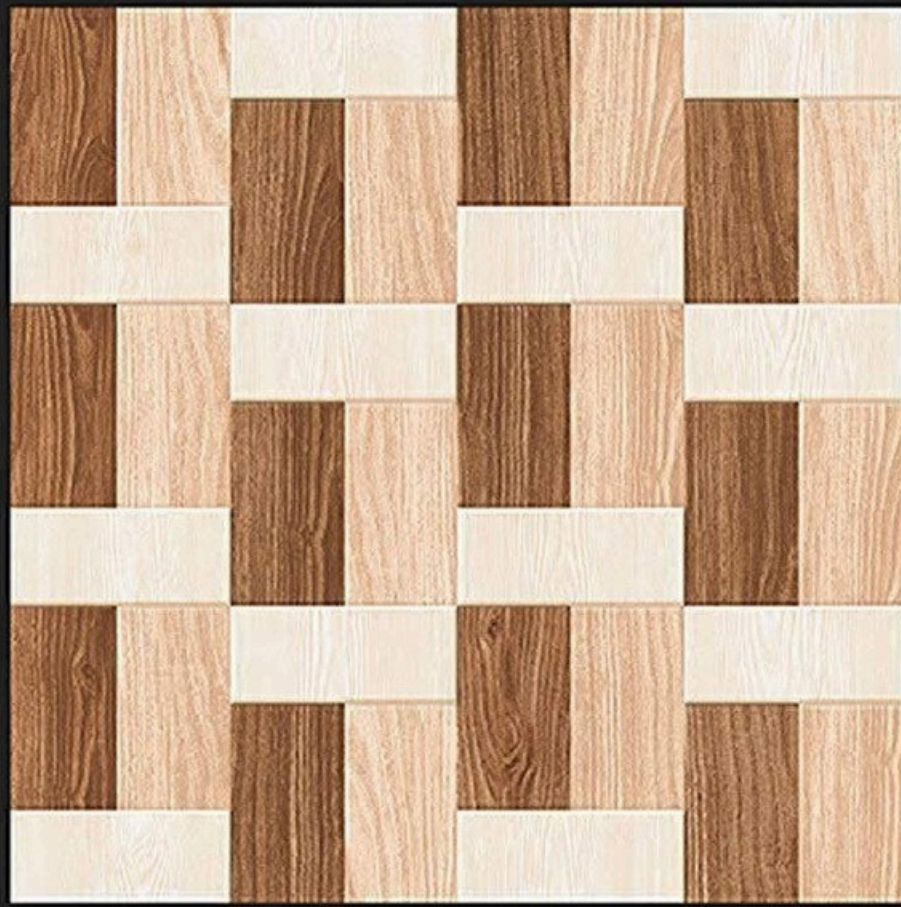

WHITE BODY
PORCELAIN TILES **600**x
600mm

1007

Application :

- WALL
- FLOOR
- INDOOR
- RECEPTION
- BEDROOM
- BATHROOM