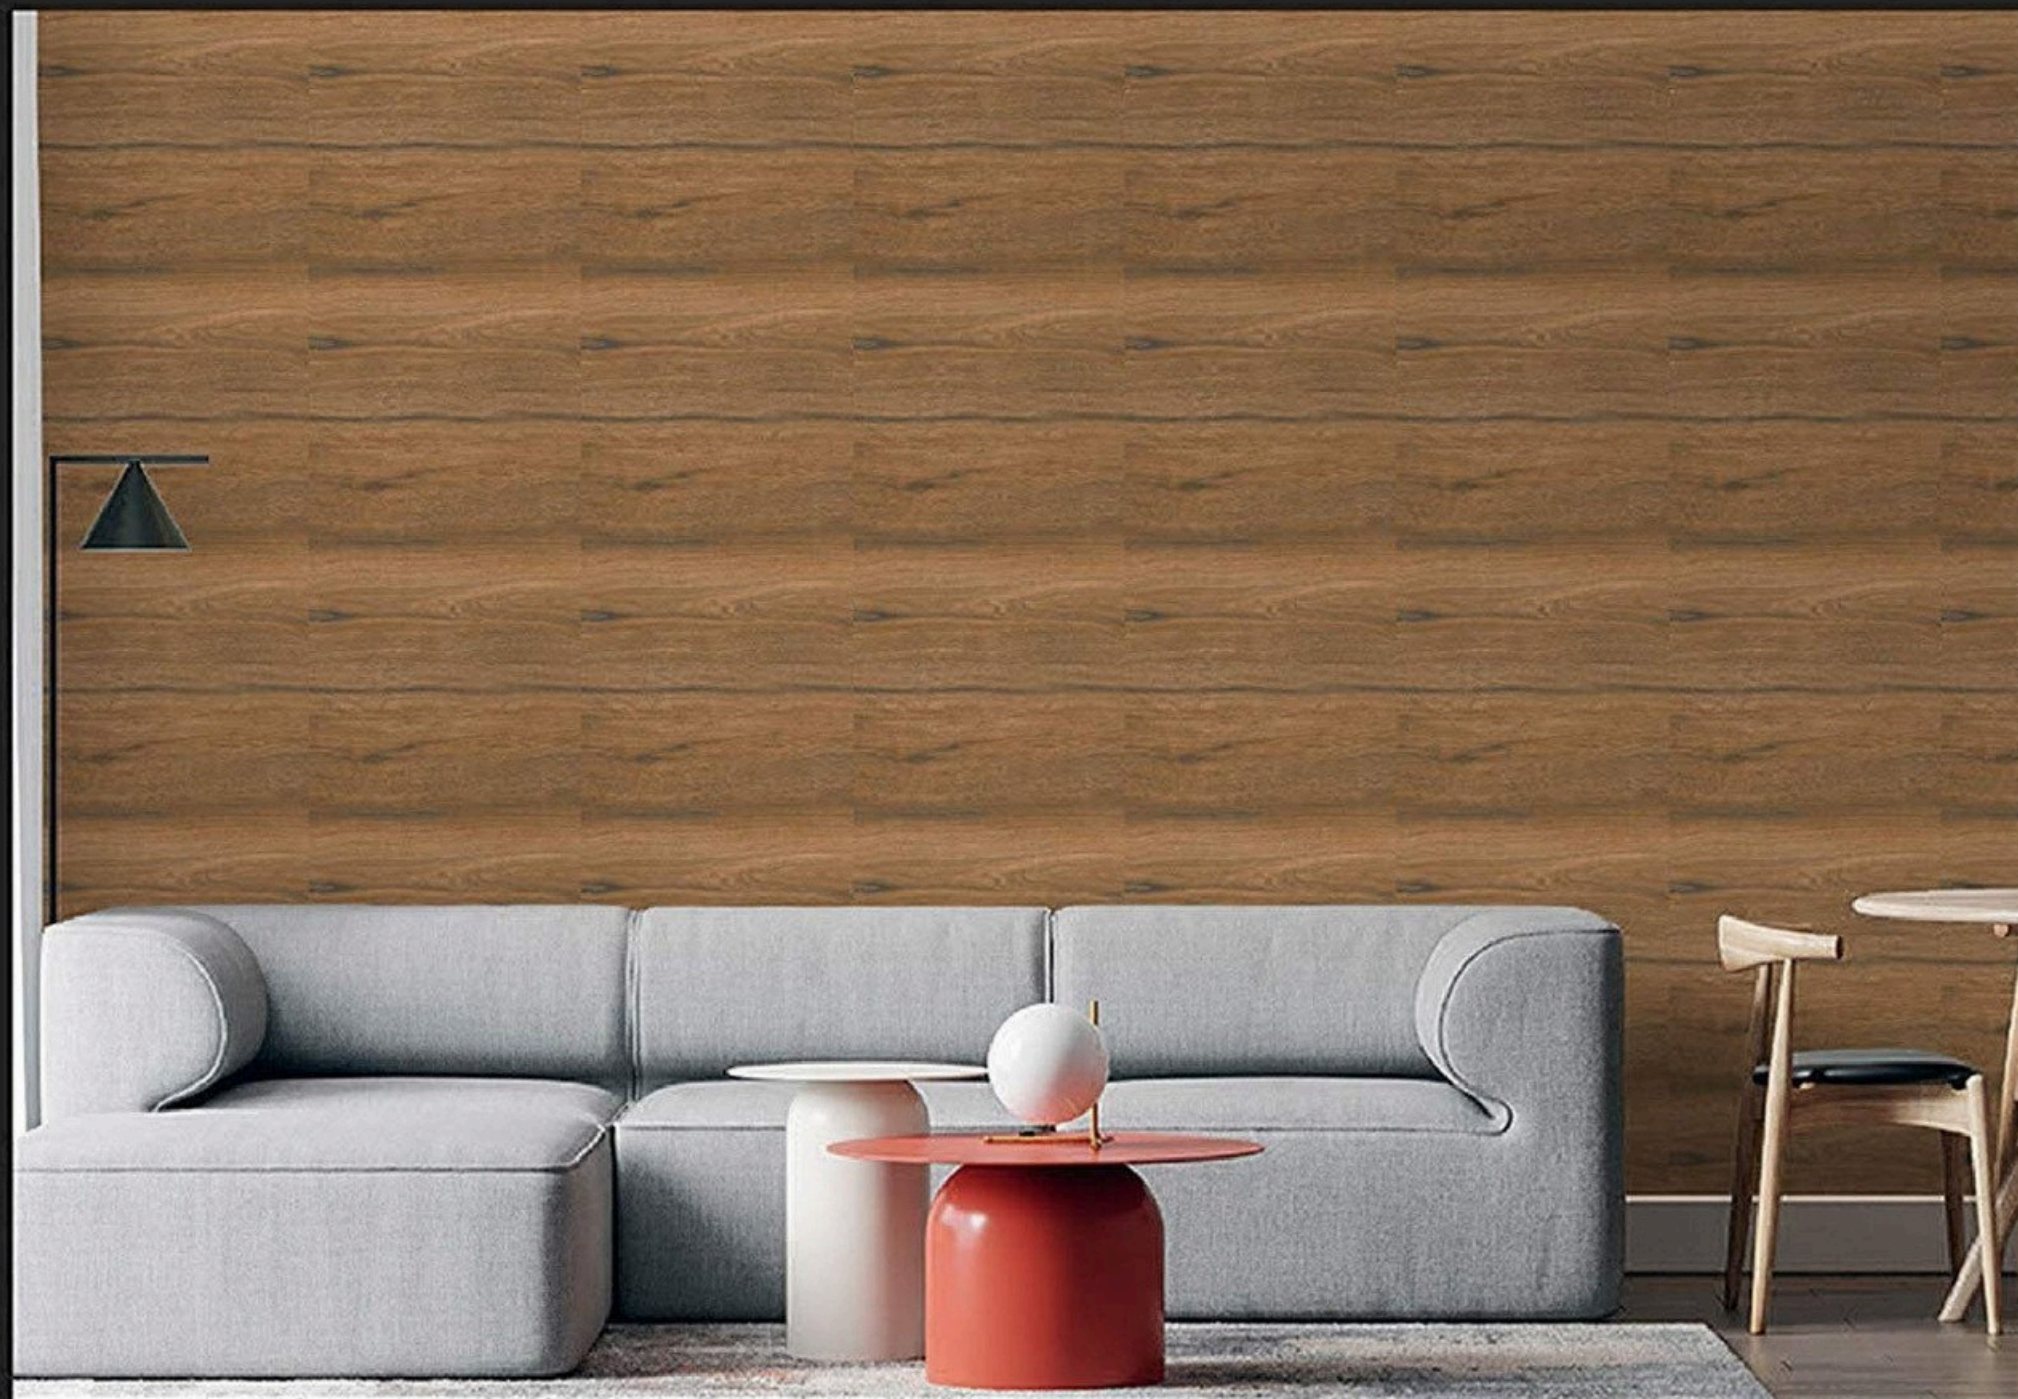

RECEPTION

BEDROOM

BATHROOM

WHITE BODY
PORCELAIN TILES **600**X
600mm

1198

Application :

WALL

FLOOR