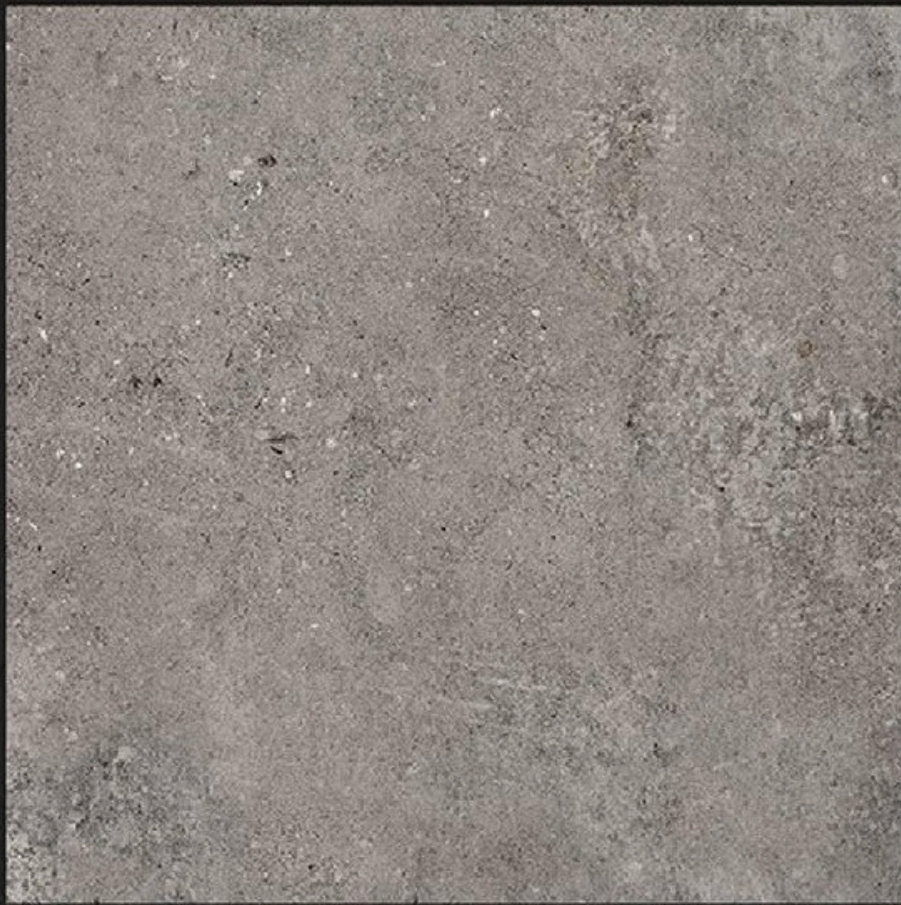

WHITE BODY
PORCELAIN TILES **600**X
600mm

4005

Application :

WALL

FLOOR

INDOOR

RECEPTION

BEDROOM

BATHROOM