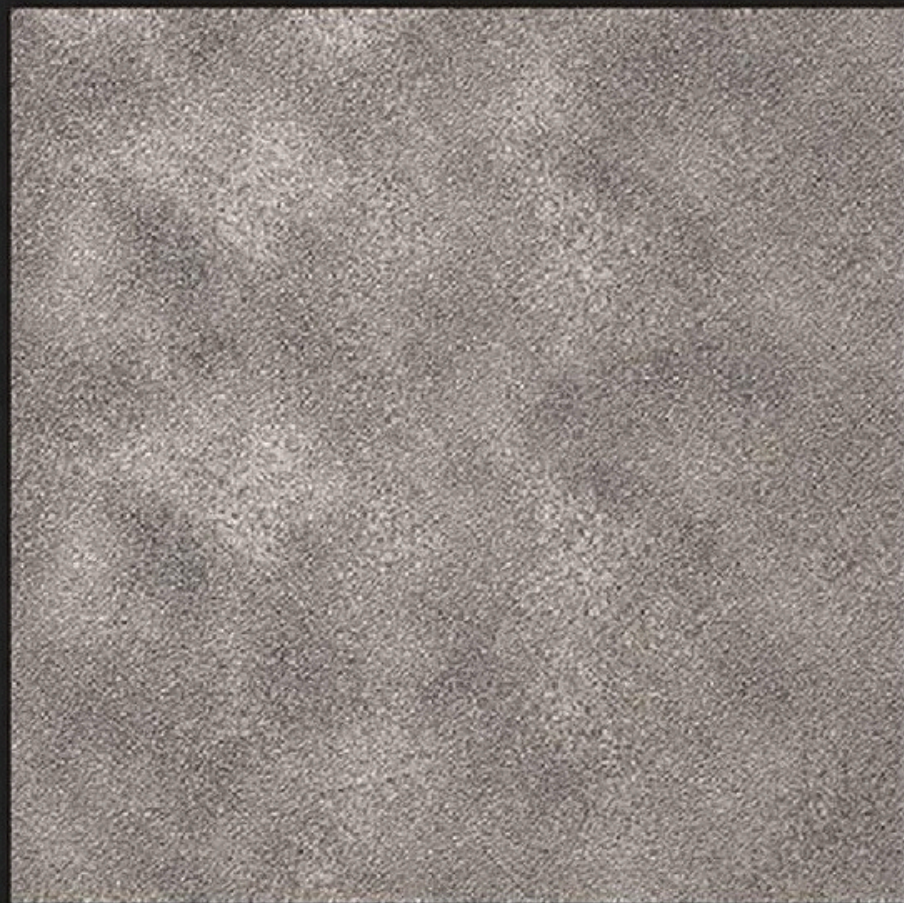

WALL

FLOOR

INDOOR

RECEPTION

BEDROOM

BATHROOM

WHITE BODY
PORCELAIN TILES **600**X
600mm

4002