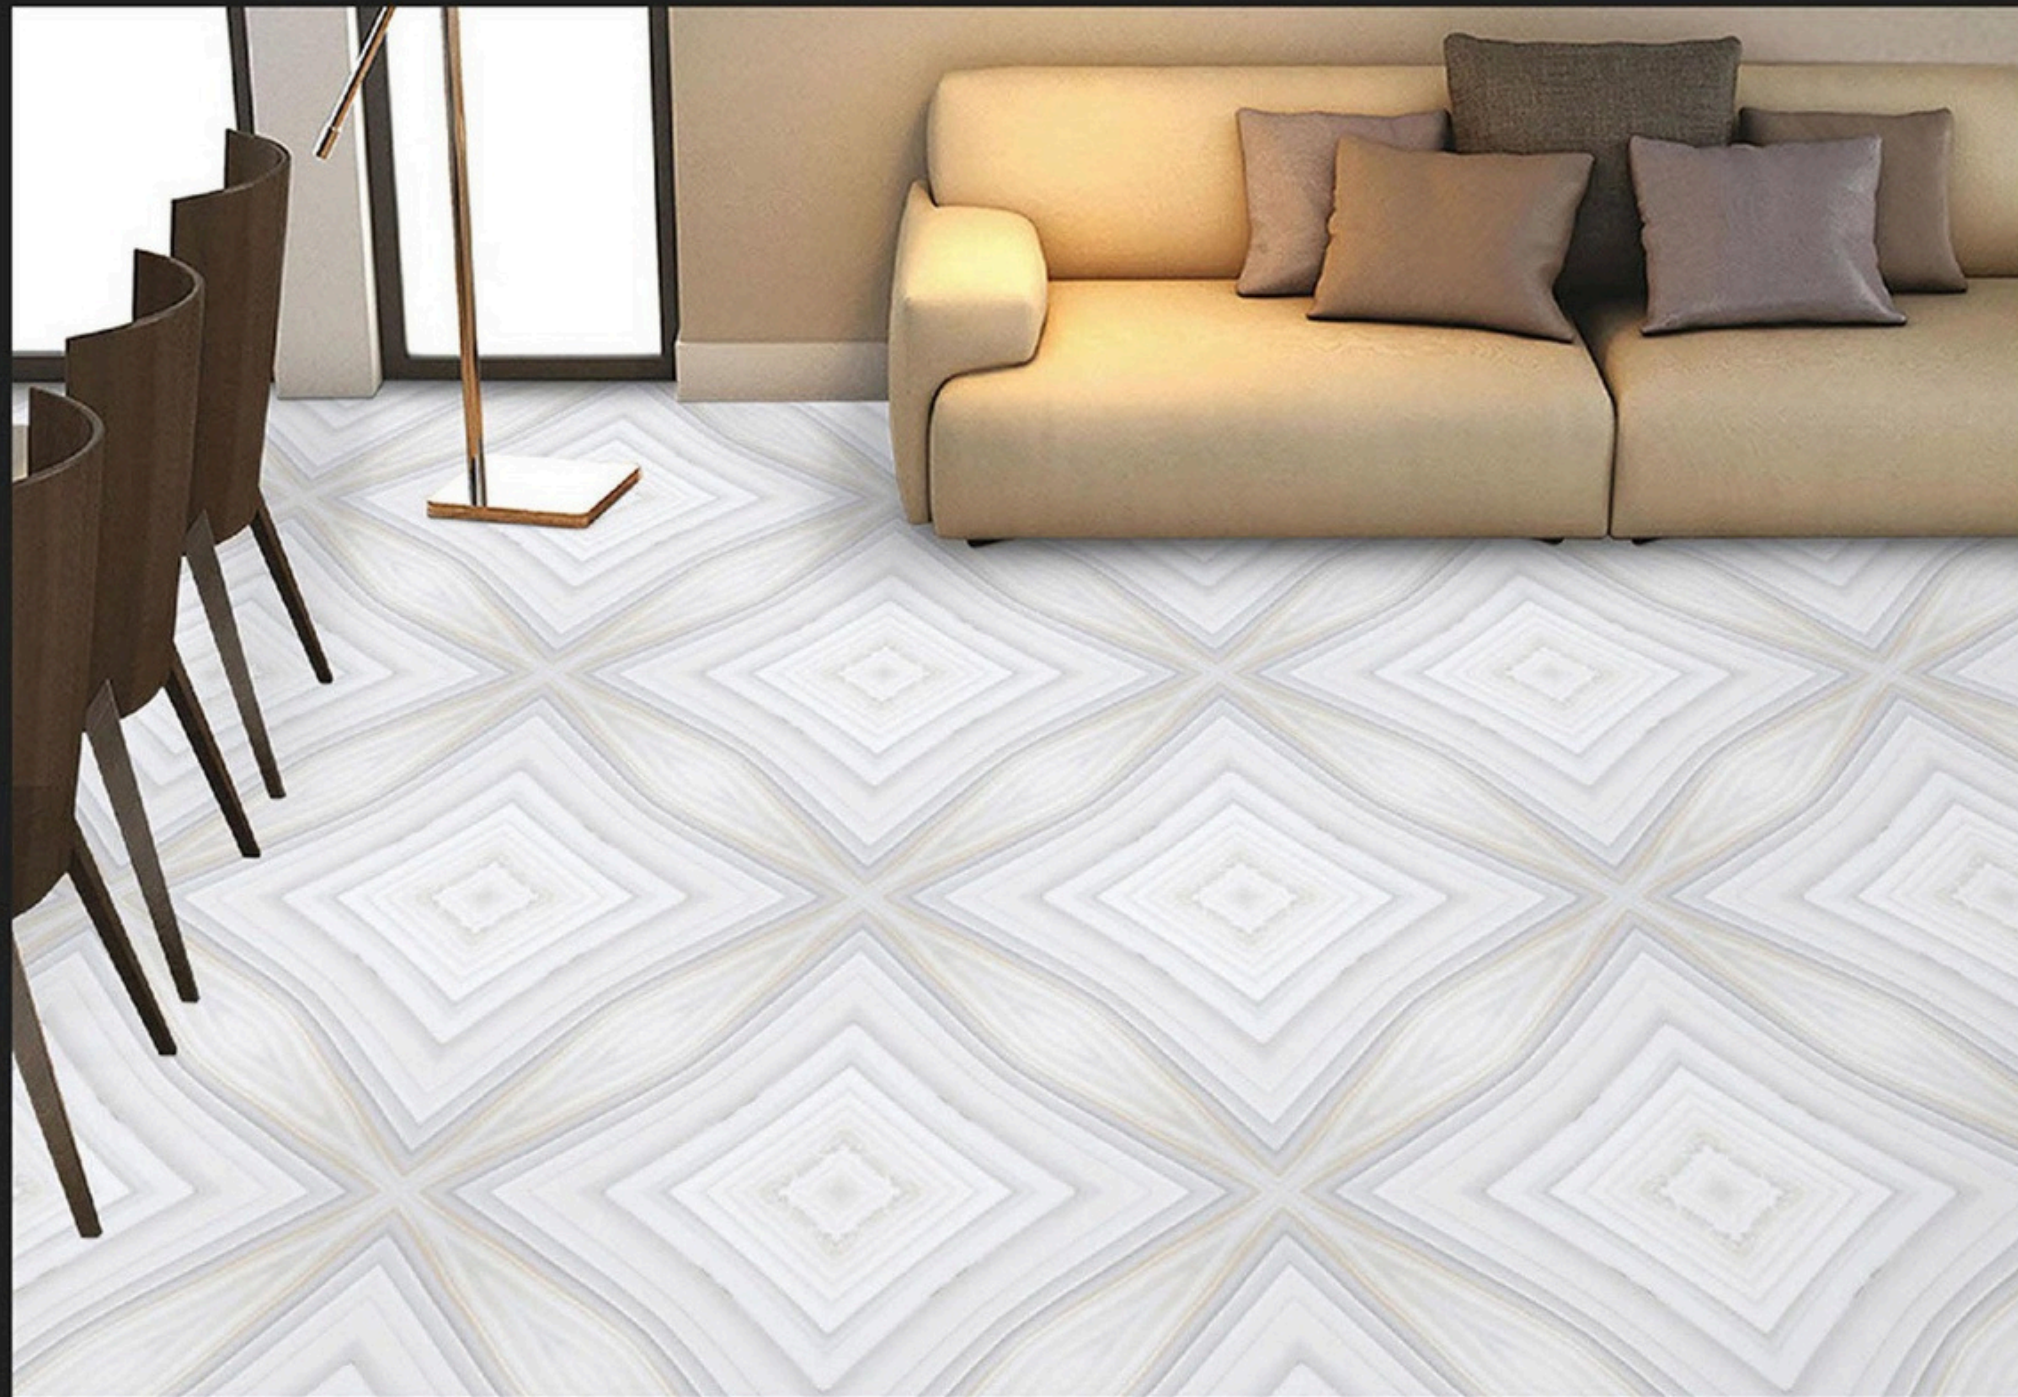

WHITE BODY
PORCELAIN TILES **600**x
600mm

BM GI-05

Application :

WALL

FLOOR

INDOOR

RECEPTION

BEDROOM