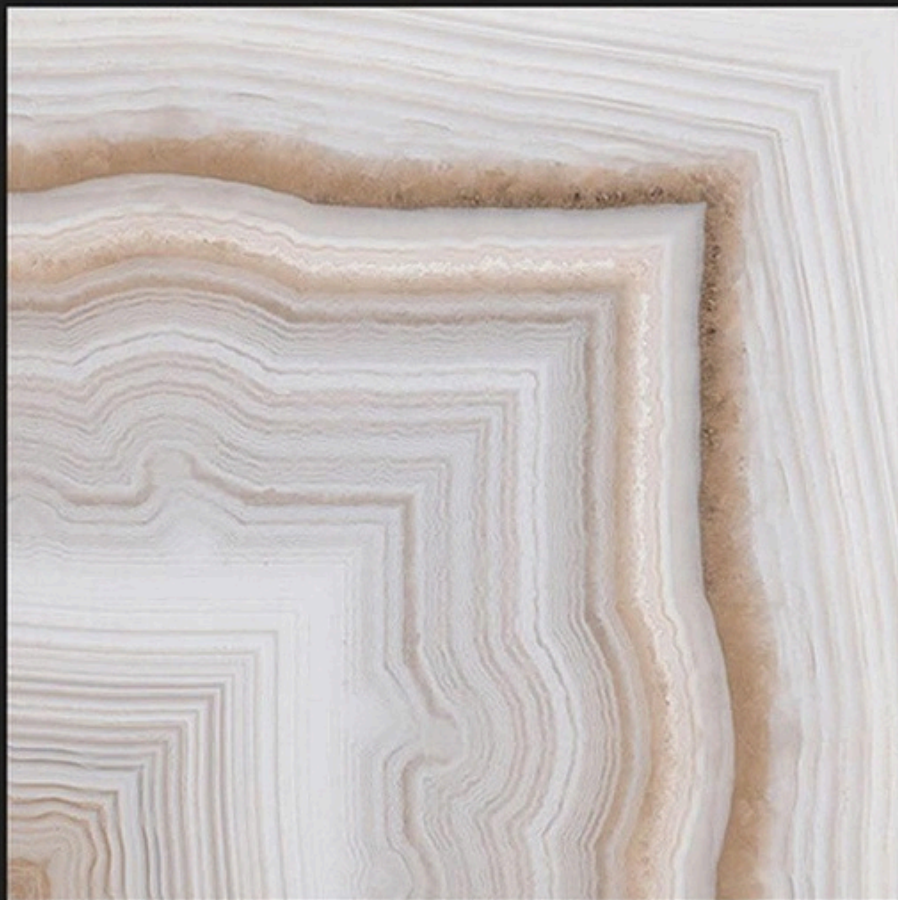

WHITE BODY
PORCELAIN TILES **600** X
600 mm

BM GL-09

Application :

WALL

FLOOR

INDOOR

RECEPTION

BEDROOM

BATHROOM