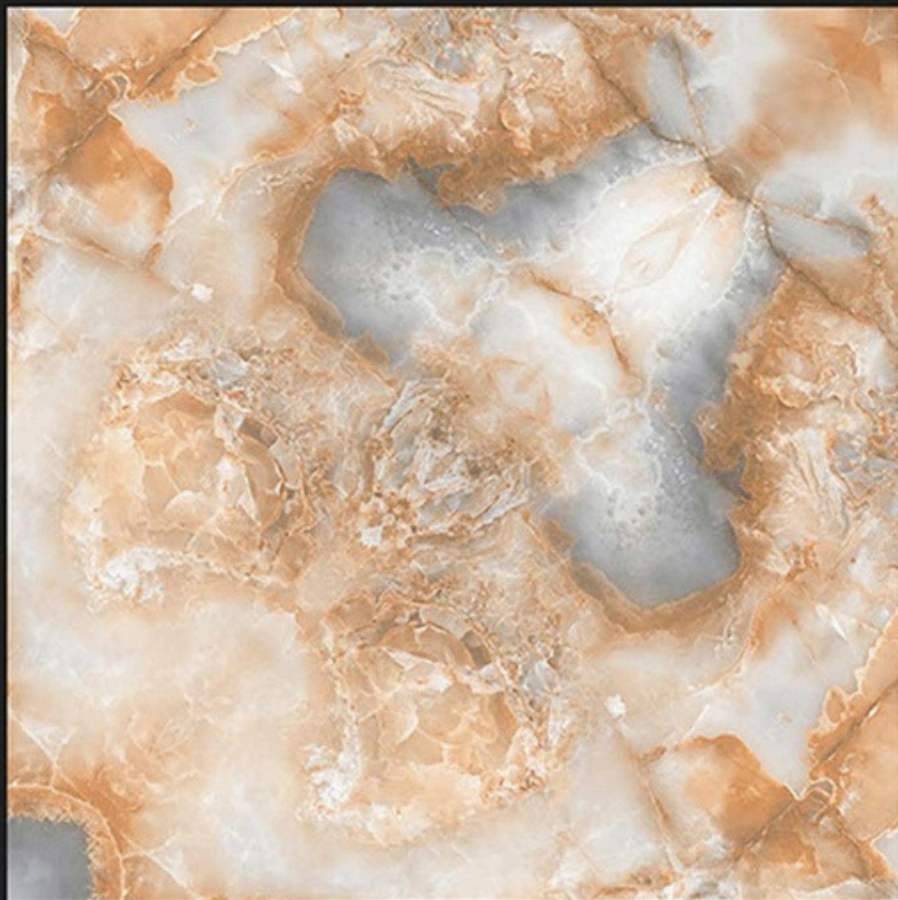

INDOOR

RECEPTION

BEDROOM

BATHROOM

WHITE BODY
PORCELAIN TILES **600**X
600mm

BM GI-11

Application :

WALL