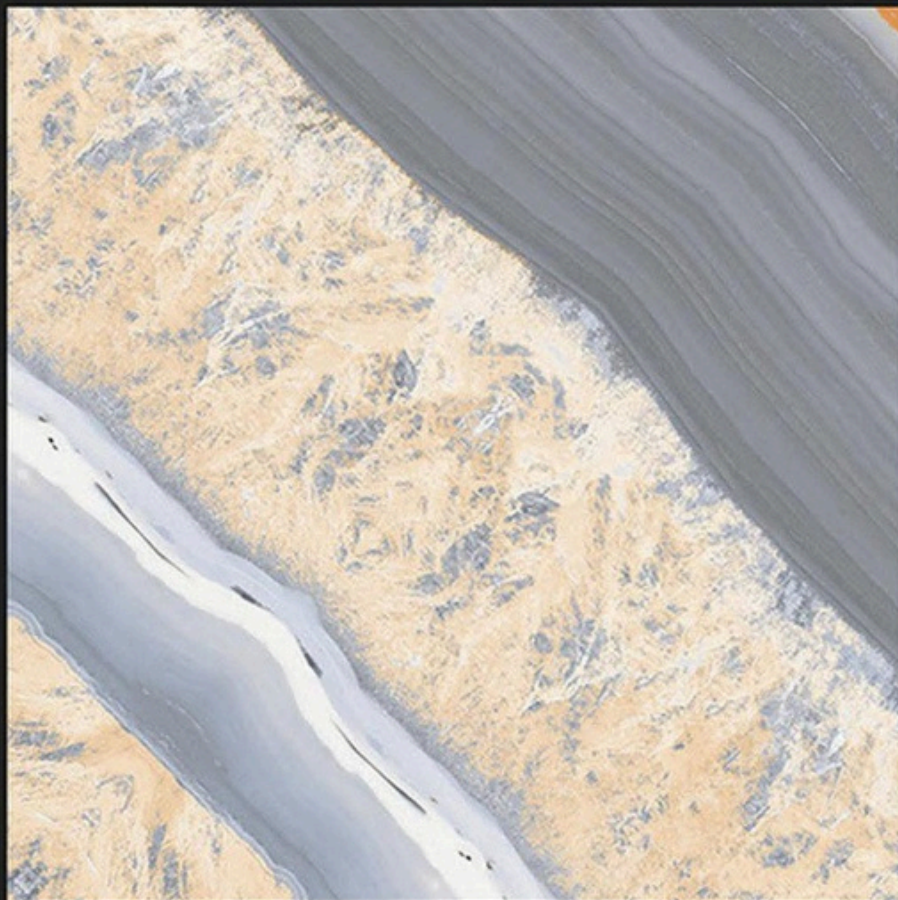

FLOOR

INDOOR

RECEPTION

BEDROOM

BATHROOM

WHITE BODY
PORCELAIN TILES **600**X
600mm

BM GI-02

Application :