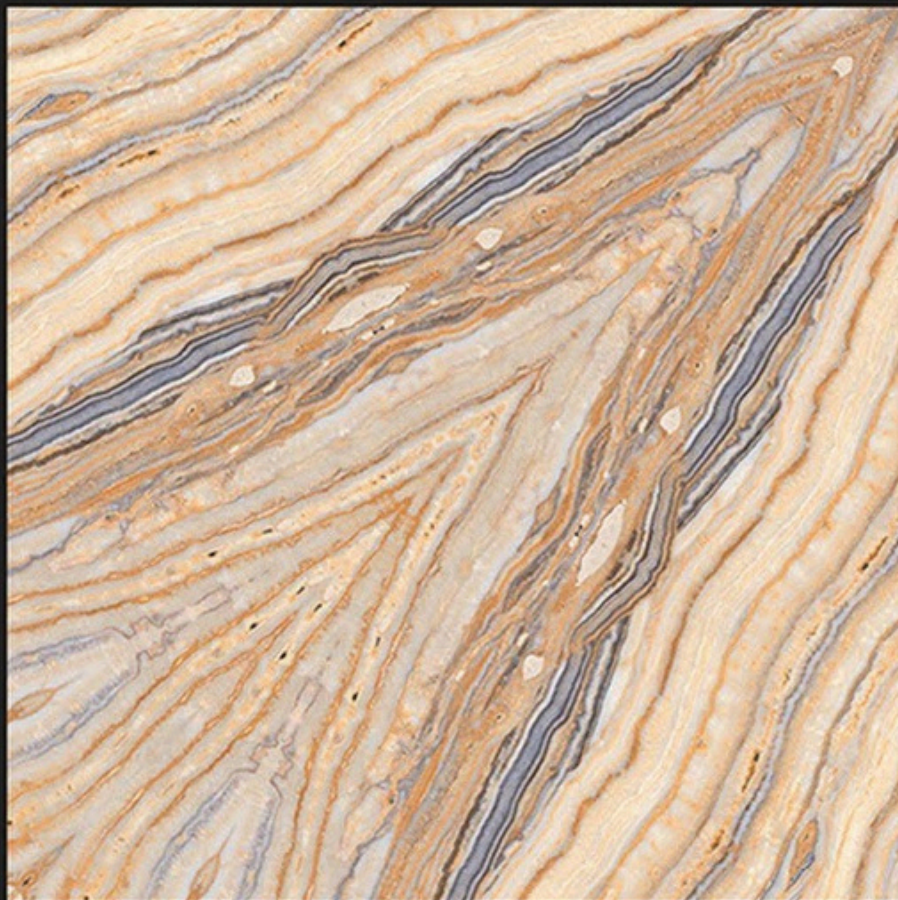

WHITE BODY
PORCELAIN TILES **600**X
600mm

BM GL-04

Application :

WALL

FLOOR

INDOOR

RECEPTION

BEDROOM

BATHROOM