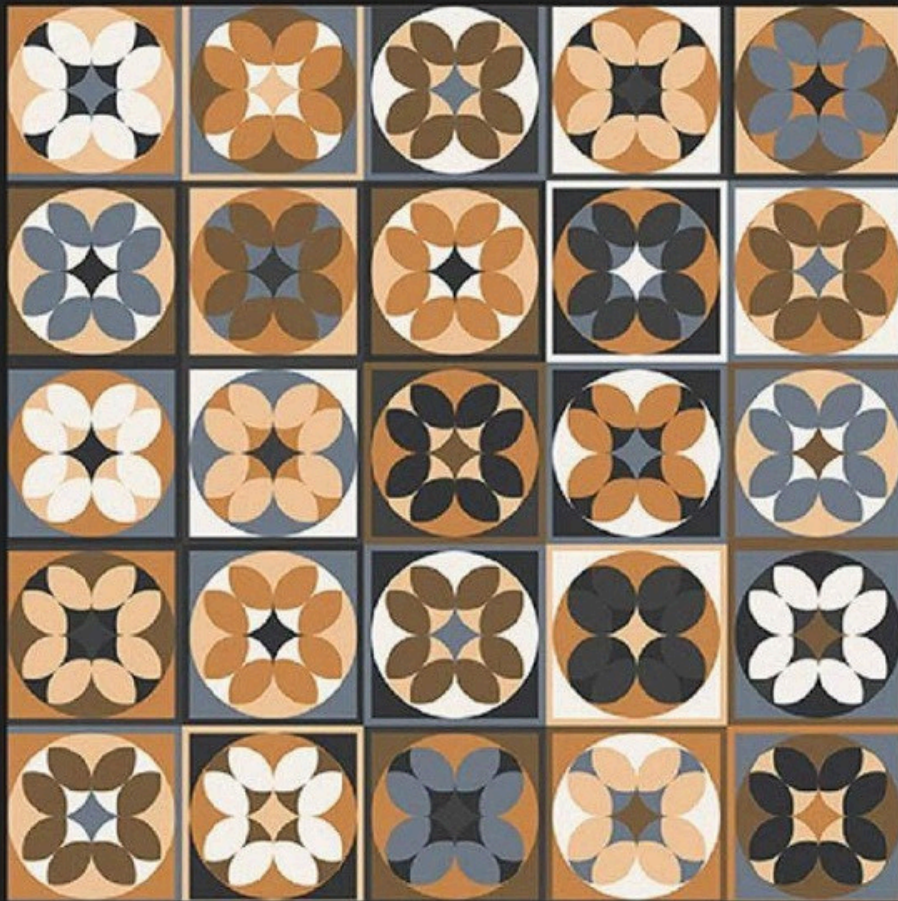

BEDROOM

BATHROOM

WHITE BODY
PORCELAIN TILES **600**X
600mm

MO_6008

Application :

- WALL
- FLOOR
- INDOOR
- RECEPTION
- BEDROOM
- BATHROOM

WHITE BODY
PORCELAIN TILES **600** X
600 mm

MO_6009