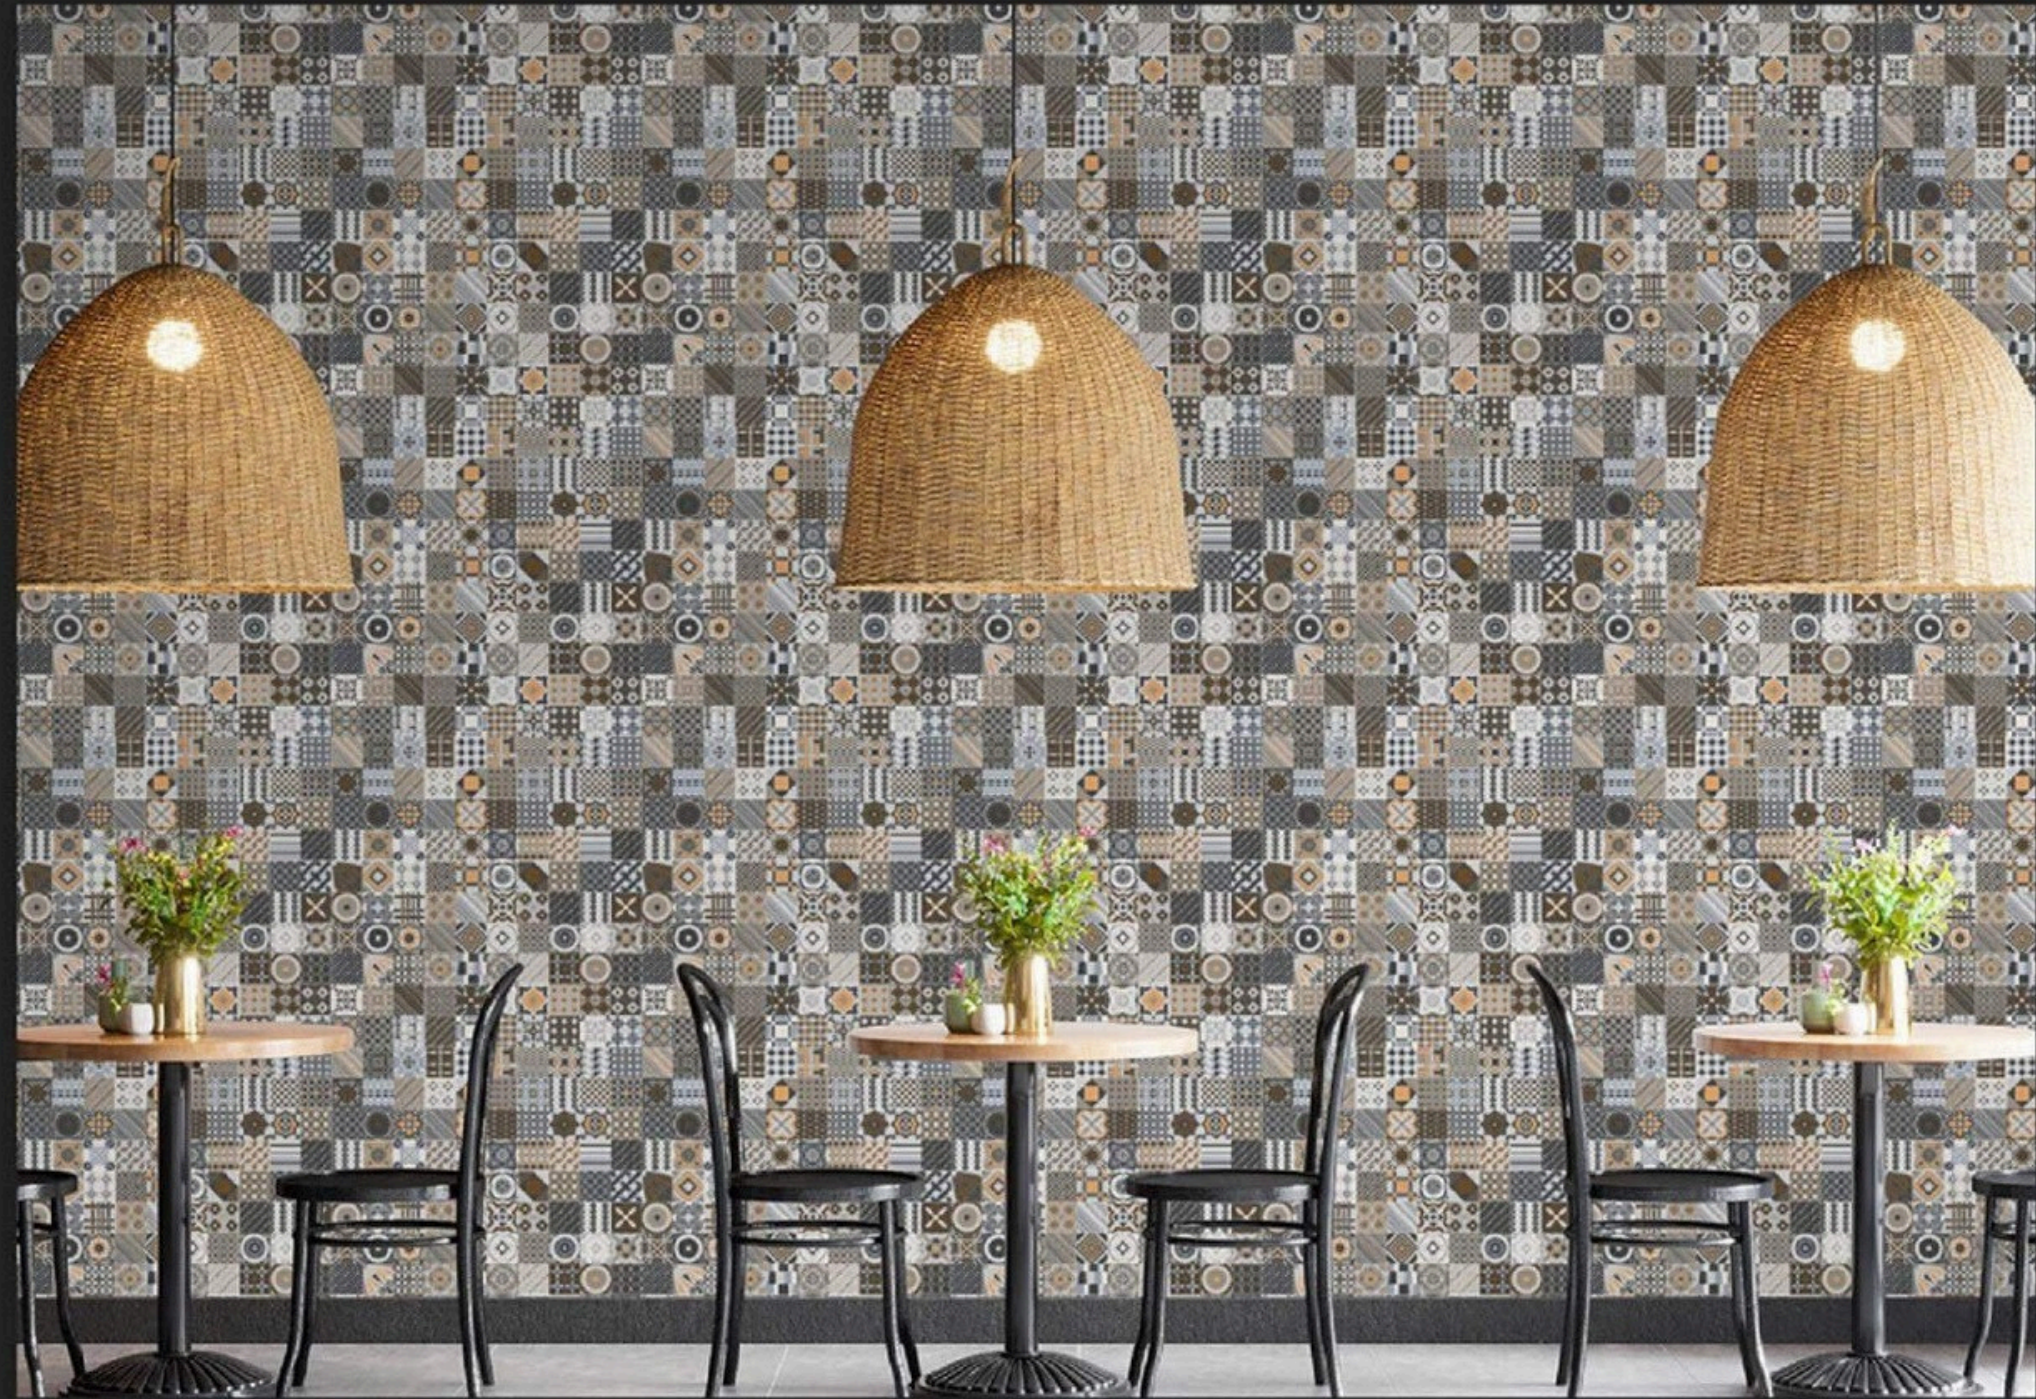

MO_6010

Application :

- WALL
- FLOOR
- INDOOR
- RECEPTION
- BEDROOM
- BATHROOM

WHITE BODY
PORCELAIN TILES **600**x
600mm

MO_6011

Application :

WALL

FLOOR