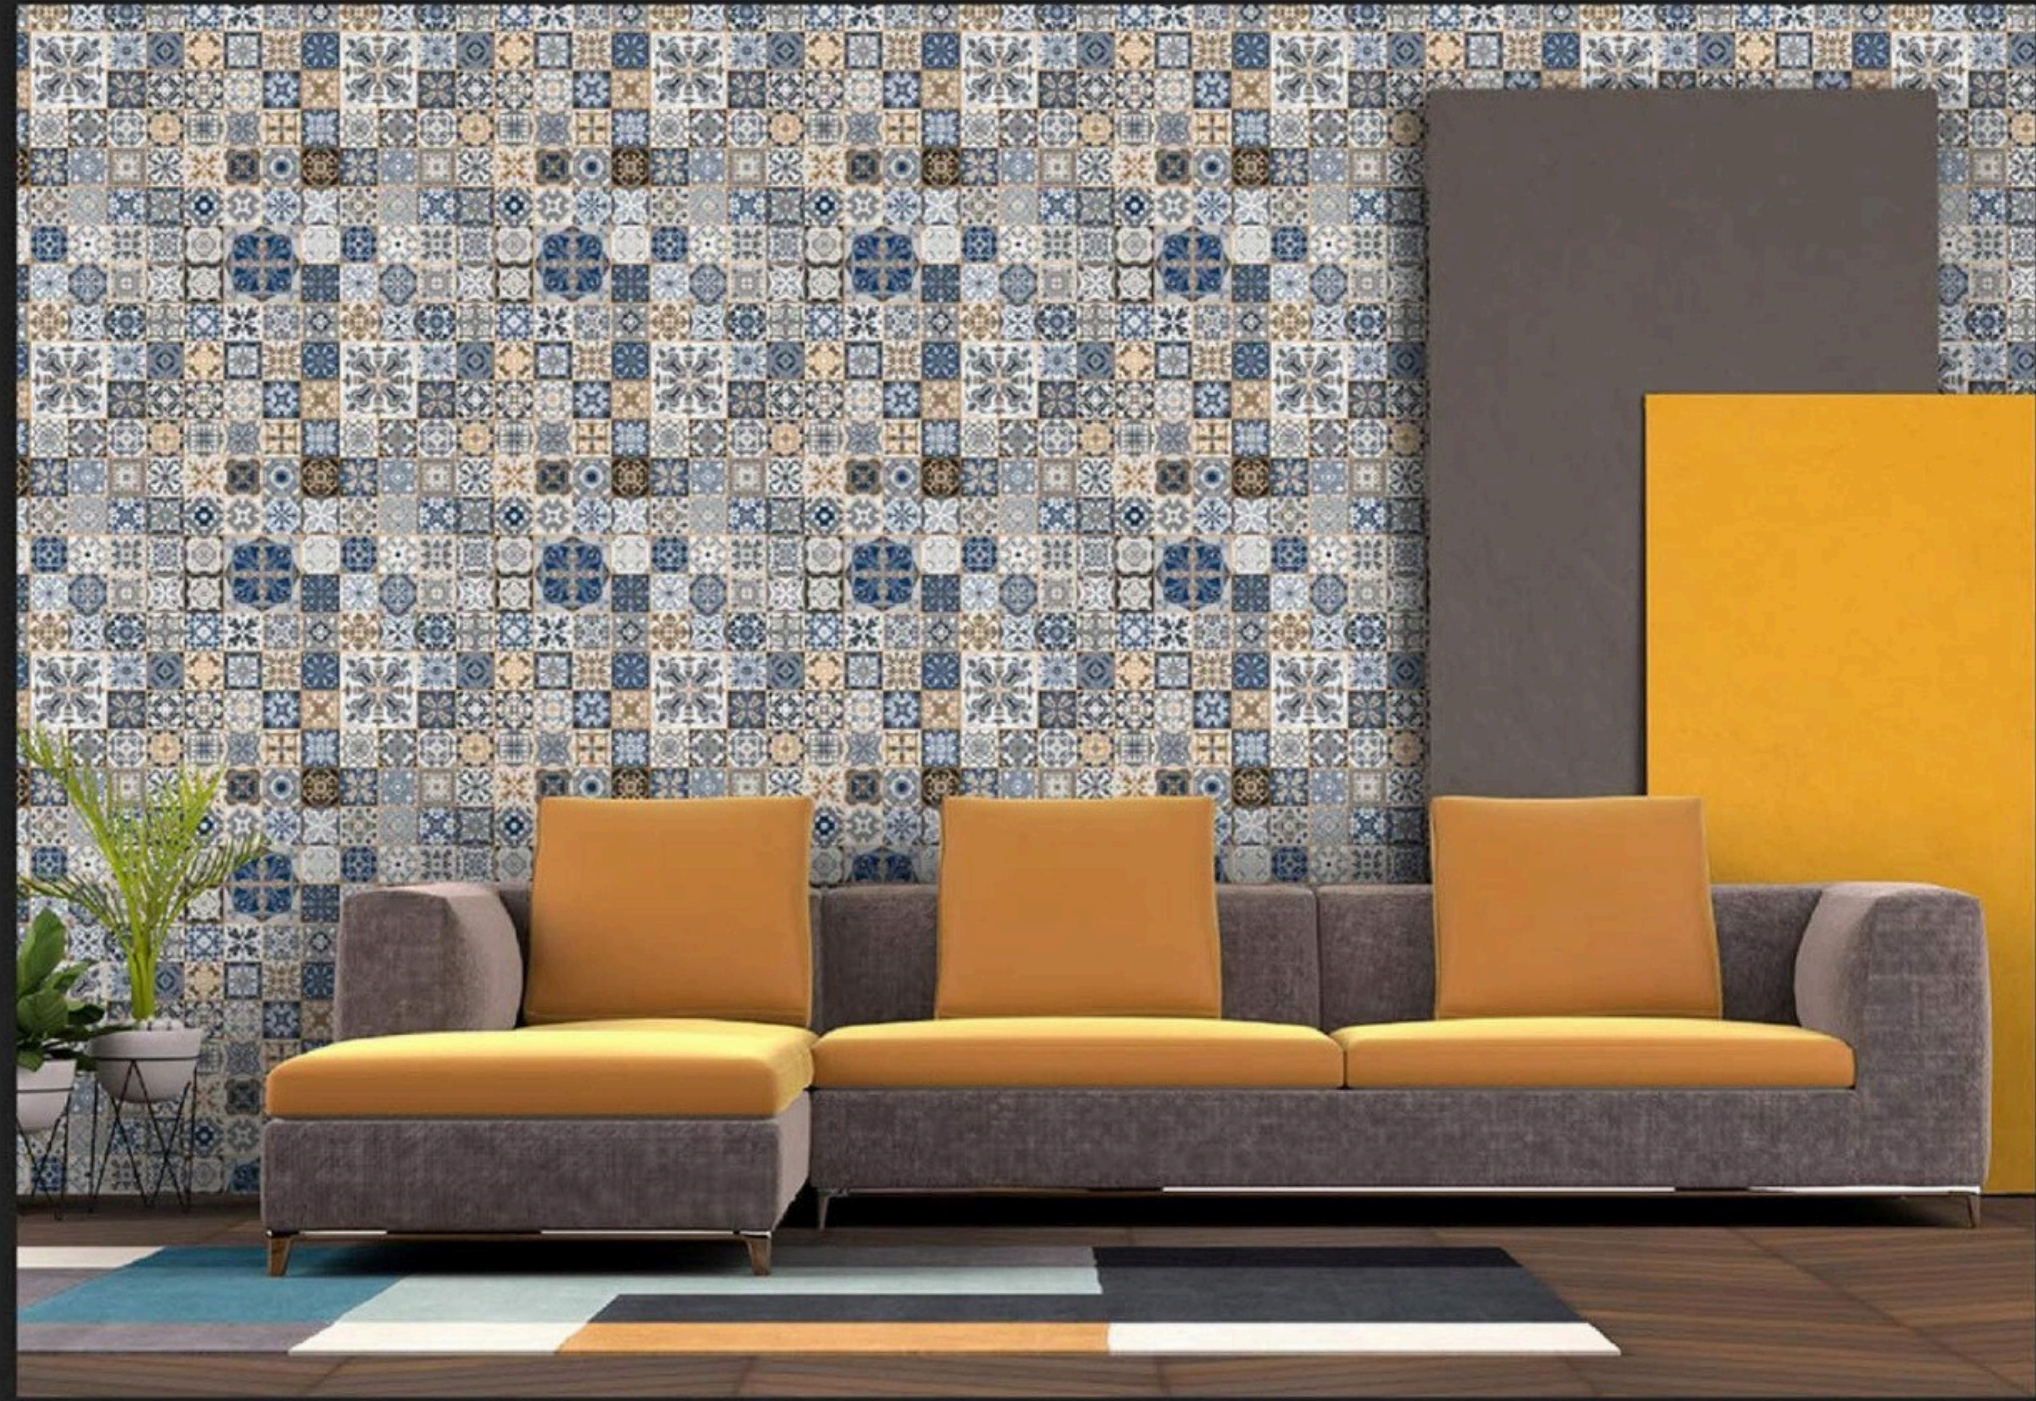

WHITE BODY
PORCELAIN TILES **600**x
600mm

MO_6006

Application :

WALL

FLOOR

INDOOR

RECEPTION

BEDROOM