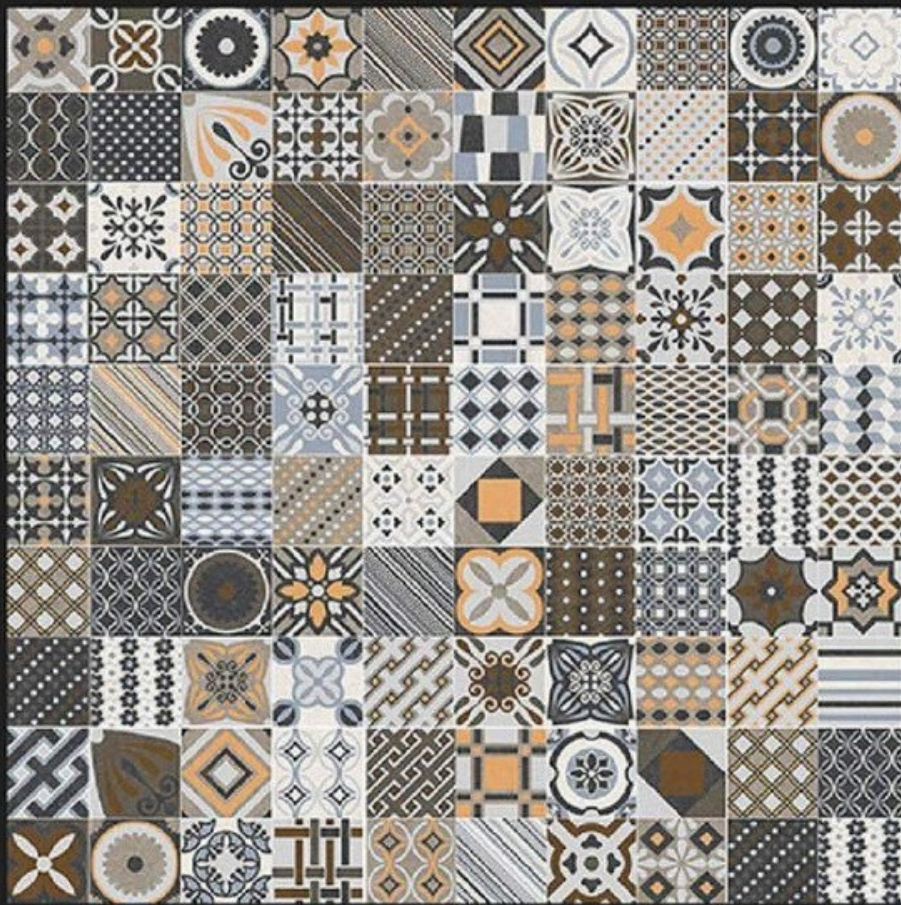

MO_6010

Application :

- WALL
- FLOOR
- INDOOR
- RECEPTION
- BEDROOM
- BATHROOM

WHITE BODY
PORCELAIN TILES **600**x
600mm

MO_6011

Application :

WALL

FLOOR