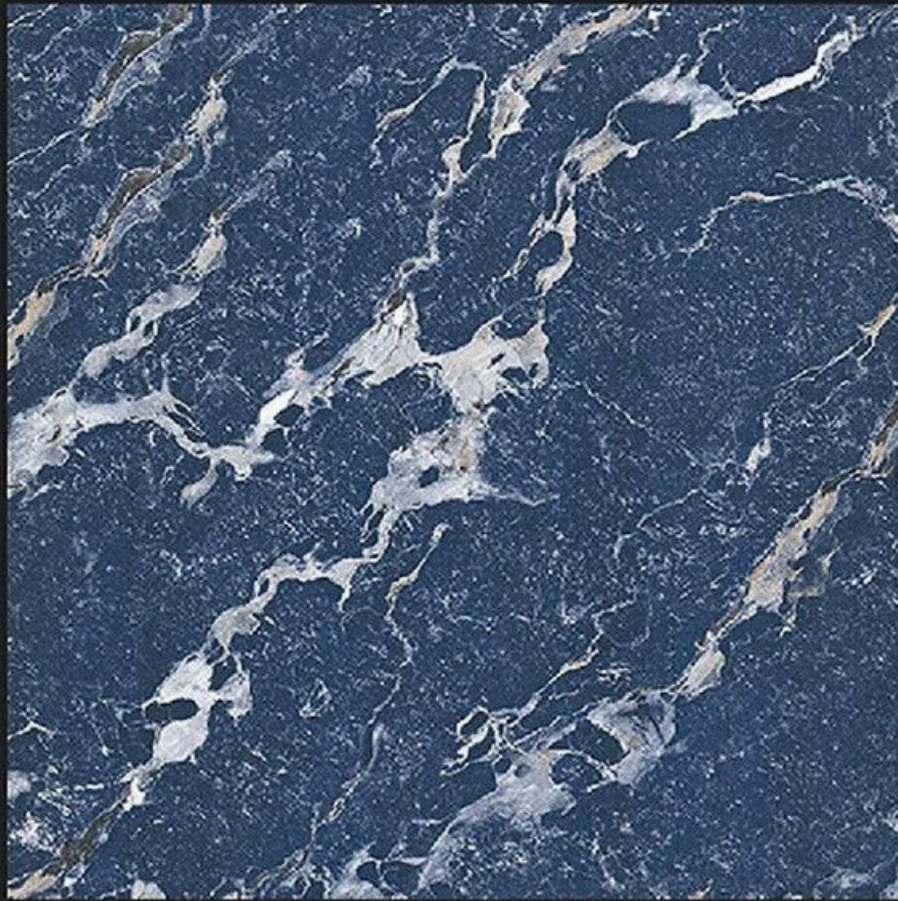

FLOOR

INDOOR

RECEPTION

BEDROOM

BATHROOM

WHITE BODY
PORCELAIN TILES **600**X
600mm

5051

Application :