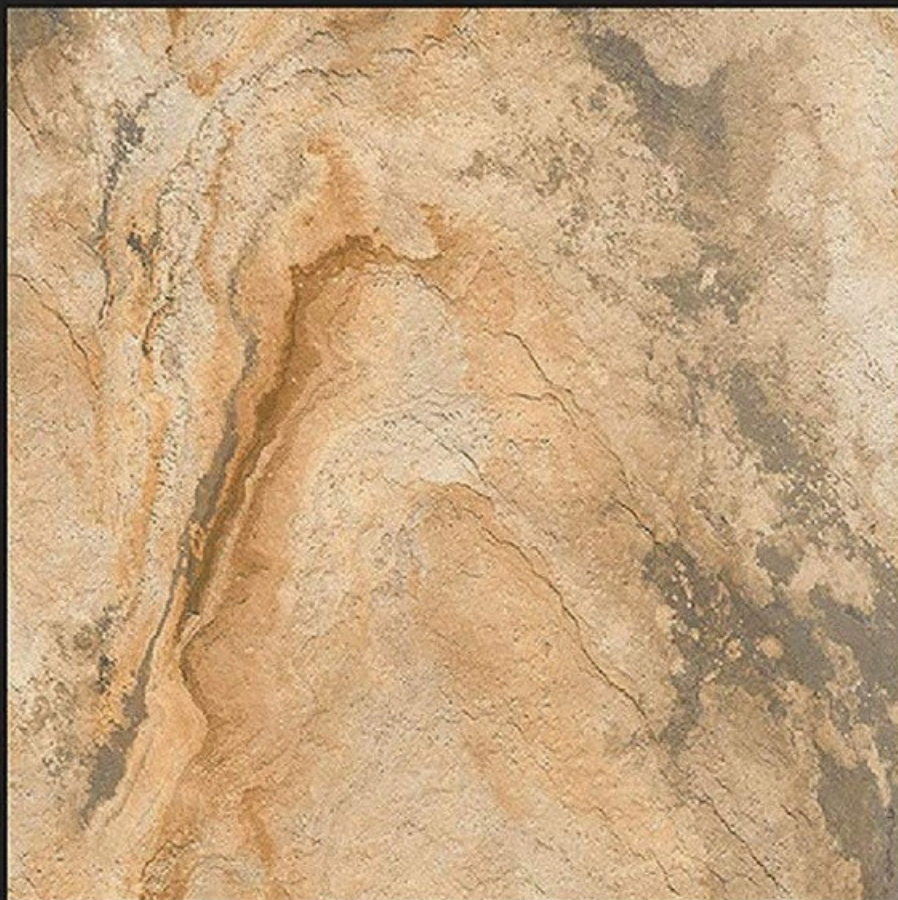

RECEPTION

BEDROOM

BATHROOM

WHITE BODY
PORCELAIN TILES

600X
600mm

5034

Application :

WALL