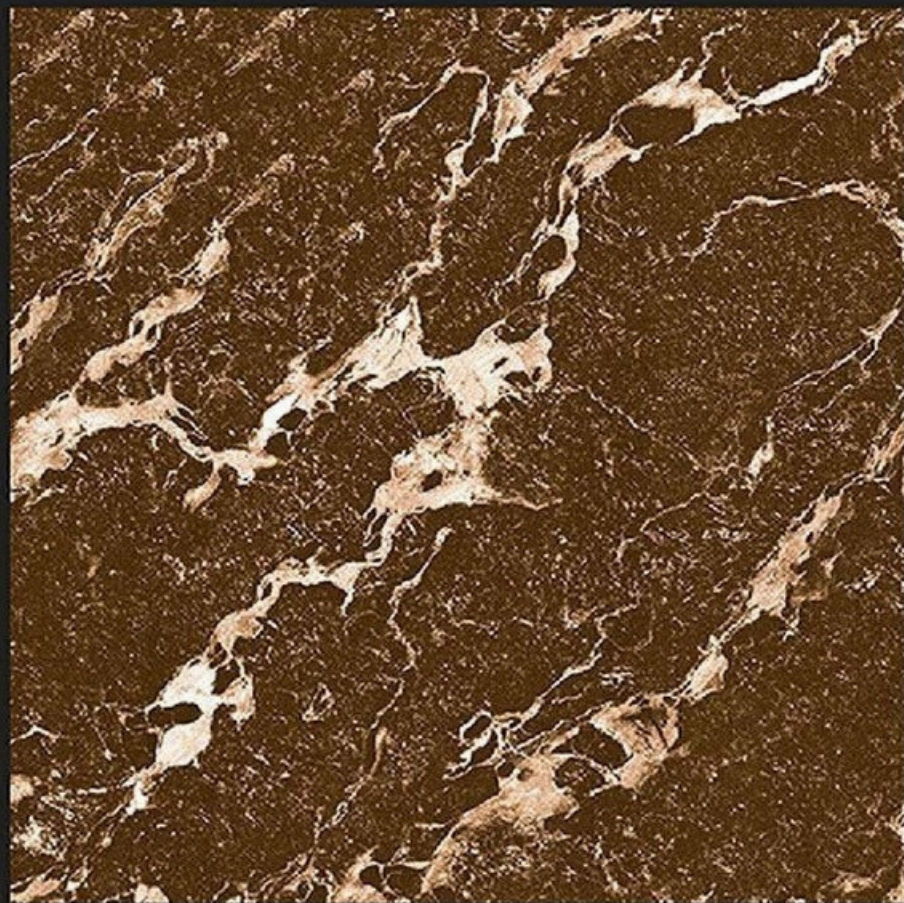

WALL

FLOOR

INDOOR

RECEPTION

BEDROOM

BATHROOM

WHITE BODY
PORCELAIN TILES **600**X
600mm

5052