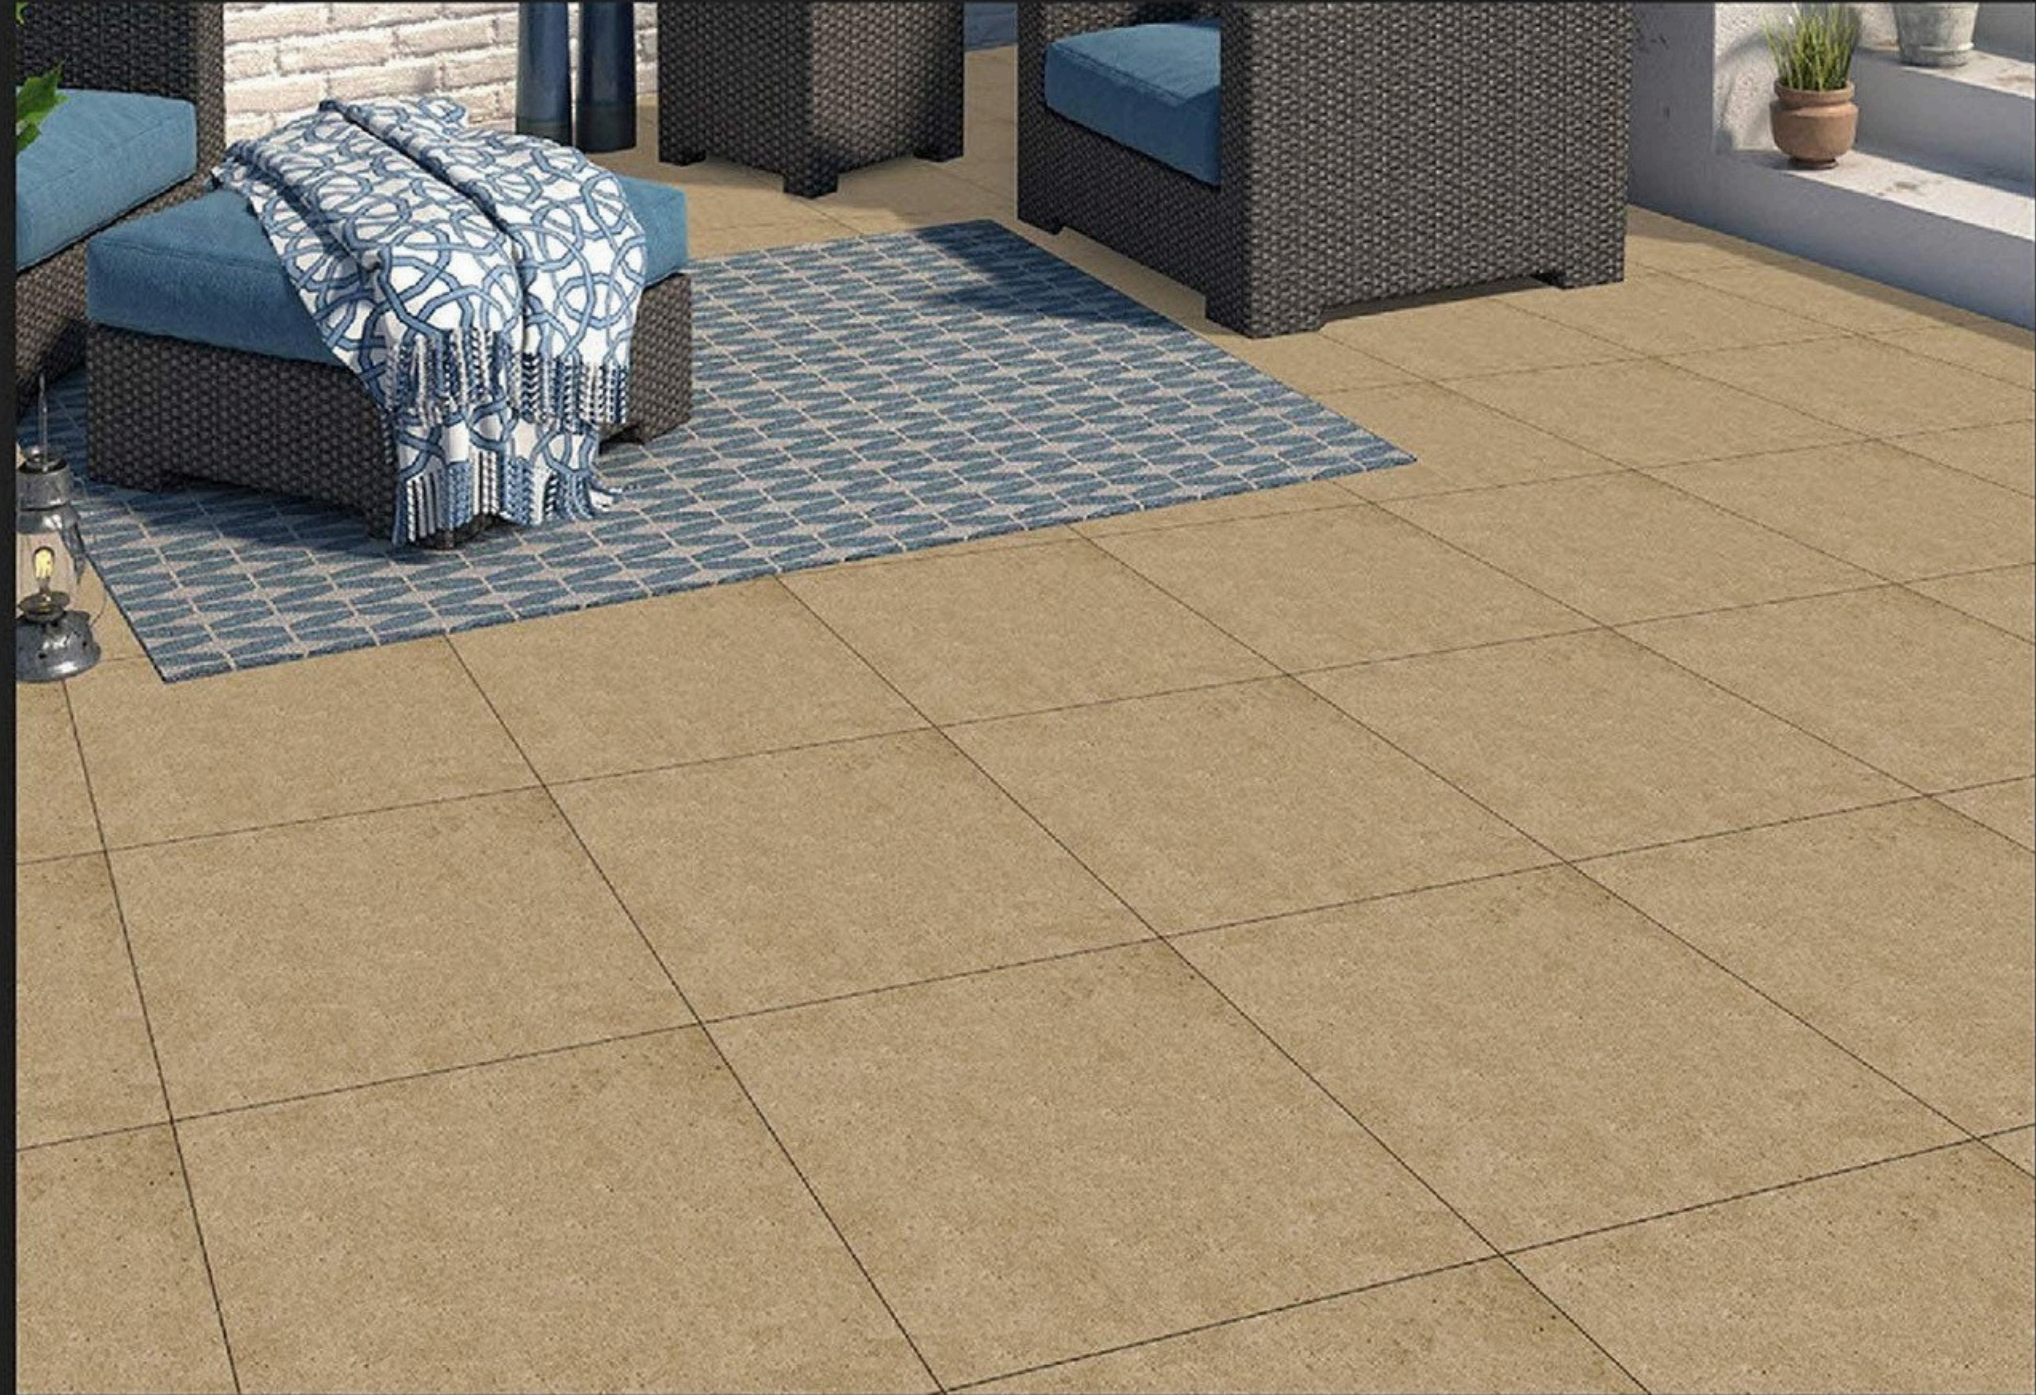

5008

Application :

- WALL
- FLOOR
- INDOOR
- RECEPTION
- BEDROOM
- BATHROOM

WHITE BODY
PORCELAIN TILES

600 X
600 mm

5011

Application :

WALL