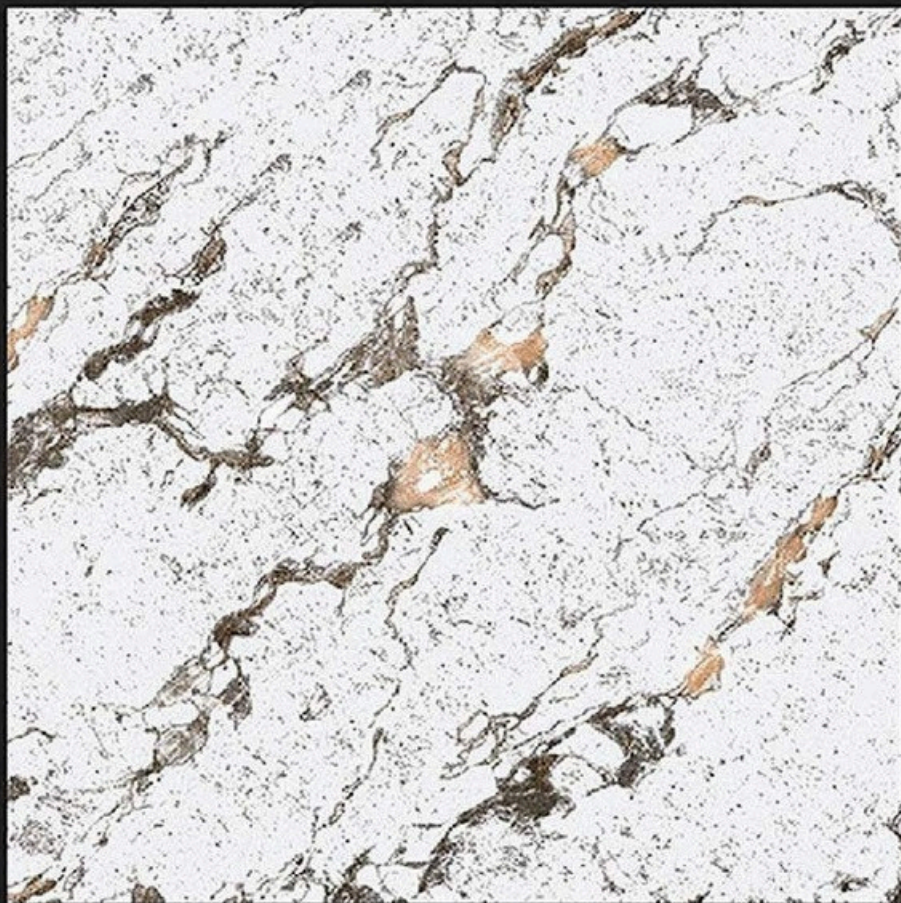

BEDROOM

BATHROOM

WHITE BODY
PORCELAIN TILES

600 X
600 mm

5044

Application :

WALL

FLOOR