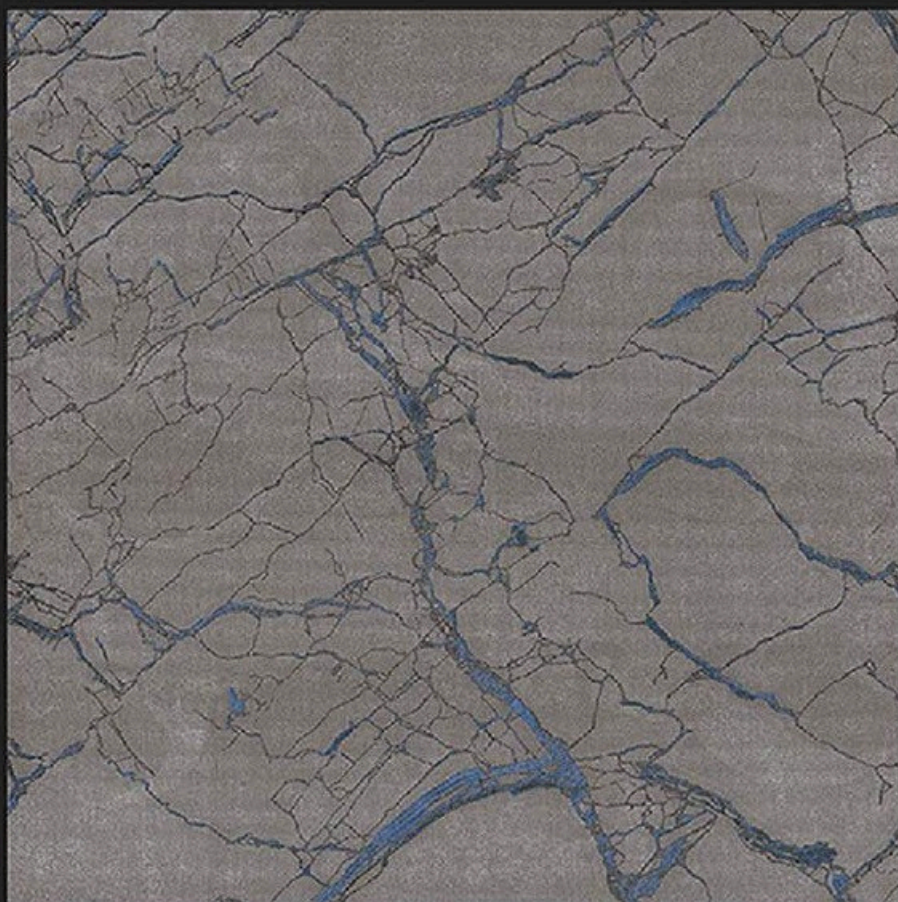

WALL

FLOOR

INDOOR

RECEPTION

BEDROOM

BATHROOM

WHITE BODY
PORCELAIN TILES **600**X
600mm

5046