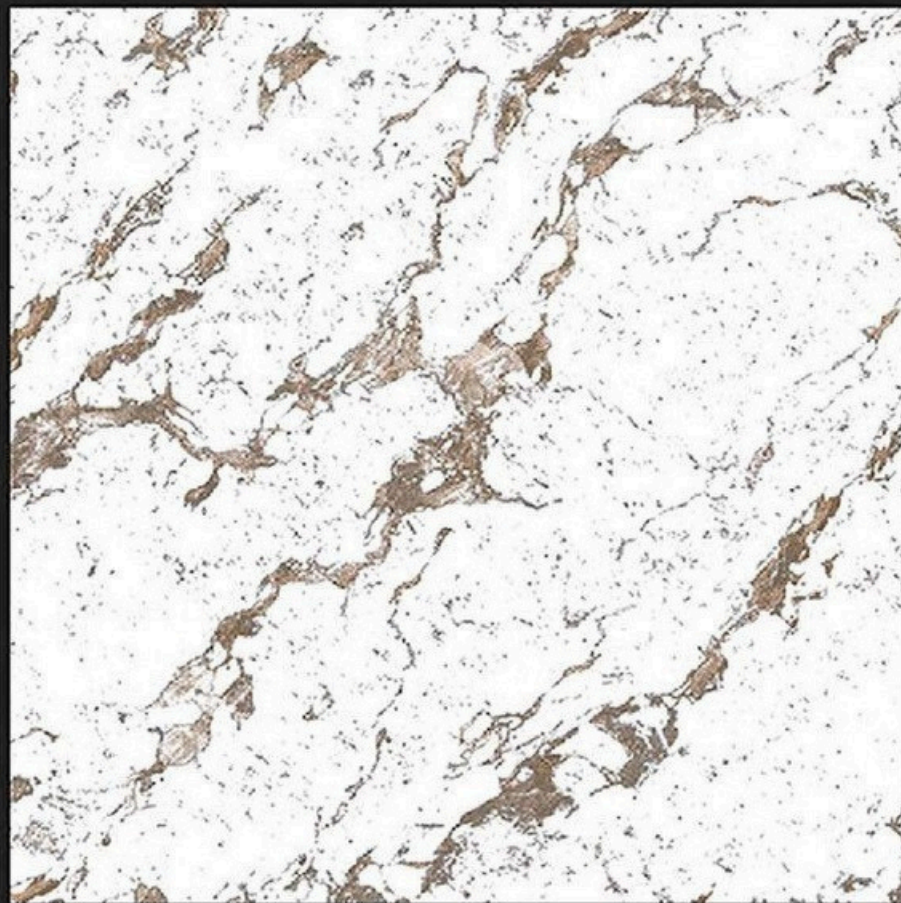

WHITE BODY
PORCELAIN TILES **600**X
600mm

5053

Application :

- WALL
- FLOOR
- INDOOR
- RECEPTION
- BEDROOM
- BATHROOM