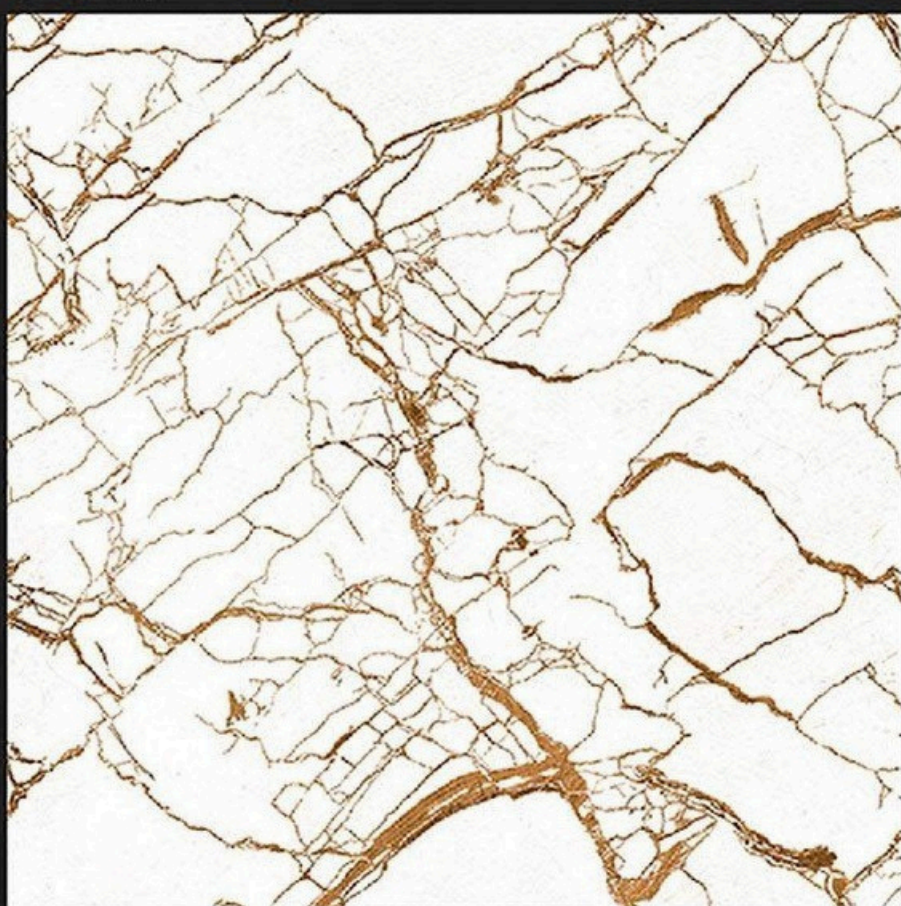

INDOOR

RECEPTION

BEDROOM

BATHROOM

WHITE BODY
PORCELAIN TILES

600X
600mm

5045

Application :