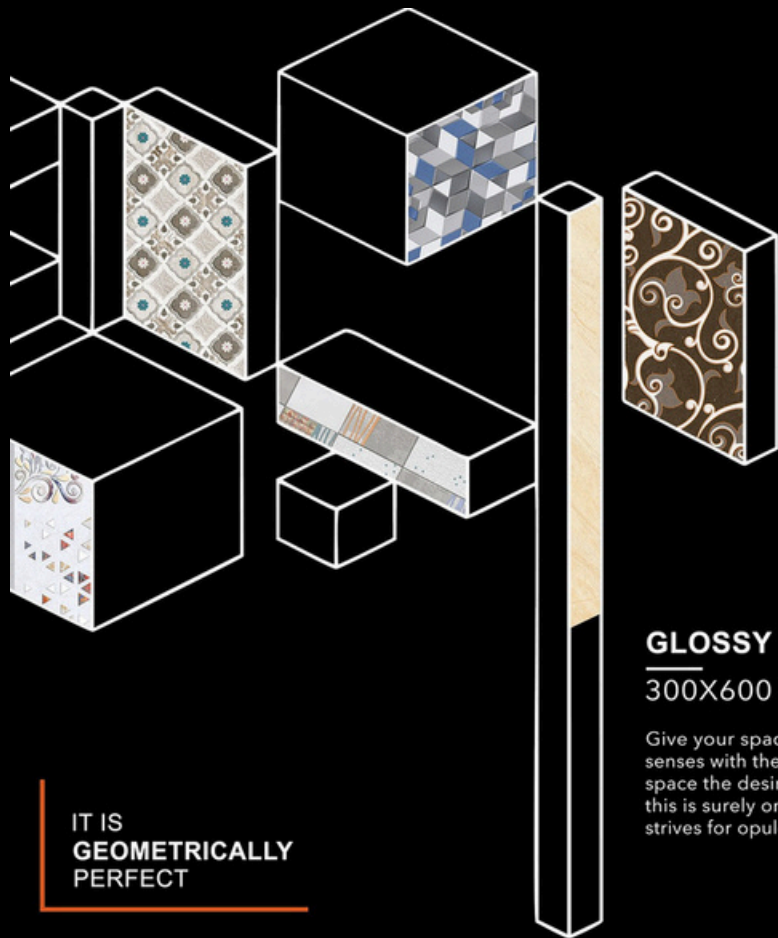

**GLOSSY SERIES**

**12X24 INCH**

**300X600 MM**

IT IS  
**GEOMETRICALLY  
PERFECT**