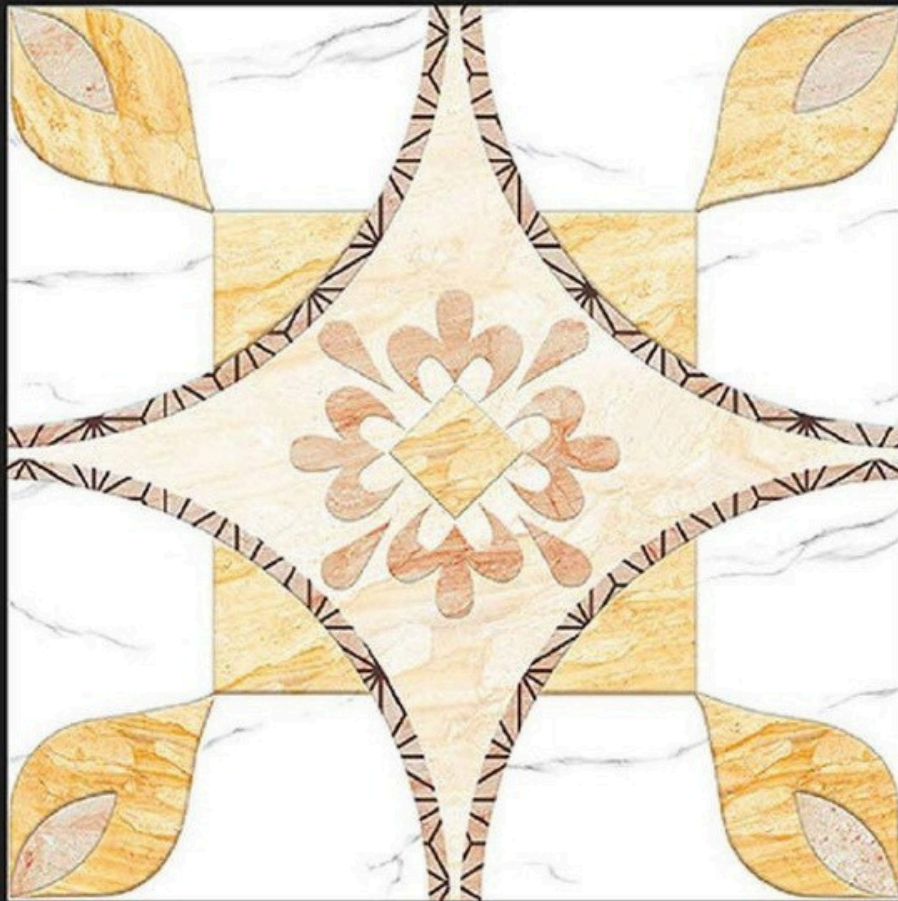

RECEPTION

BEDROOM

BATHROOM

WHITE BODY
PORCELAIN TILES **600**X
600mm

2015

Application :

WALL

FLOOR