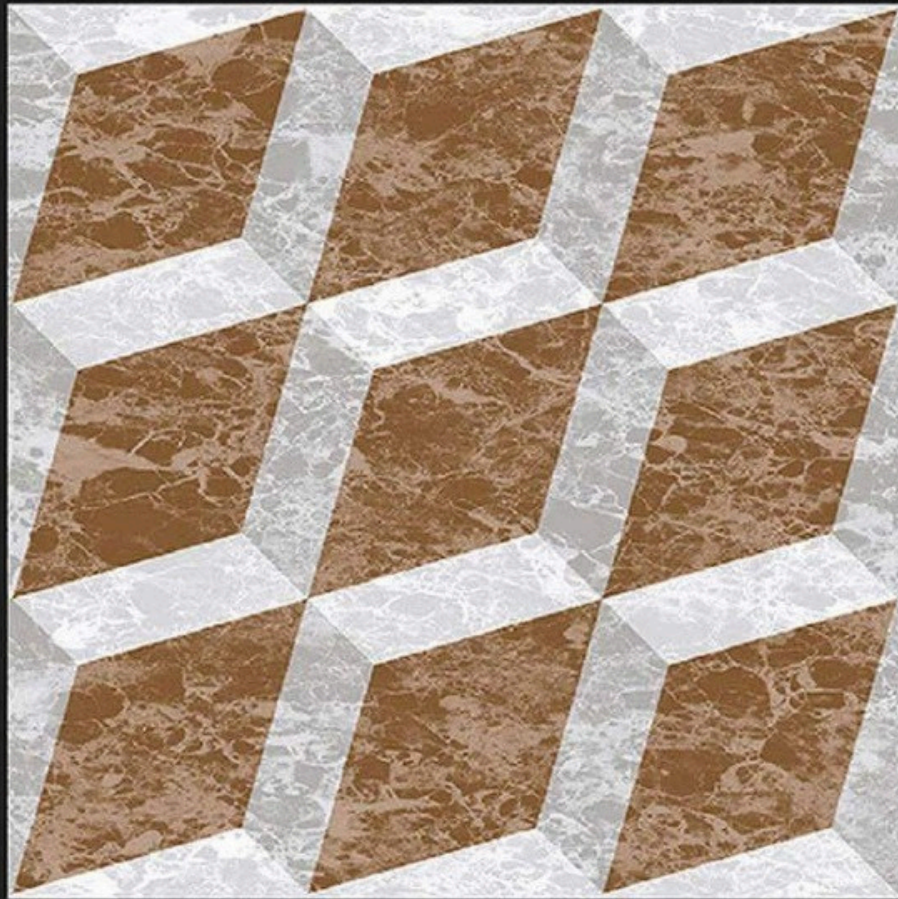

FLOOR

INDOOR

RECEPTION

BEDROOM

BATHROOM

WHITE BODY
PORCELAIN TILES **600**X
600mm

2026

Application :