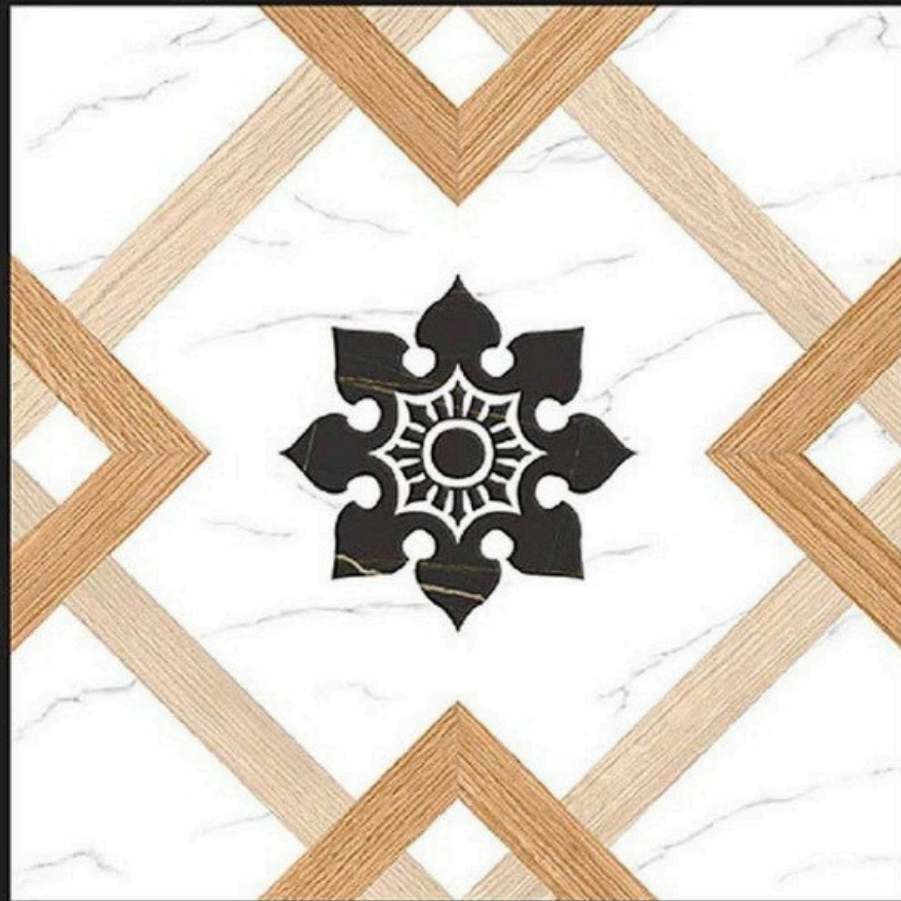

WHITE BODY
PORCELAIN TILES

600 X
600 mm

2019

Application :

WALL

FLOOR

INDOOR

RECEPTION

BEDROOM

BATHROOM