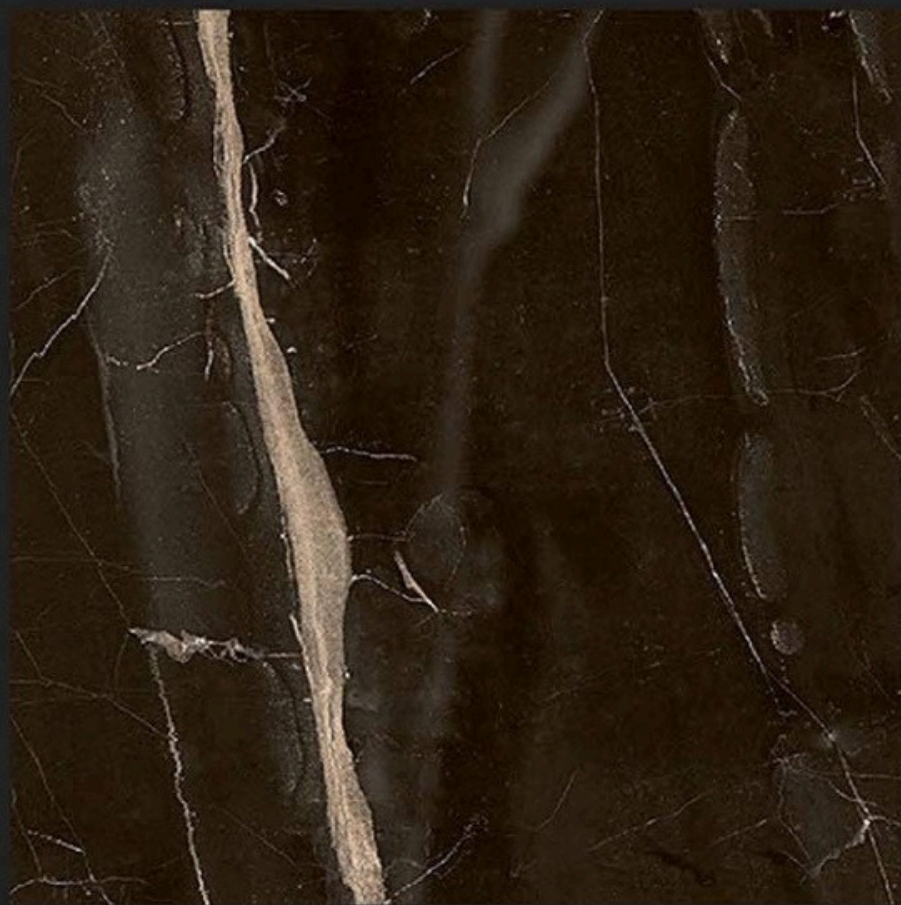

RECEPTION

BEDROOM

BATHROOM

WHITE BODY
PORCELAIN TILES

600X
600mm

2039

Application :

WALL