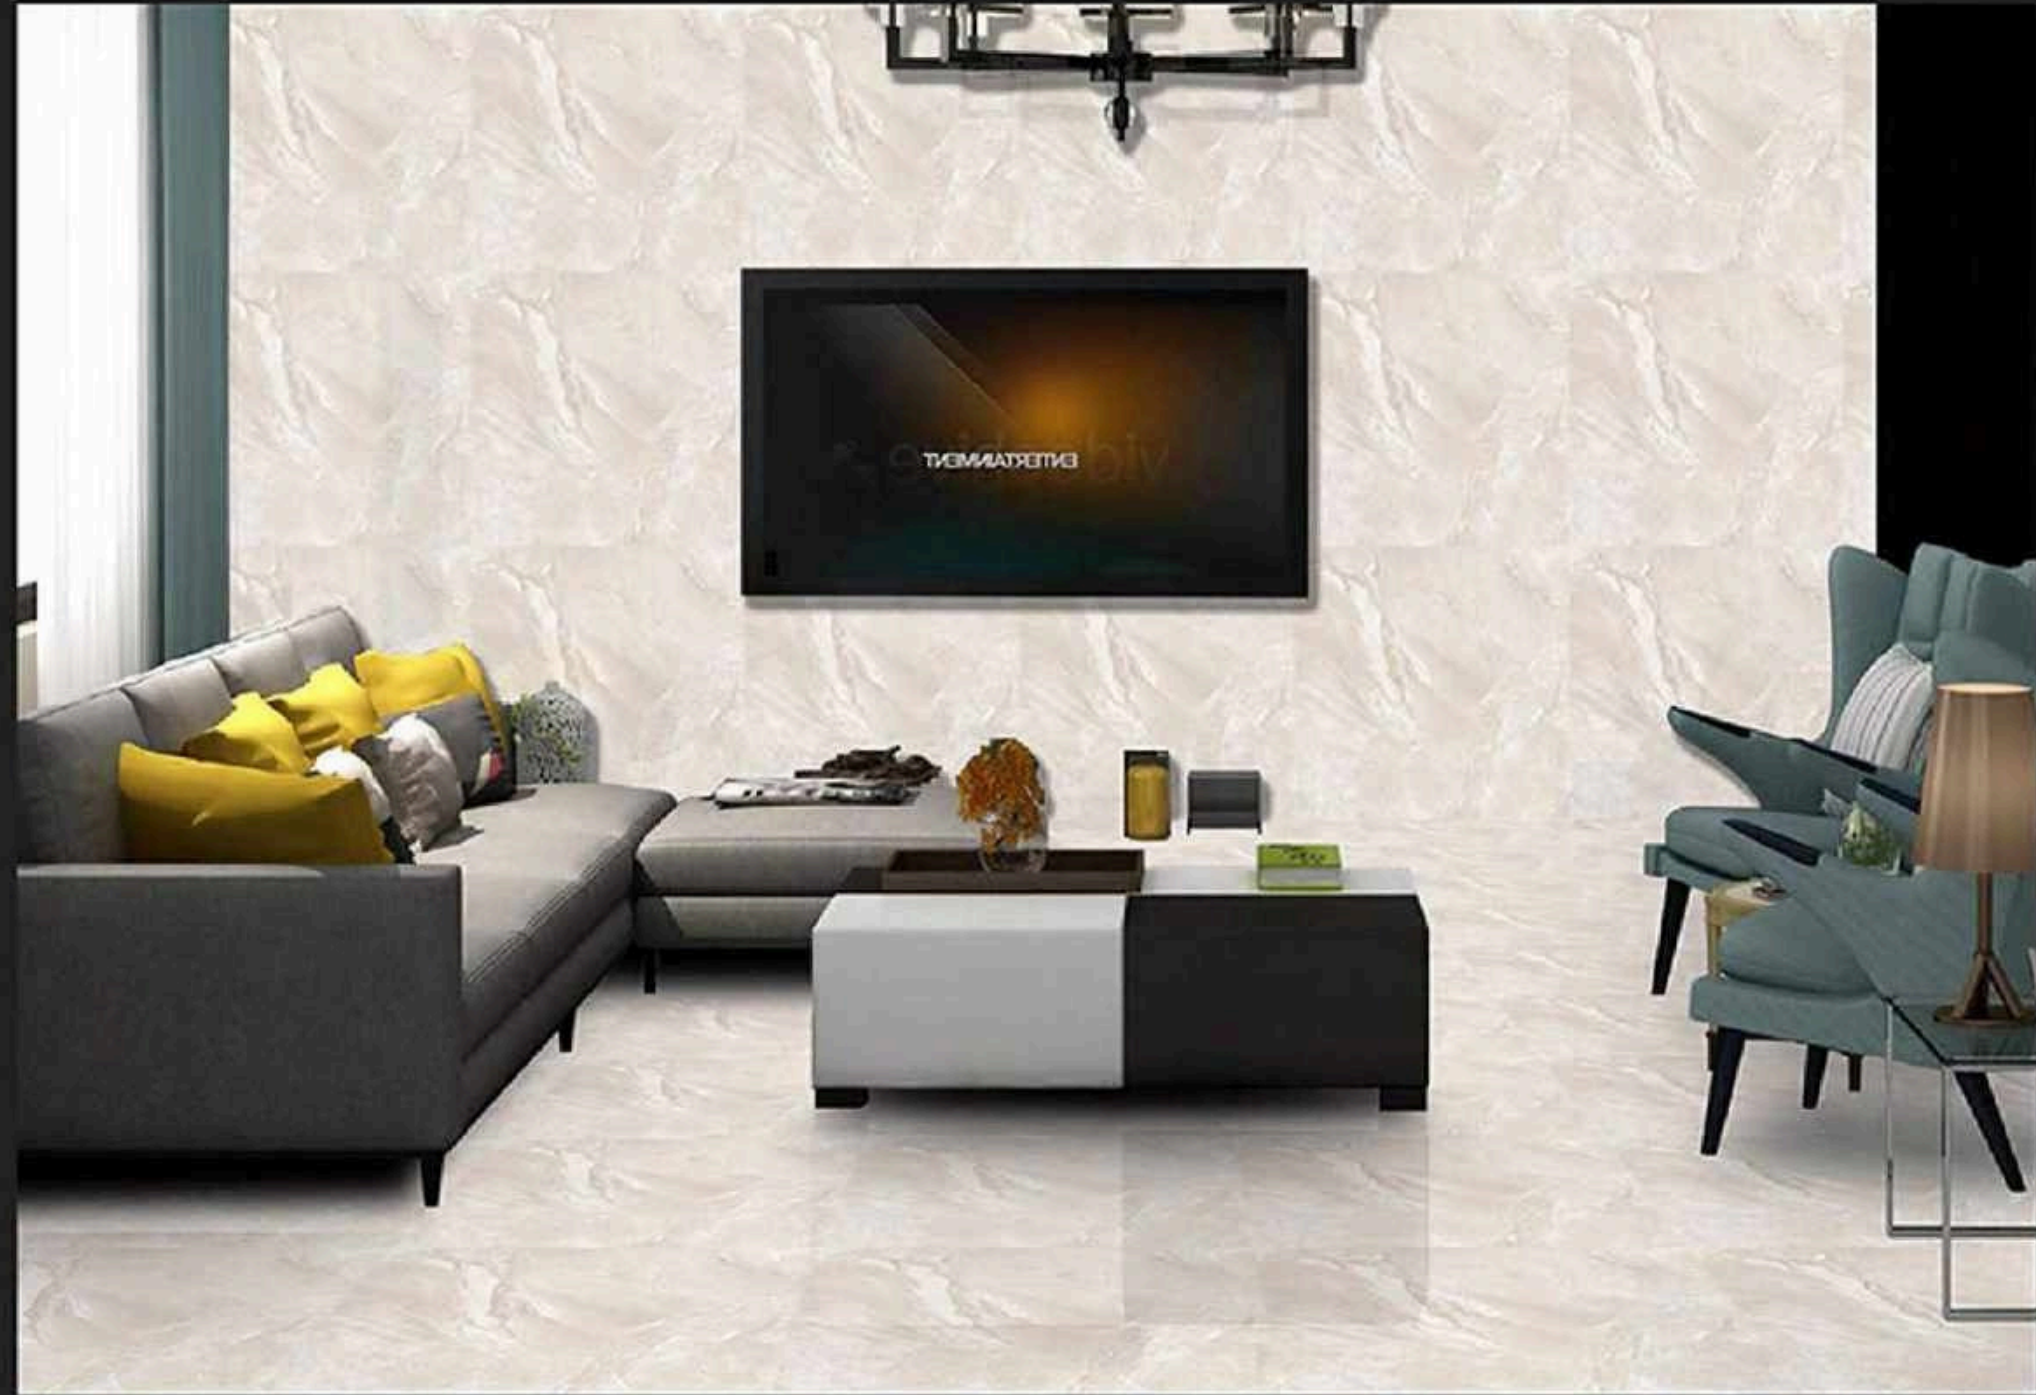

WHITE BODY
PORCELAIN TILES **600**x
600mm

L-13

Application :

- WALL
- FLOOR
- INDOOR
- RECEPTION
- BEDROOM
- BATHROOM

WHITE BODY
PORCELAIN TILES **600**x
600mm

L-14

Application :

WALL