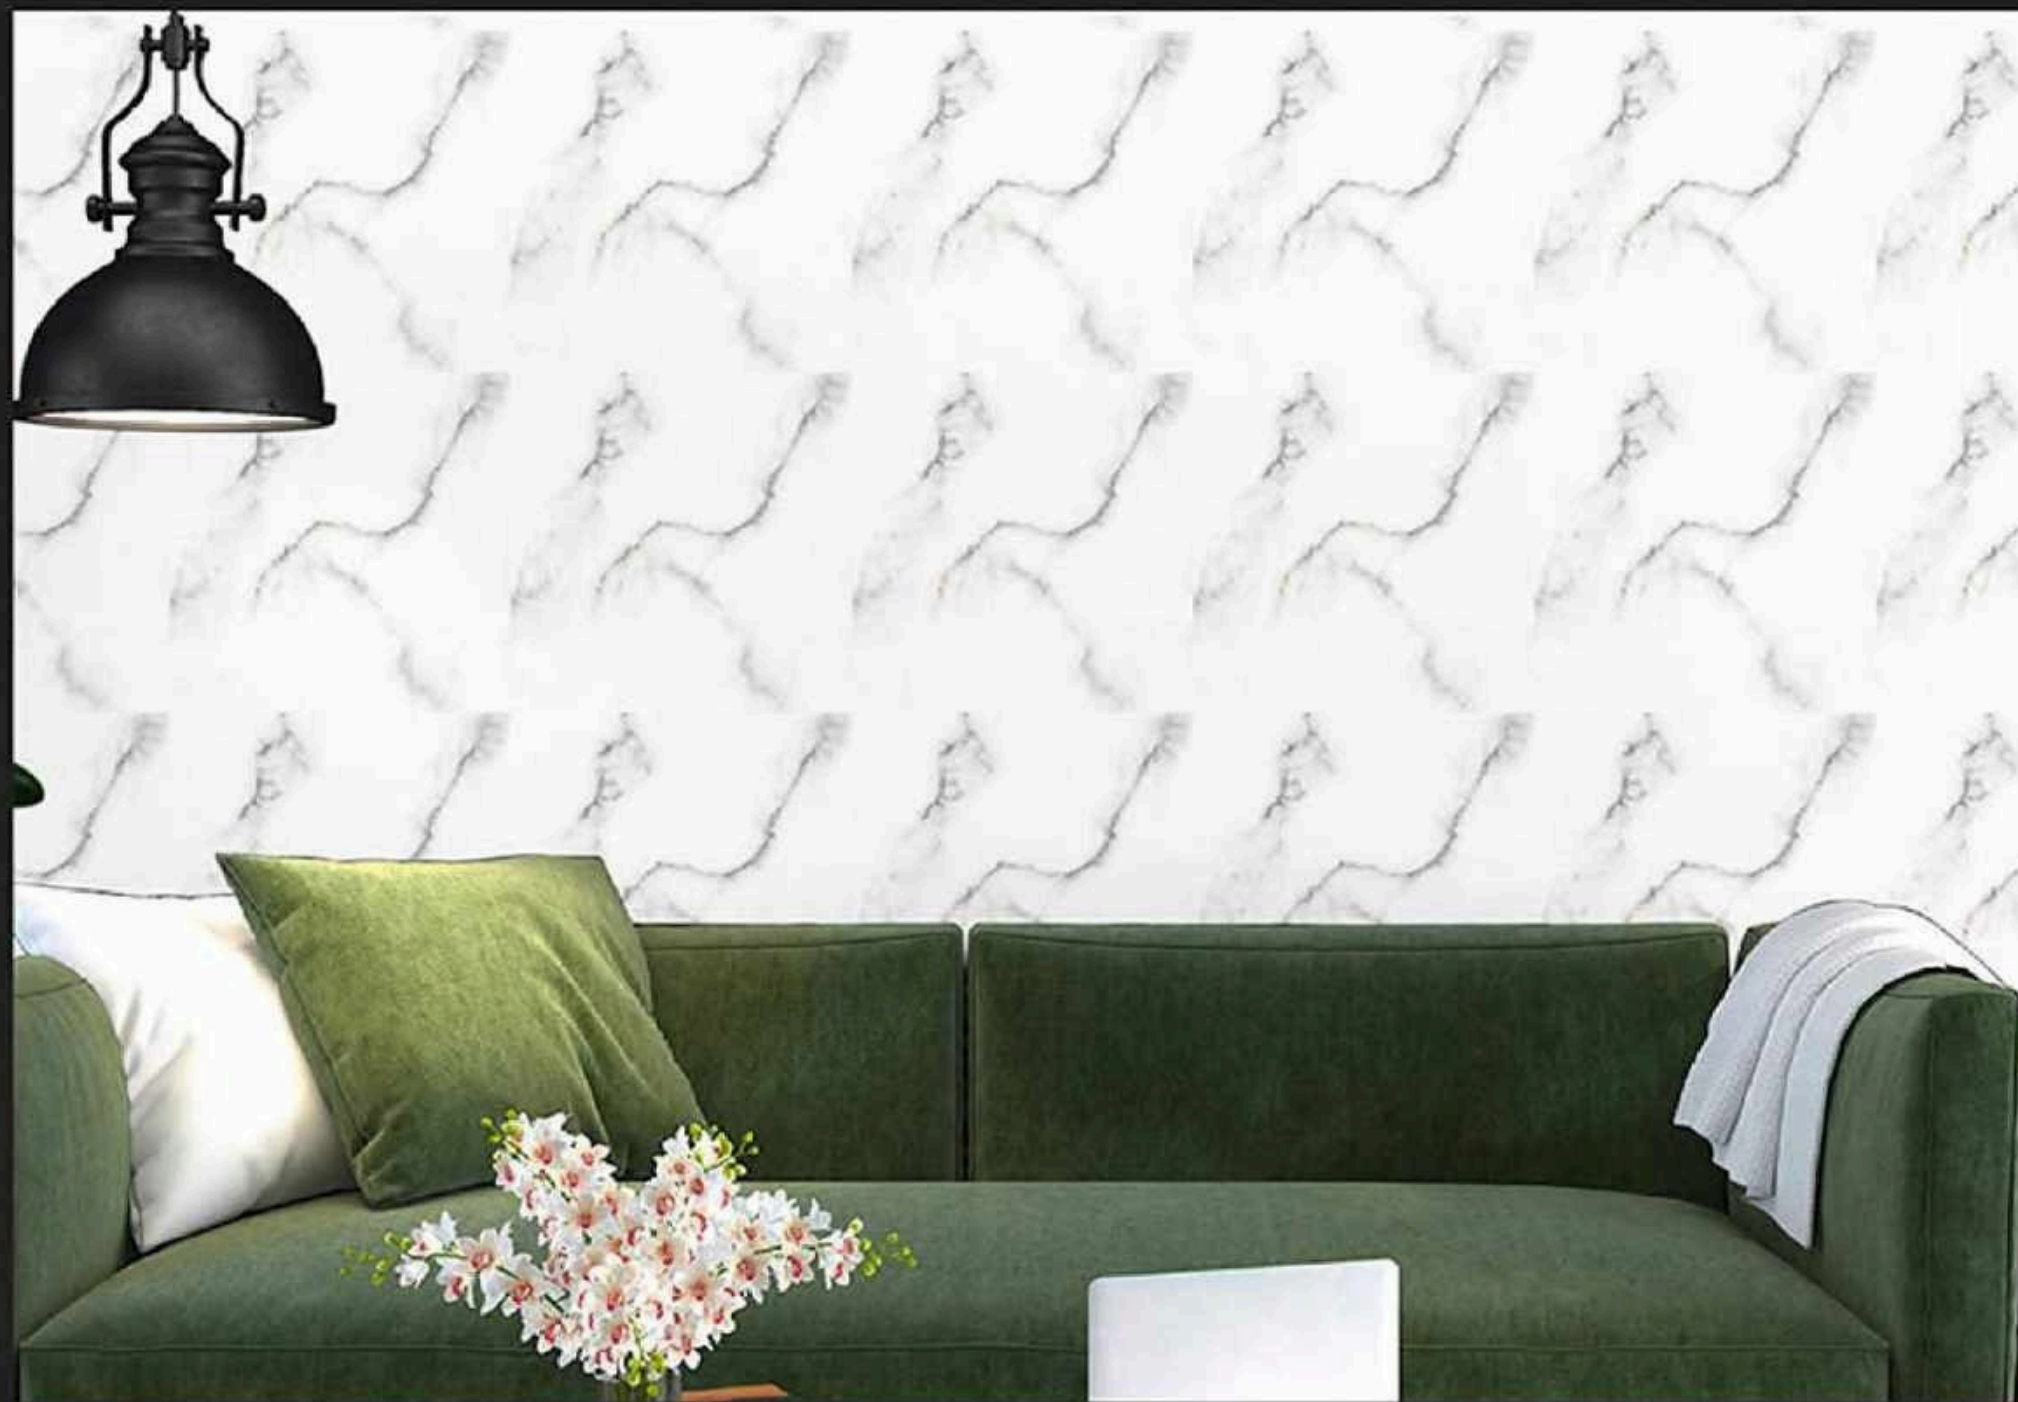

FLOOR

INDOOR

RECEPTION

BEDROOM

BATHROOM

WHITE BODY **600**X
PORCELAIN TILES **600**mm

L-10

Application :