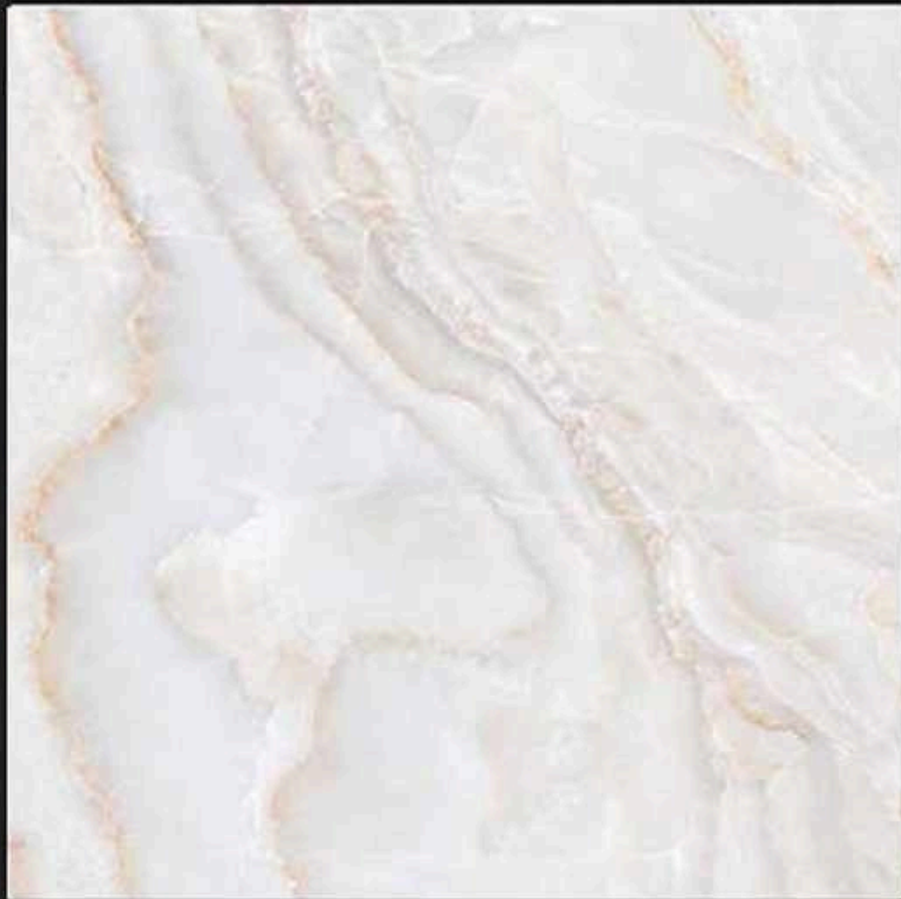

WHITE BODY
PORCELAIN TILES **600**x
600mm

L-4

Application :

WALL

FLOOR

INDOOR

RECEPTION

BEDROOM

BATHROOM