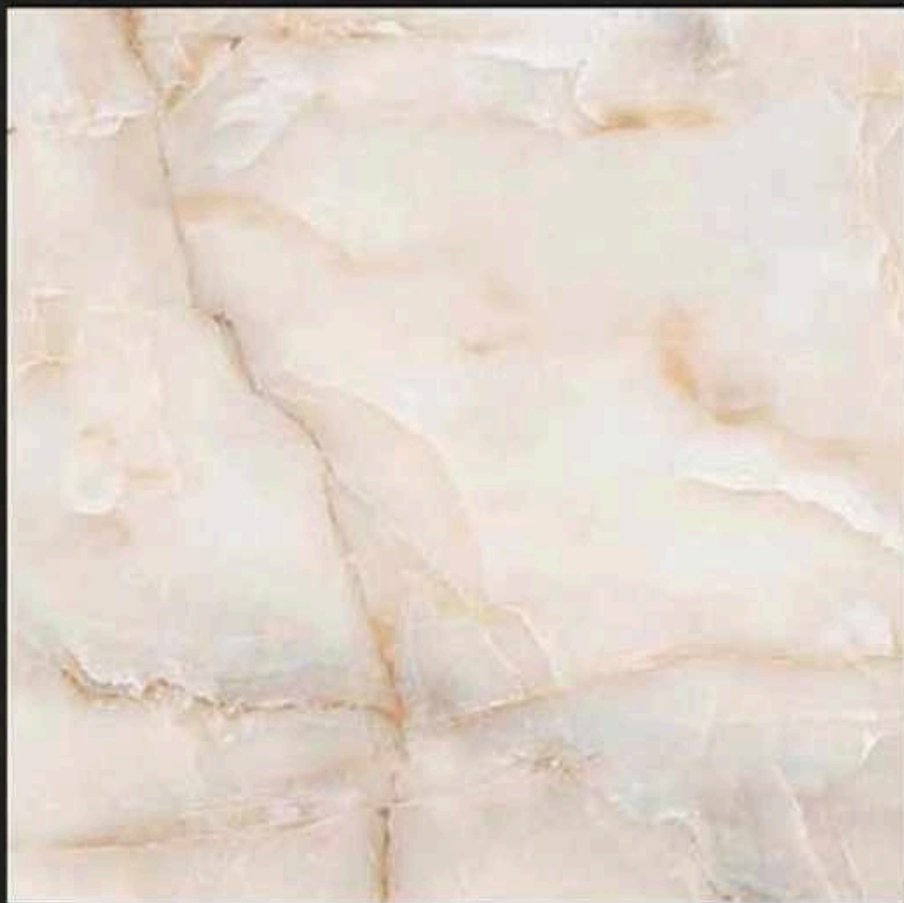

FLOOR

INDOOR

RECEPTION

BEDROOM

BATHROOM

WHITE BODY
PORCELAIN TILES **600**x
600mm

L-3

Application :