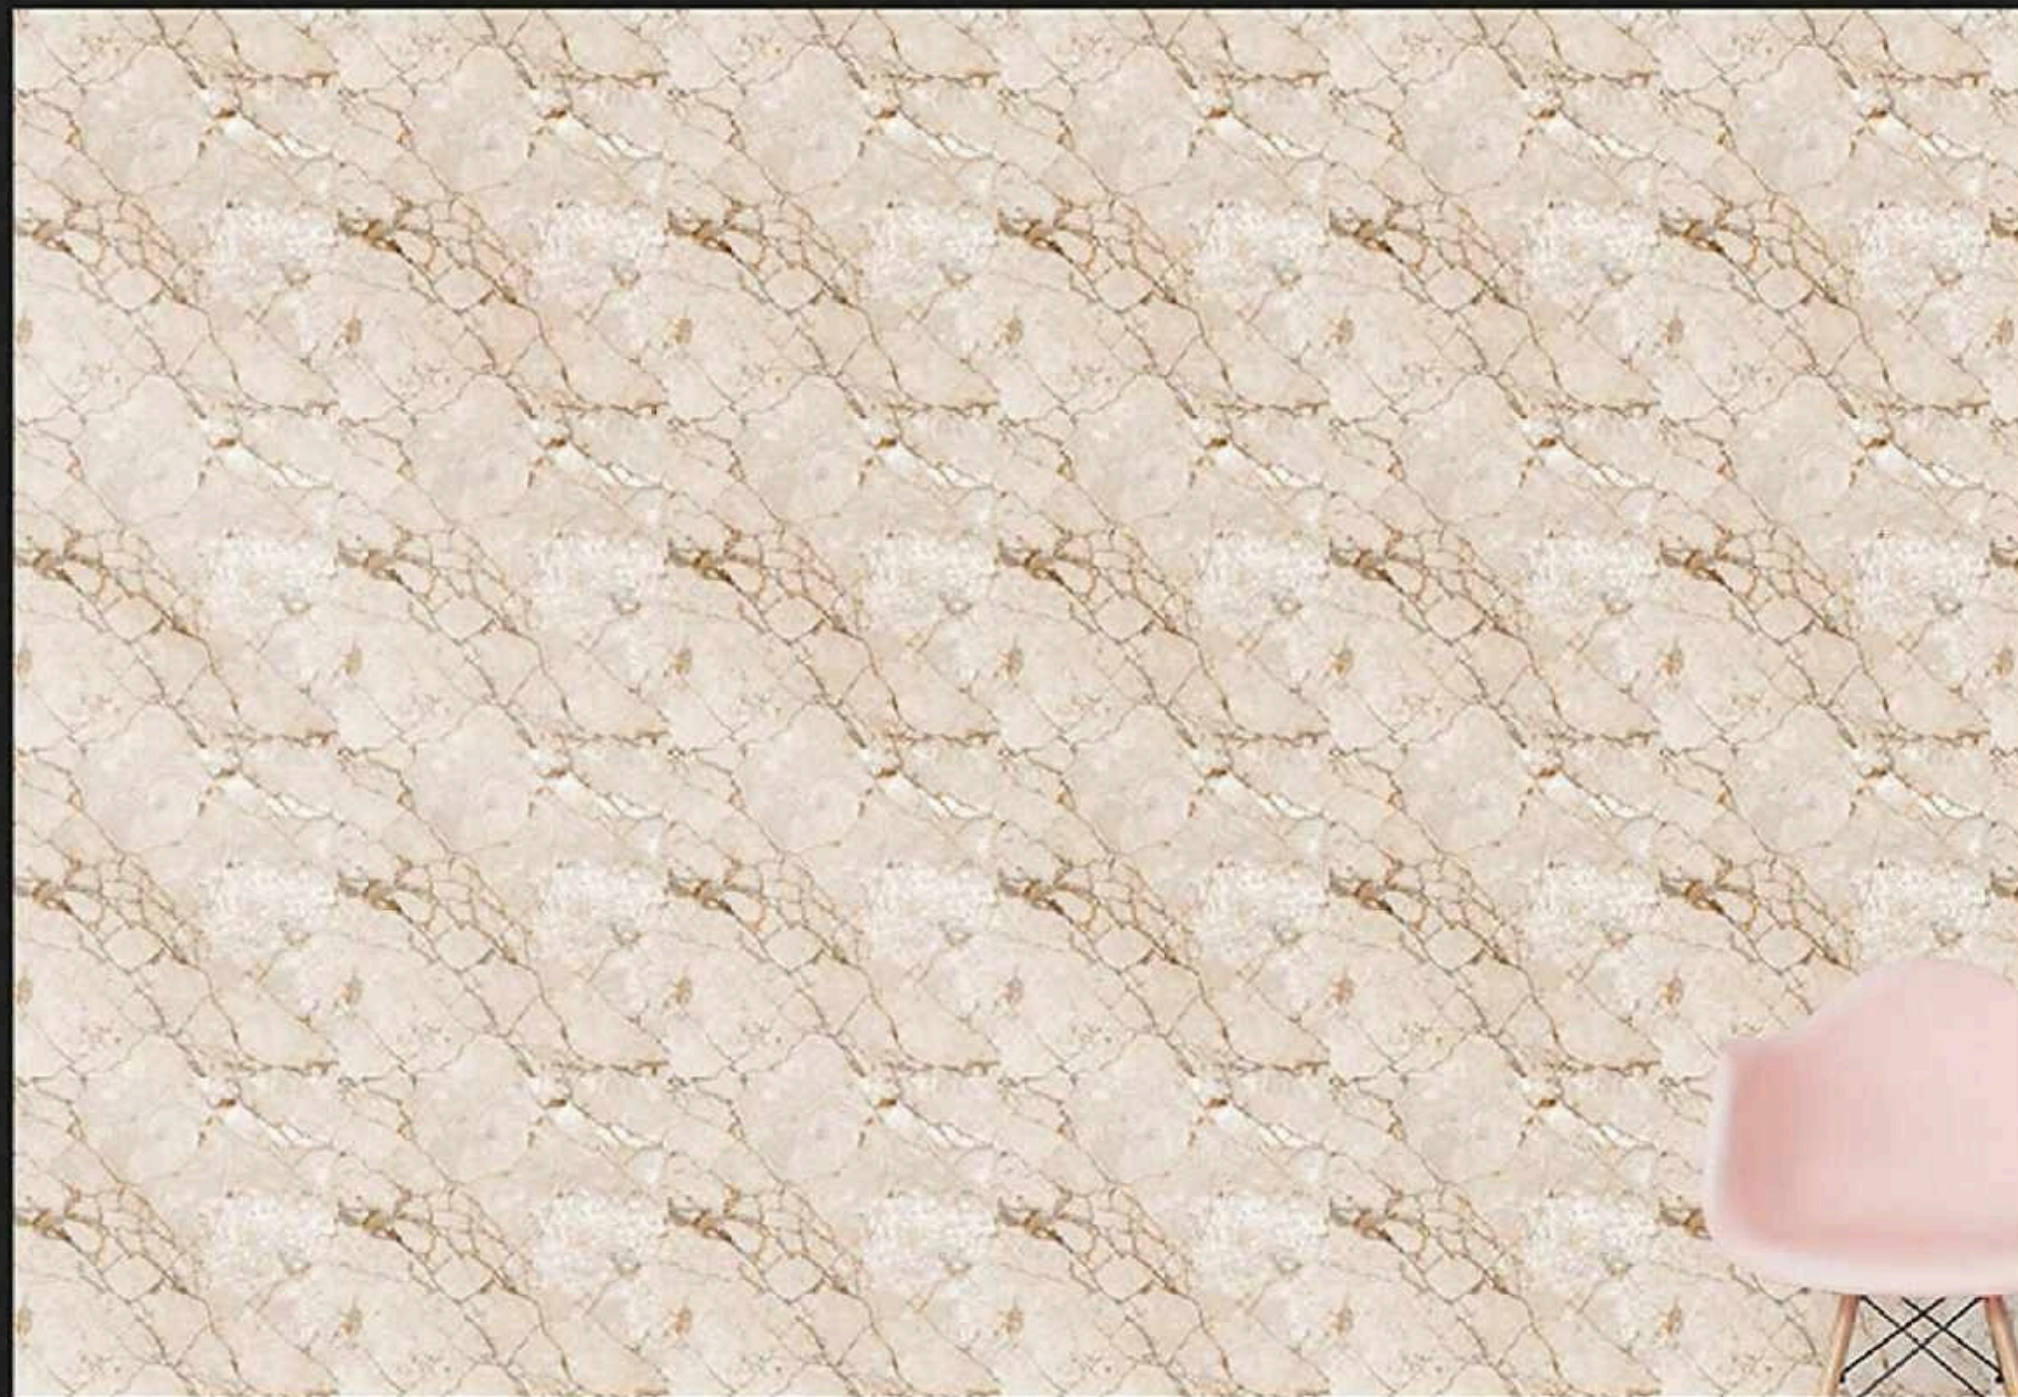

RECEPTION

BEDROOM

BATHROOM

WHITE BODY
PORCELAIN TILES

600x
600mm

L-2

Application :

WALL