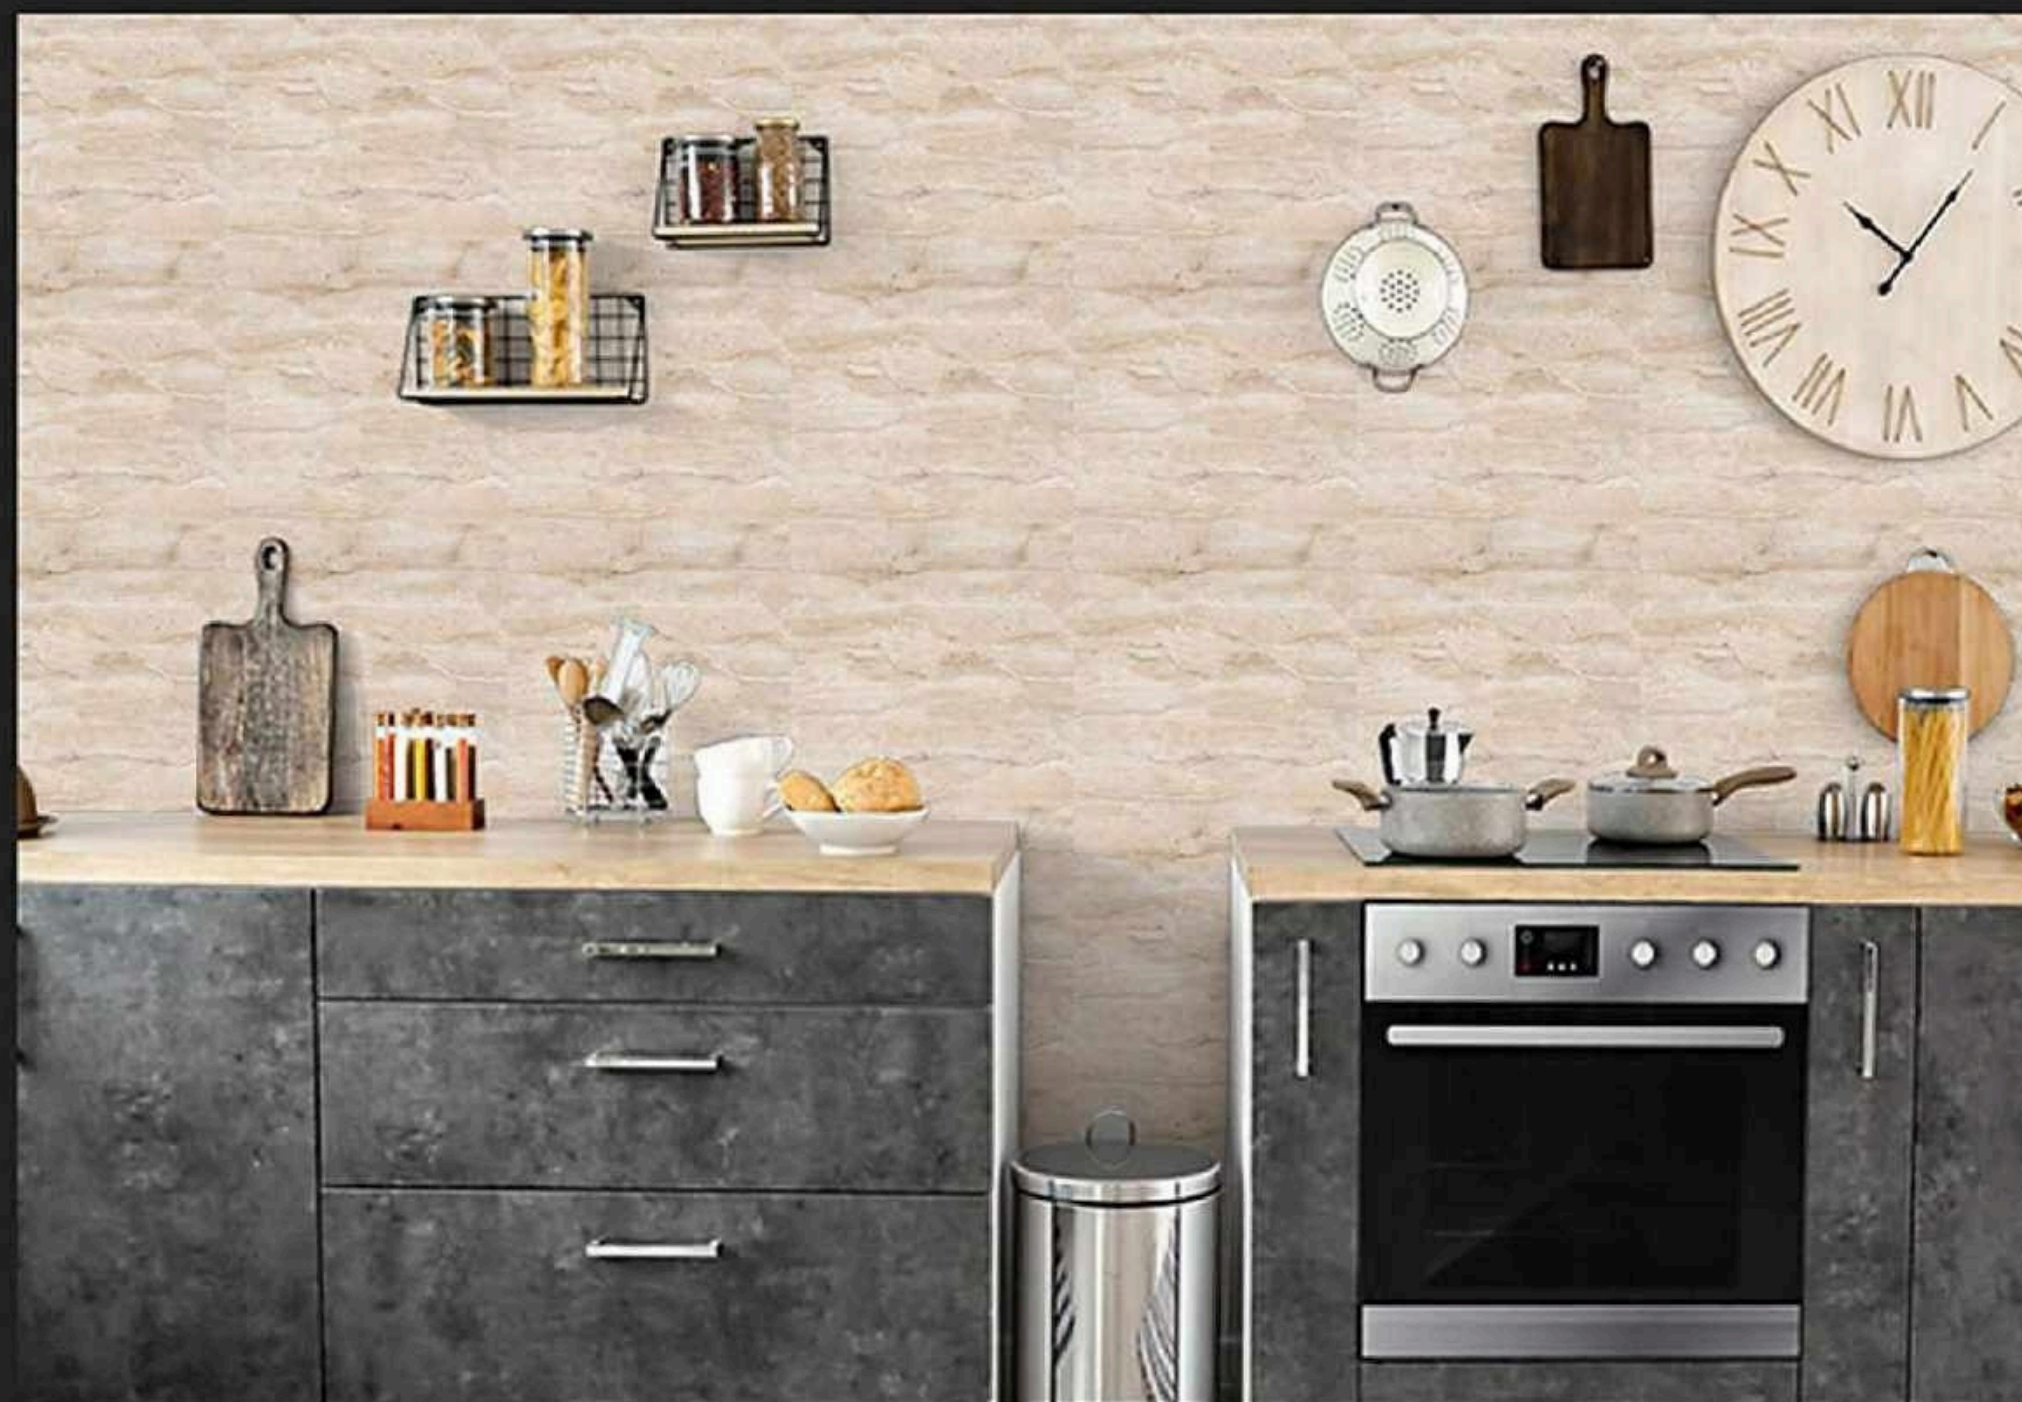

INDOOR

RECEPTION

BEDROOM

BATHROOM

WHITE BODY
PORCELAIN TILES

600x
600mm

L-23

Application :