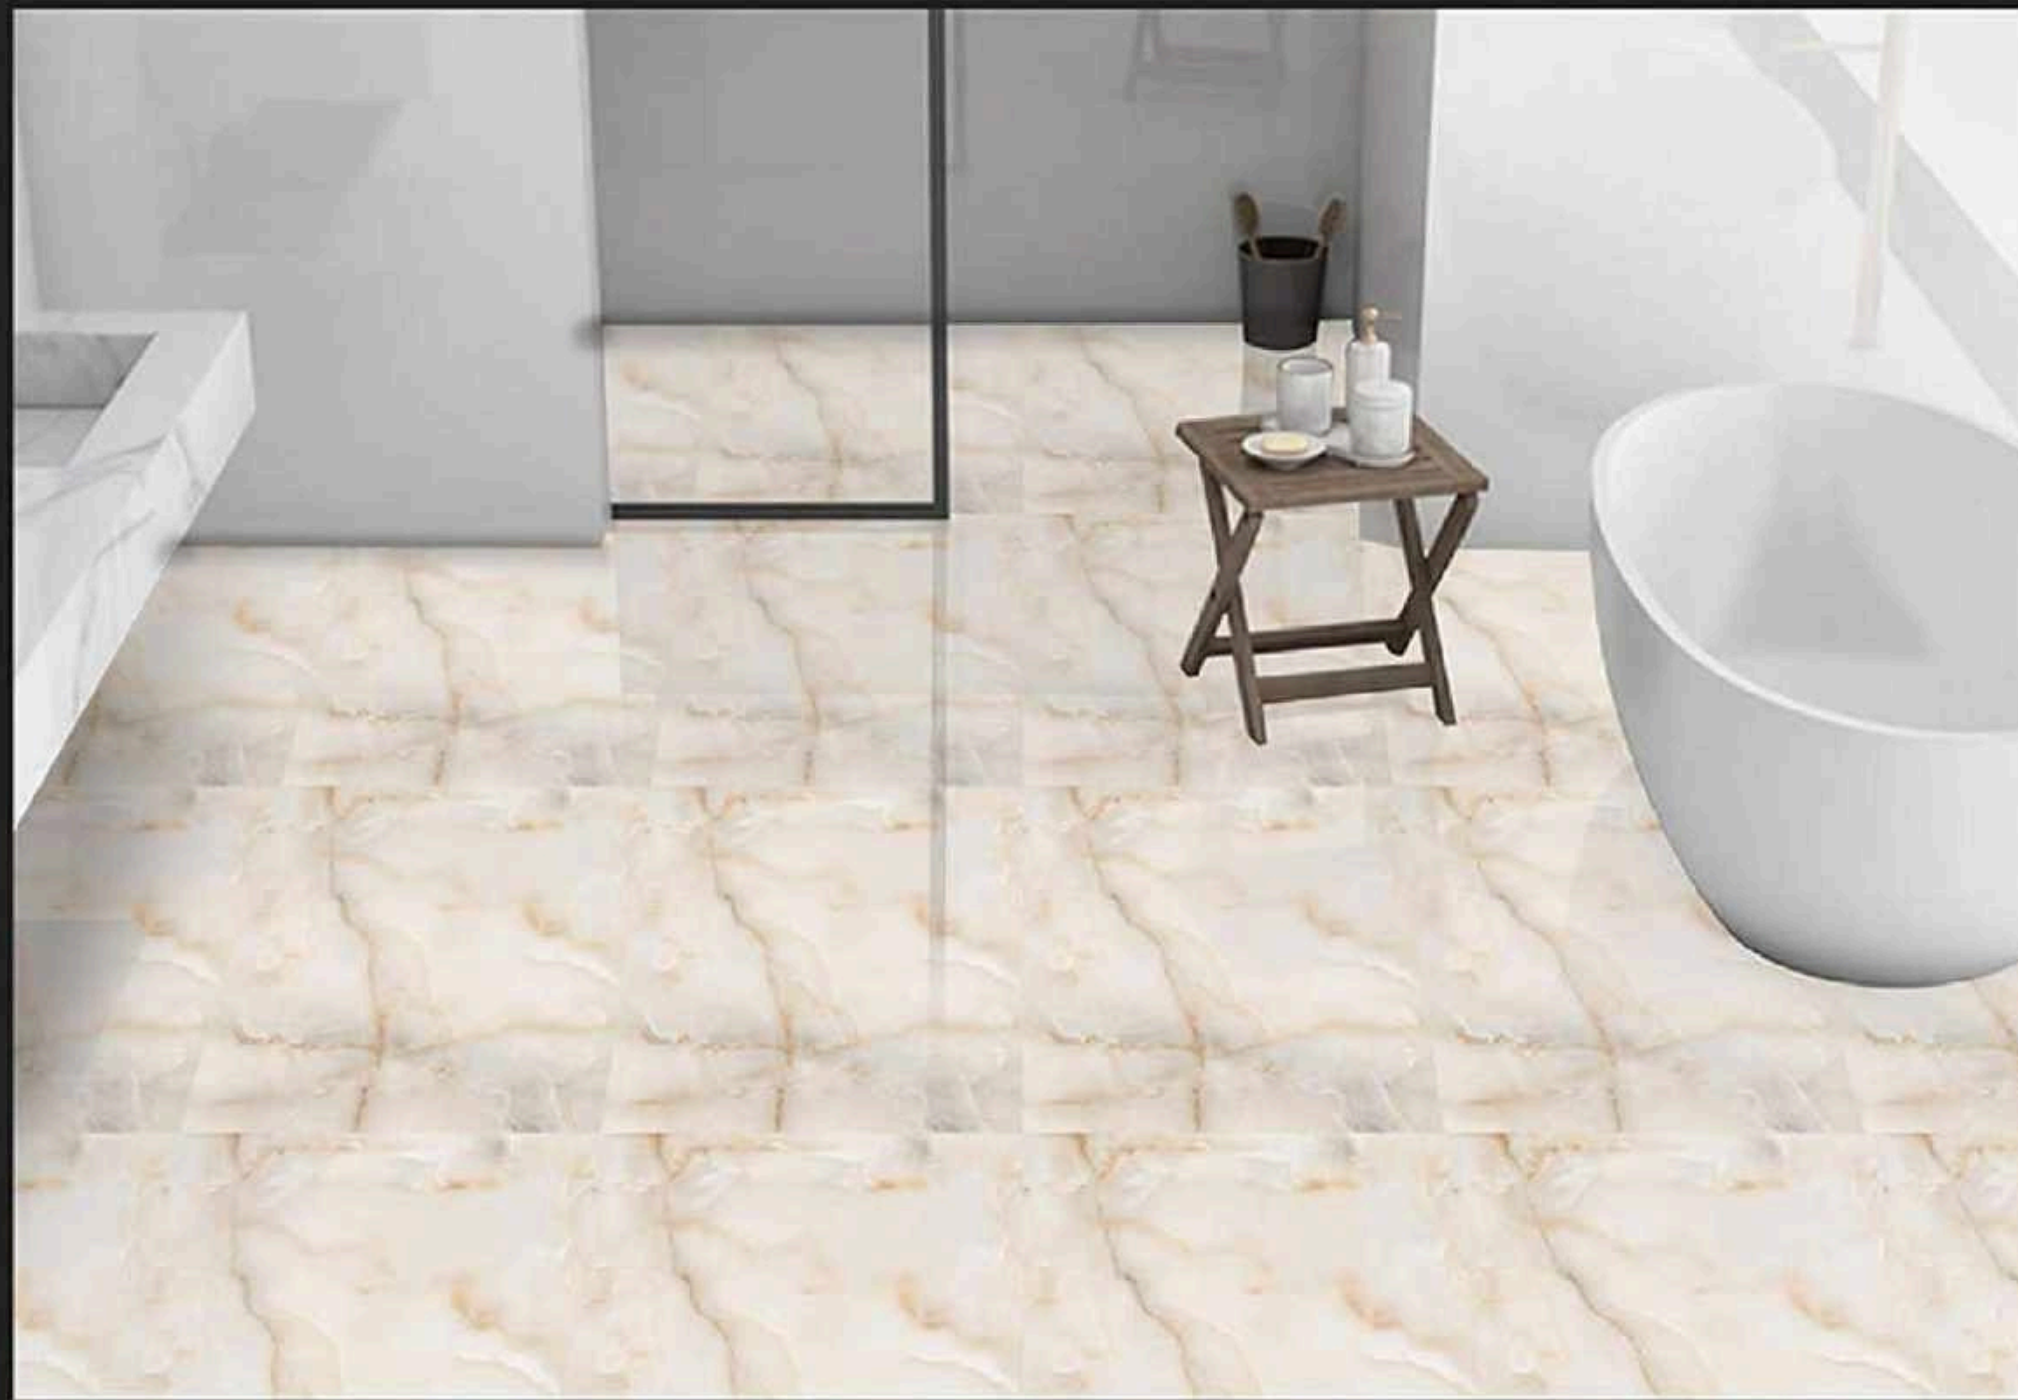

FLOOR

INDOOR

RECEPTION

BEDROOM

BATHROOM

WHITE BODY
PORCELAIN TILES **600**x
600mm

L-3

Application :