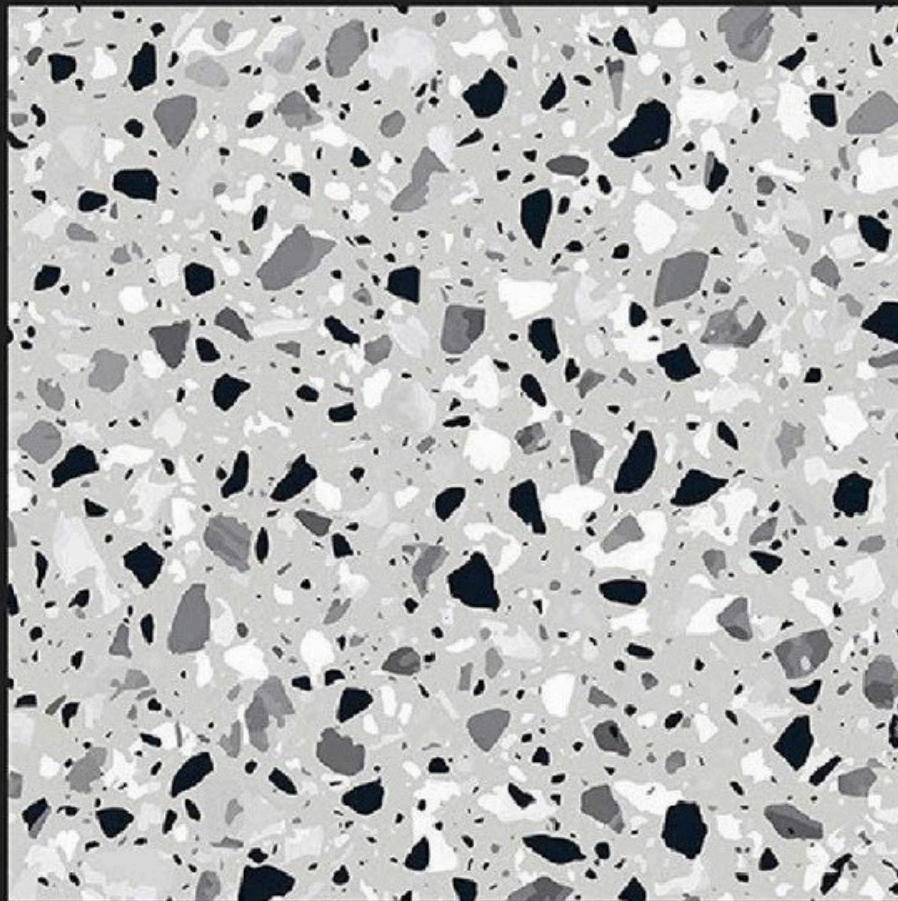

WHITE BODY
PORCELAIN TILES

600 X
600 mm

TERRAZZO 07

Application :

WALL

FLOOR

INDOOR

RECEPTION

BEDROOM

BATHROOM