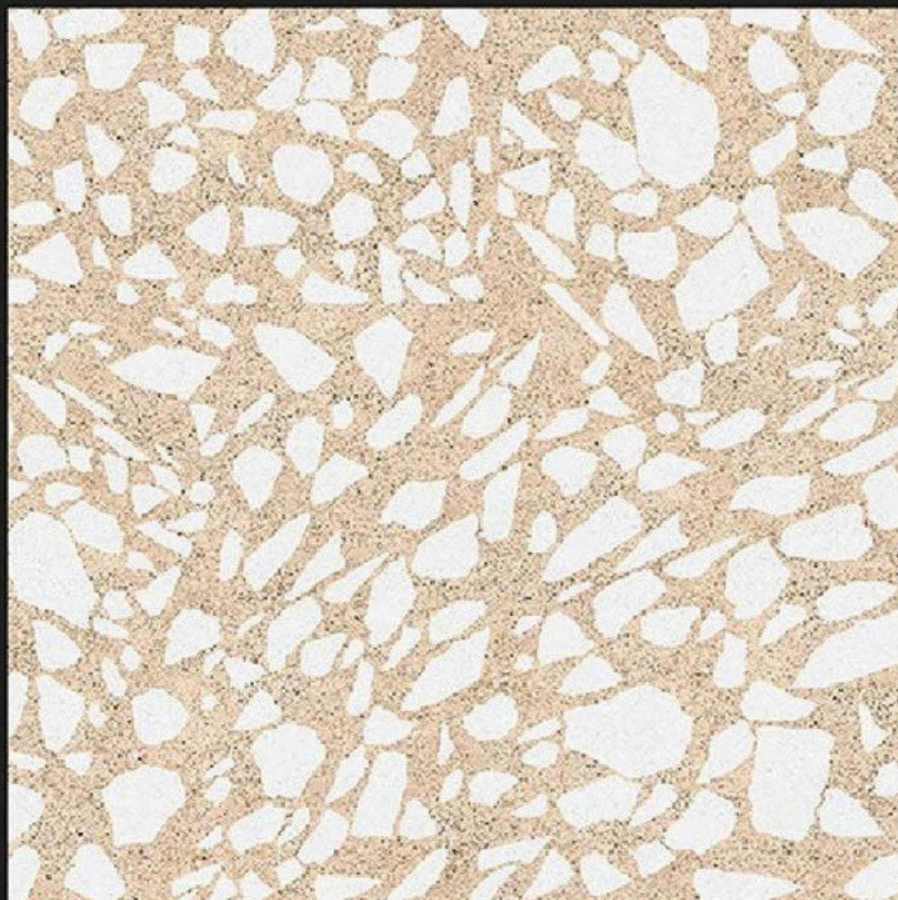

WHITE BODY
PORCELAIN TILES

600 X
600 mm

TERRAZZO 02

Application :

WALL

FLOOR

INDOOR

RECEPTION

BEDROOM

BATHROOM