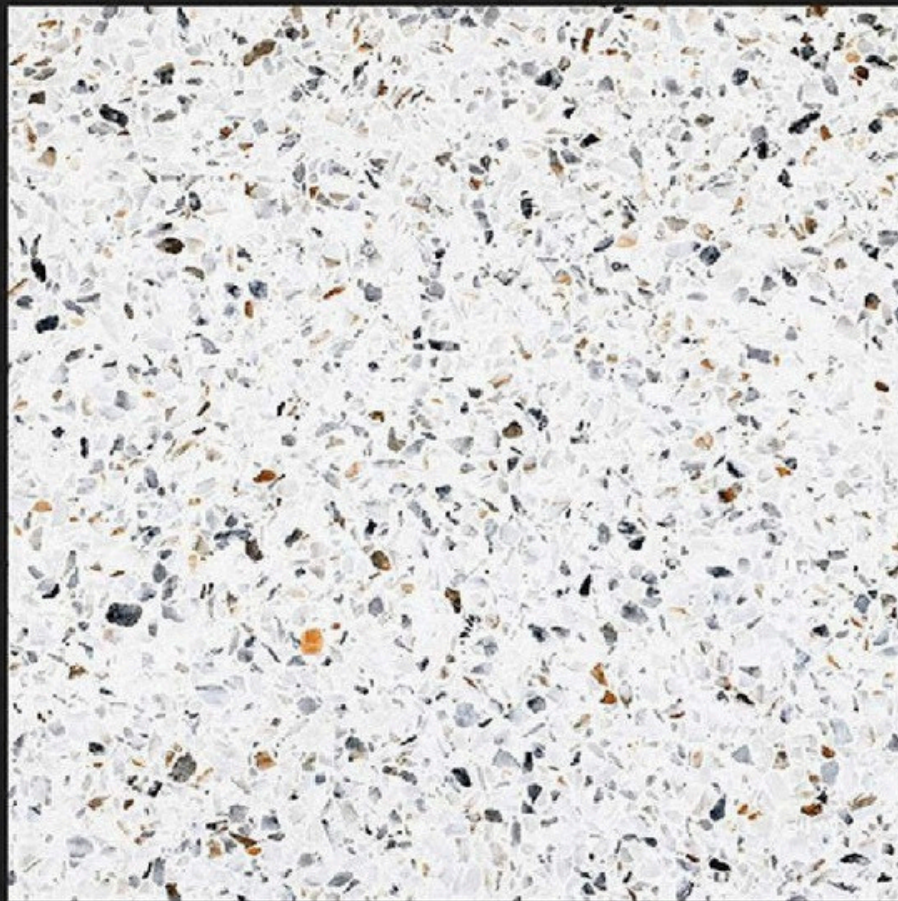

WHITE BODY
PORCELAIN TILES

600 X
600 mm

TERRAZZO 05

Application :

WALL

FLOOR

INDOOR

RECEPTION

BEDROOM

BATHROOM