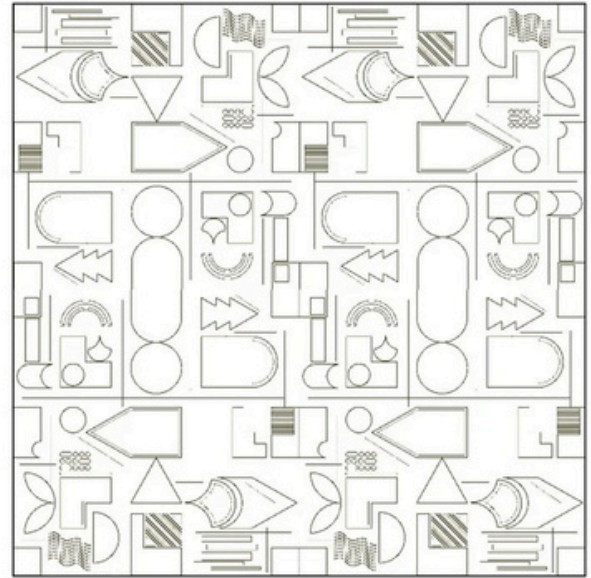

INFINITE POSSIBILITY

PLAY | **600x** | **Matt**
COLLECTION | 600mm | Finish

+

Moron Lamb

Moron Icy

Moron Grees

Unleash Your
Creativity, Tile Your
Reality."

MORON LAMB