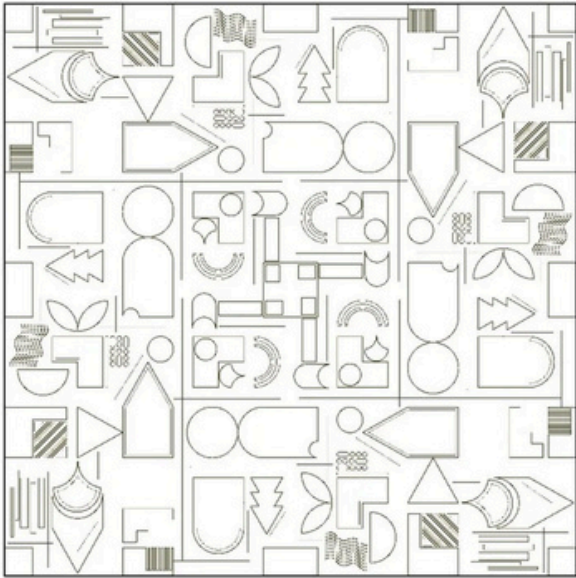

INFINITE POSSIBILITY

PLAY | **600x** | **Matt**
COLLECTION | 600mm | Finish

+

Moron Lamb

Moron Icy

Moron Grees

Unleash Your
Creativity, Tile Your
Reality."

MORON LAMB