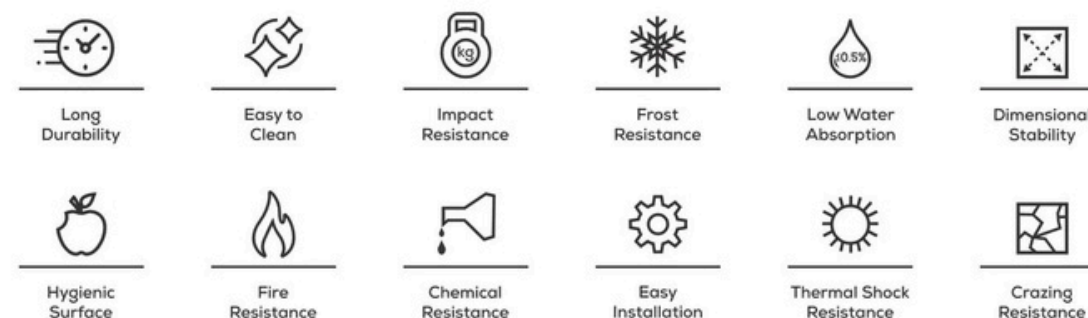

Application areas

Technical specification

600X600MM

MATT FINISH

Unleash Your
Creativity, Tile Your
Reality."

INFINITE POSSIBILITY

PLAY | **600x** | **Matt**
COLLECTION | 600mm | Finish

+