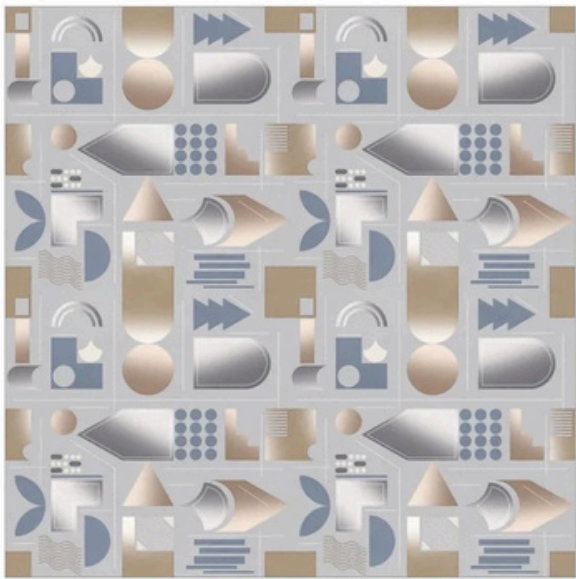

INFINITE POSSIBILITY

PLAY | **600x** | **Matt**
COLLECTION | 600mm | Finish

+

Nairobi Gris

Nairobi Natural

Unleash Your
Creativity, Tile Your
Reality."

NAIROBI NATURAL

INFINITE POSSIBILITY