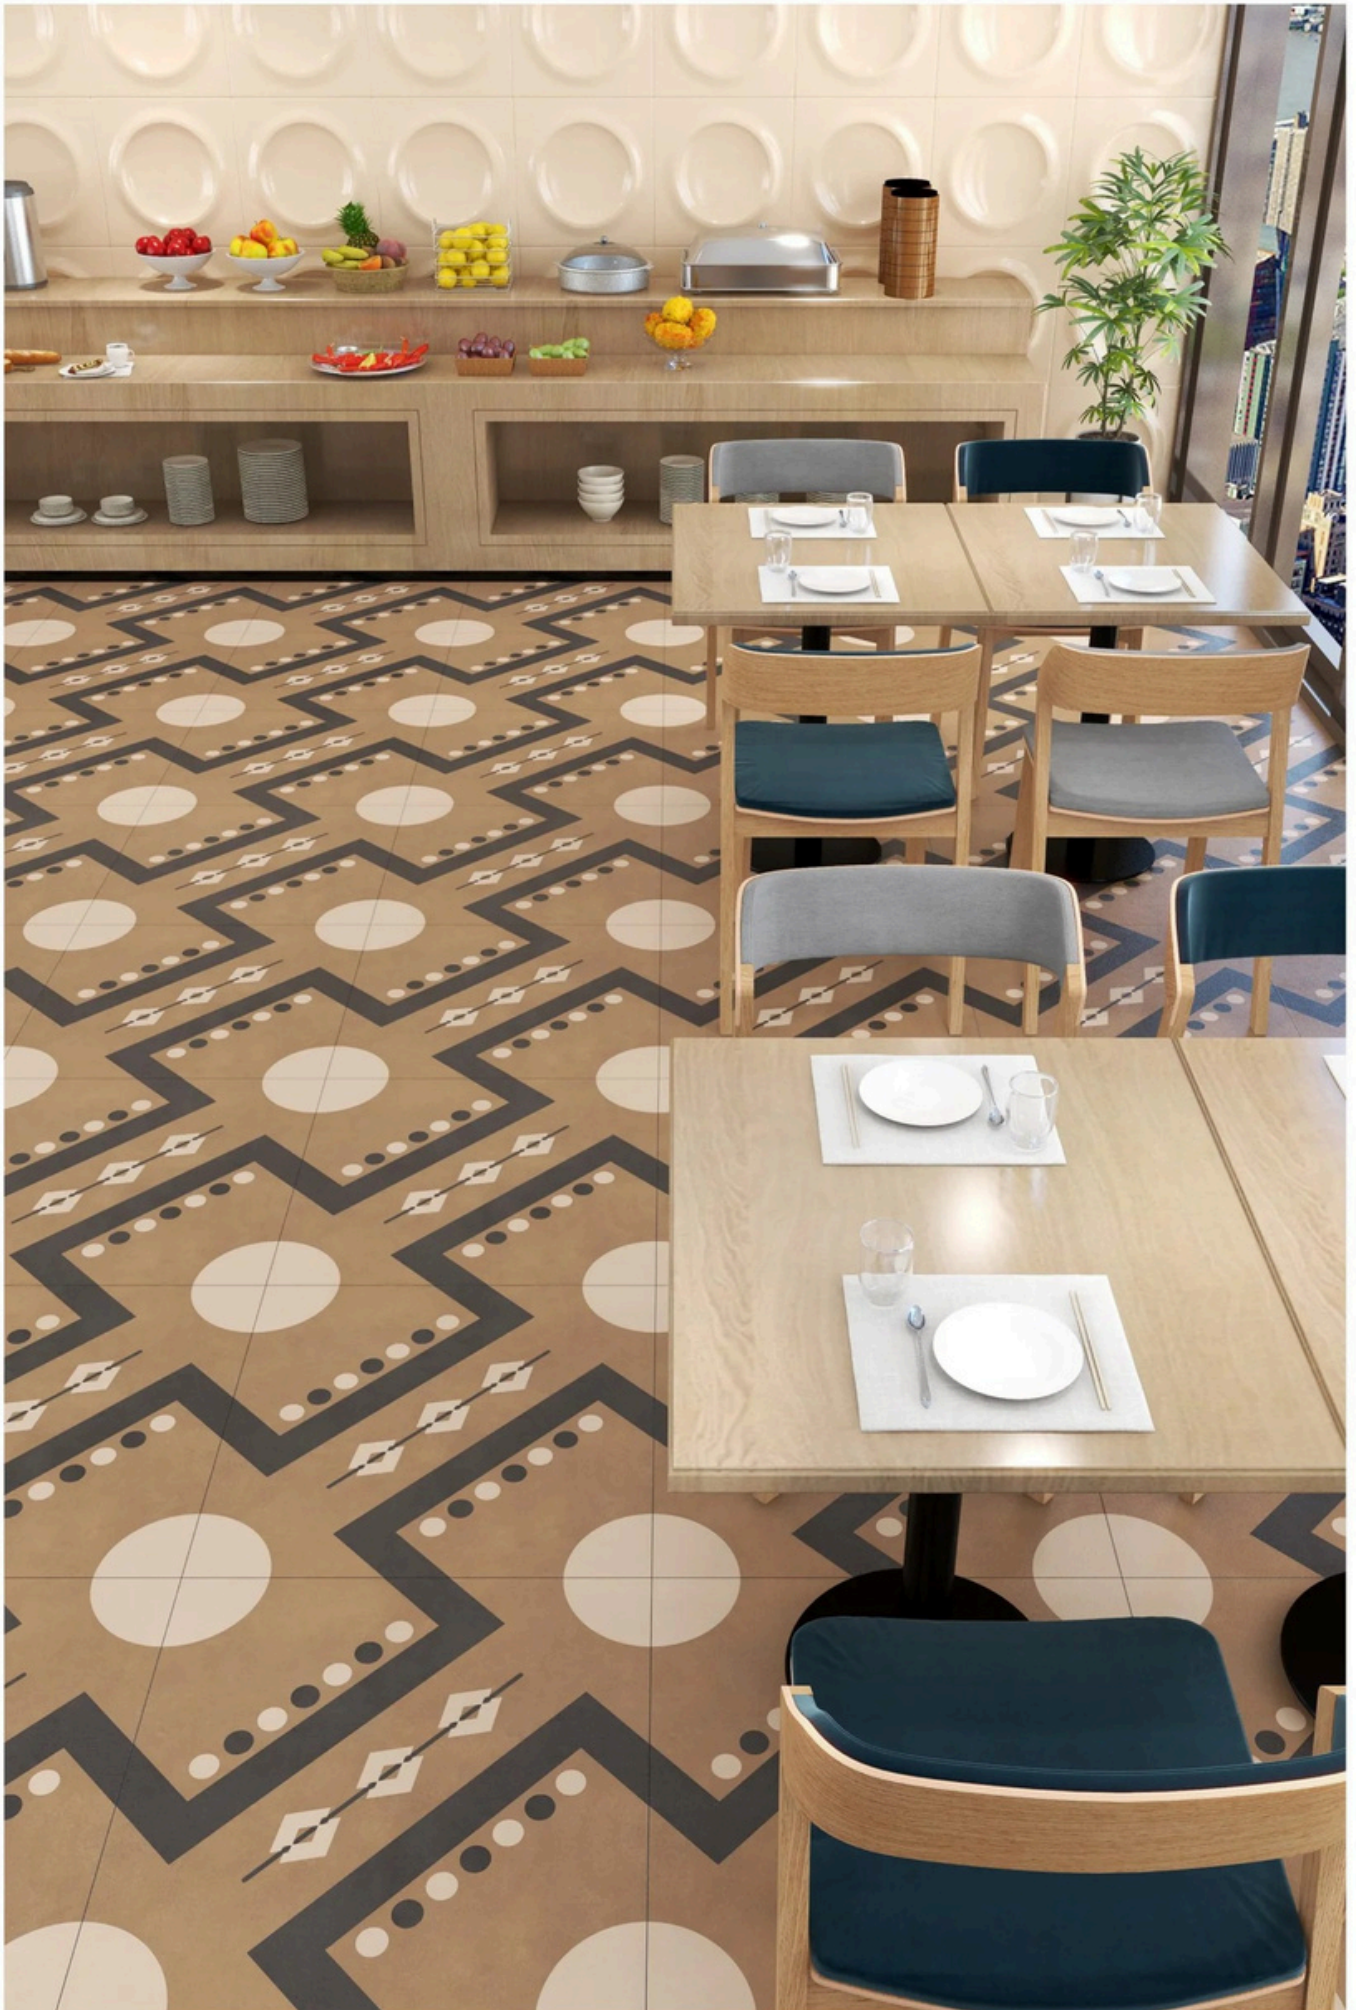

INFINITE POSSIBILITY

PLAY | **600x** | **Matt**
COLLECTION | 600mm | Finish

+

Iconic Swidan

Iconic Pluto

Iconic Ocean

Unleash Your
Creativity, Tile Your
Reality."

ICONIC SWIDAN