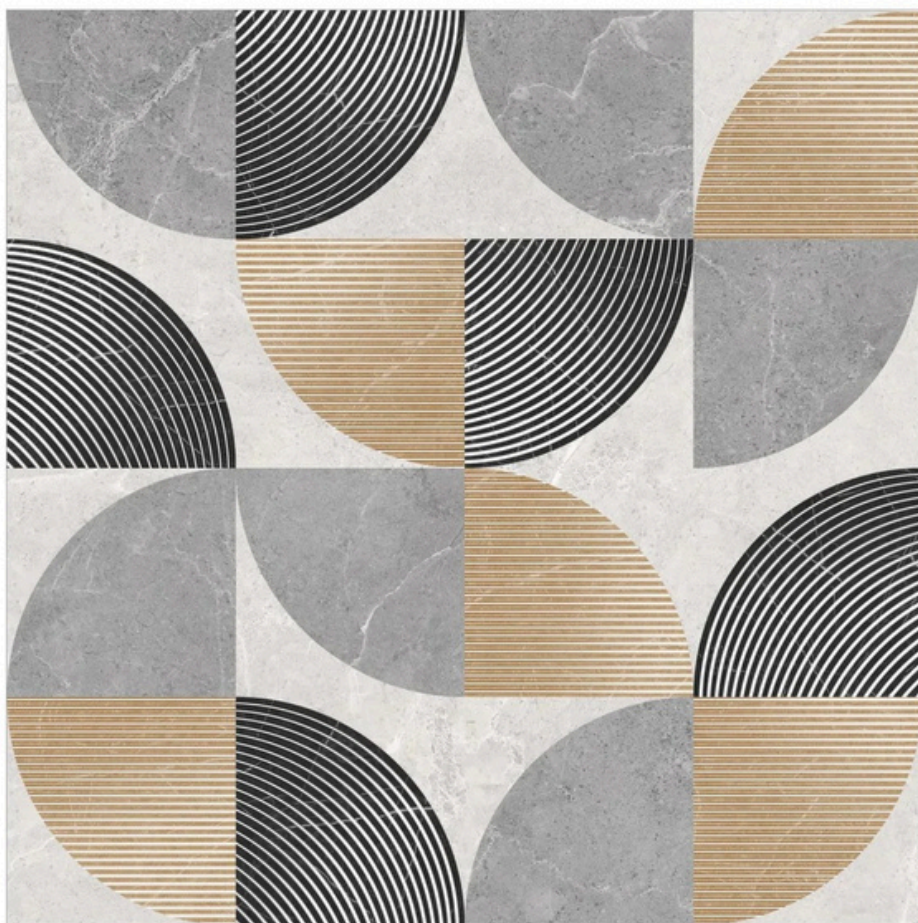

**R-06**

CLOVID  
**CAMEL LIGHT**

**R-06**

**CLOVID CAMEL**

CLOVID  
**GREY DECOR**

**600X**  
**600MM**

**Glossy**  
Finish

CLOVID  
**GREY DARK**