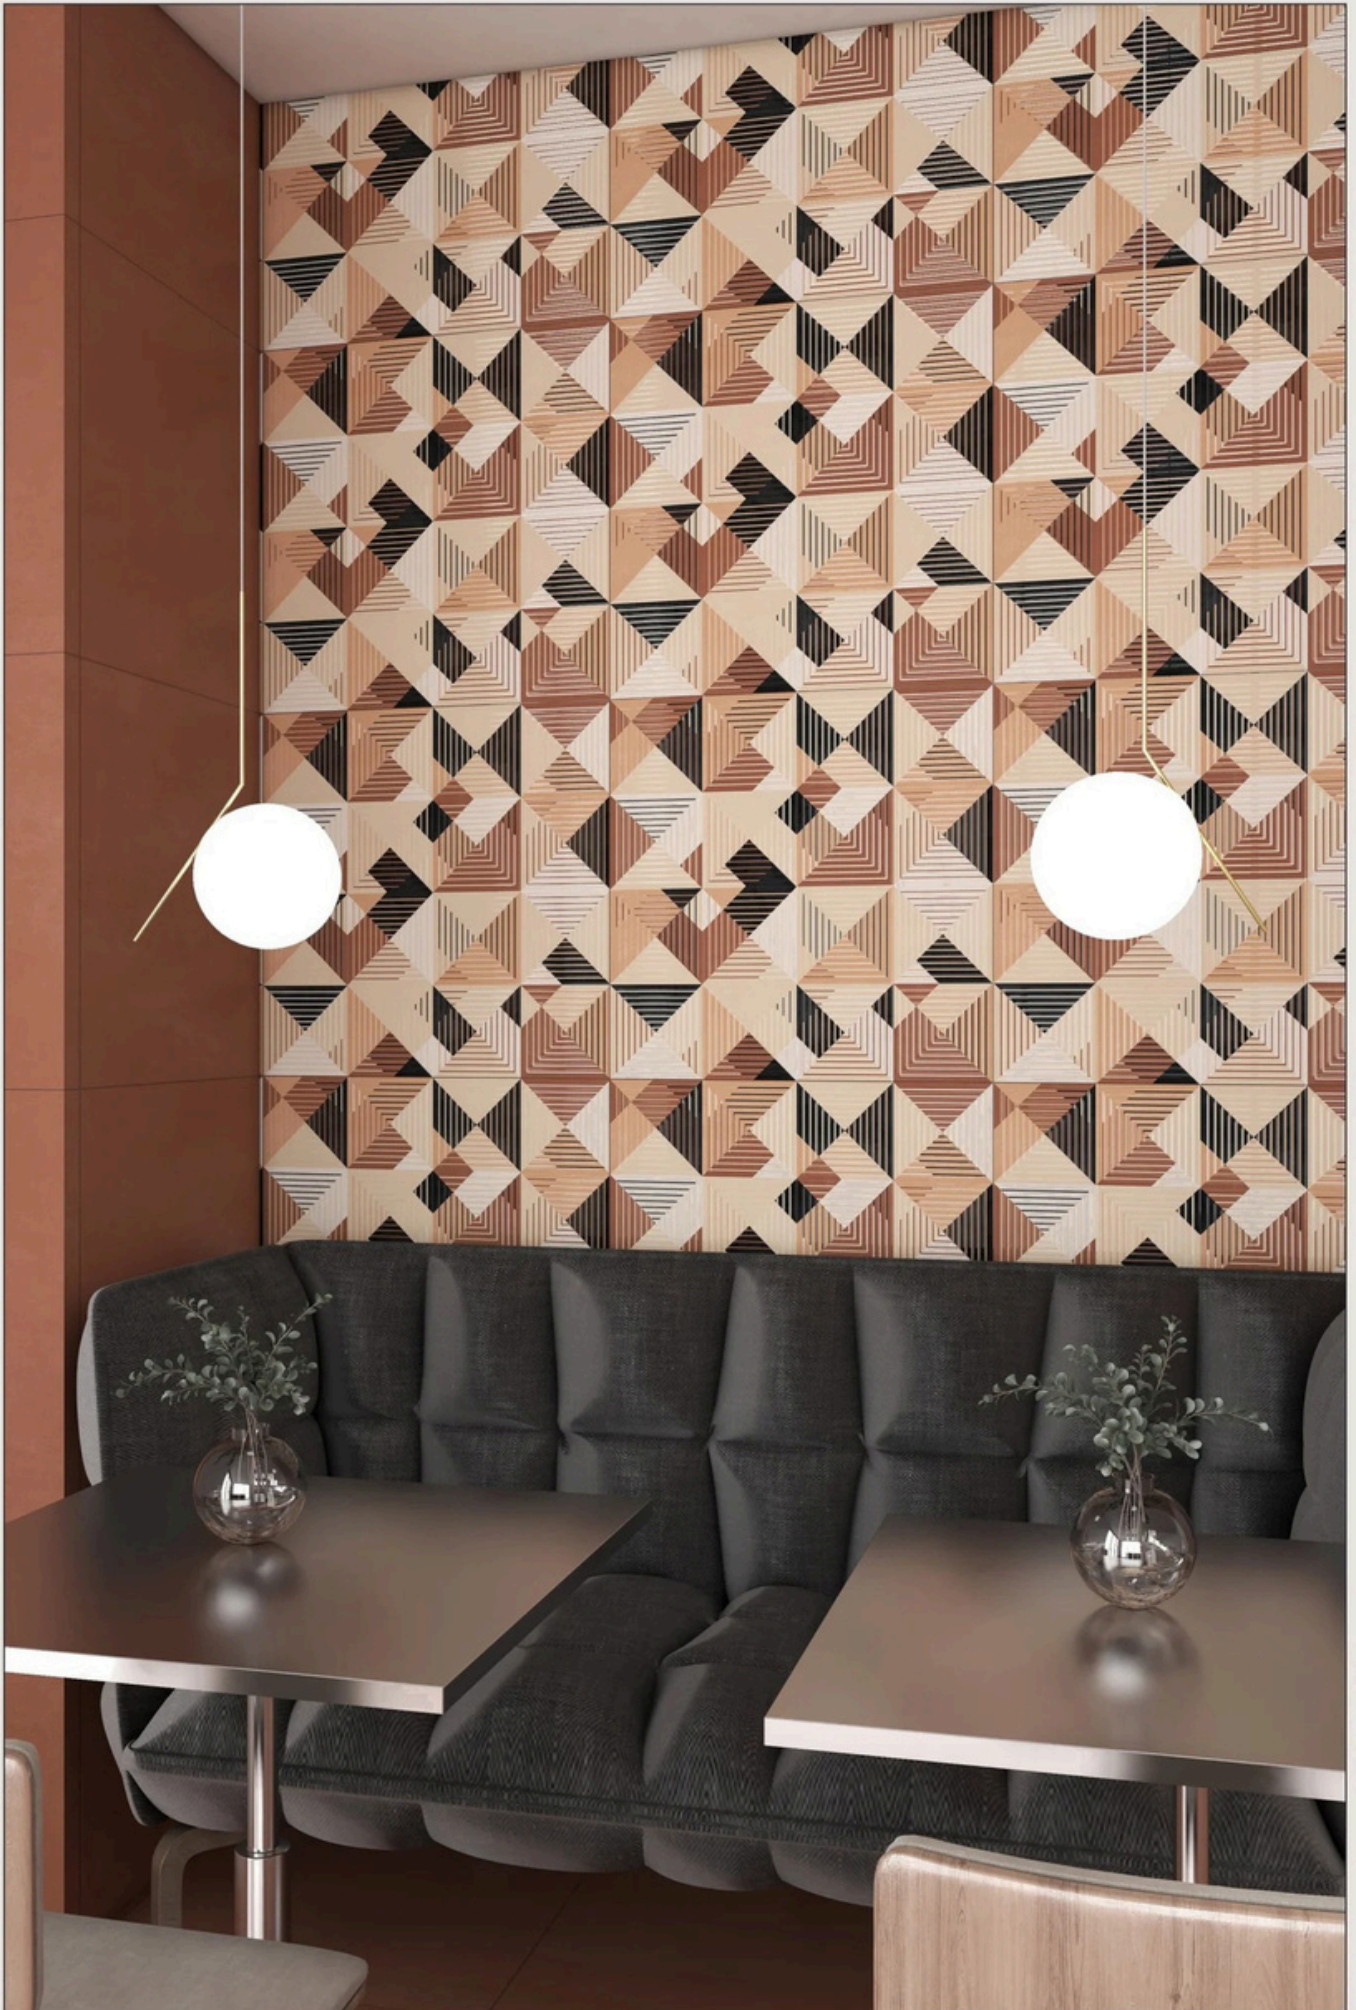

KELLY COPPER

MATT FINISH / R-4

KELLY DECORE