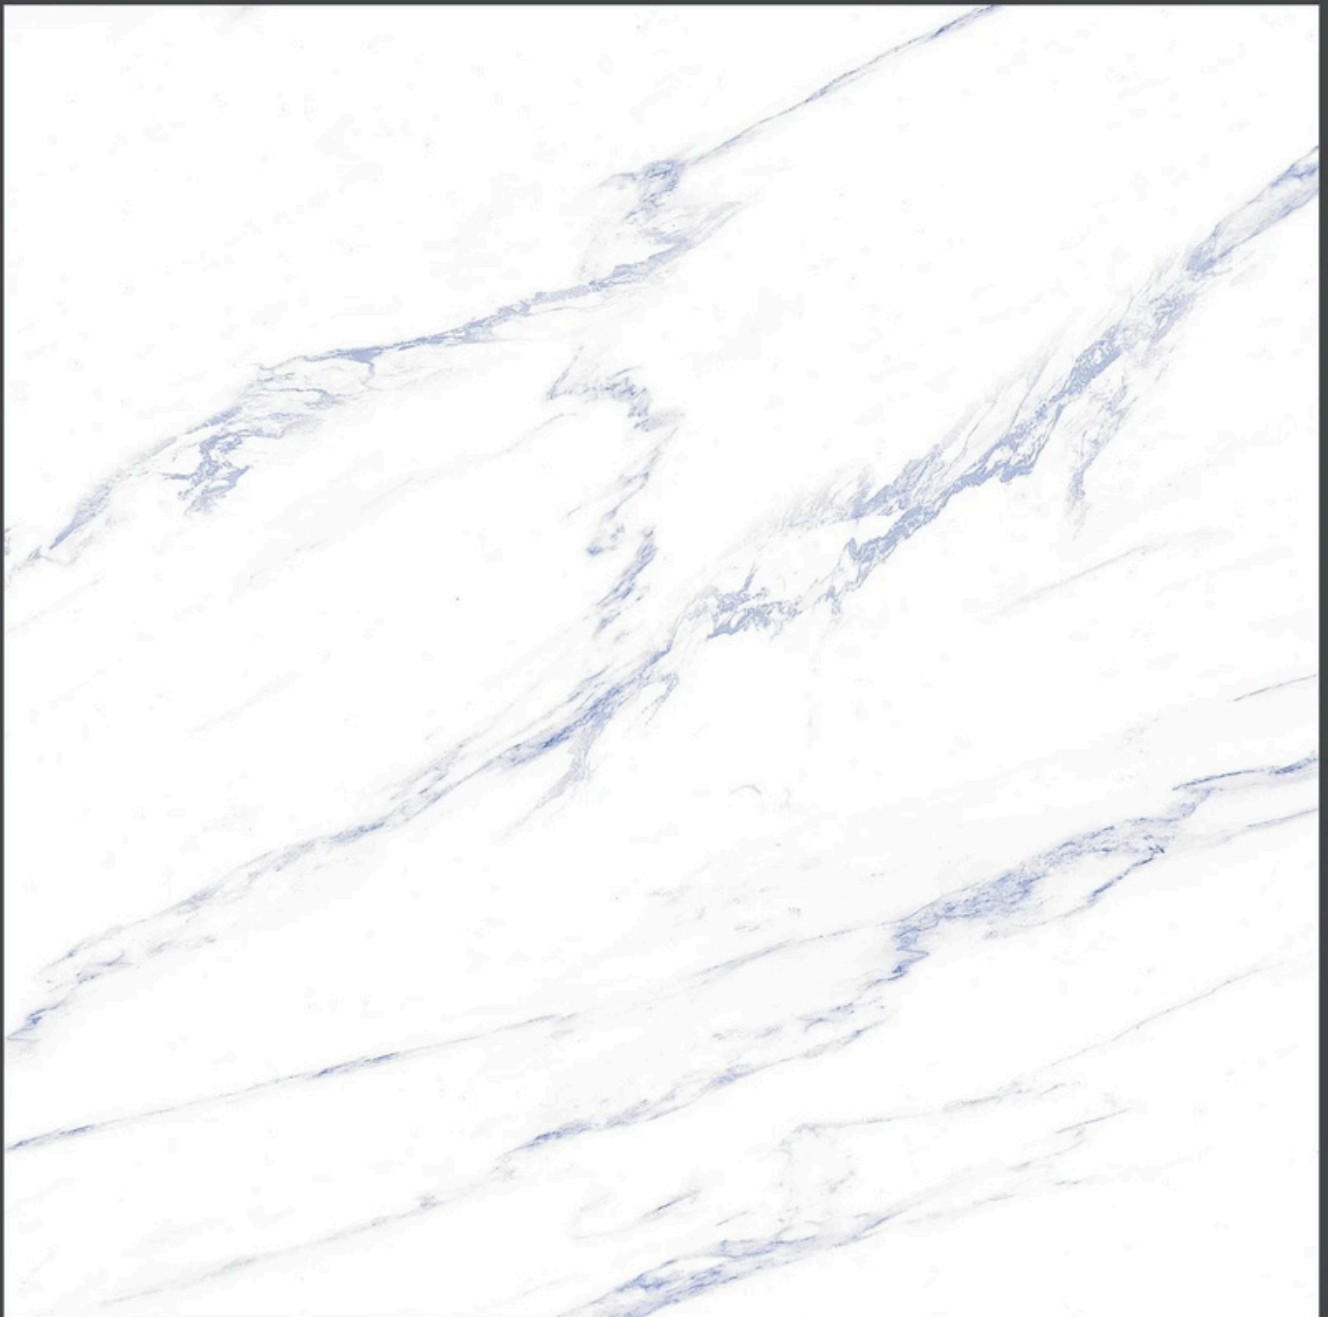

ALVINO NATURAL

GLOSSY FINISH

ALVINO NATURAL

R-6

wān
COLLECTION

ANGEL BLUE

GLOSSY FINISH

R-6