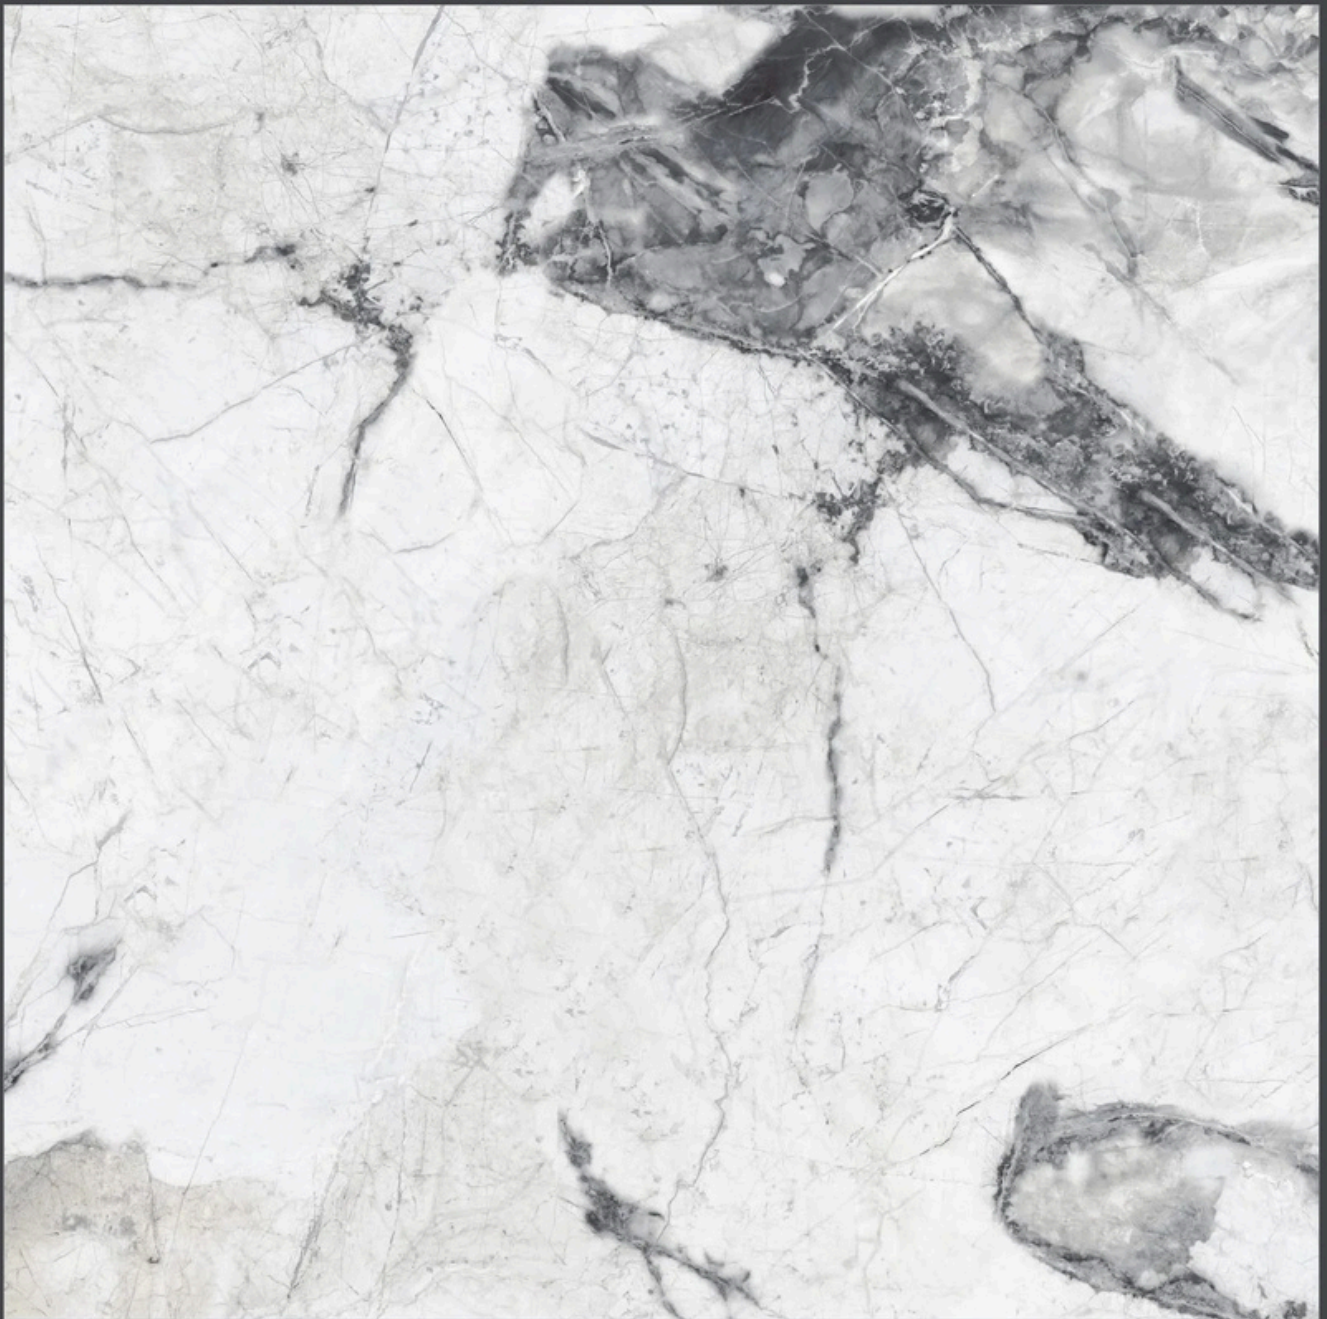

LUNOX GREEN

GLOSSY FINISH

LUNOX GREEN

R-6

wān
COLLECTION

MILANO MUD

GLOSSY FINISH

R-6