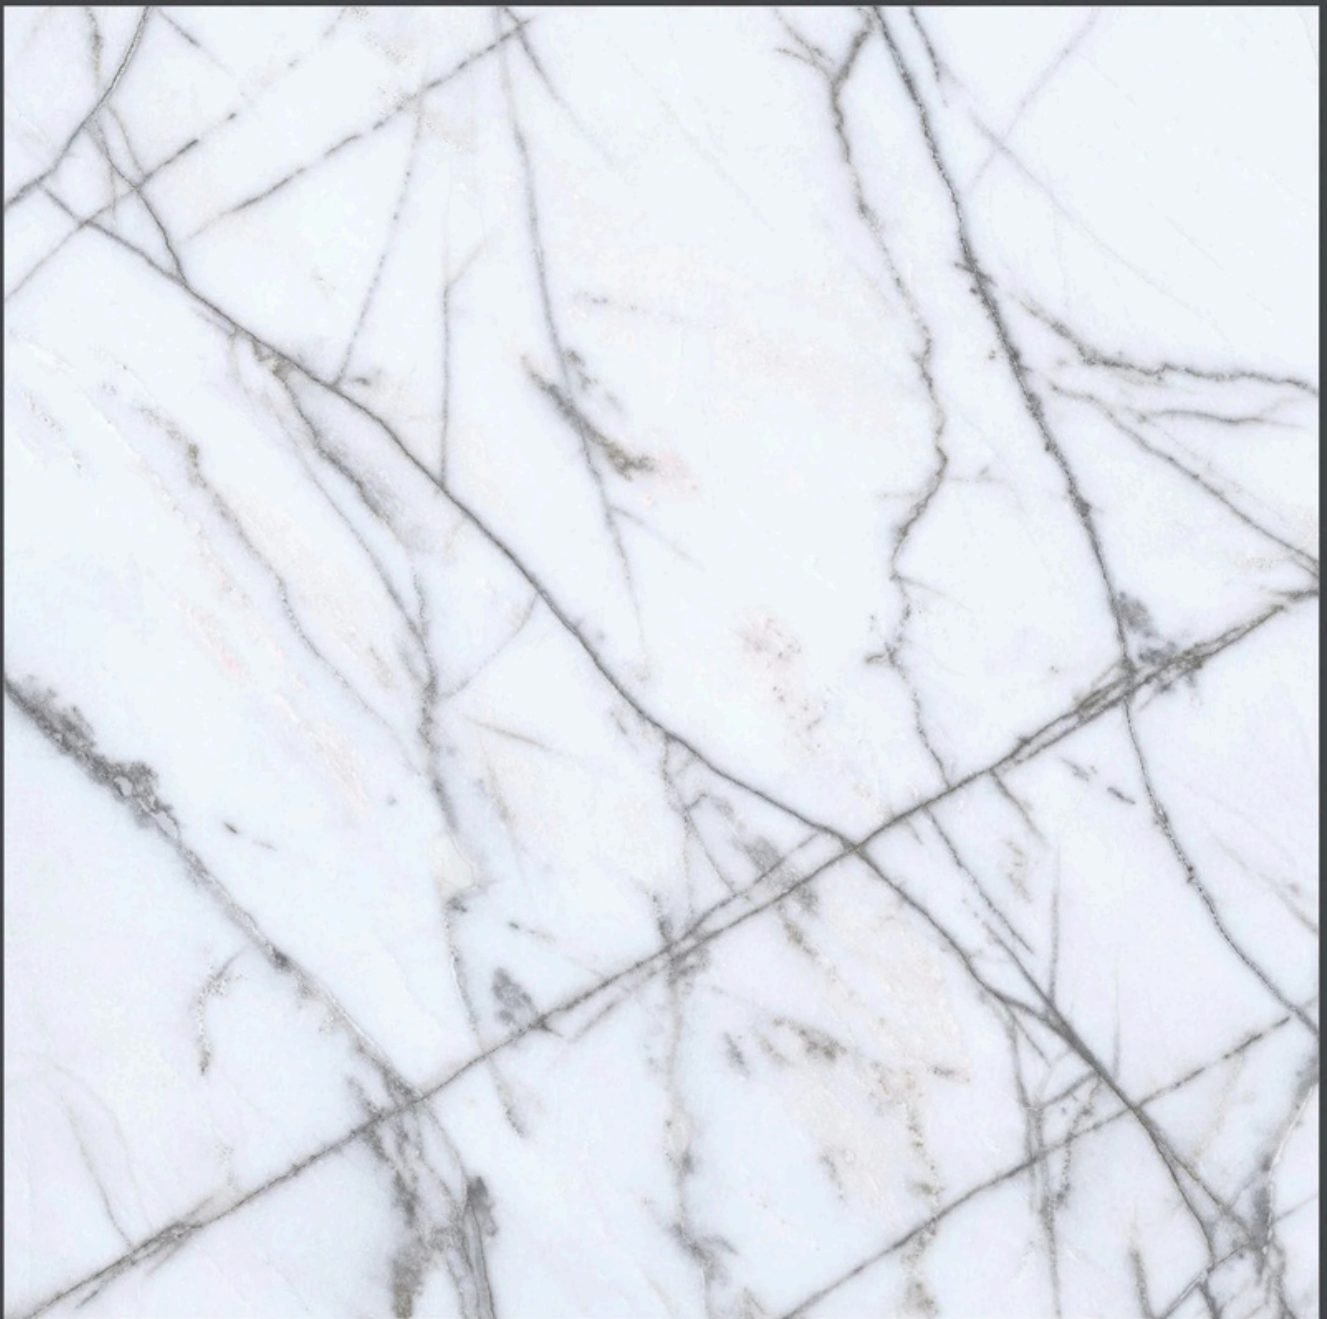

R-6

wān
COLLECTION

VENOM MUD

GLOSSY FINISH