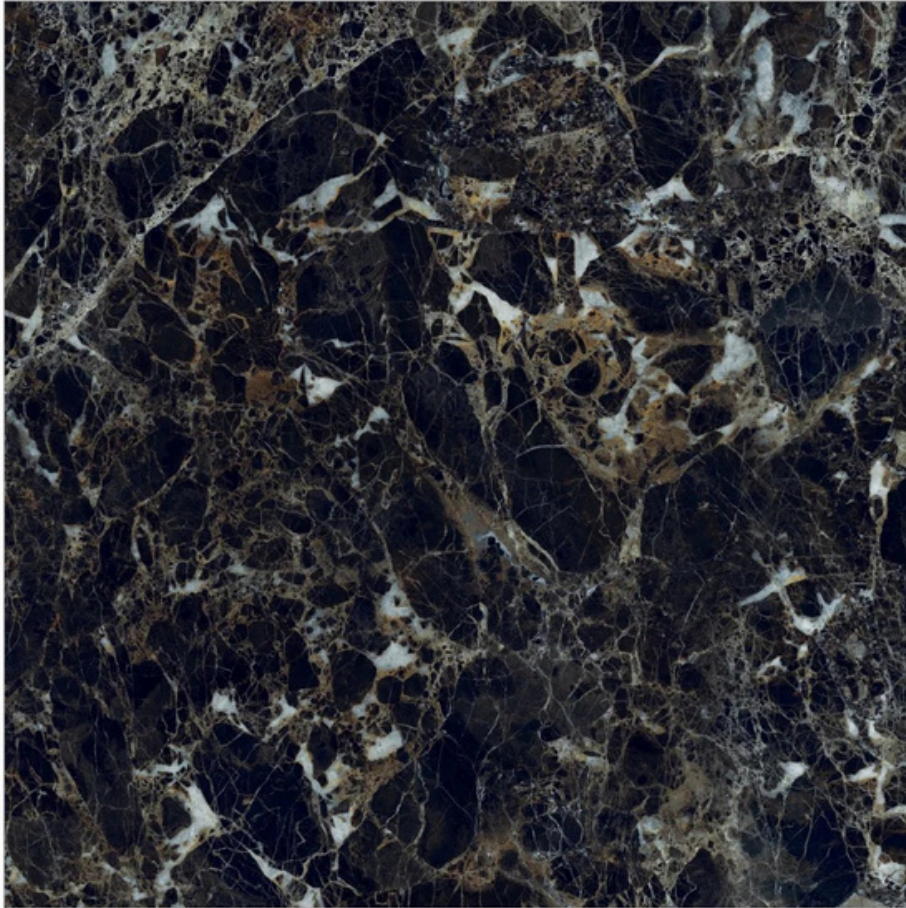

LEXUS OCEAN

MAGNITE
Collection _____