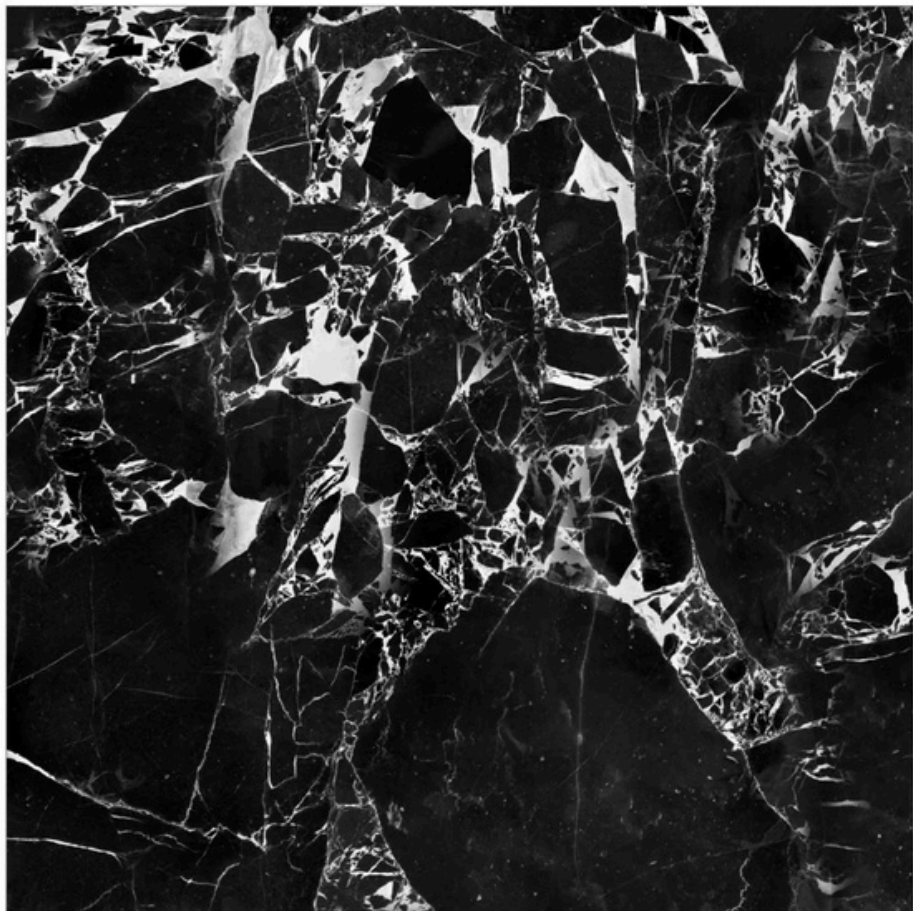

**METZ NATURAL**

**METZ NATURAL**

**MAGNITE**  
Collection \_\_\_\_\_

**Super High**  
Gloss Finish

—  
**06**  
Random

**NOBEL BLACK**

**NOBEL BLACK**

 8-A, National Highway Lakhdirpur Road, Opp. Hotel  
The Grand Viabhav, Near Subway Ceramics, Morbi -  
363641, Gujarat, India