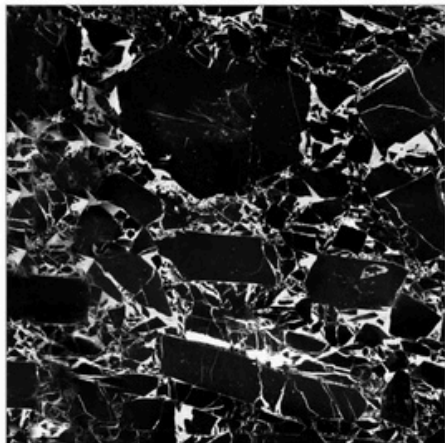

**METZ NATURAL**

**METZ NATURAL**

**MAGNITE**  
Collection \_\_\_\_\_

**Super High**  
Gloss Finish

—  
**06**  
Random

**NOBEL BLACK**

**NOBEL BLACK**

 8-A, National Highway Lakhdirpur Road, Opp. Hotel  
The Grand Viabhav, Near Subway Ceramics, Morbi -  
363641, Gujarat, India