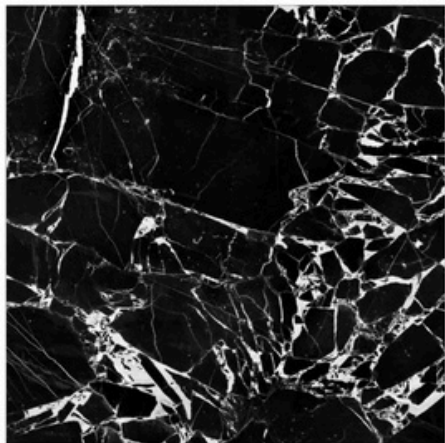

**METZ NATURAL**

**METZ NATURAL**

**MAGNITE**  
Collection \_\_\_\_\_

**Super High**  
Gloss Finish

—  
**06**  
Random

**NOBEL BLACK**

**NOBEL BLACK**

 8-A, National Highway Lakhdirpur Road, Opp. Hotel  
The Grand Viabhav, Near Subway Ceramics, Morbi -  
363641, Gujarat, India