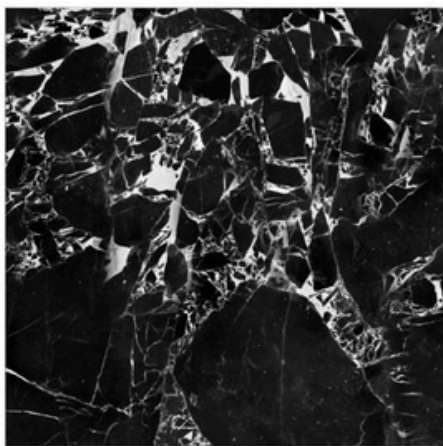

**METZ NATURAL**

**METZ NATURAL**

**MAGNITE**  
Collection \_\_\_\_\_

**Super High**  
Gloss Finish

—  
**06**  
Random

**NOBEL BLACK**

**NOBEL BLACK**

 8-A, National Highway Lakhdirpur Road, Opp. Hotel  
The Grand Viabhav, Near Subway Ceramics, Morbi -  
363641, Gujarat, India