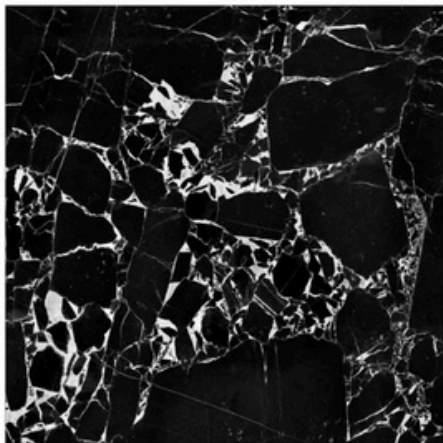

**METZ NATURAL**

**METZ NATURAL**

**MAGNITE**  
Collection \_\_\_\_\_

**Super High**  
Gloss Finish

—  
**06**  
Random

**NOBEL BLACK**

**NOBEL BLACK**

 8-A, National Highway Lakhdirpur Road, Opp. Hotel  
The Grand Viabhav, Near Subway Ceramics, Morbi -  
363641, Gujarat, India