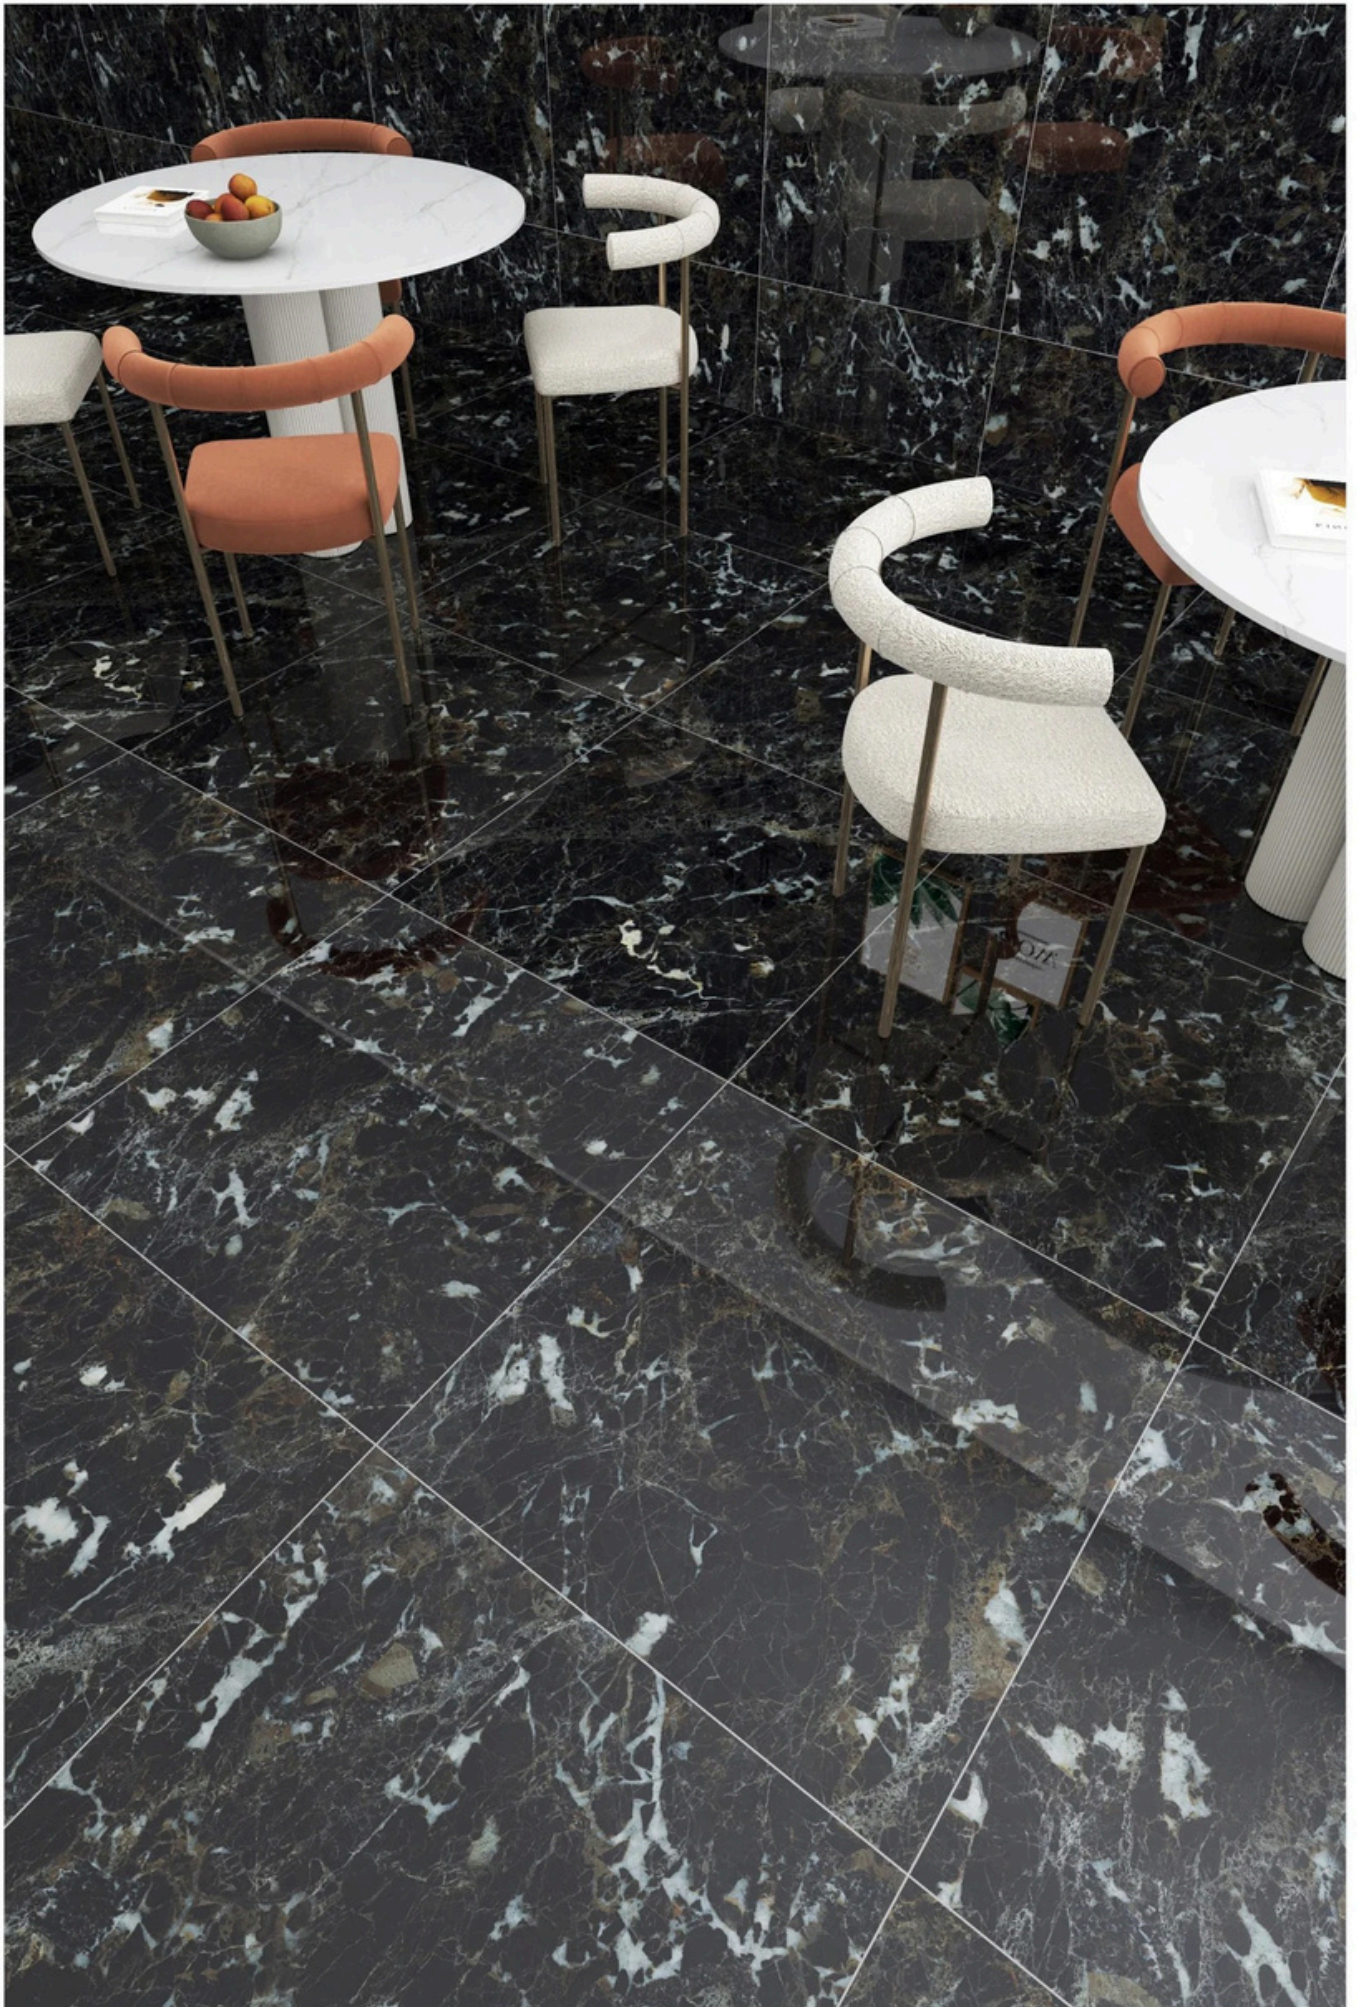

**METZ NATURAL**

**METZ NATURAL**

**MAGNITE**  
Collection \_\_\_\_\_

**Super High**  
Gloss Finish

—  
**06**  
Random

**NOBEL BLACK**

**NOBEL BLACK**

 8-A, National Highway Lakhdirpur Road, Opp. Hotel  
The Grand Viabhav, Near Subway Ceramics, Morbi -  
363641, Gujarat, India