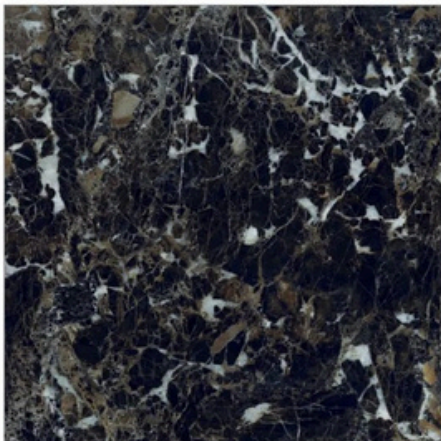

**METZ NATURAL**

**METZ NATURAL**

**MAGNITE**  
Collection \_\_\_\_\_

**Super High**  
Gloss Finish

—  
**06**  
Random

**NOBEL BLACK**

**NOBEL BLACK**

 8-A, National Highway Lakhdirpur Road, Opp. Hotel  
The Grand Viabhav, Near Subway Ceramics, Morbi -  
363641, Gujarat, India