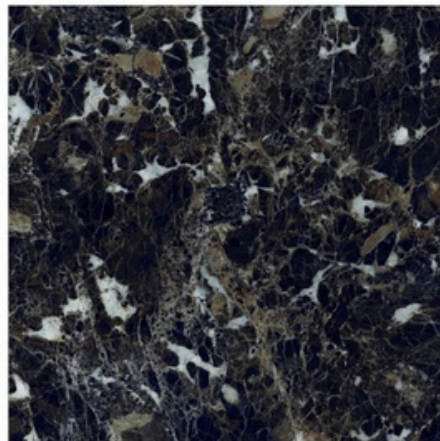

**METZ NATURAL**

**METZ NATURAL**

**MAGNITE**  
Collection \_\_\_\_\_

**Super High**  
Gloss Finish

—  
**06**  
Random

**NOBEL BLACK**

**NOBEL BLACK**

 8-A, National Highway Lakhdirpur Road, Opp. Hotel  
The Grand Viabhav, Near Subway Ceramics, Morbi -  
363641, Gujarat, India