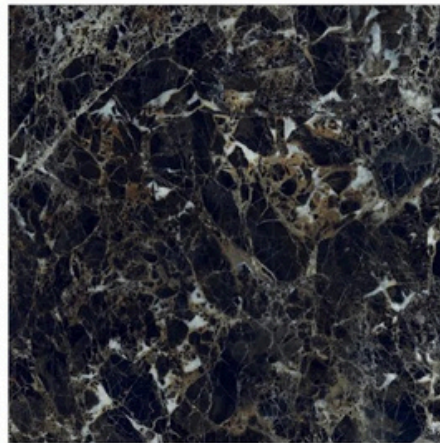

**METZ NATURAL**

**METZ NATURAL**

**MAGNITE**  
Collection \_\_\_\_\_

**Super High**  
Gloss Finish

—  
**06**  
Random

**NOBEL BLACK**

**NOBEL BLACK**

 8-A, National Highway Lakhdirpur Road, Opp. Hotel  
The Grand Viabhav, Near Subway Ceramics, Morbi -  
363641, Gujarat, India