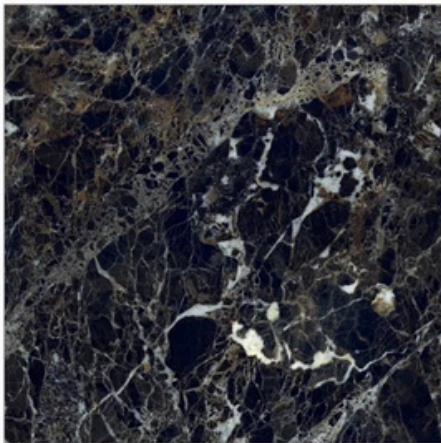

**METZ NATURAL**

**METZ NATURAL**

**MAGNITE**  
Collection \_\_\_\_\_

**Super High**  
Gloss Finish

—  
**06**  
Random

**NOBEL BLACK**

**NOBEL BLACK**

 8-A, National Highway Lakhdirpur Road, Opp. Hotel  
The Grand Viabhav, Near Subway Ceramics, Morbi -  
363641, Gujarat, India