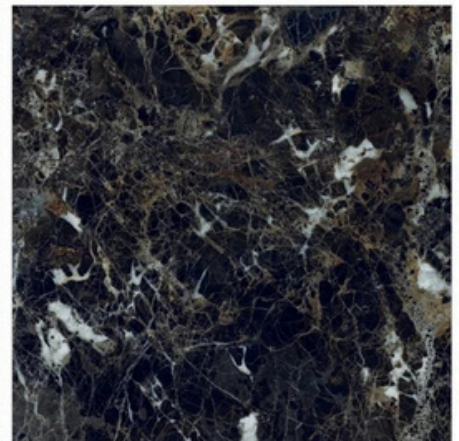

**METZ NATURAL**

**METZ NATURAL**

**MAGNITE**  
Collection \_\_\_\_\_

**Super High**  
Gloss Finish

—  
**06**  
Random

**NOBEL BLACK**

**NOBEL BLACK**

 8-A, National Highway Lakhdirpur Road, Opp. Hotel  
The Grand Viabhav, Near Subway Ceramics, Morbi -  
363641, Gujarat, India