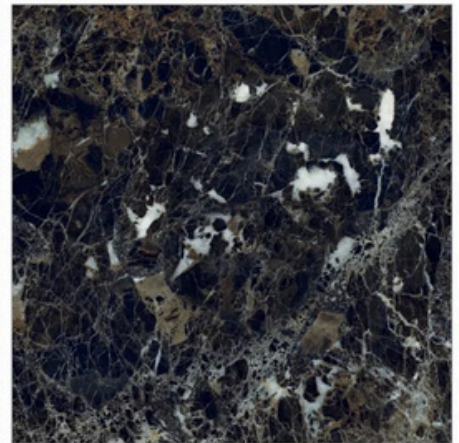

**METZ NATURAL**

**METZ NATURAL**

**MAGNITE**  
Collection \_\_\_\_\_

**Super High**  
Gloss Finish

—  
**06**  
Random

**NOBEL BLACK**

**NOBEL BLACK**

 8-A, National Highway Lakhdirpur Road, Opp. Hotel  
The Grand Viabhav, Near Subway Ceramics, Morbi -  
363641, Gujarat, India