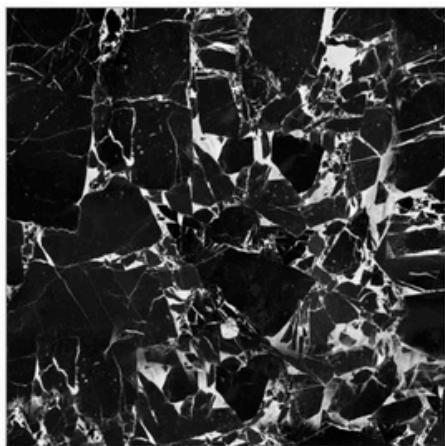

**METZ NATURAL**

**METZ NATURAL**

**MAGNITE**  
Collection \_\_\_\_\_

**Super High**  
Gloss Finish

—  
**06**  
Random

**NOBEL BLACK**

**NOBEL BLACK**

 8-A, National Highway Lakhdirpur Road, Opp. Hotel  
The Grand Viabhav, Near Subway Ceramics, Morbi -  
363641, Gujarat, India