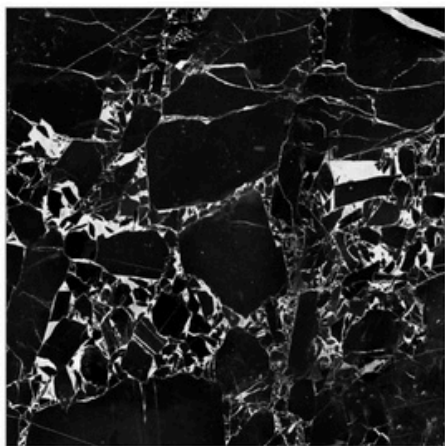

**METZ NATURAL**

**METZ NATURAL**

**MAGNITE**  
Collection \_\_\_\_\_

**Super High**  
Gloss Finish

—  
**06**  
Random

**NOBEL BLACK**

**NOBEL BLACK**

 8-A, National Highway Lakhdirpur Road, Opp. Hotel  
The Grand Viabhav, Near Subway Ceramics, Morbi -  
363641, Gujarat, India