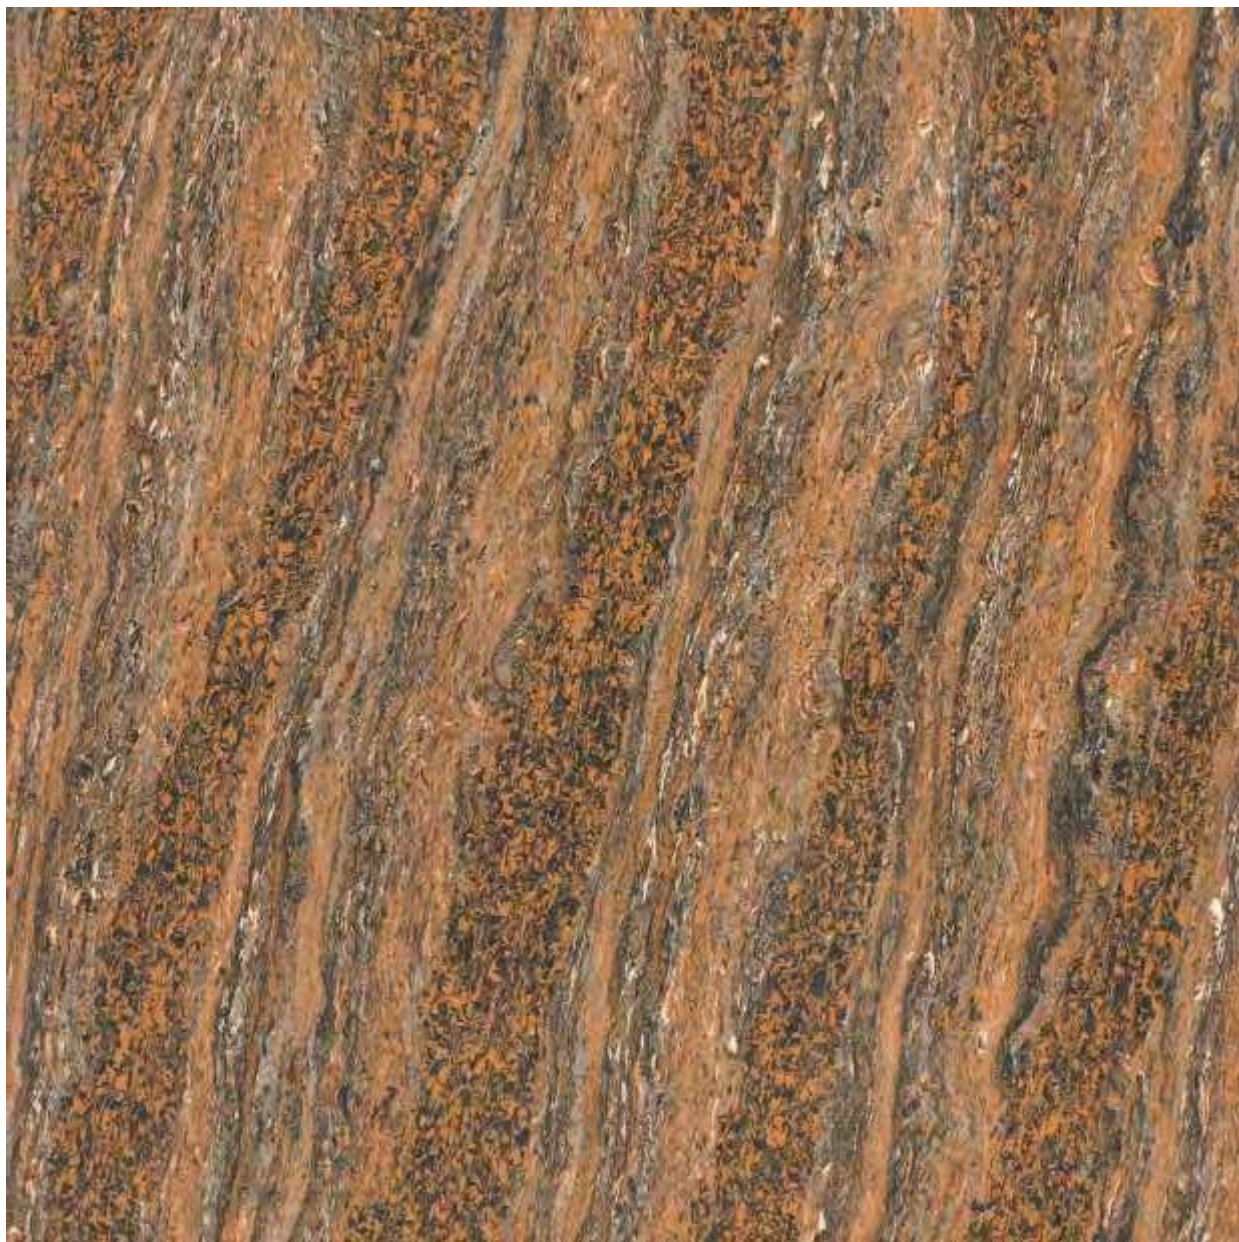

Arizona Flamingo (PO)

TECHNO LIGHT
**DOUBLE
CHARGE**
VITRIFIED TILE

Arizona Carbone (PO)

TECHNO LIGHT
**DOUBLE
CHARGE**
VITRIFIED TILE

Arizona Panther (PO)

TECHNO LIGHT
**DOUBLE
CHARGE**
VITRIFIED TILE

Arizona Thunder (PO)

TECHNO LIGHT
**DOUBLE
CHARGE**
VITRIFIED TILE

Arizona Tiger (PO)

TECHNO LIGHT
**DOUBLE
CHARGE**
VITRIFIED TILE

Arizona Scarlet (PO)

TECHNO LIGHT
**DOUBLE
CHARGE**
VITRIFIED TILE

Arizona Dusk (PO)

TECHNO LIGHT
**DOUBLE
CHARGE**
VITRIFIED TILE