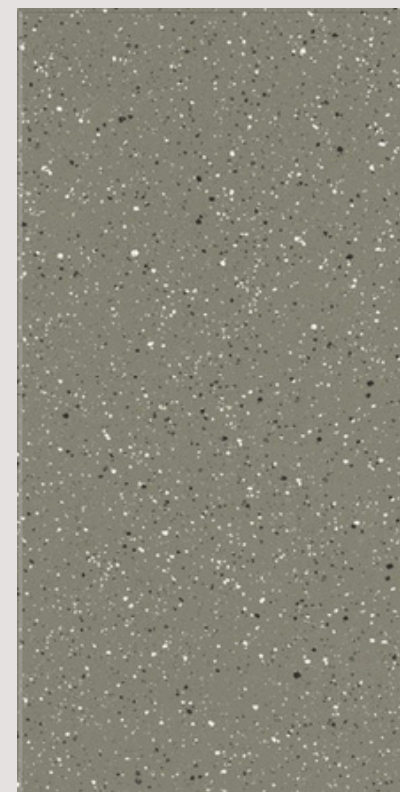

# TERRAZO SERIES

(FULL BODY)

**24X24 INCH**  
**600X600 MM**

**24X48 INCH**  
**600X1200 MM**

[www.rjmaxceramics.com](http://www.rjmaxceramics.com)

The image shows several rectangular and cylindrical blocks of terrazzo material. The material has a light beige base with a dense distribution of small, dark brown and white aggregate particles. The blocks are arranged in a staggered, overlapping fashion against a plain, light-colored background. The lighting is soft and even, highlighting the texture of the terrazzo.

# TERRAZZO Z SERIES

600x1200mm  
FULLBODY

TERRAZ  
OZ  
SERIES m  
600x1200m  
FULLBODY

P E A C H

TERRAZ  
OZ  
SERIES m  
600x1200m  
FULLBODY

C H E R R Y

TERRAZ  
OZ  
SERIES m  
600x1200m  
FULLBODY

C O T T A

TERRAZ  
OZ  
SERIES m  
600x1200m  
FULLBODY

S E A

TERRAZ  
OZ  
SERIES m  
600x1200m  
FULLBODY

S L I V E R

TERRAZ  
OZ  
SERIES m  
600x1200m  
FULLBODY

G R I S

TERRAZ  
OZ  
SERIES m  
600x1200m  
FULLBODY

NERO