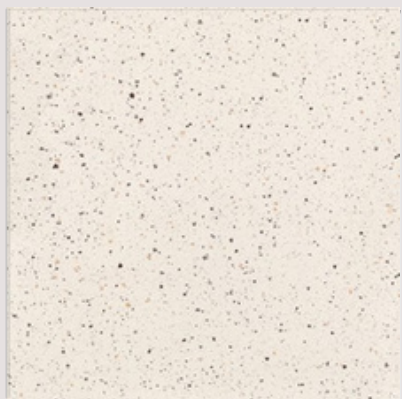

# TERRAZO SERIES

(FULL BODY)

**24X24 INCH**  
**600X600 MM**

**24X48 INCH**  
**600X1200 MM**

[www.rjmaxceramics.com](http://www.rjmaxceramics.com)

The image shows several rectangular and cylindrical blocks of terrazzo material. The material has a light beige base with a dense distribution of small, dark brown and white aggregate particles. The blocks are arranged in a staggered, overlapping fashion against a plain, light-colored background. The lighting is soft and even, highlighting the texture of the terrazzo.

NERO

# VENICE SERIES

600x600mm  
FULLBODY

VENICE  
SERIES  
600x600mm  
FULLBODY

G O L D

VENICE  
SERIES  
600x600mm  
FULLBODY

S I L V E R

VENICE  
SERIES  
600x600mm  
FULLBODY

CORM SILK