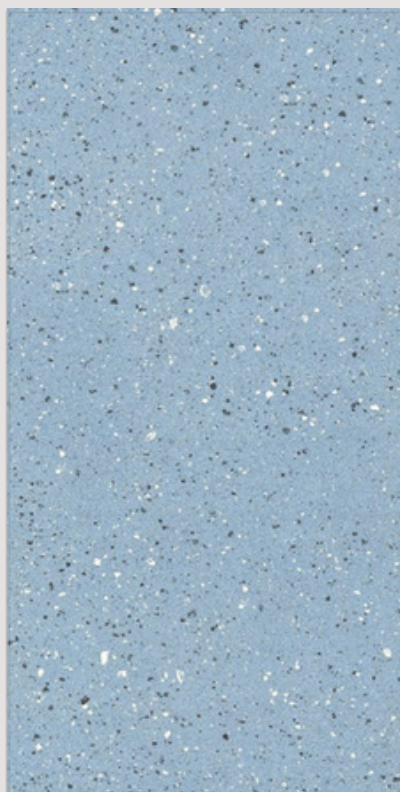

# TERRAZO SERIES

(FULL BODY)

**24X24 INCH**  
**600X600 MM**

**24X48 INCH**  
**600X1200 MM**

[www.rjmaxceramics.com](http://www.rjmaxceramics.com)

The image shows several rectangular and cylindrical blocks of terrazzo material. The material has a light beige base with a dense distribution of small, dark brown and white aggregate particles. The blocks are arranged in a staggered, overlapping fashion against a plain, light-colored background. The lighting is soft and even, highlighting the texture of the terrazzo.

# TERRAZZO Z SERIES

600x1200mm  
FULLBODY

TERRAZ  
OZ  
SERIES m  
600x1200m  
FULLBODY

P E A C H

TERRAZ  
OZ  
SERIES m  
600x1200m  
FULLBODY

C H E R R Y

TERRAZ  
OZ  
SERIES m  
600x1200m  
FULLBODY

C O T T A

TERRAZ  
OZ  
SERIES m  
600x1200m  
FULLBODY

S E A

TERRAZ  
OZ  
SERIES m  
600x1200m  
FULLBODY

S L I V E R

TERRAZ  
OZ  
SERIES m  
600x1200m  
FULLBODY

G R I S

TERRAZ  
OZ  
SERIES m  
600x1200m  
FULLBODY

NERO