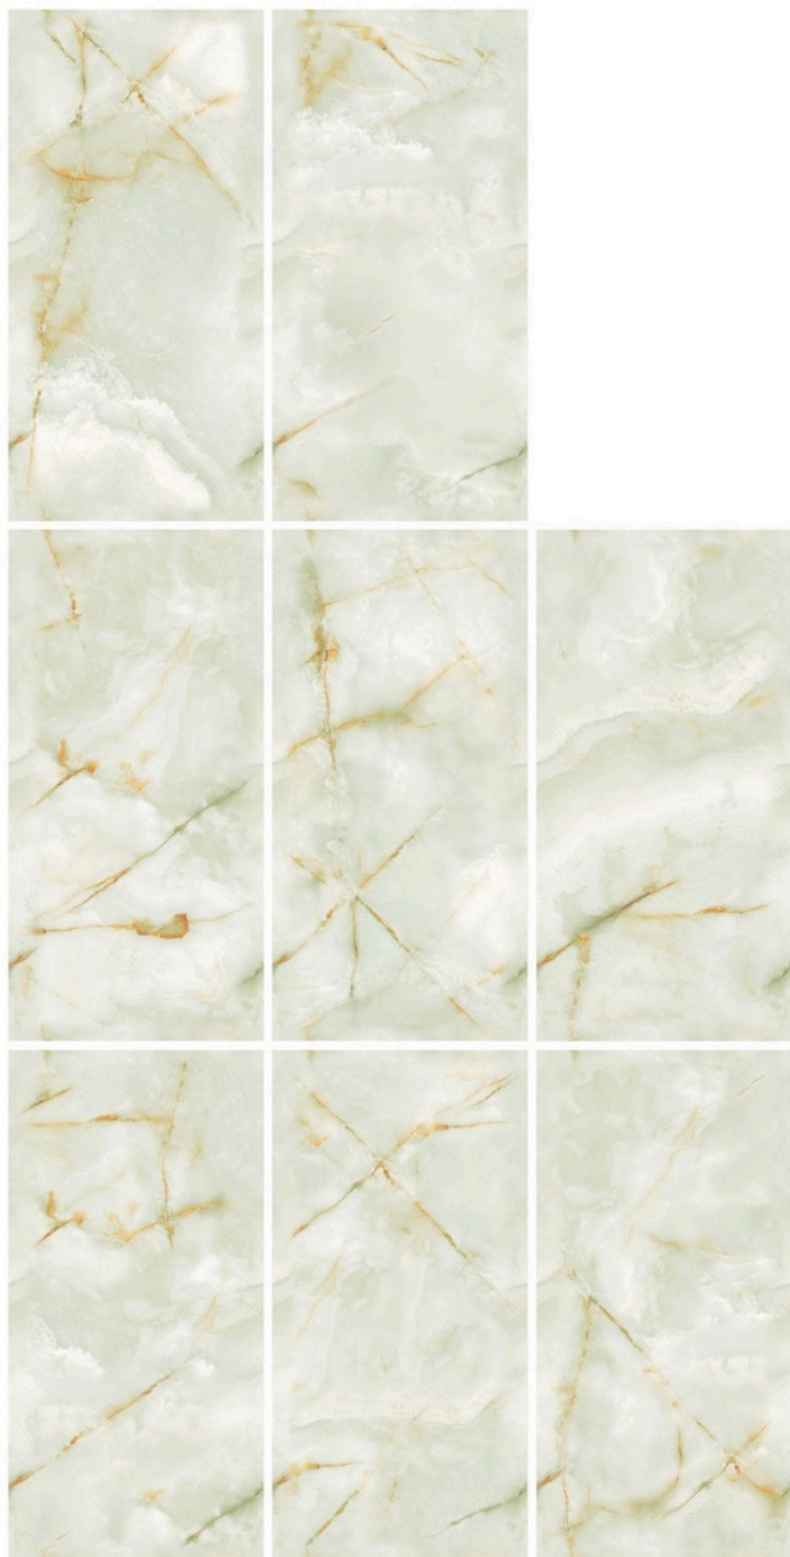

DALTILE AQUA

SIZE
600X1200MM

FINISH
GLOSSY

RANDOM
8