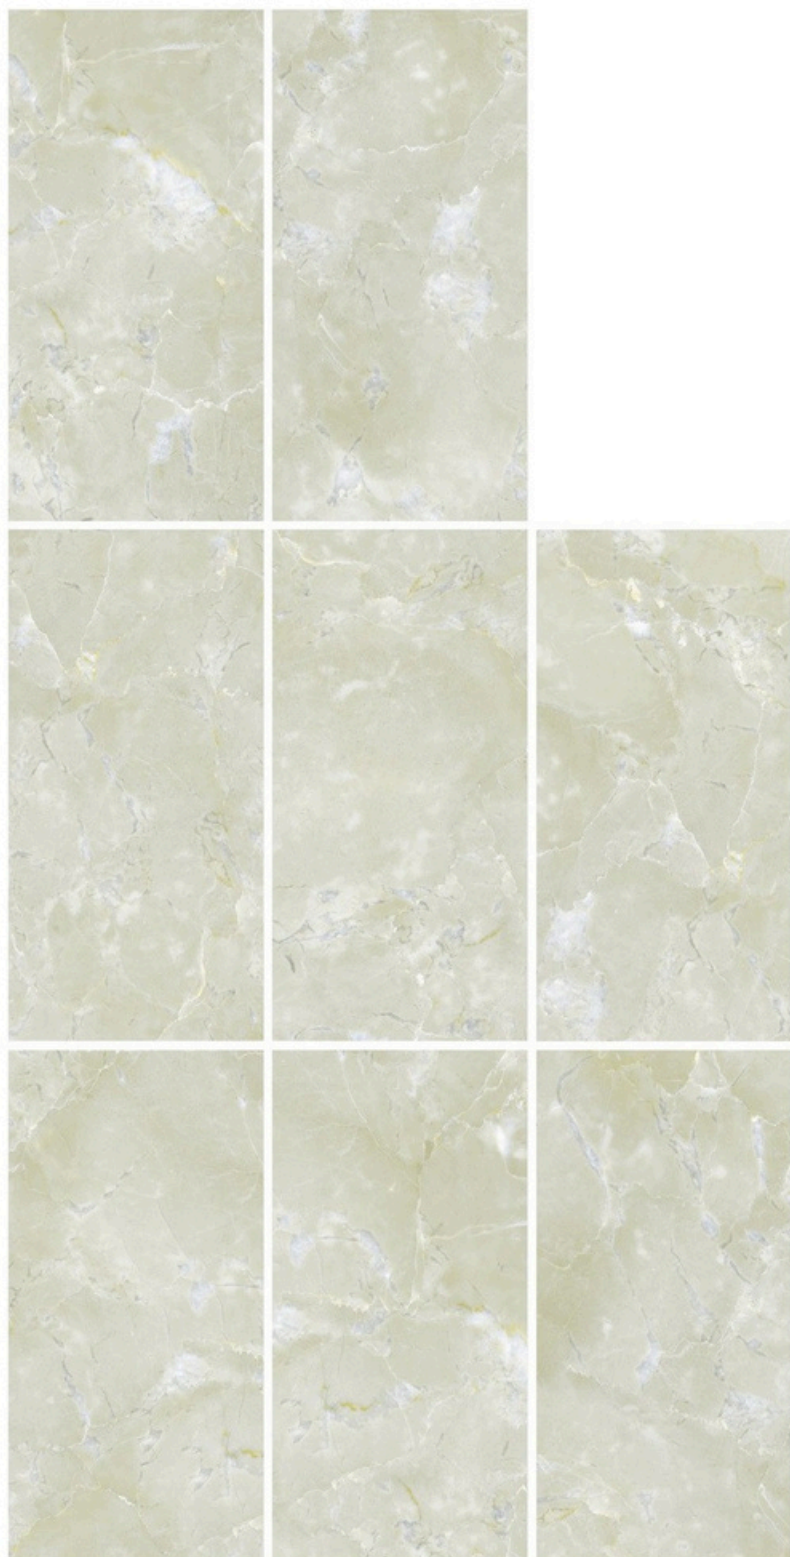

CASTANO LEMON

SIZE
600X1200MM

FINISH
GLOSSY

RANDOM
8