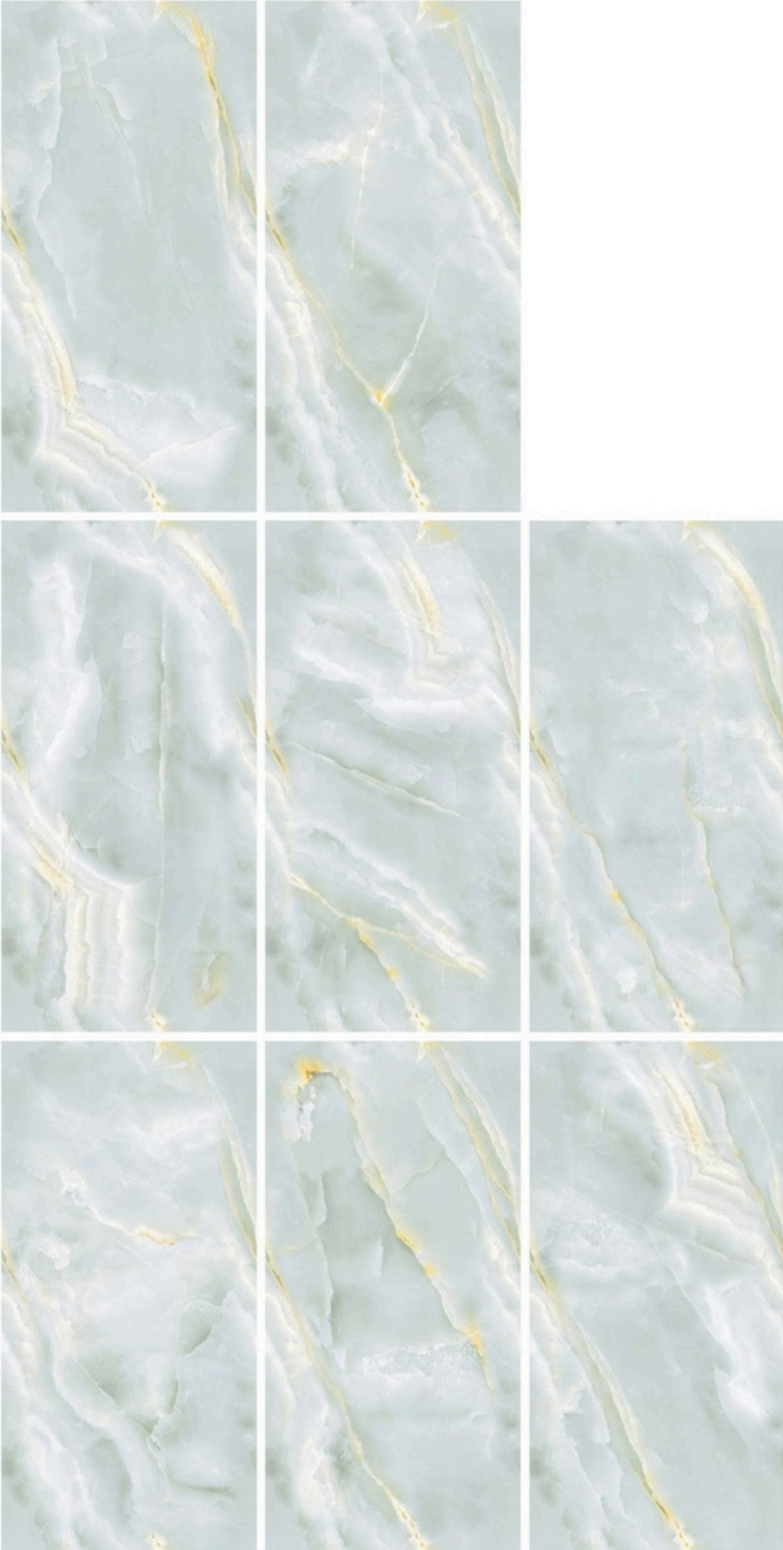

WONDER AQUA

SIZE
600X1200MM

FINISH
GLOSSY

RANDOM
8