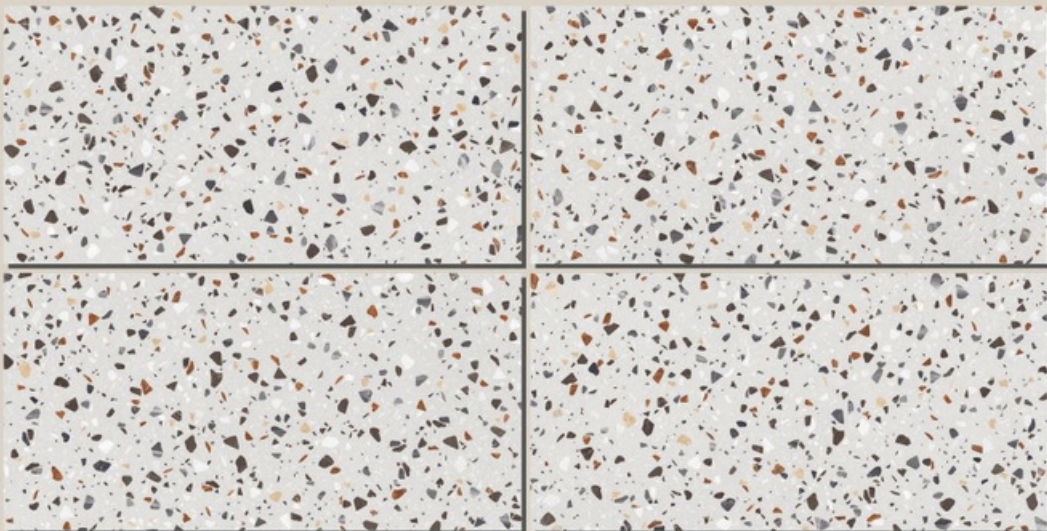

EPIROS FLINT