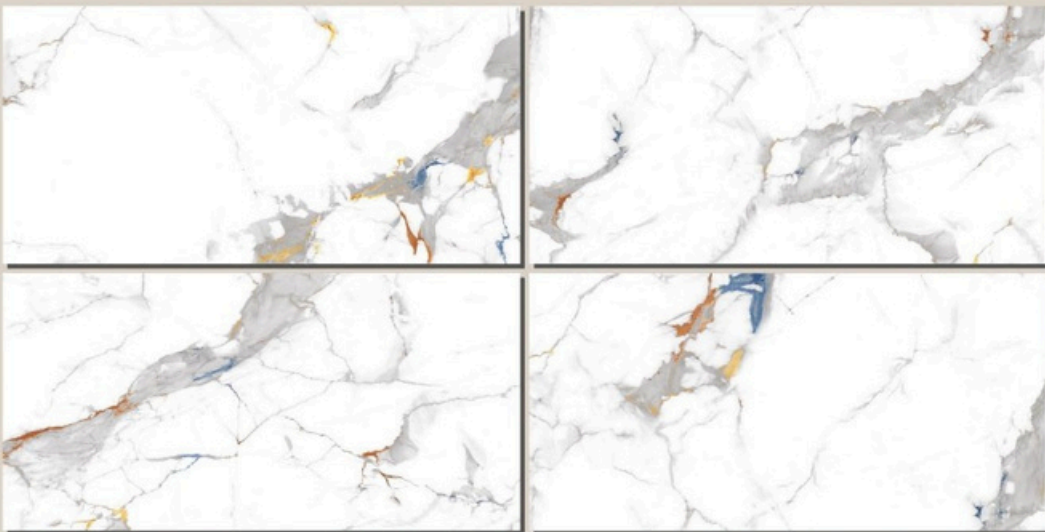

SIZE :
600x1200MM

FINISH :
CARVING

RANDOM :
04

ALPI WHITE