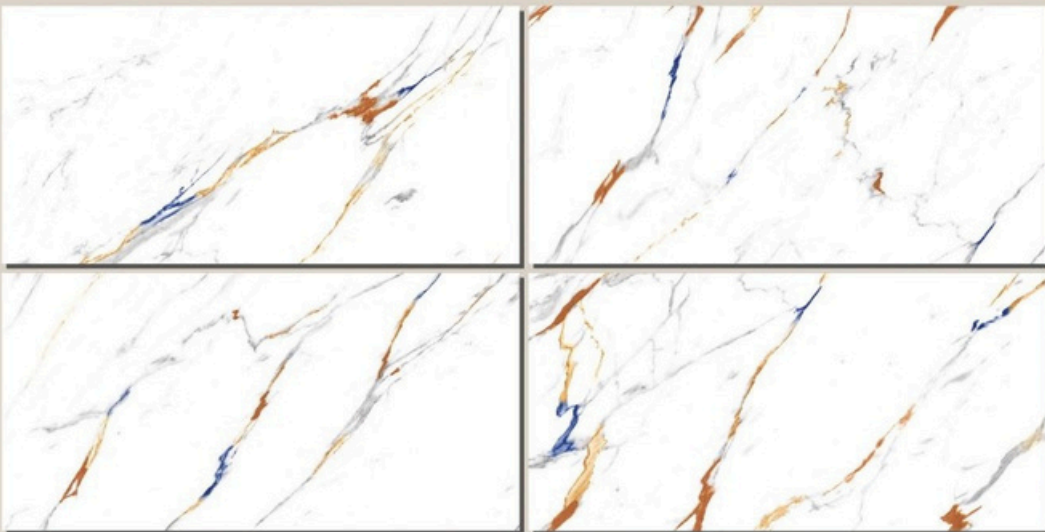

ROMANTIC WHITE

SIZE :
600x1200MM

FINISH :
CARVING

RANDOM :
04

SIPRIA WHITE

SIZE :
600x1200MM

FINISH :
CARVING

RANDOM :
04