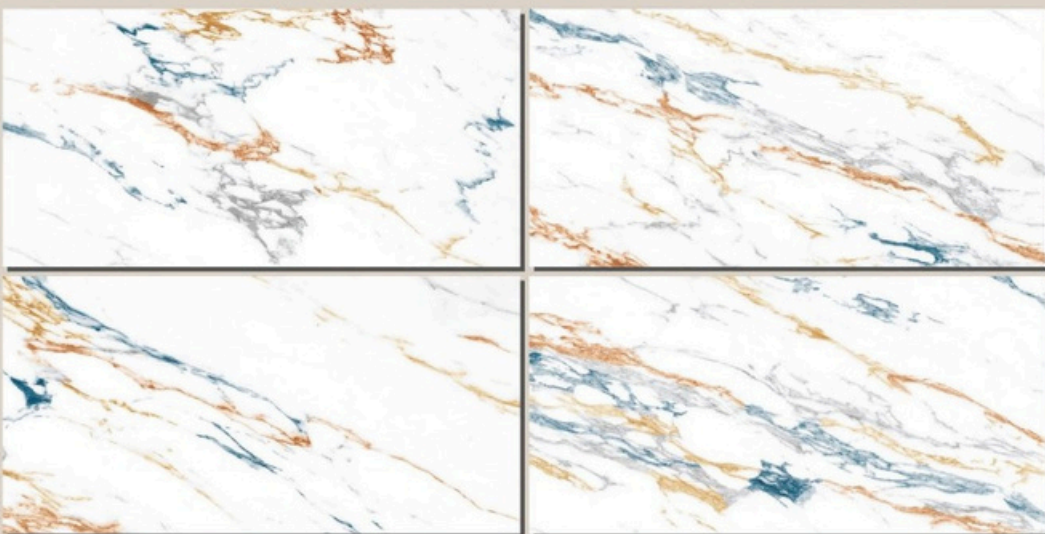

FINISH :
CARVING

RANDOM :
04

BIANCO LASA

**BIANCO
LASA**

SIZE :
600x1200MM

FINISH :
CARVING

RANDOM :
06

CARPECIA WINE