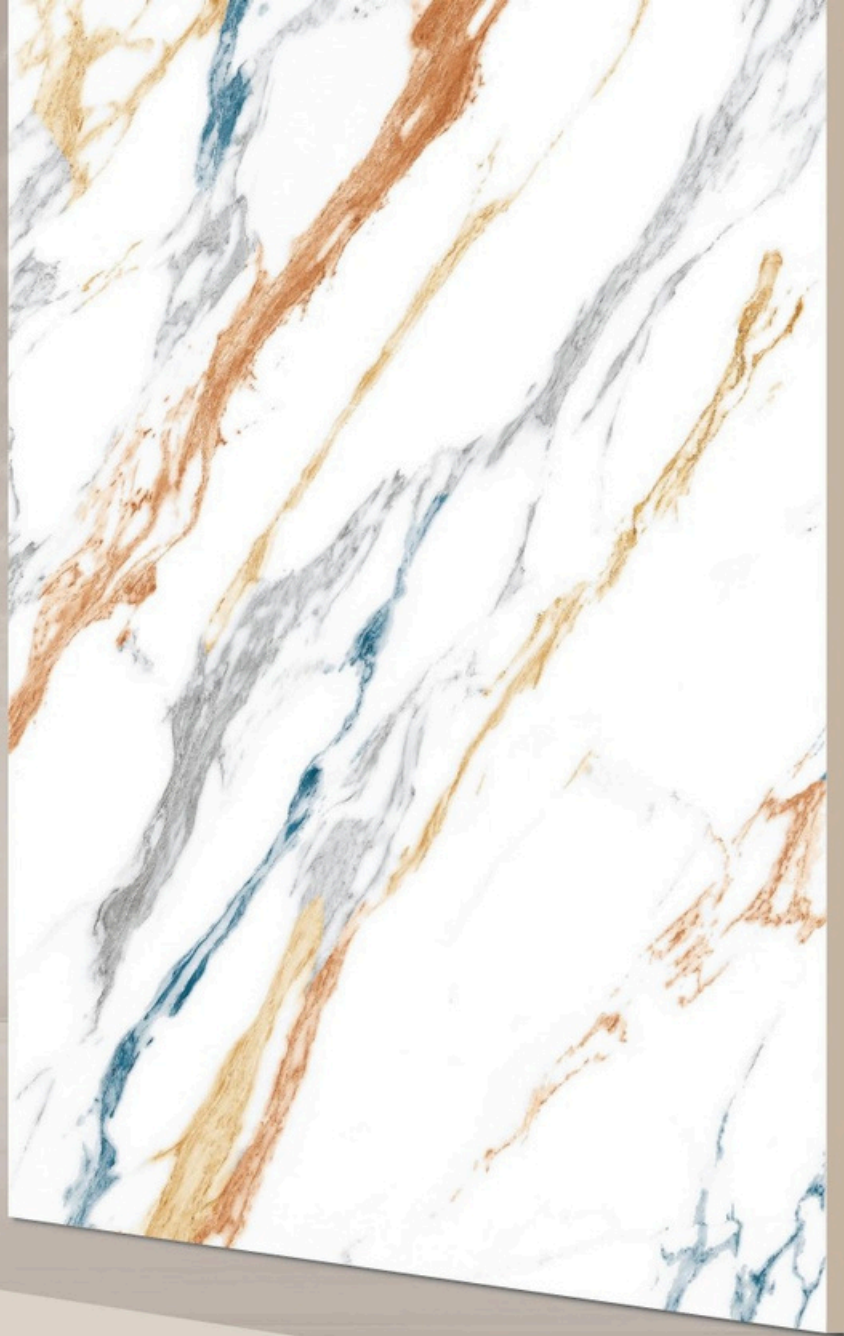

FINISH :
CARVING

RANDOM :
04

BIANCO LASA

**BIANCO
LASA**

SIZE :
600x1200MM

FINISH :
CARVING

RANDOM :
06

CARPECIA WINE