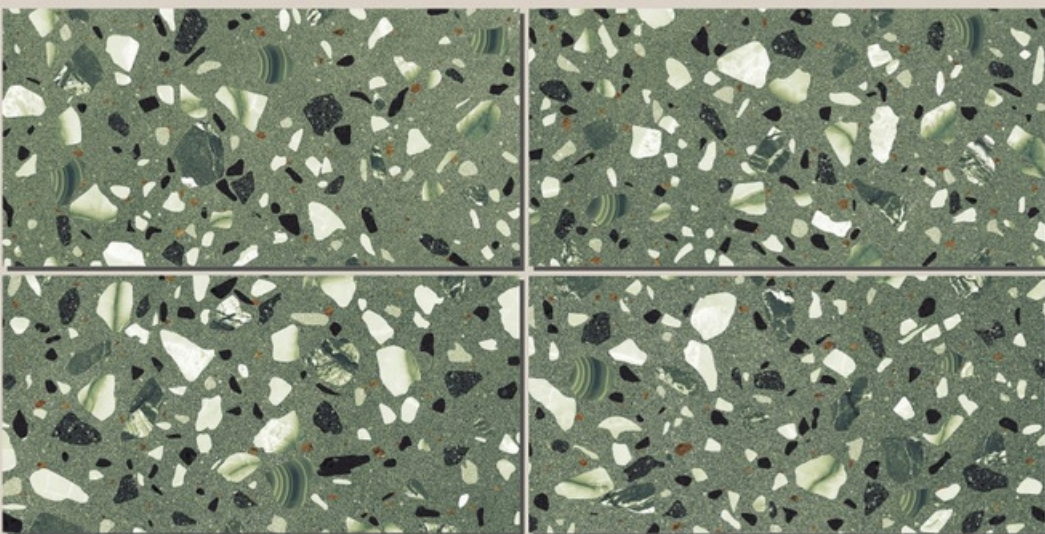

CIAZ CHARCOAL

SIZE :
600x1200MM

FINISH :
CARVING

RANDOM :
04

COAL GREEN

**COAL
GREEN**

SIZE :
600x1200MM

FINISH :
CARVING