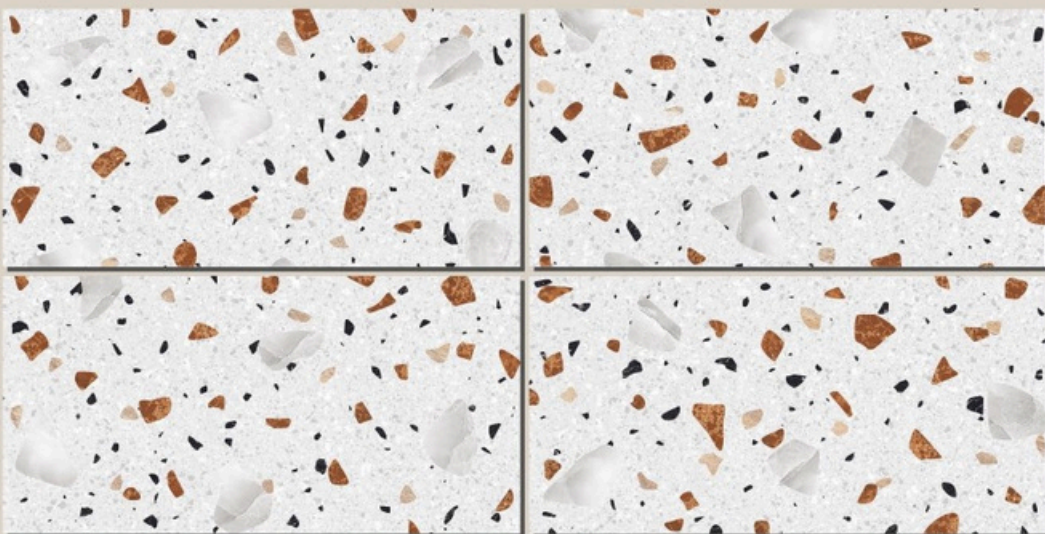

MOSAIC FOSSIL