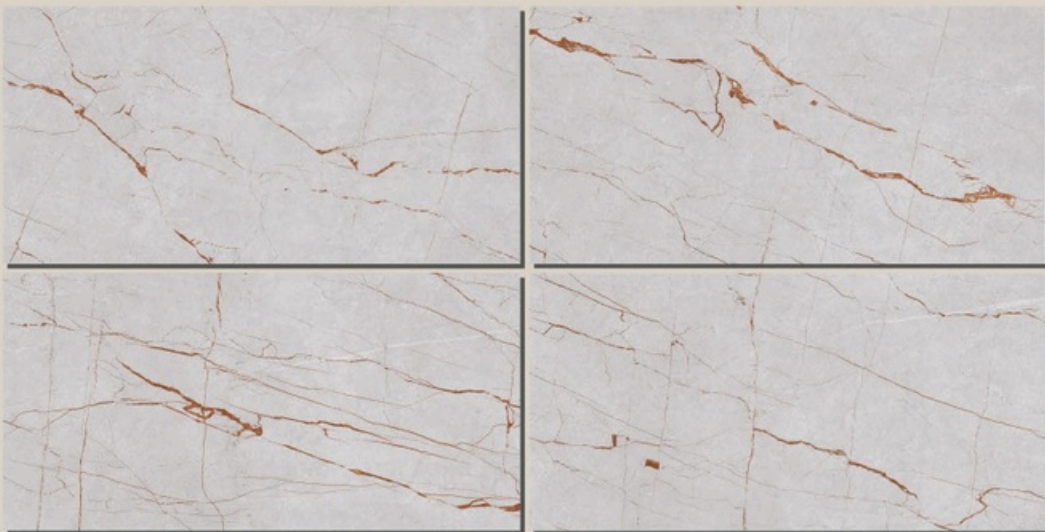

ELIAS NATURAL