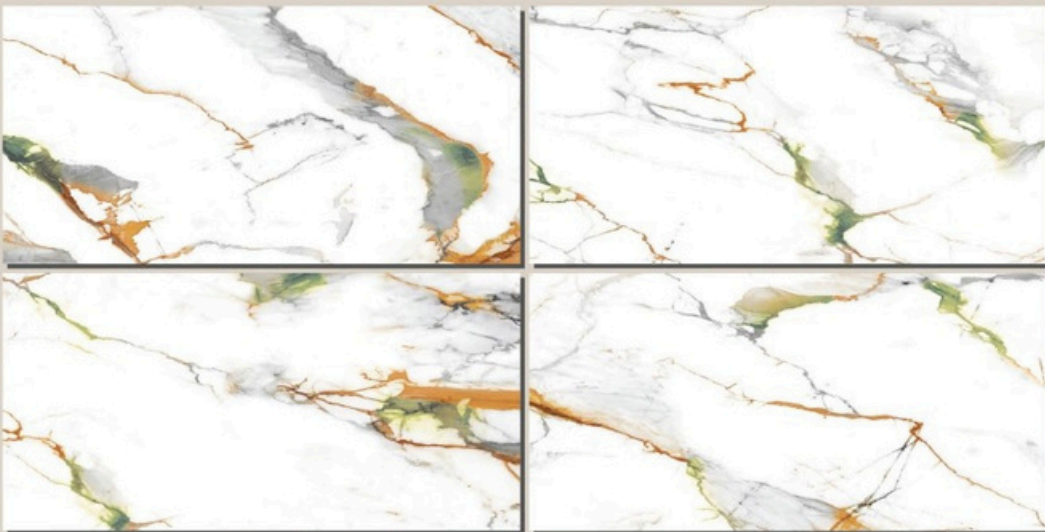

DEVONIAN MULTI