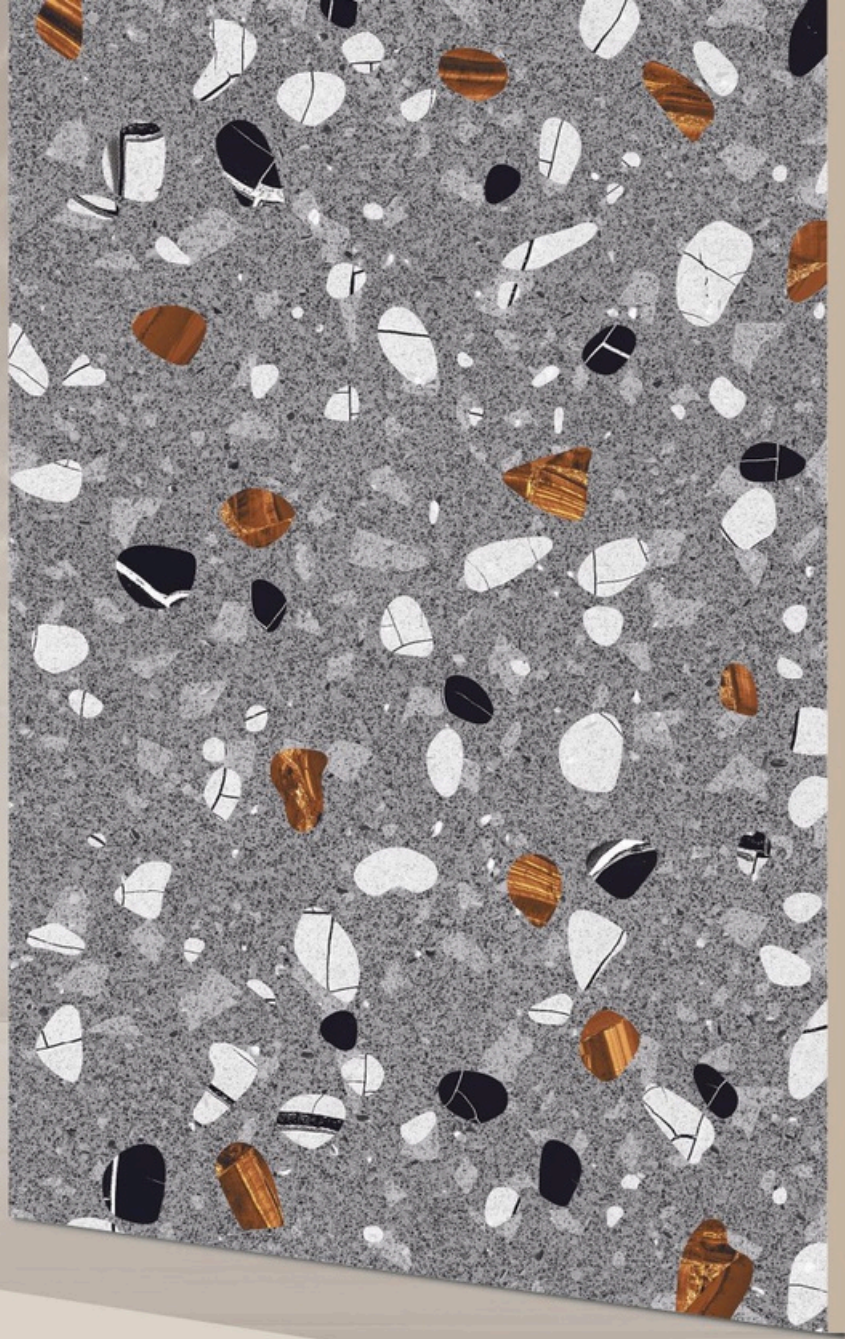

RANDOM :
04

EPIROS FLINT

SIZE :
600x1200MM

FINISH :
CARVING

RANDOM :
04

FONDI COTTON

SIZE :
600x1200MM

FINISH :
CARVING