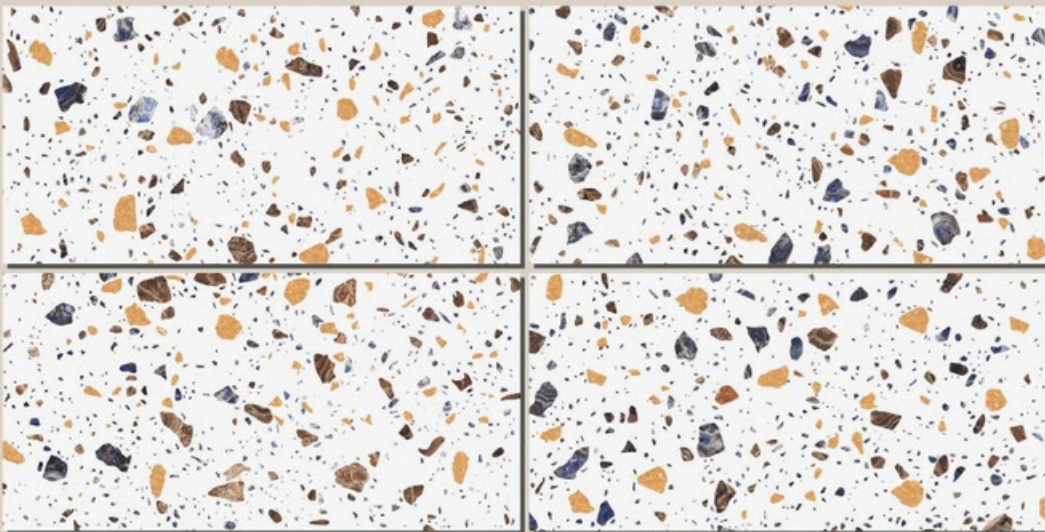

CIAZ CHARCOAL