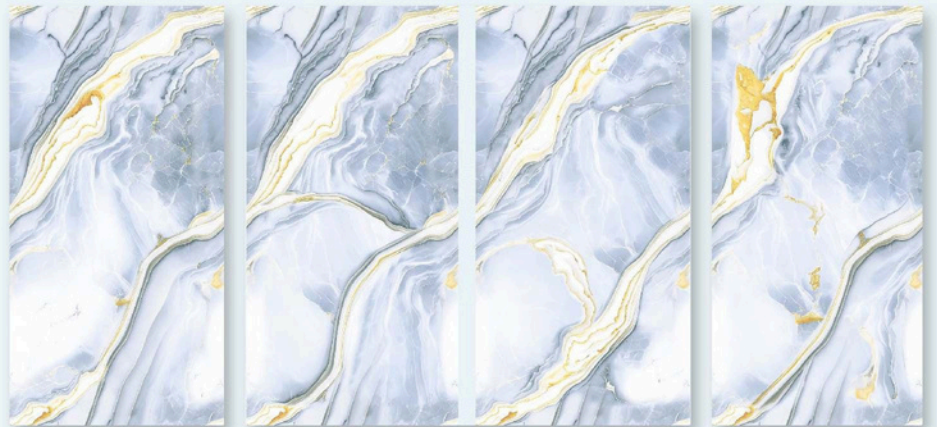

STAIN
RESISTANCE

EASY TO
CLEAN

COLORICO ENDLESS

COLLECTION

CORIINTO BLUE

DIMENSION : 600X1200MM

SURFACE : GLOSSY

RANDOMS : 4

WATERPROOF

STAIN
RESISTANCE

EASY TO
CLEAN

COLORICO ENDLESS

COLLECTION

CORONA TEAL

DIMENSION : 600X1200MM

SURFACE : GLOSSY