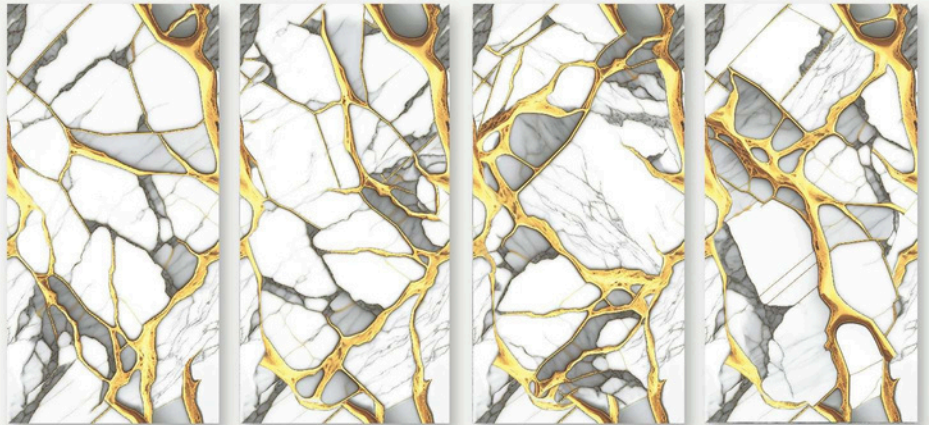

WATERPROOF

STAIN
RESISTANCE

EASY TO
CLEAN

COLORICO ENDLESS

COLLECTION

MAXICO GOLD

DIMENSION : 600X1200MM

SURFACE : GLOSSY

SURFACE : GLOSSY

RANDOMS : 4

WATERPROOF

STAIN
RESISTANCE

EASY TO
CLEAN

COLORICO ENDLESS

COLLECTION

ONYX CASPIAN