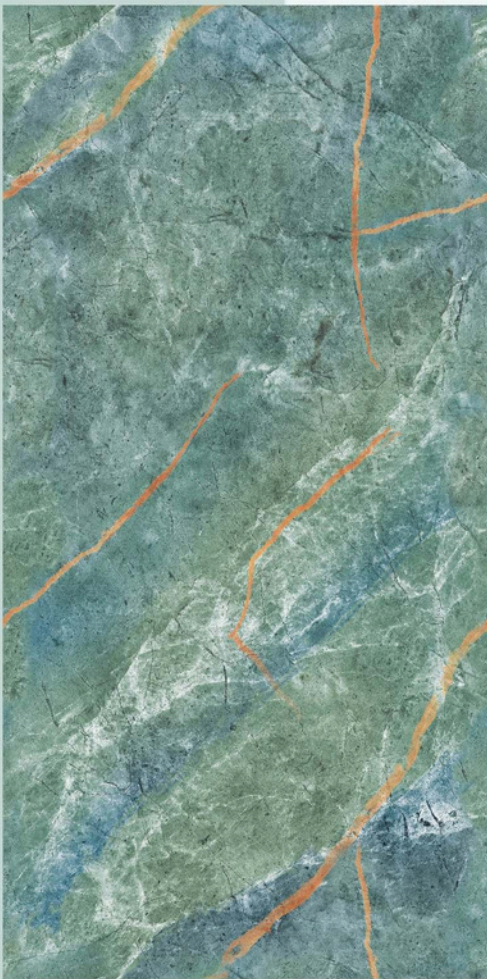

EASY TO
CLEAN

COLORICO ENDLESS

COLLECTION

MAJESTIC LAVA

DIMENSION : 600X1200MM

SURFACE : GLOSSY

RANDOMS : 4

WATERPROOF