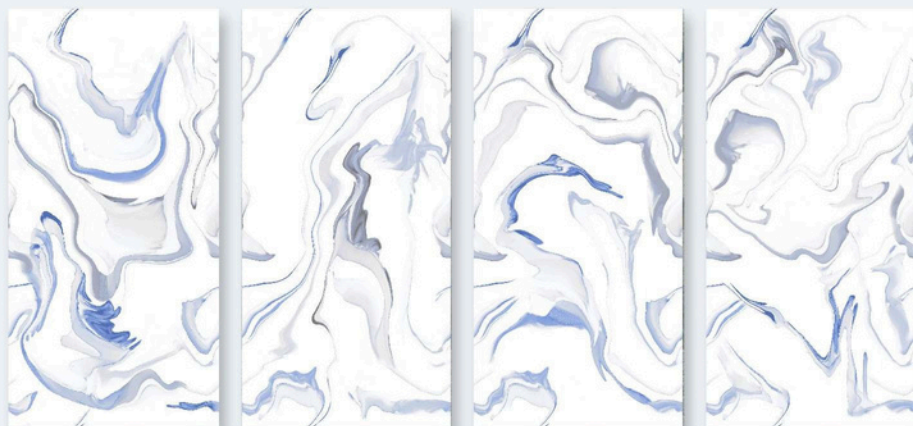

SURFACE : GLOSSY

RANDOMS : 2

WATERPROOF

STAIN
RESISTANCE

EASY TO
CLEAN

COLORICO ENDLESS

COLLECTION

VENTURI ONYX GREEN

DIMENSION : 600X1200MM

SURFACE : GLOSSY

RANDOMS : 4

WATERPROOF

STAIN
RESISTANCE

EASY TO
CLEAN

HOTEL

COLORICO ENDLESS

COLLECTION

VERONICA AZUL

DIMENSION : 600X1200MM

SURFACE : GLOSSY

RANDOMS : 4

WATERPROOF

STAIN
RESISTANCE

EASY TO
CLEAN