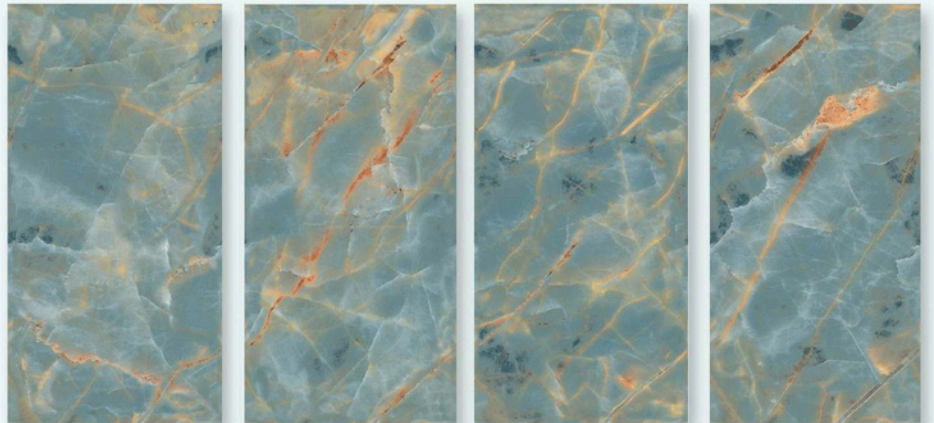

Tap To Back To Index Page

Again tap on the Tiles Page To return to the Index page

**Venturi
Onyx
Green**

**VERONICA
AZUL**

**VERONICA
GLOD**

COLORICO ENDLESS

COLLECTION

AMAZZONIA GREEN

DIMENSION : 600X1200MM

SURFACE : GLOSSY

RANDOMS : 4

WATERPROOF

STAIN
RESISTANCE

EASY TO
CLEAN

COLORICO ENDLESS

COLLECTION

AZURE ONYX

DIMENSION : 600X1200MM

SURFACE : GLOSSY

RANDOMS : 4

WATERPROOF

STAIN
RESISTANCE

EASY TO
CLEAN

COLORICO ENDLESS