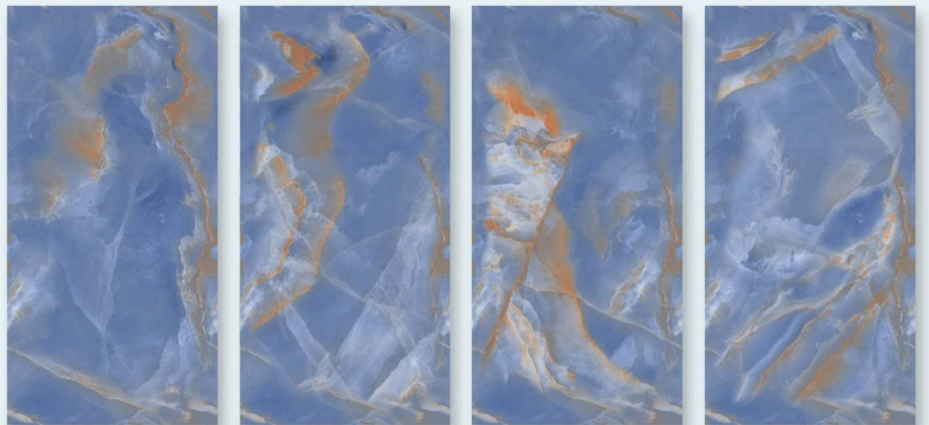

SURFACE : GLOSSY

RANDOMS : 4

WATERPROOF

STAIN
RESISTANCE

EASY TO
CLEAN

COLORICO ENDLESS

COLLECTION

ONYX CASPIAN

DIMENSION : 600X1200MM

SURFACE : GLOSSY

RANDOMS : 4

WATERPROOF

STAIN
RESISTANCE

EASY TO
CLEAN

COLORICO ENDLESS

COLLECTION