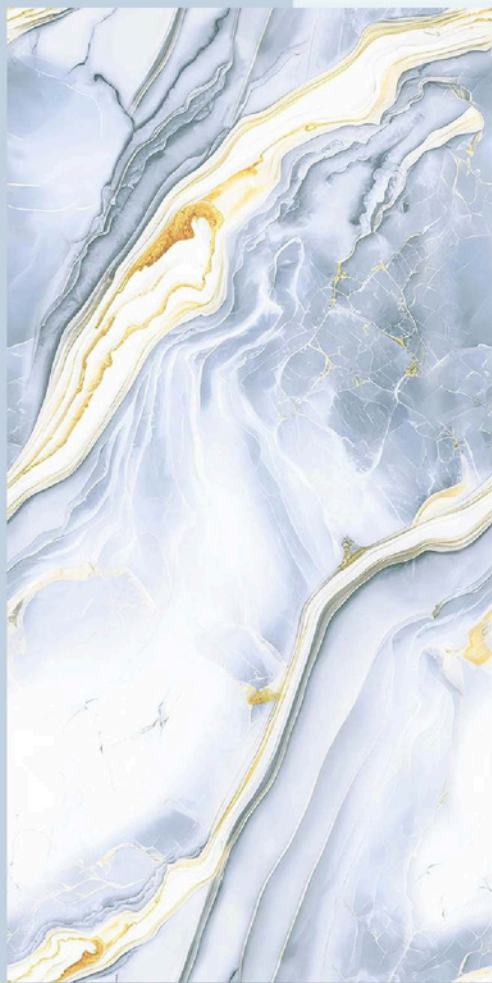

STAIN
RESISTANCE

EASY TO
CLEAN

COLORICO ENDLESS

COLLECTION

CORIINTO BLUE

DIMENSION : 600X1200MM

SURFACE : GLOSSY

RANDOMS : 4

WATERPROOF

STAIN
RESISTANCE

EASY TO
CLEAN

COLORICO ENDLESS

COLLECTION

CORONA TEAL

DIMENSION : 600X1200MM

SURFACE : GLOSSY