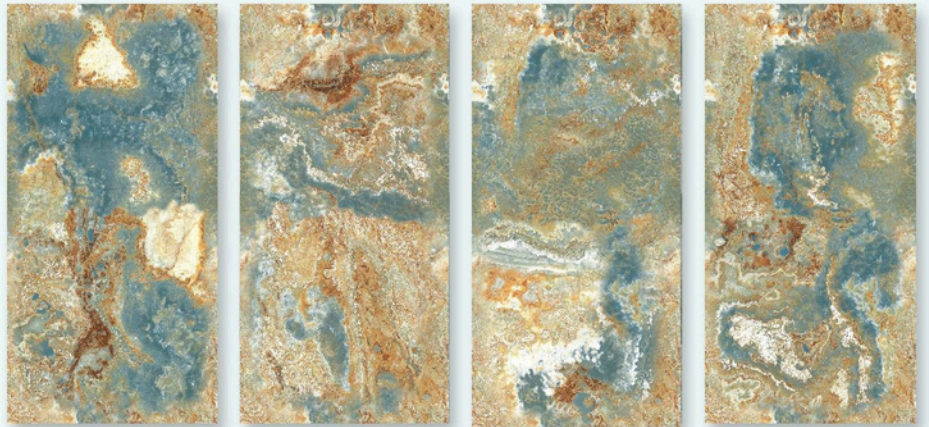

ONYX-ROYAL

DIMENSION : 600X1200MM

SURFACE : GLOSSY

RANDOMS : 4

WATERPROOF

STAIN
RESISTANCE

EASY TO
CLEAN