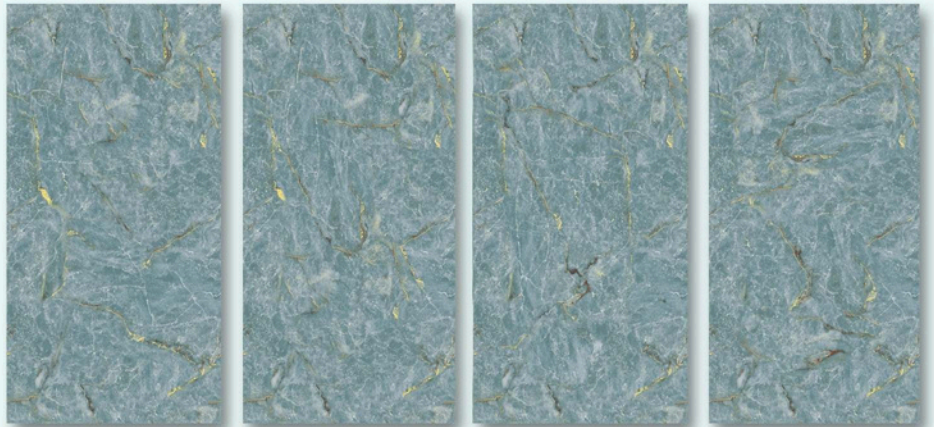

COLORICO ENDLESS

COLLECTION

EMERALD GREEN

DIMENSION : 600X1200MM

SURFACE : GLOSSY

RANDOMS : 4

WATERPROOF

STAIN
RESISTANCE

EASY TO
CLEAN