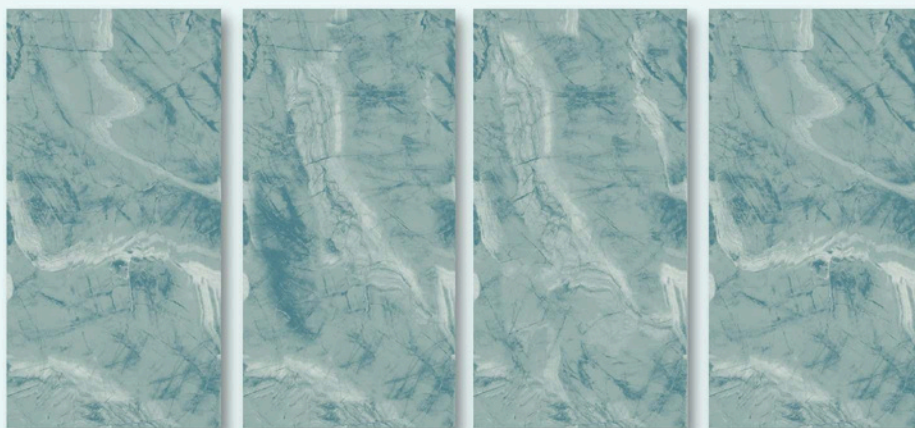

Tap To Back To Index Page

Again tap on the Tiles Page To return to the Index page

**Venturi
Onyx
Green**

**VERONICA
AZUL**

**VERONICA
GLOD**

COLORICO ENDLESS

COLLECTION

AMAZZONIA GREEN

DIMENSION : 600X1200MM

SURFACE : GLOSSY

RANDOMS : 4

WATERPROOF

STAIN
RESISTANCE

EASY TO
CLEAN

COLORICO ENDLESS

COLLECTION