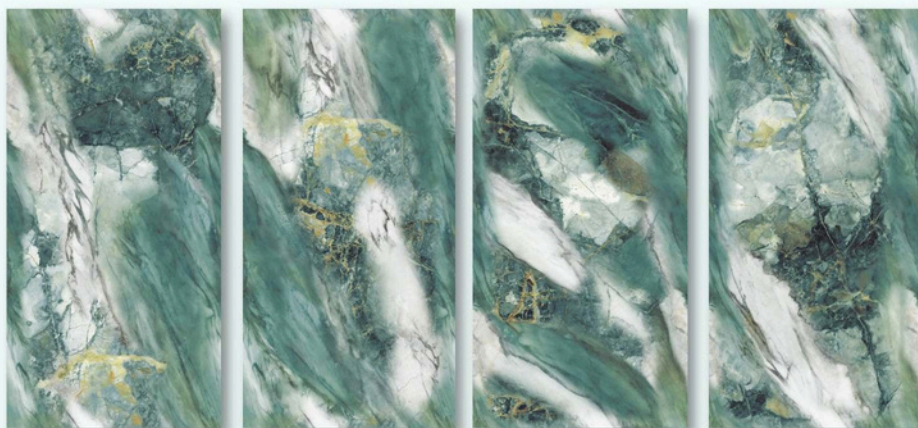

SURFACE : GLOSSY

RANDOMS : 4

WATERPROOF

STAIN
RESISTANCE

EASY TO
CLEAN

COLORICO ENDLESS

COLLECTION

DREAMING GREEN