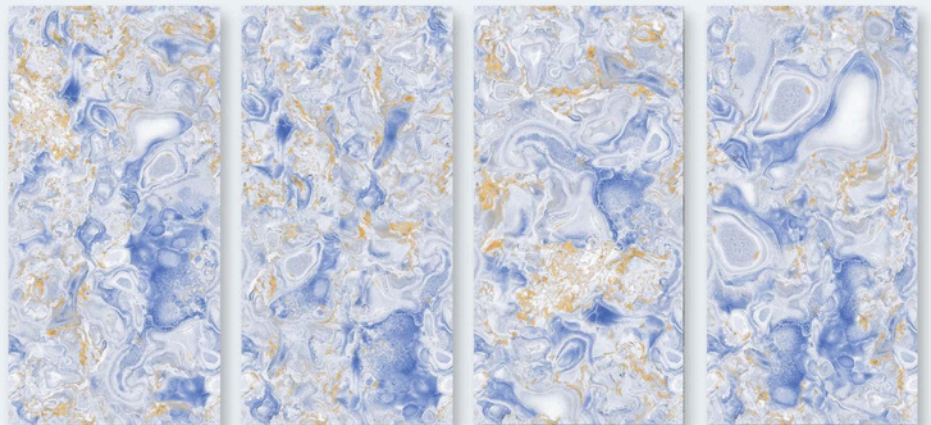

COLLECTION

ONYX-ROYAL

DIMENSION : 600X1200MM

SURFACE : GLOSSY

RANDOMS : 4

WATERPROOF

STAIN
RESISTANCE

EASY TO
CLEAN

COLORICO ENDLESS

COLLECTION

PIGMENT BLUE

DIMENSION : 600X1200MM

SURFACE : GLOSSY

RANDOMS : 4

WATERPROOF

STAIN
RESISTANCE