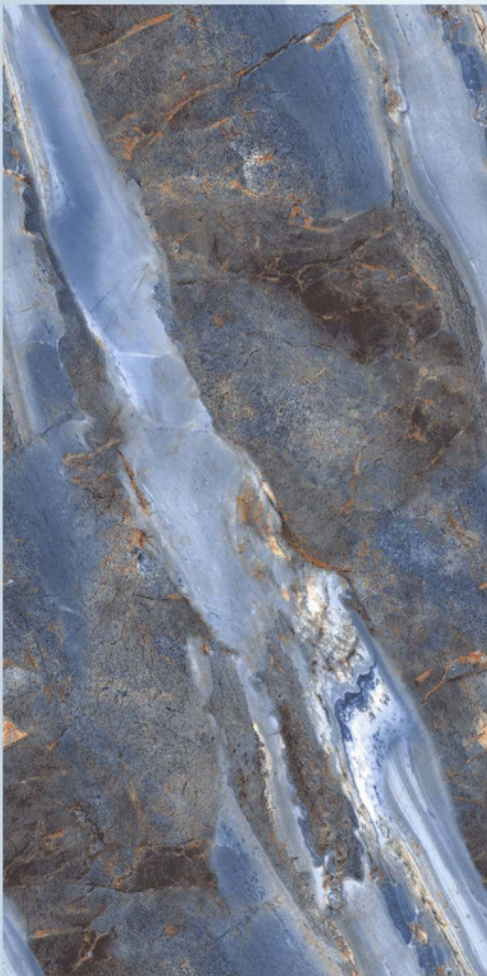

COLORICO ENDLESS

COLLECTION

EPOXY GENIE

DIMENSION : 600X1200MM

SURFACE : GLOSSY

RANDOMS : 4

WATERPROOF

STAIN
RESISTANCE

EASY TO
CLEAN

COLORICO ENDLESS

COLLECTION

FORZA CERULEAN ONYX

DIMENSION : 600X1200MM

SURFACE : GLOSSY

RANDOMS : 4

WATERPROOF