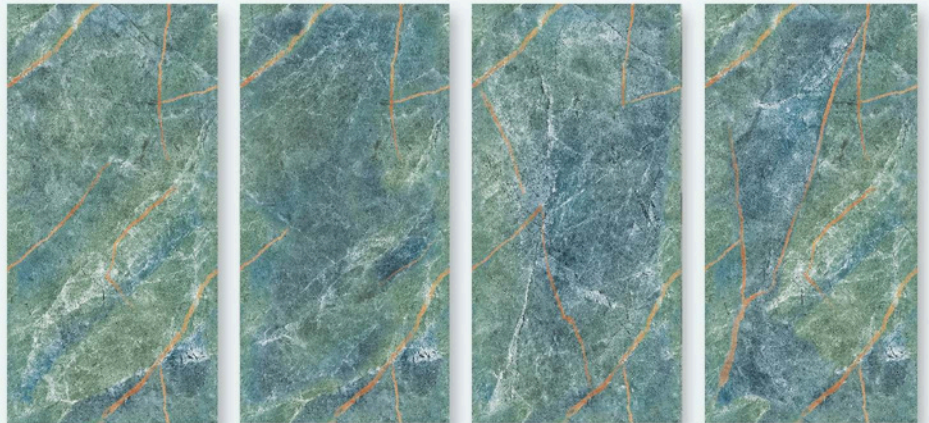

MAJESTIC LAVA

DIMENSION : 600X1200MM

SURFACE : GLOSSY

RANDOMS : 4

WATERPROOF

STAIN
RESISTANCE

EASY TO
CLEAN