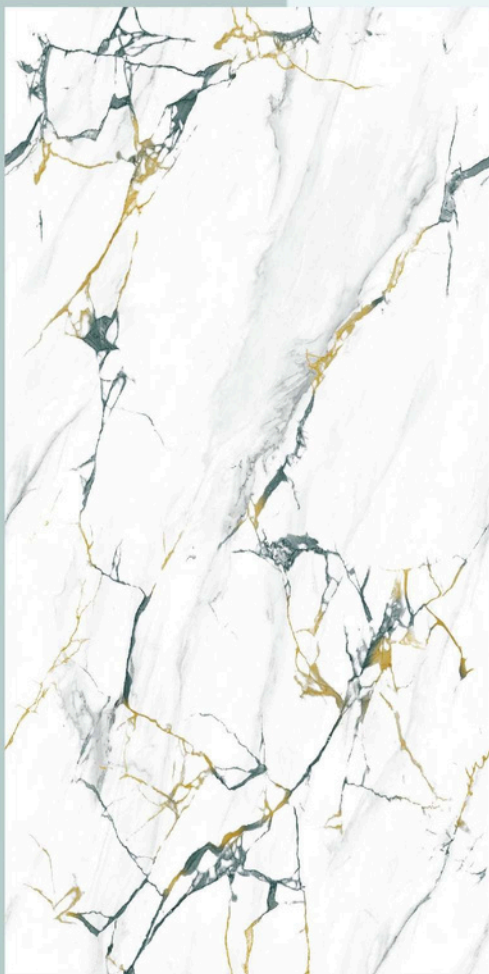

WATERPROOF

STAIN
RESISTANCE

EASY TO
CLEAN

COLORICO ENDLESS

COLLECTION

SNEZZY GREEN

DIMENSION : 600X1200MM

SURFACE : GLOSSY