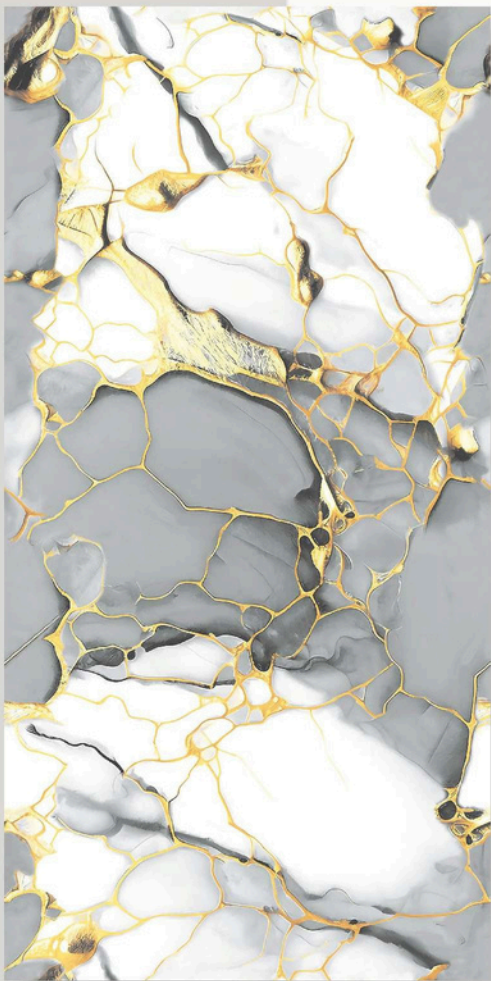

COLLECTION

LAGOS TEAL

DIMENSION : 600X1200MM

SURFACE : GLOSSY

RANDOMS : 4

WATERPROOF

STAIN
RESISTANCE

EASY TO
CLEAN

COLORICO ENDLESS

COLLECTION

LUKAS GLODEN

DIMENSION : 600X1200MM

SURFACE : GLOSSY

RANDOMS : 4

WATERPROOF

STAIN
RESISTANCE