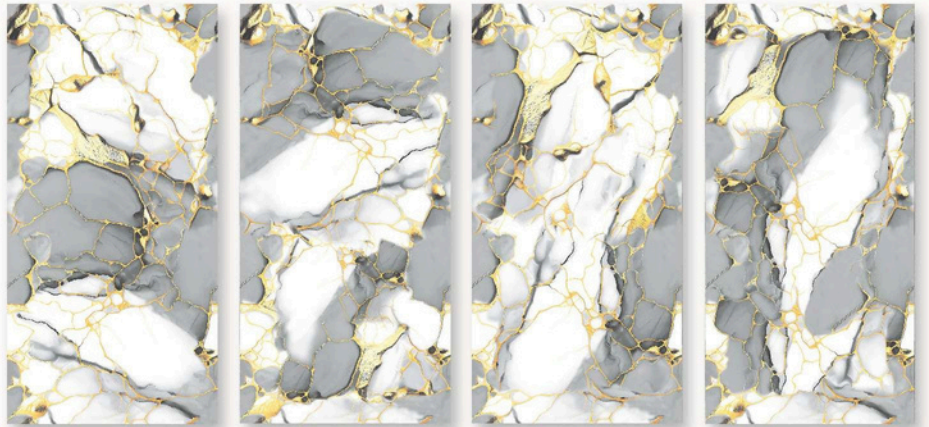

COLLECTION

LAGOS TEAL

DIMENSION : 600X1200MM

SURFACE : GLOSSY

RANDOMS : 4

WATERPROOF

STAIN
RESISTANCE

EASY TO
CLEAN

COLORICO ENDLESS

COLLECTION

LUKAS GLODEN

DIMENSION : 600X1200MM

SURFACE : GLOSSY

RANDOMS : 4

WATERPROOF

STAIN
RESISTANCE