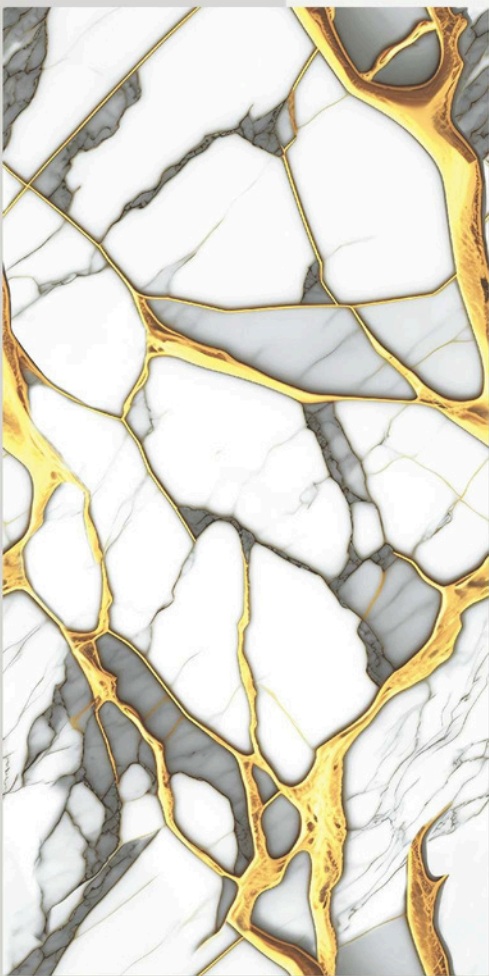

STAIN
RESISTANCE

EASY TO
CLEAN

COLORICO ENDLESS

COLLECTION

MARGO ONYX AQUA

DIMENSION : 600X1200MM

SURFACE : GLOSSY

RANDOMS : 3

WATERPROOF

STAIN
RESISTANCE

EASY TO
CLEAN

COLORICO ENDLESS

COLLECTION

MAXICO GOLD

DIMENSION : 600X1200MM

SURFACE : GLOSSY

RANDOMS : 4

WATERPROOF

STAIN
RESISTANCE

EASY TO
CLEAN

COLORICO ENDLESS

COLLECTION

NAUTILO GREEN

DIMENSION : 600X1200MM

SURFACE : GLOSSY

RANDOMS : 4

WATERPROOF

STAIN
RESISTANCE

EASY TO
CLEAN

COLORICO ENDLESS

COLLECTION

ONYX CASPIAN