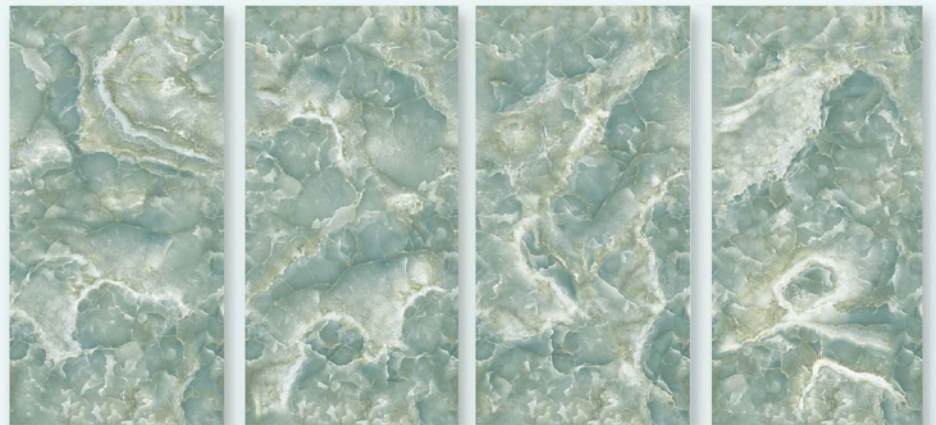

COLORICO ENDLESS

COLLECTION

CALADON ONYX

DIMENSION : 600X1200MM

SURFACE : GLOSSY

RANDOMS : 4

WATERPROOF

STAIN
RESISTANCE