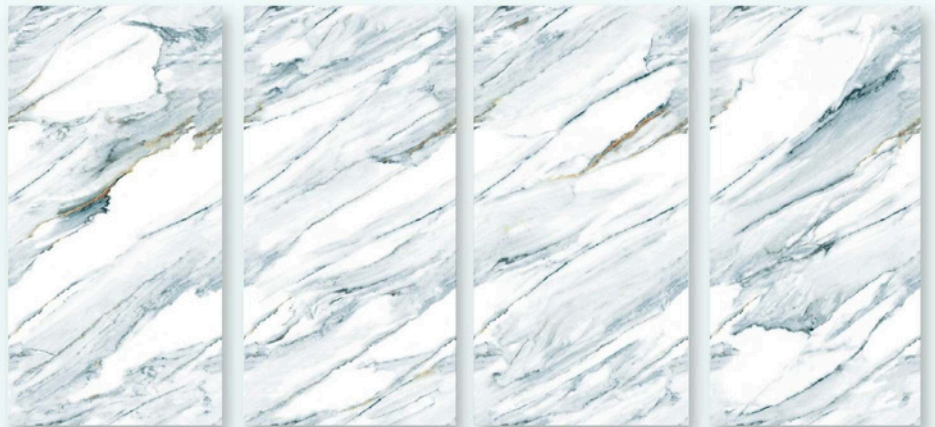

WATERPROOF

STAIN
RESISTANCE

EASY TO
CLEAN

COLORICO ENDLESS

COLLECTION

CORONA TEAL

DIMENSION : 600X1200MM

SURFACE : GLOSSY