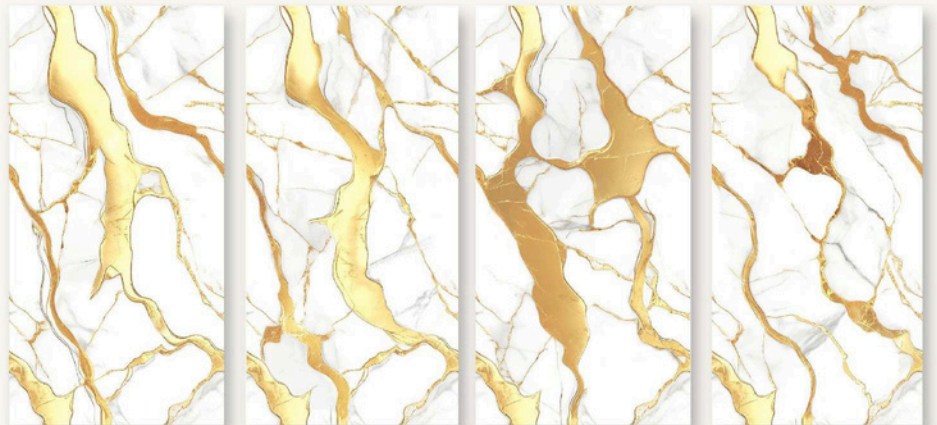

COLORICO ENDLESS

COLLECTION

CALADON ONYX

DIMENSION : 600X1200MM

SURFACE : GLOSSY

RANDOMS : 4

WATERPROOF

STAIN
RESISTANCE

EASY TO
CLEAN

COLORICO ENDLESS

COLLECTION

CLASSIC GOLD

DIMENSION : 600X1200MM

SURFACE : GLOSSY

RANDOMS : 4

WATERPROOF