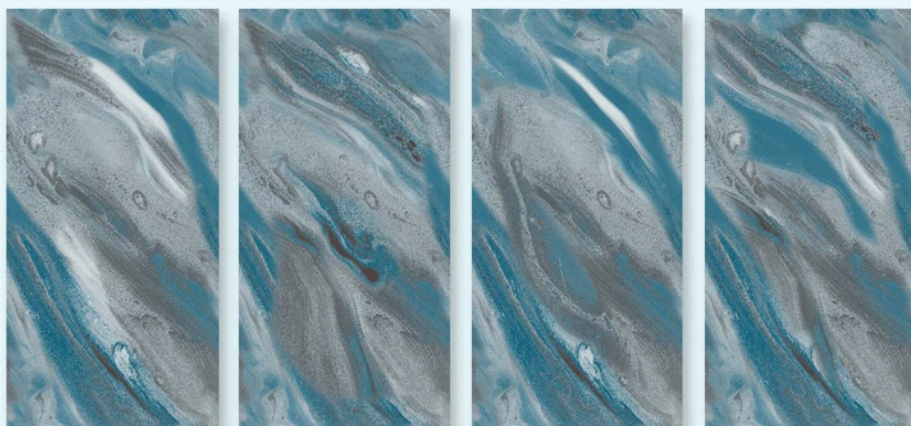

STAIN
RESISTANCE

EASY TO
CLEAN

COLORICO ENDLESS

COLLECTION

RISE ART

DIMENSION : 600X1200MM

SURFACE : GLOSSY

RANDOMS : 4

WATERPROOF

STAIN
RESISTANCE

EASY TO
CLEAN

COLORICO ENDLESS

COLLECTION

SNEZZY GREEN

DIMENSION : 600X1200MM

SURFACE : GLOSSY