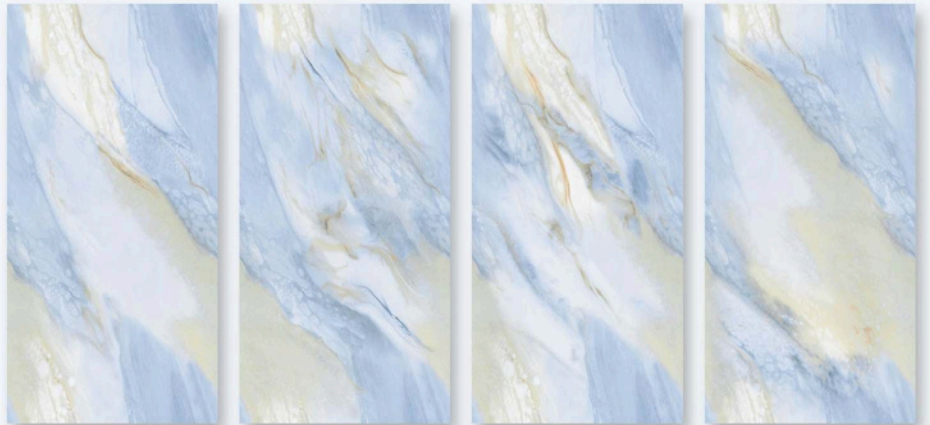

RANDOMS : 4

WATERPROOF

STAIN
RESISTANCE

EASY TO
CLEAN

COLORICO ENDLESS

COLLECTION

GOLD AZURE ONYX

DIMENSION : 600X1200MM