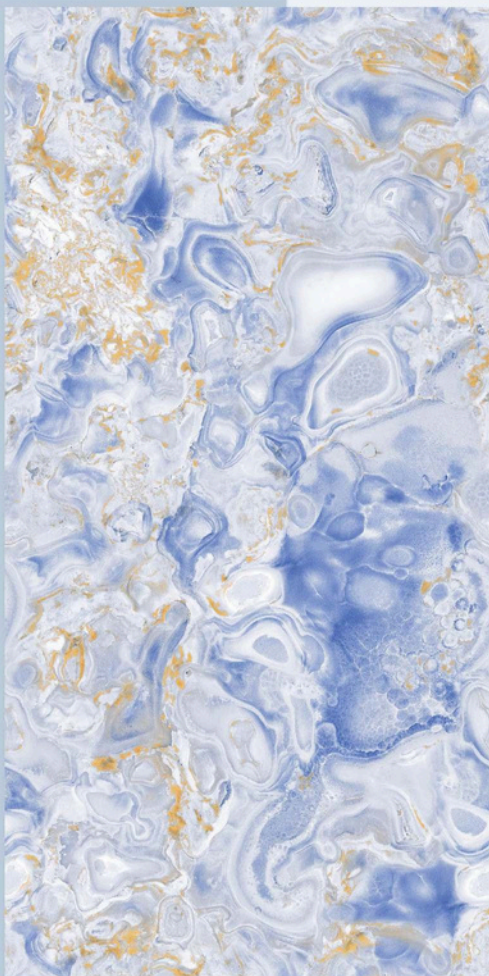

COLLECTION

ONYX-ROYAL

DIMENSION : 600X1200MM

SURFACE : GLOSSY

RANDOMS : 4

WATERPROOF

STAIN
RESISTANCE

EASY TO
CLEAN

COLORICO ENDLESS

COLLECTION

PIGMENT BLUE

DIMENSION : 600X1200MM

SURFACE : GLOSSY

RANDOMS : 4

WATERPROOF

STAIN
RESISTANCE