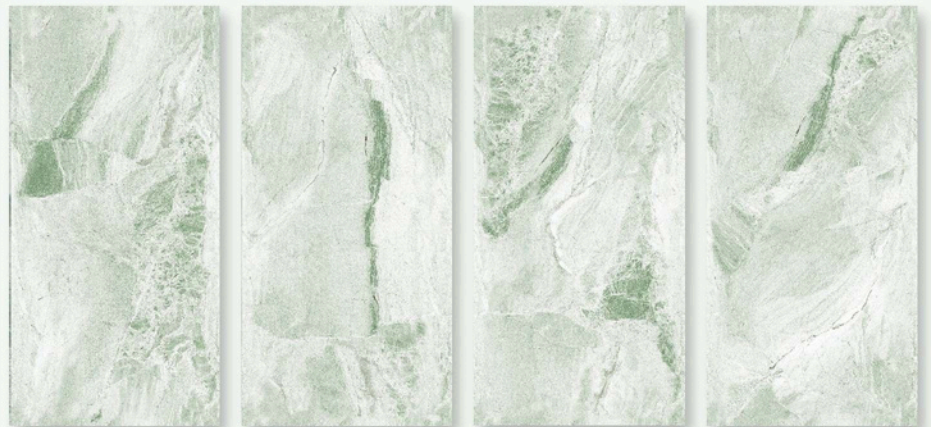

SURFACE : GLOSSY

RANDOMS : 4

WATERPROOF

STAIN
RESISTANCE

EASY TO
CLEAN

COLORICO ENDLESS

COLLECTION

HEXAGON GREEN