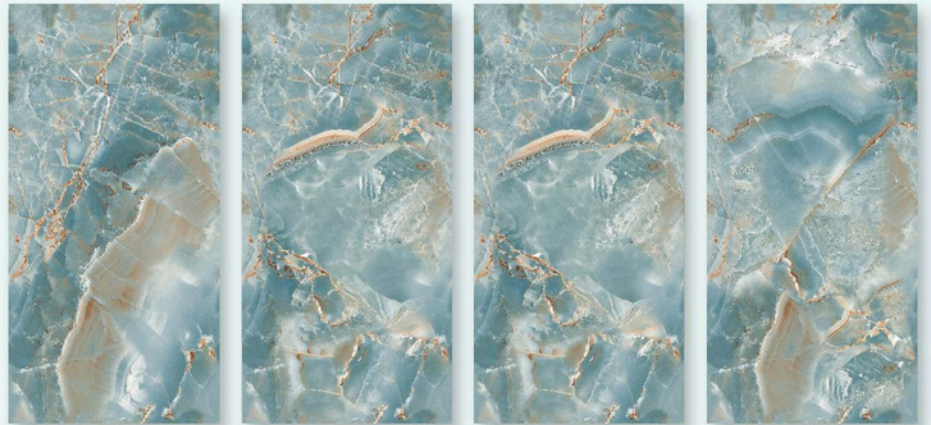

STAIN
RESISTANCE

EASY TO
CLEAN

COLORICO ENDLESS

COLLECTION

MARGO ONYX AQUA

DIMENSION : 600X1200MM

SURFACE : GLOSSY

RANDOMS : 3

WATERPROOF

STAIN
RESISTANCE

EASY TO
CLEAN

COLORICO ENDLESS

COLLECTION

MAXICO GOLD

DIMENSION : 600X1200MM

SURFACE : GLOSSY