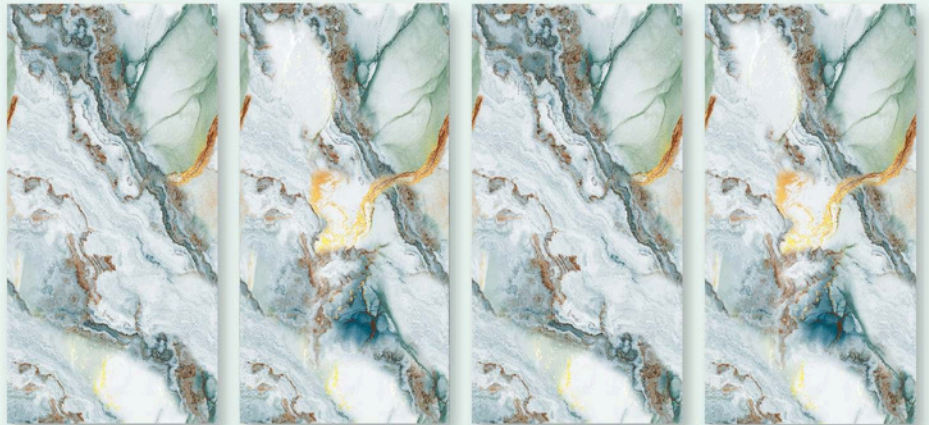

WATERPROOF

STAIN
RESISTANCE

EASY TO
CLEAN

COLORICO ENDLESS

COLLECTION

SNEZZY GREEN

DIMENSION : 600X1200MM

SURFACE : GLOSSY

RANDOMS : 4

WATERPROOF

STAIN
RESISTANCE

EASY TO
CLEAN

COLORICO ENDLESS

COLLECTION

TAPEKO AQUA

DIMENSION : 600X1200MM

SURFACE : GLOSSY

RANDOMS : 2

WATERPROOF

STAIN
RESISTANCE

EASY TO
CLEAN

COLORICO ENDLESS

COLLECTION

VENTURI ONYX GREEN

DIMENSION : 600X1200MM

SURFACE : GLOSSY

RANDOMS : 4

WATERPROOF

STAIN
RESISTANCE

EASY TO
CLEAN

HOTEL

COLORICO ENDLESS