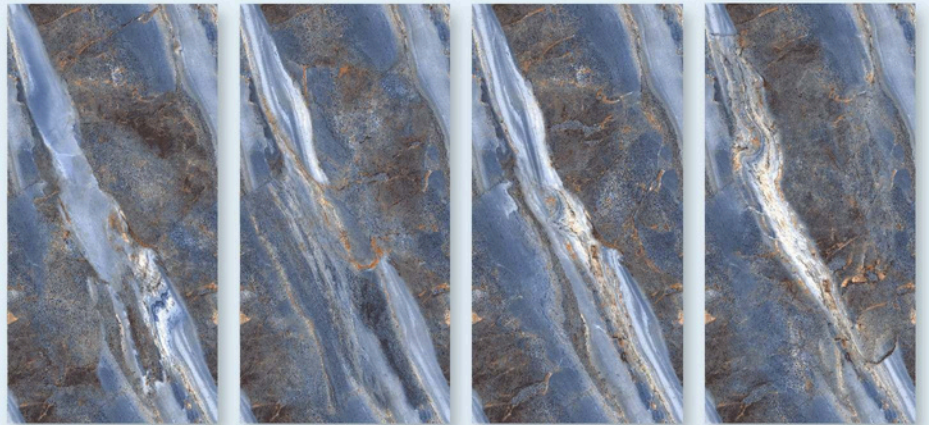

EASY TO
CLEAN

COLORICO ENDLESS

COLLECTION

FORZA CERULEAN ONYX

DIMENSION : 600X1200MM

SURFACE : GLOSSY

RANDOMS : 4

WATERPROOF