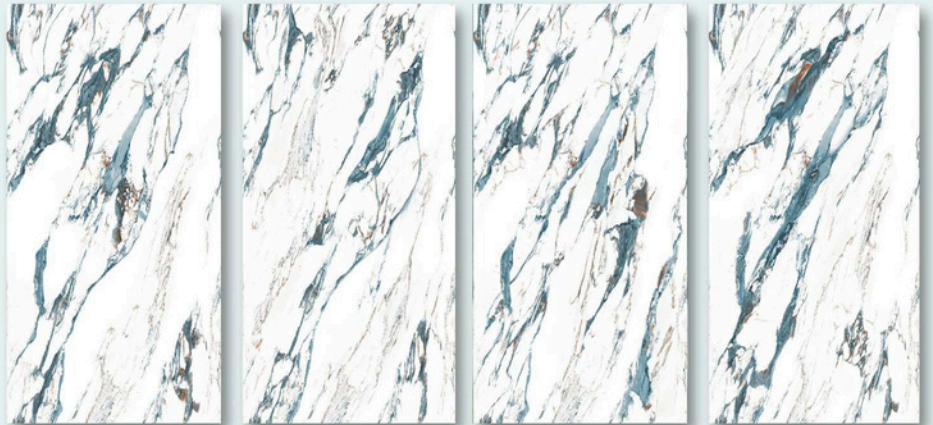

COLORICO ENDLESS

COLLECTION

ELITE STONE

DIMENSION : 600X1200MM

SURFACE : GLOSSY

RANDOMS : 4

WATERPROOF

STAIN
RESISTANCE

EASY TO
CLEAN