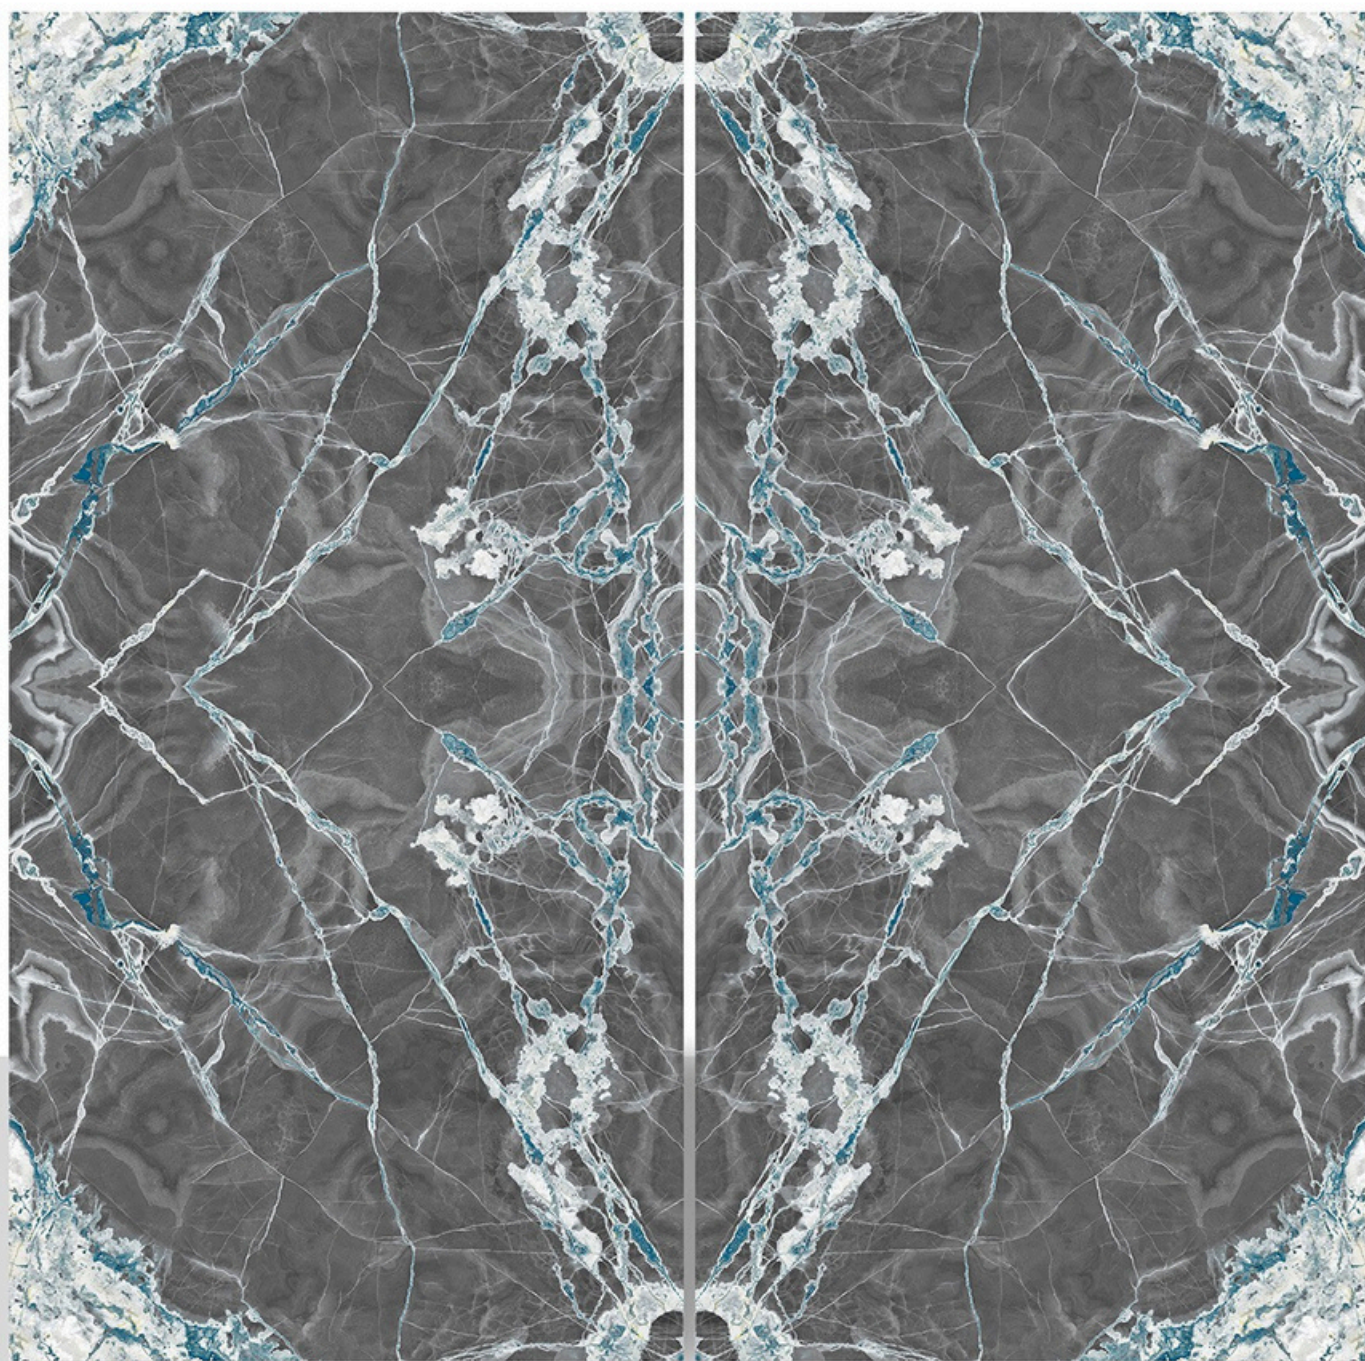

PIETRA AQUA

SIZE
600X1200MM

FINISH
GLOSSY

FACE
01