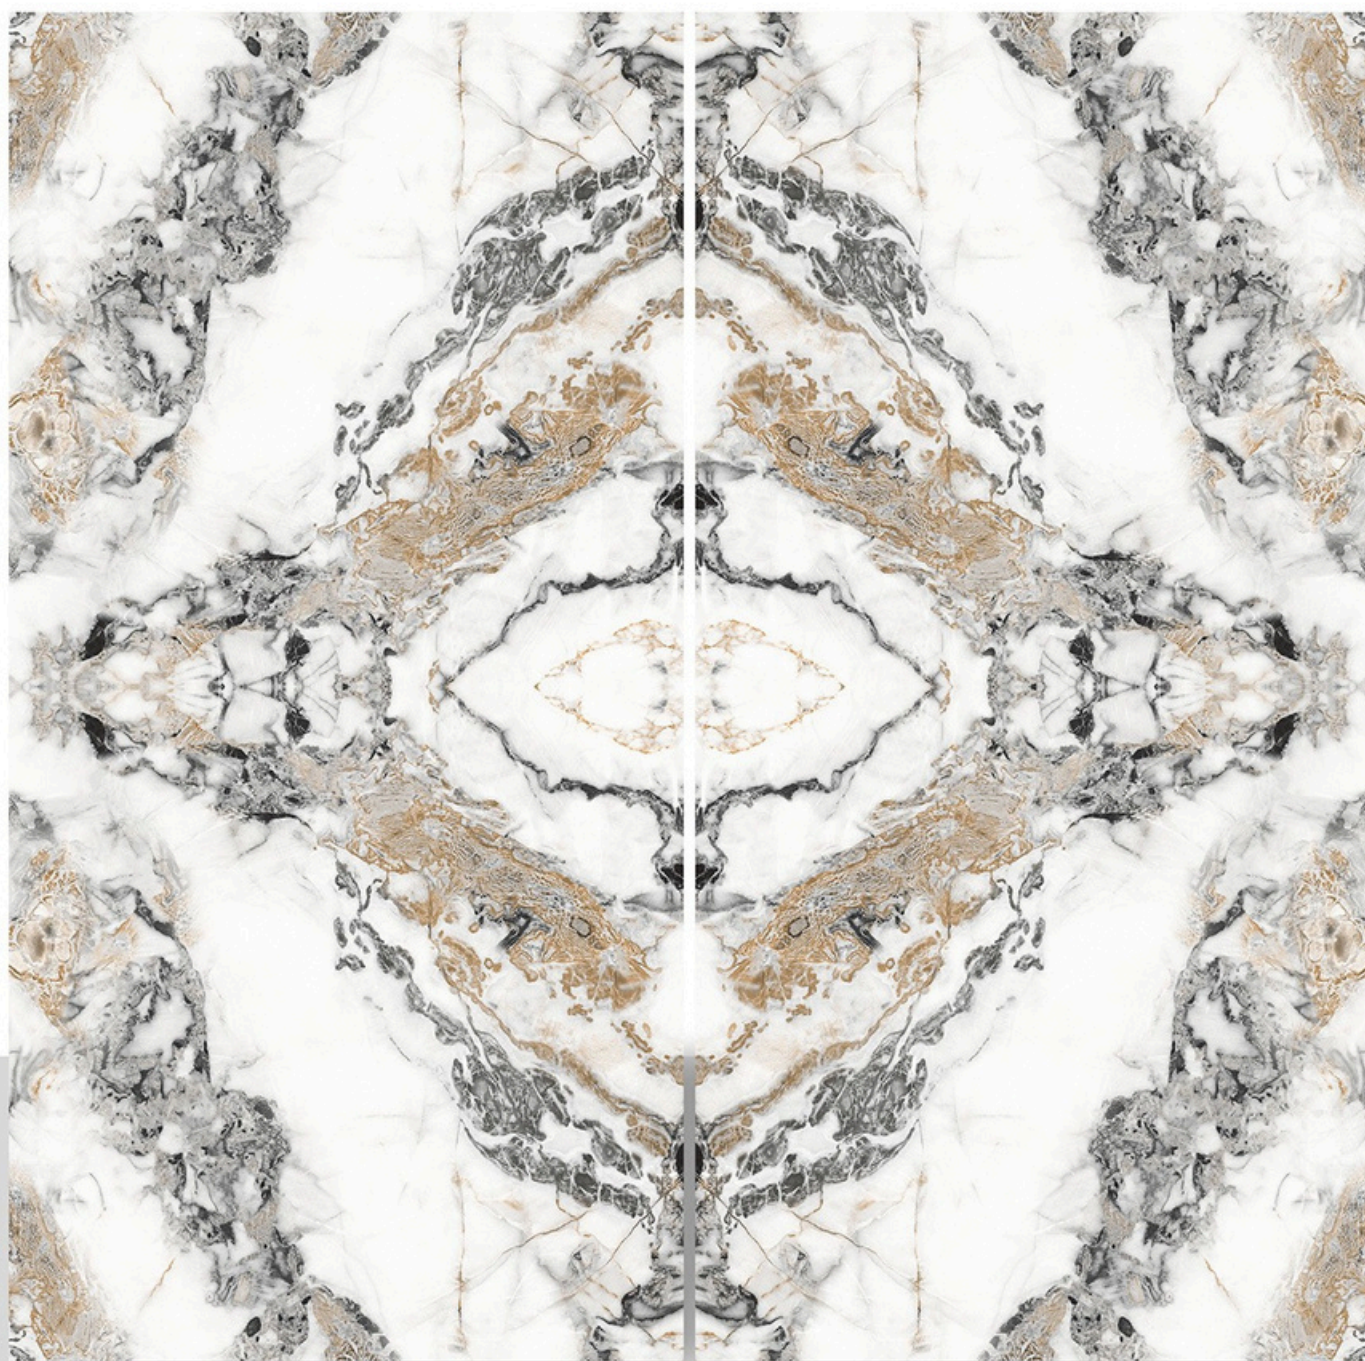

FACE
01

NIVEA GOLD

SIZE
600X1200MM

FINISH
GLOSSY

FACE
01

OJAS SILVER

SIZE
600X1200MM

FINISH
GLOSSY