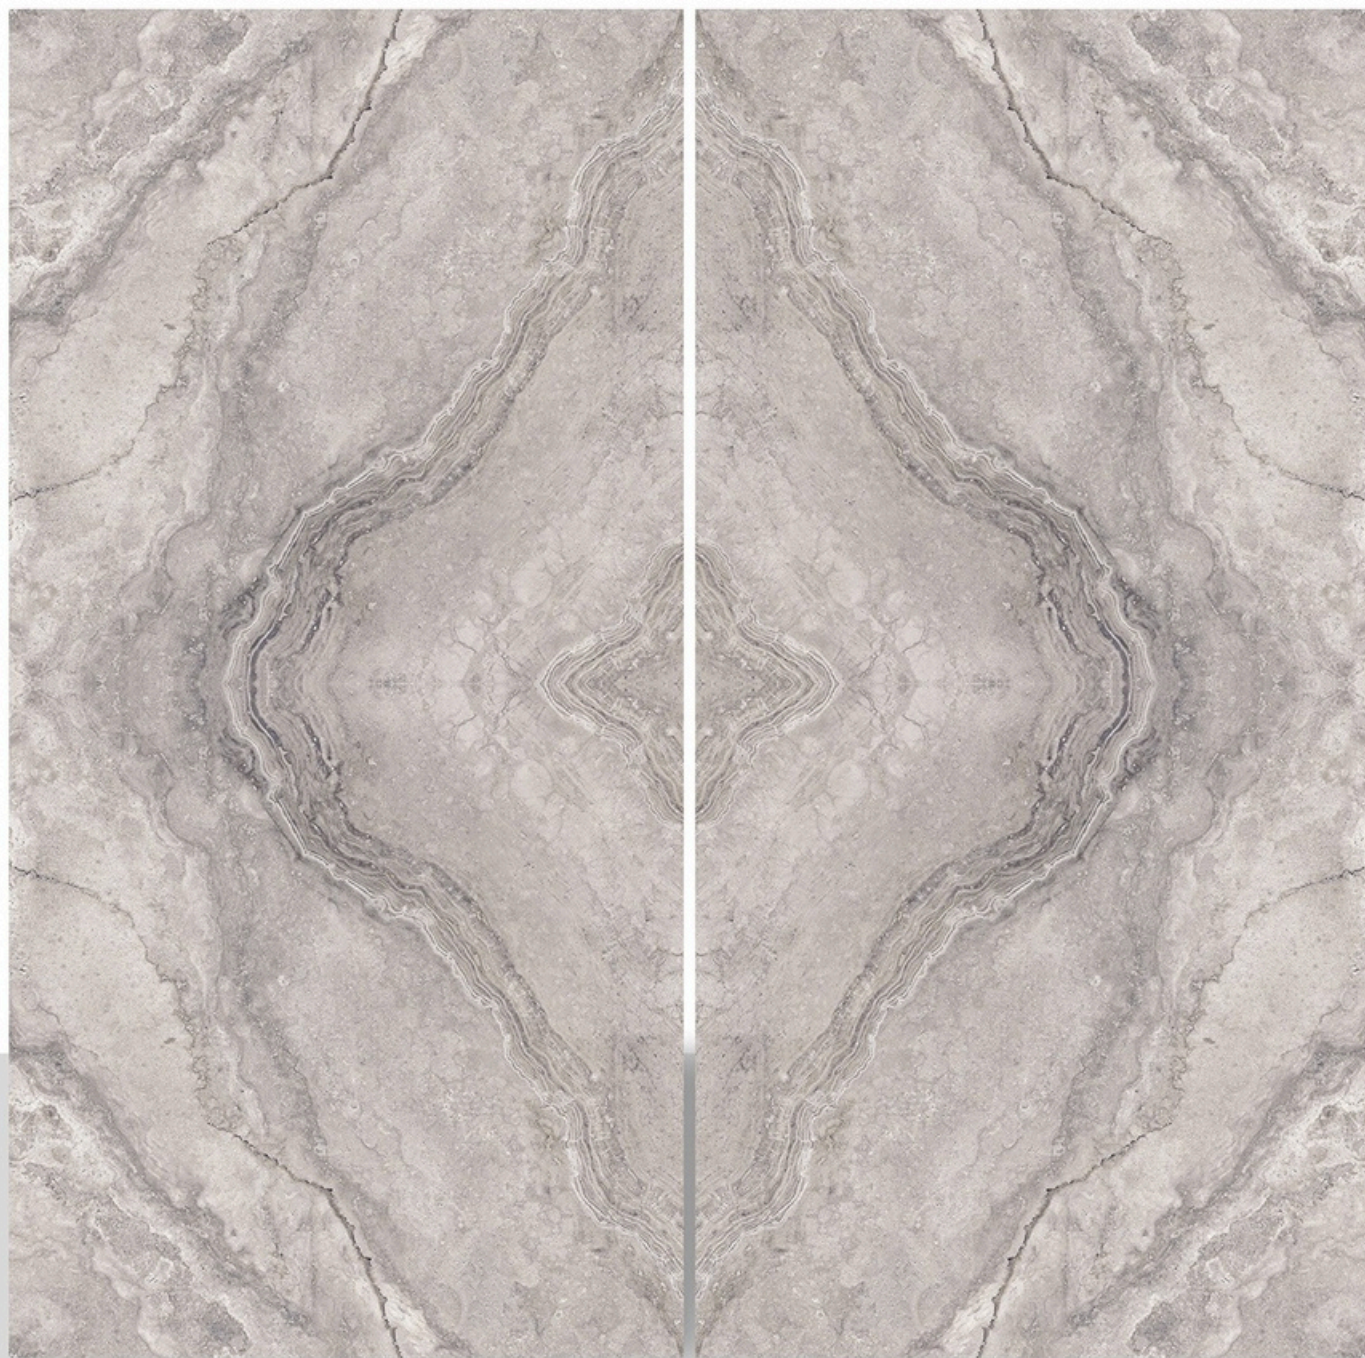

ZARA BROWN

SIZE
600X1200MM

FINISH
GLOSSY

FACE
01

ZARA GREY

SIZE
600X1200MM

FINISH
GLOSSY

FACE
01