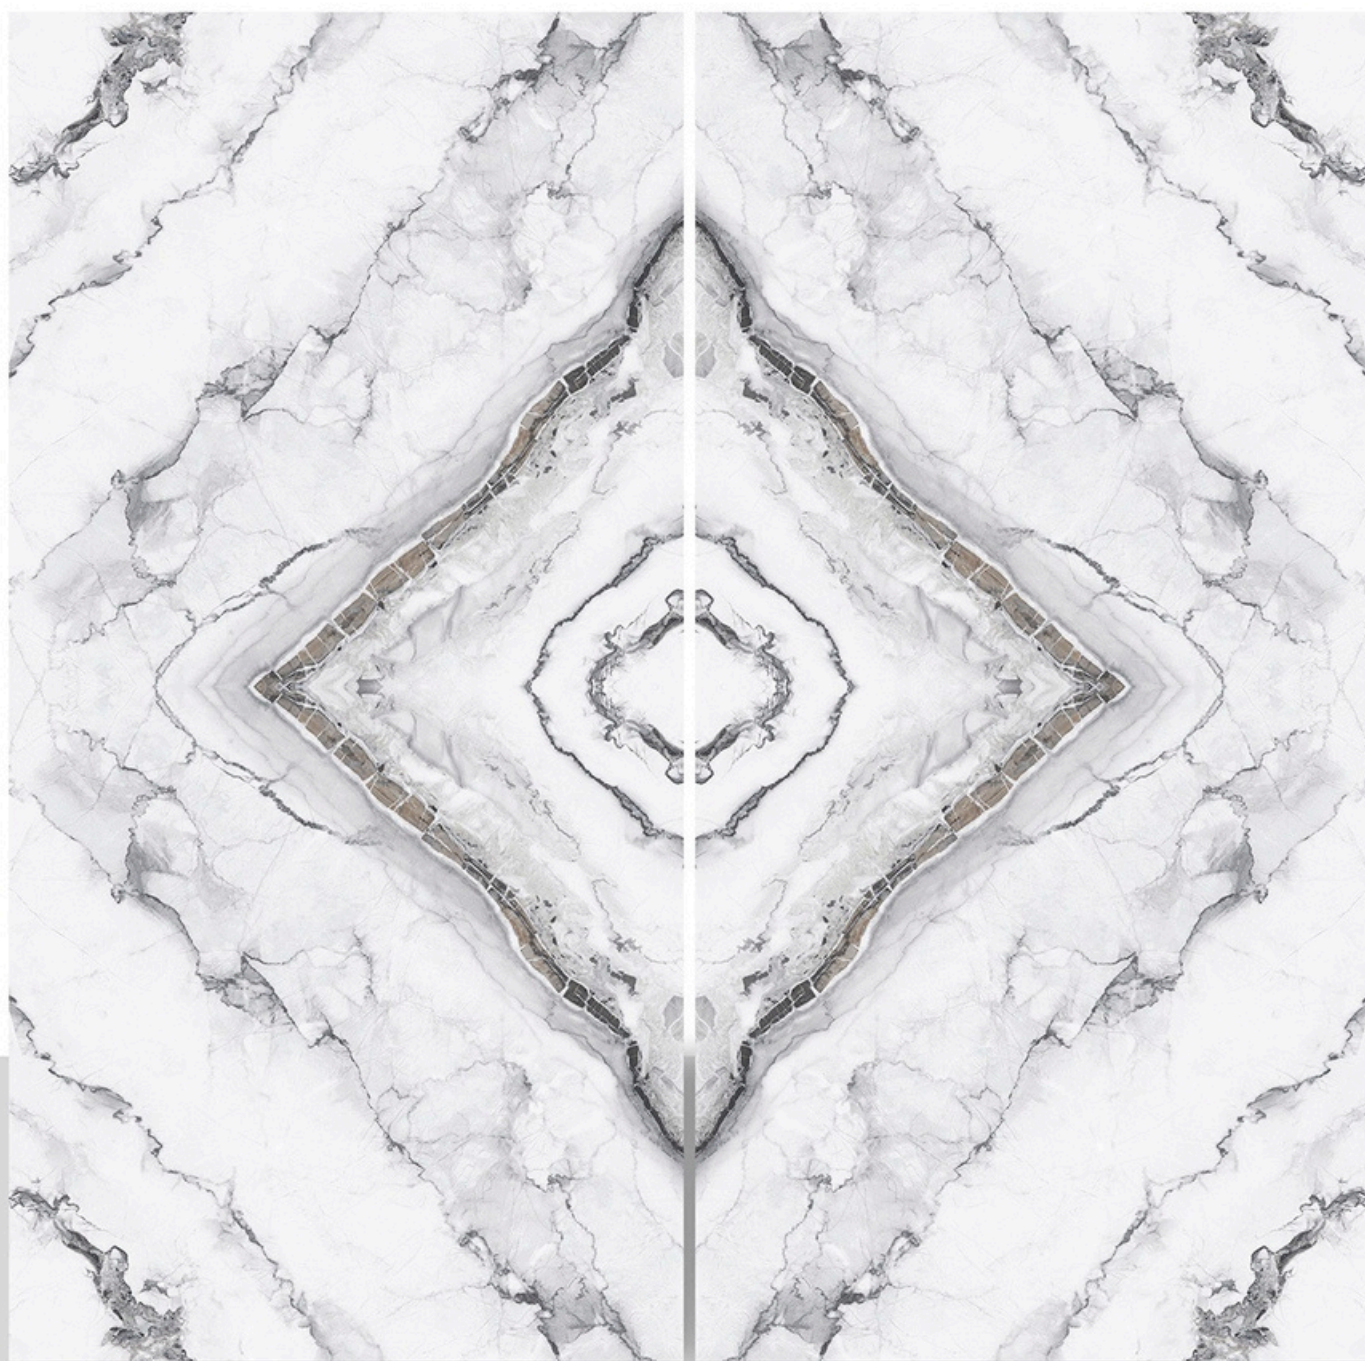

SAHARA SILVER

SIZE
600X1200MM

FINISH
GLOSSY

FACE
01