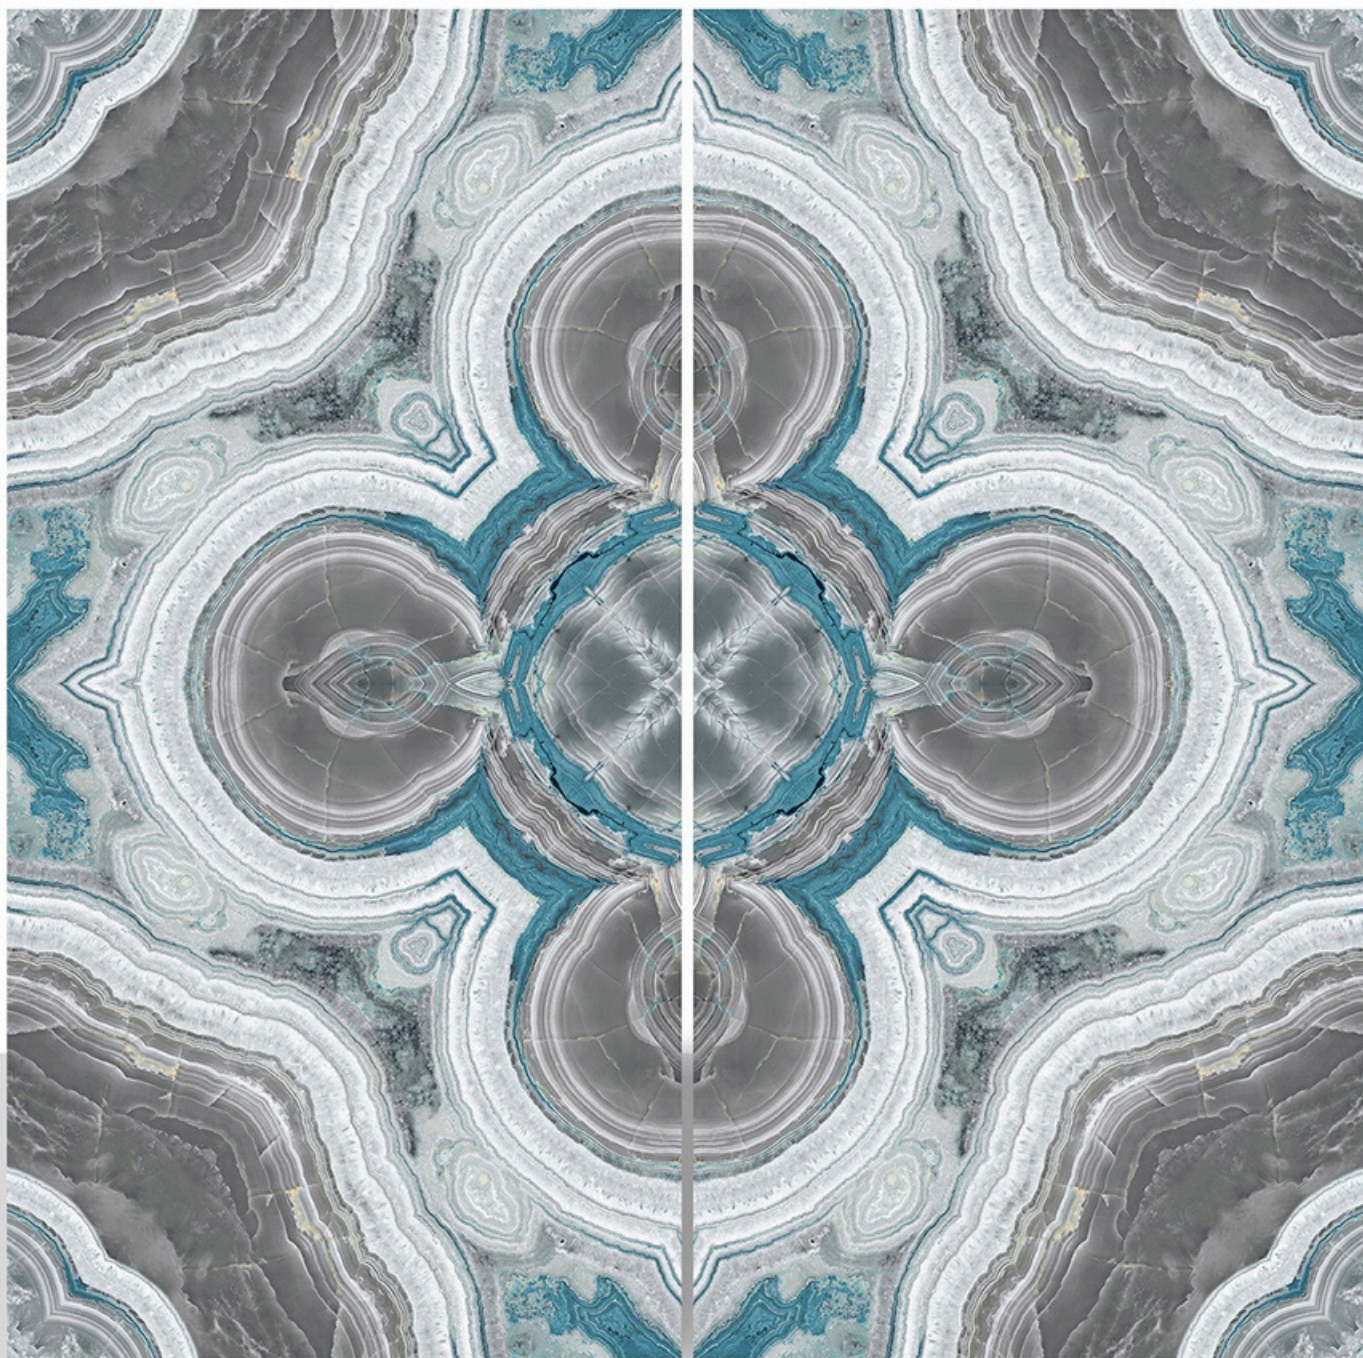

FINISH
GLOSSY

FACE
01

FANTASTIC BLUE

SIZE
600X1200MM

FINISH
GLOSSY

FACE
01

FANTASTIC BLUE

FORTUNE AQUA