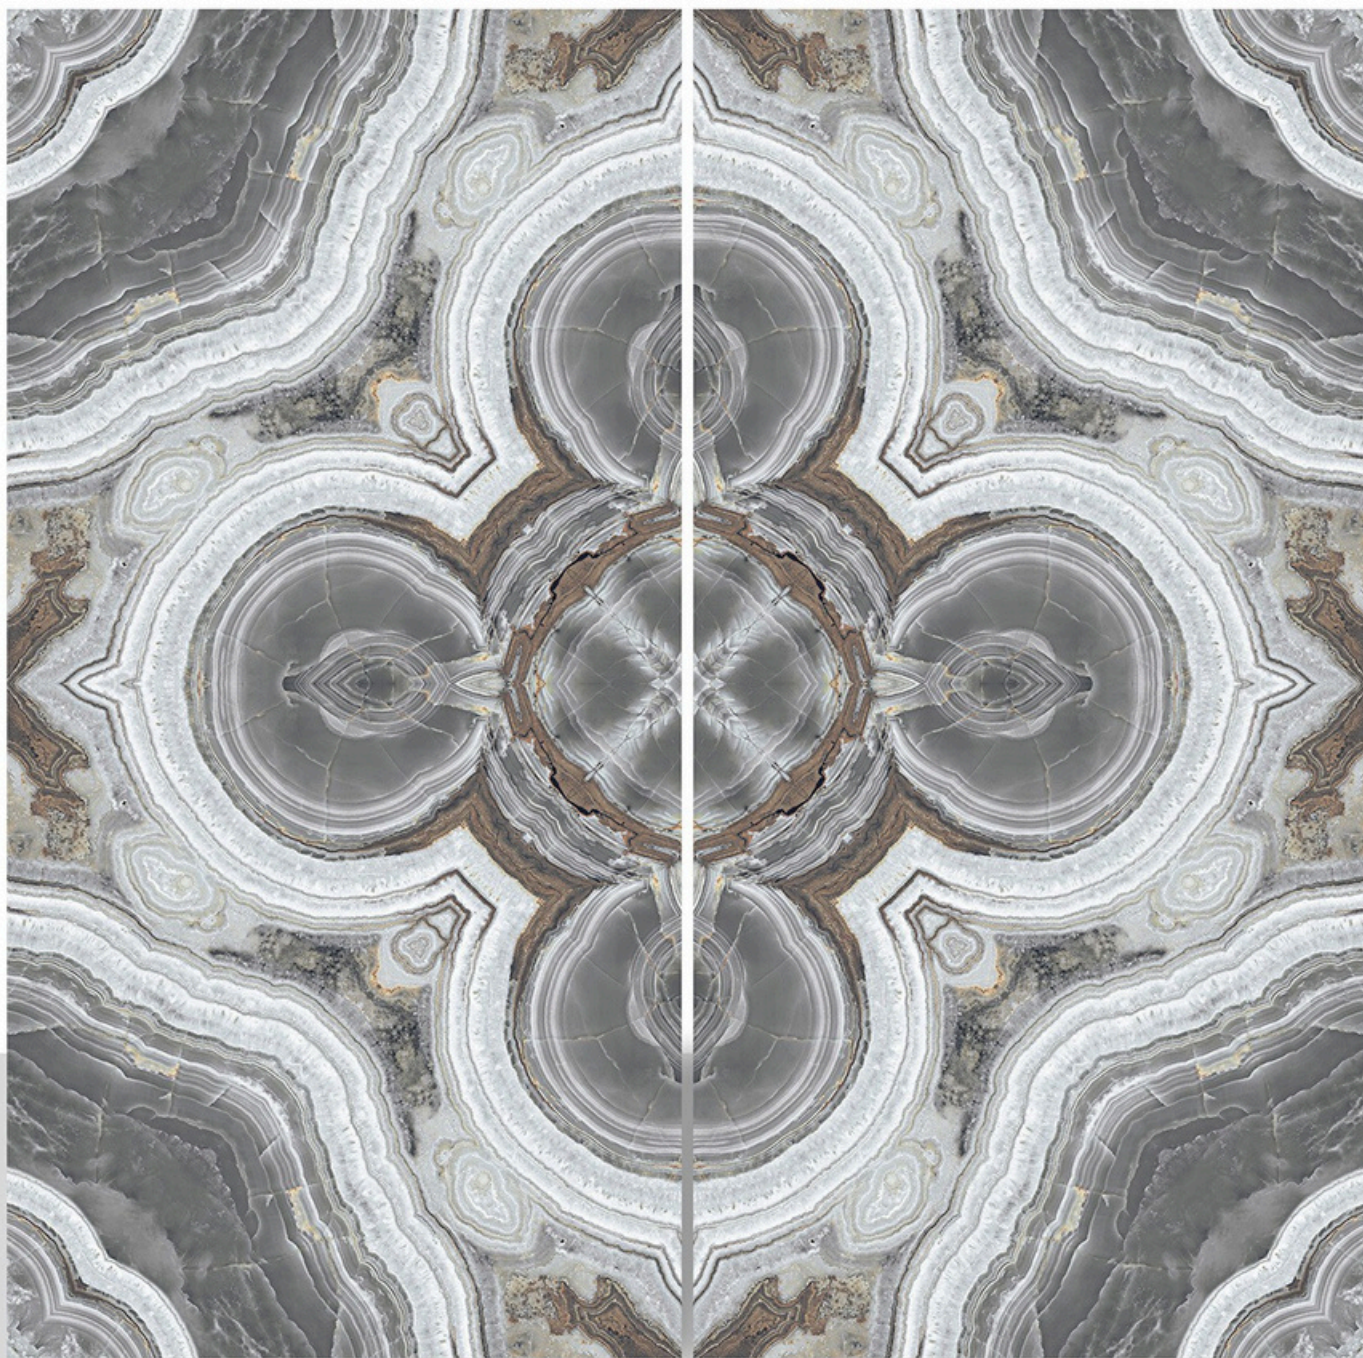

FORTUNE BROWN

SIZE
600X1200MM

FINISH
GLOSSY

FACE
01