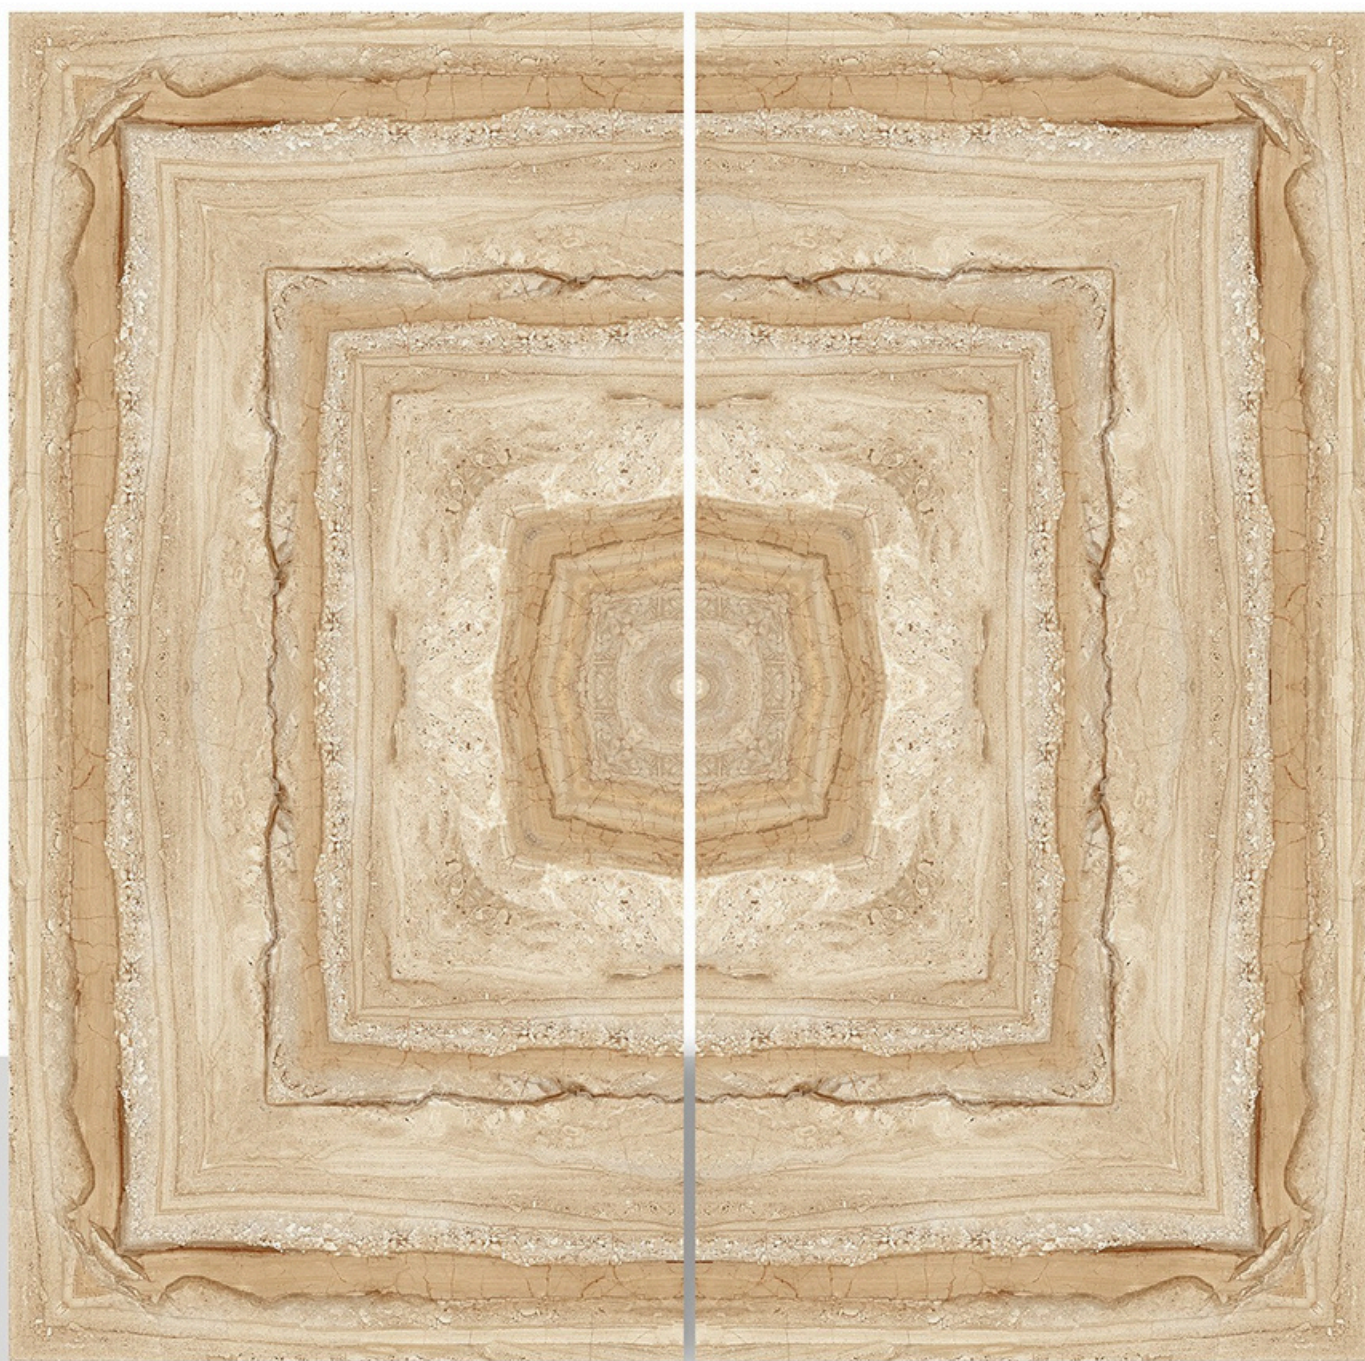

Quick & Easy
Application

Resistant
To Chemicals

ALASKA GREY

SIZE
600X1200MM

FINISH
GLOSSY

FACE
01

ALASKA GREY

ARIC DYNA