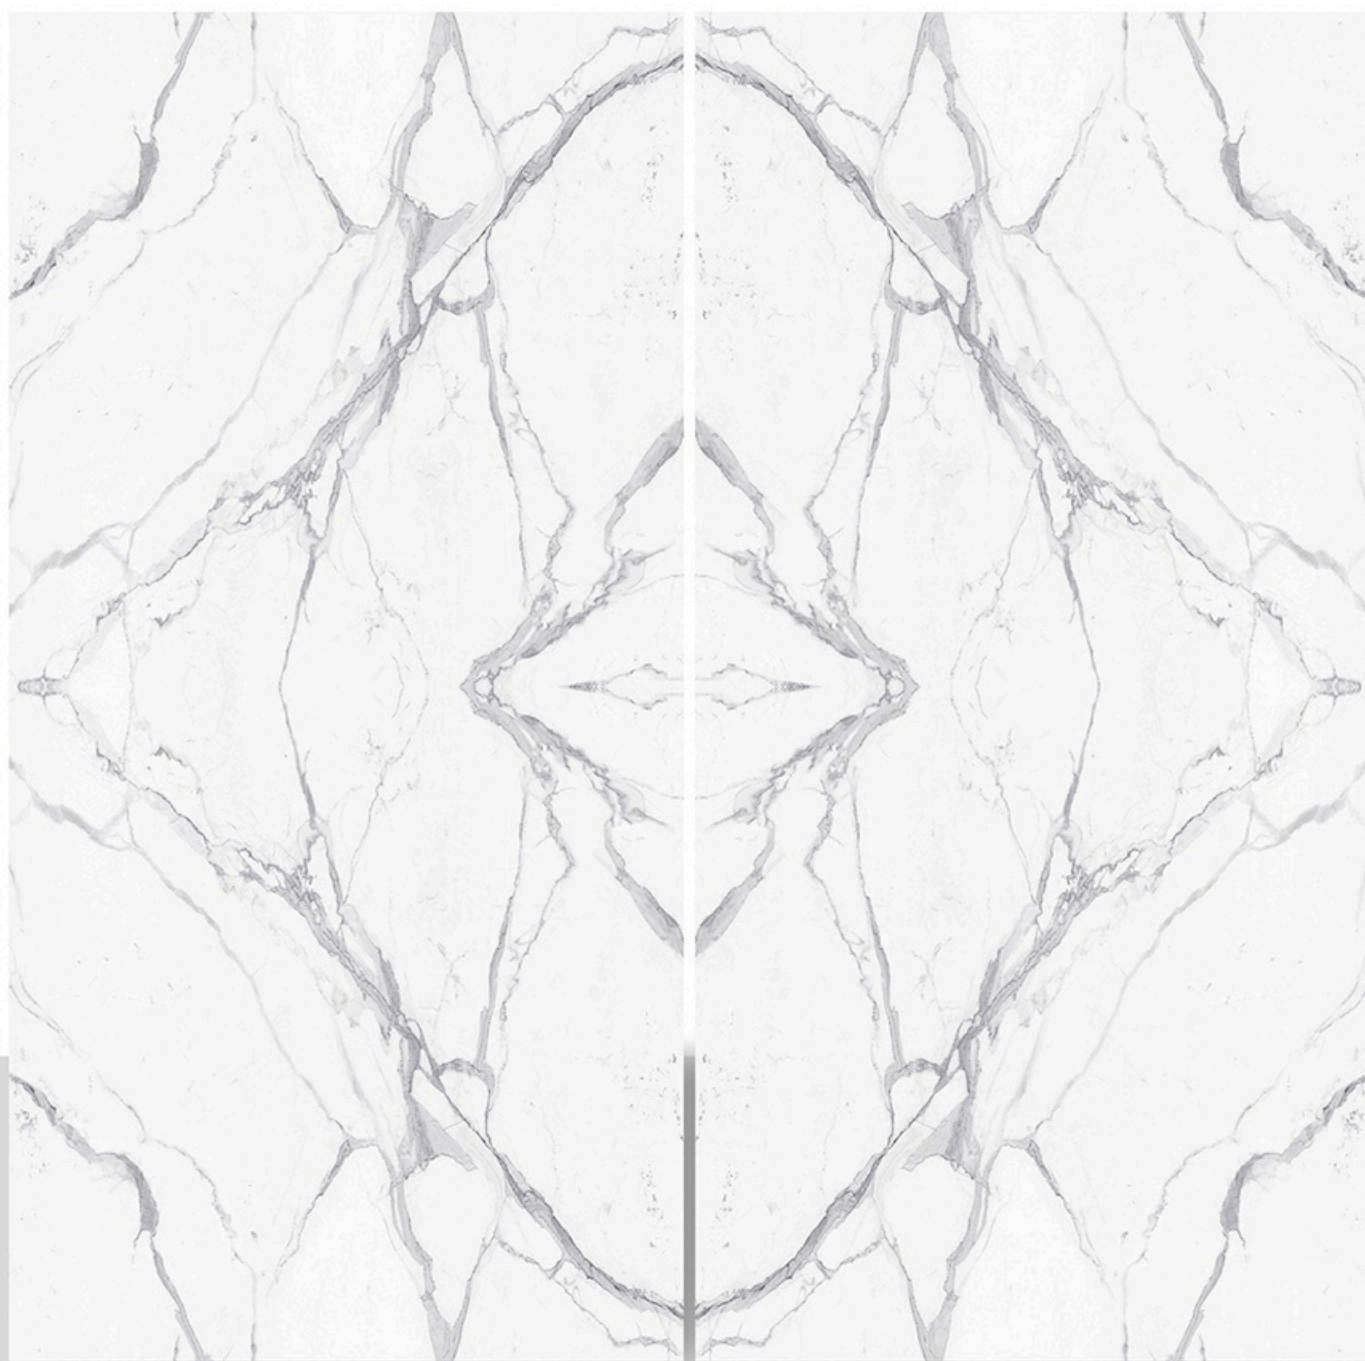

DOLMITE SATVARIO

SIZE
600X1200MM

FINISH
GLOSSY

FACE
01