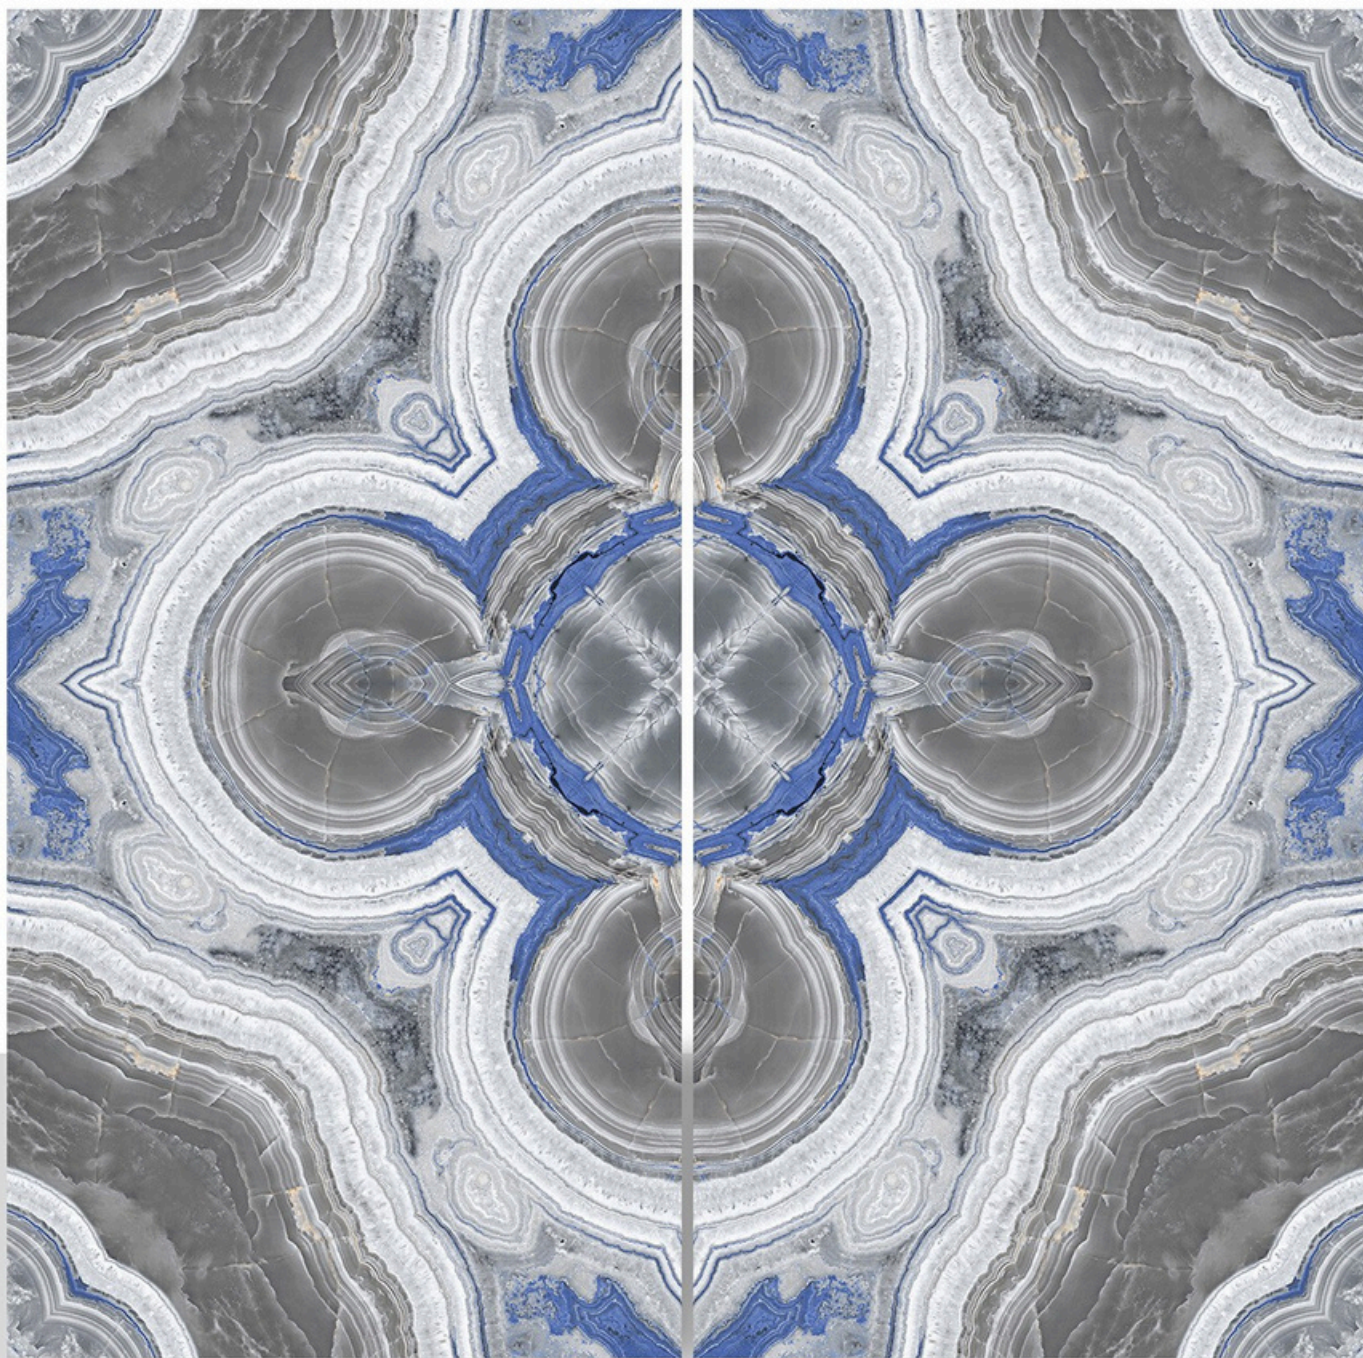

FORTUNE BLUE

SIZE
600X1200MM

FINISH
GLOSSY

FACE
01