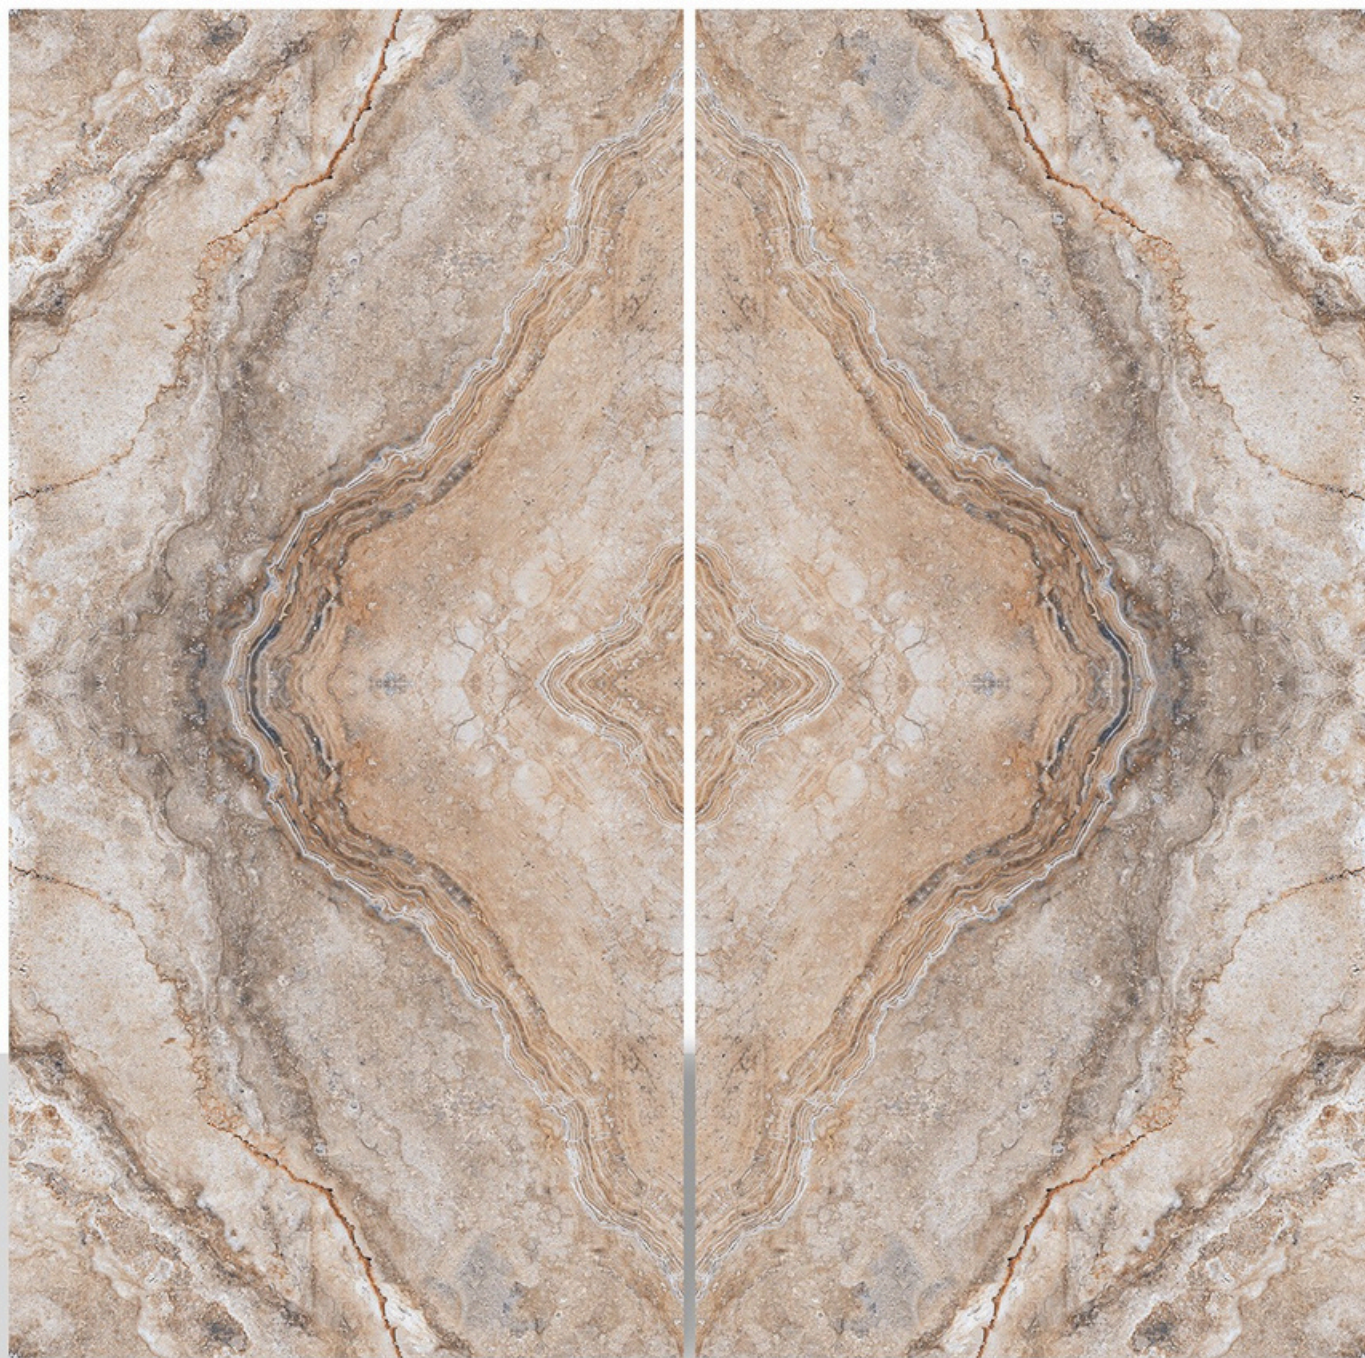

SIZE
600X1200MM

FINISH
GLOSSY

FACE
01

VISTA BLUE

VOLGA CARARA

SIZE
600X1200MM

FINISH
GLOSSY

FACE
01

ZARA BROWN

SIZE
600X1200MM

FINISH
GLOSSY

FACE
01

ZARA GREY

SIZE
600X1200MM

FINISH
GLOSSY

FACE
01