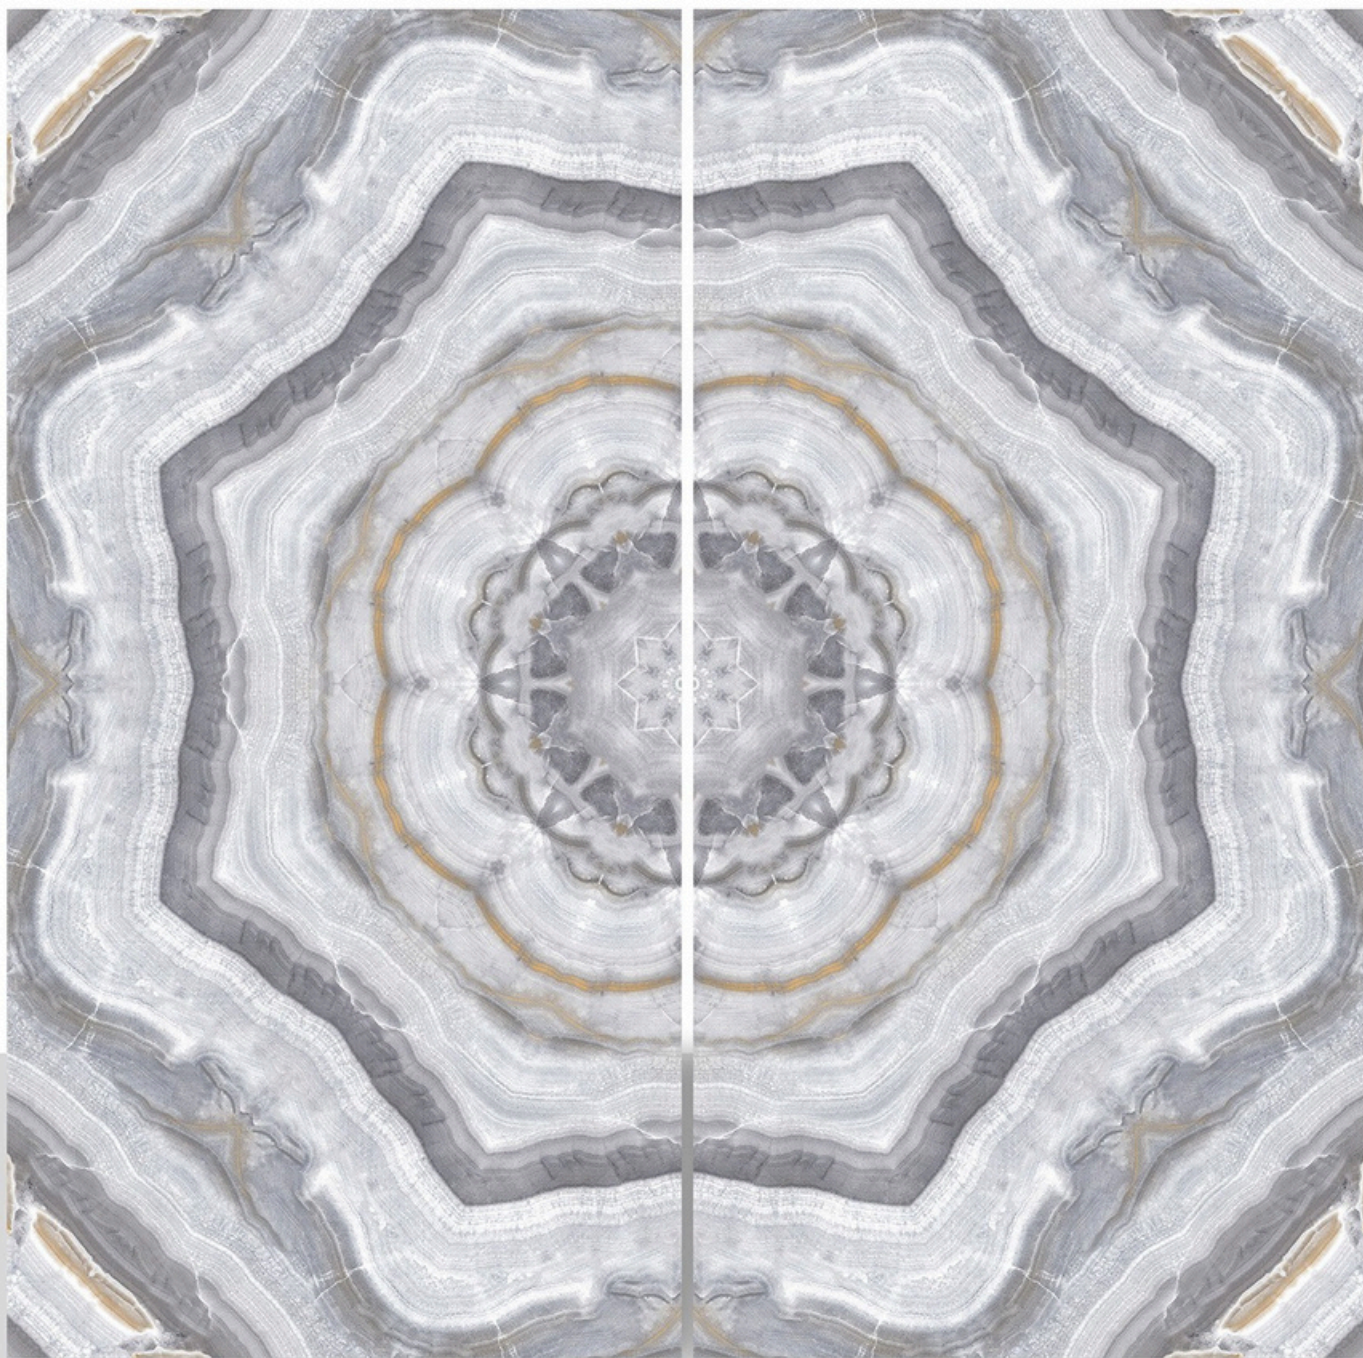

EXPLORE THE UNMATCHED

FEATURES

Elevate your space with our Bookmatch pattern designs, creating a harmonious ambiance with perfectly mirrored tiles.

Easy
Cleaning

Long
Lasting

Low Water
Absorption

Antislip
Surface

Quick & Easy
Application

Resistant
To Chemicals

ALASKA GREY

SIZE
600X1200MM

FINISH
GLOSSY

FACE
01

ALASKA GREY

ARIC DYNA