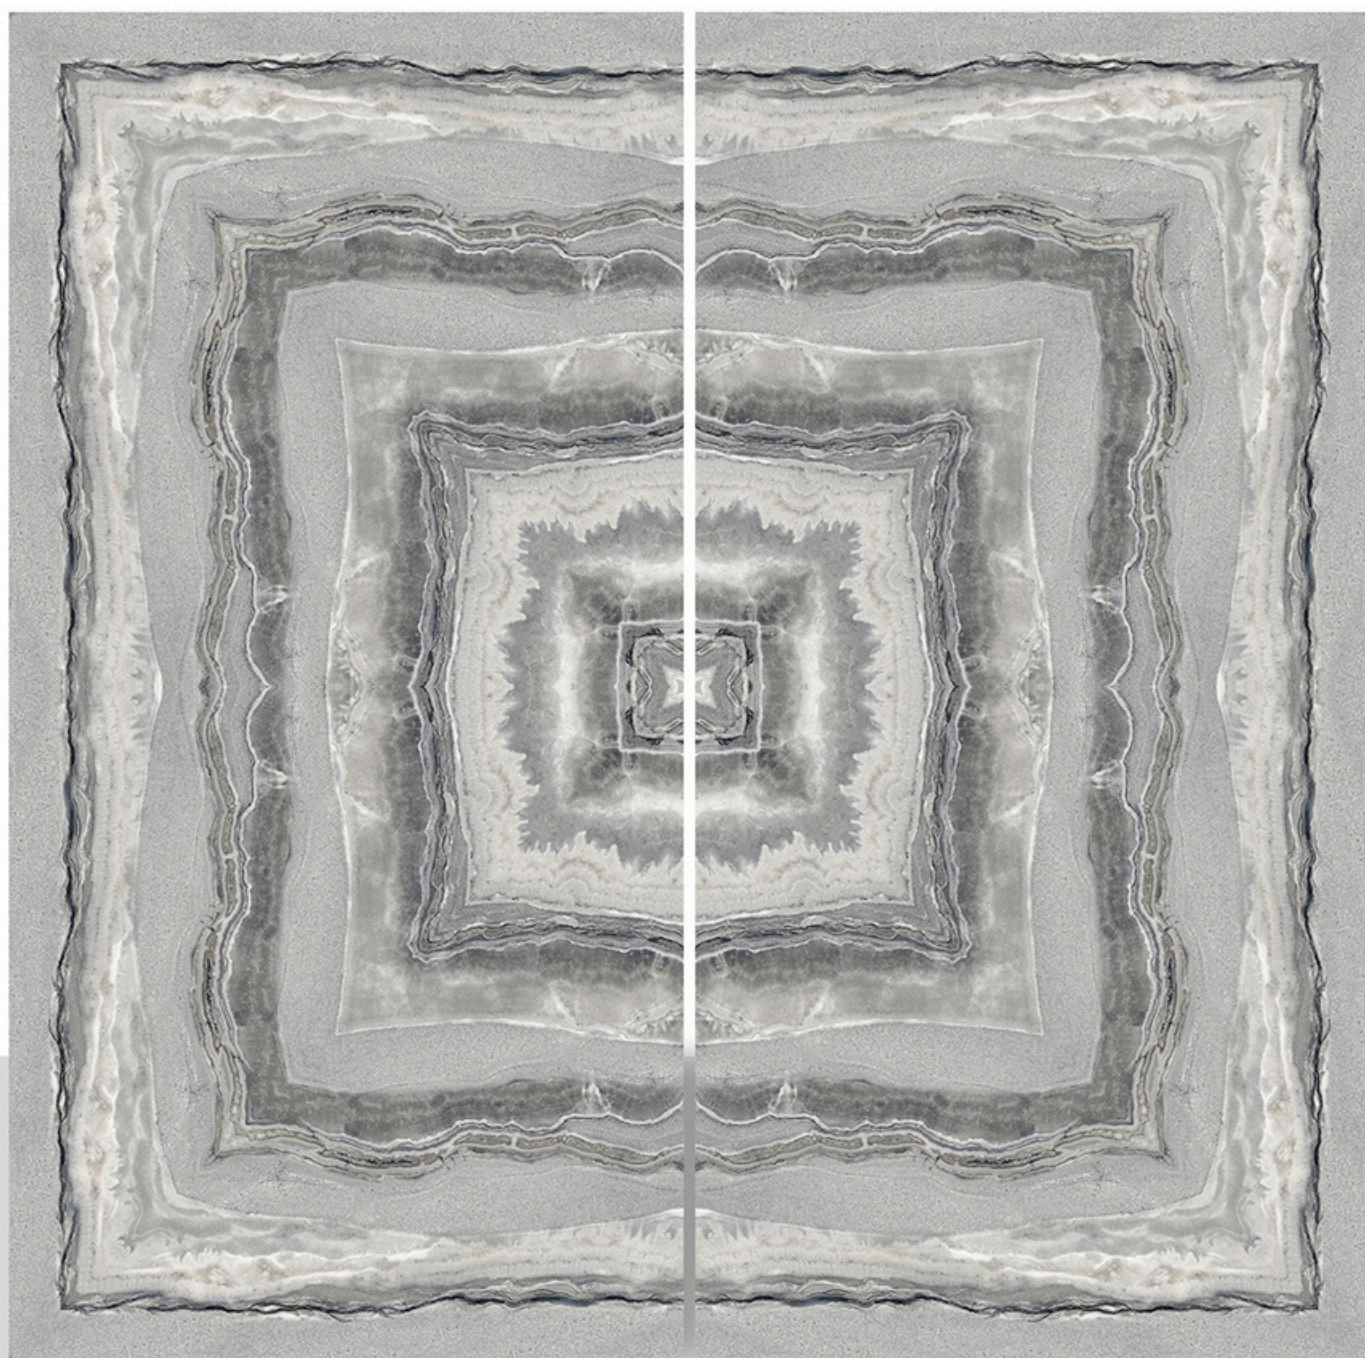

DIM GREY

SIZE
600X1200MM

FINISH
GLOSSY

FACE
01