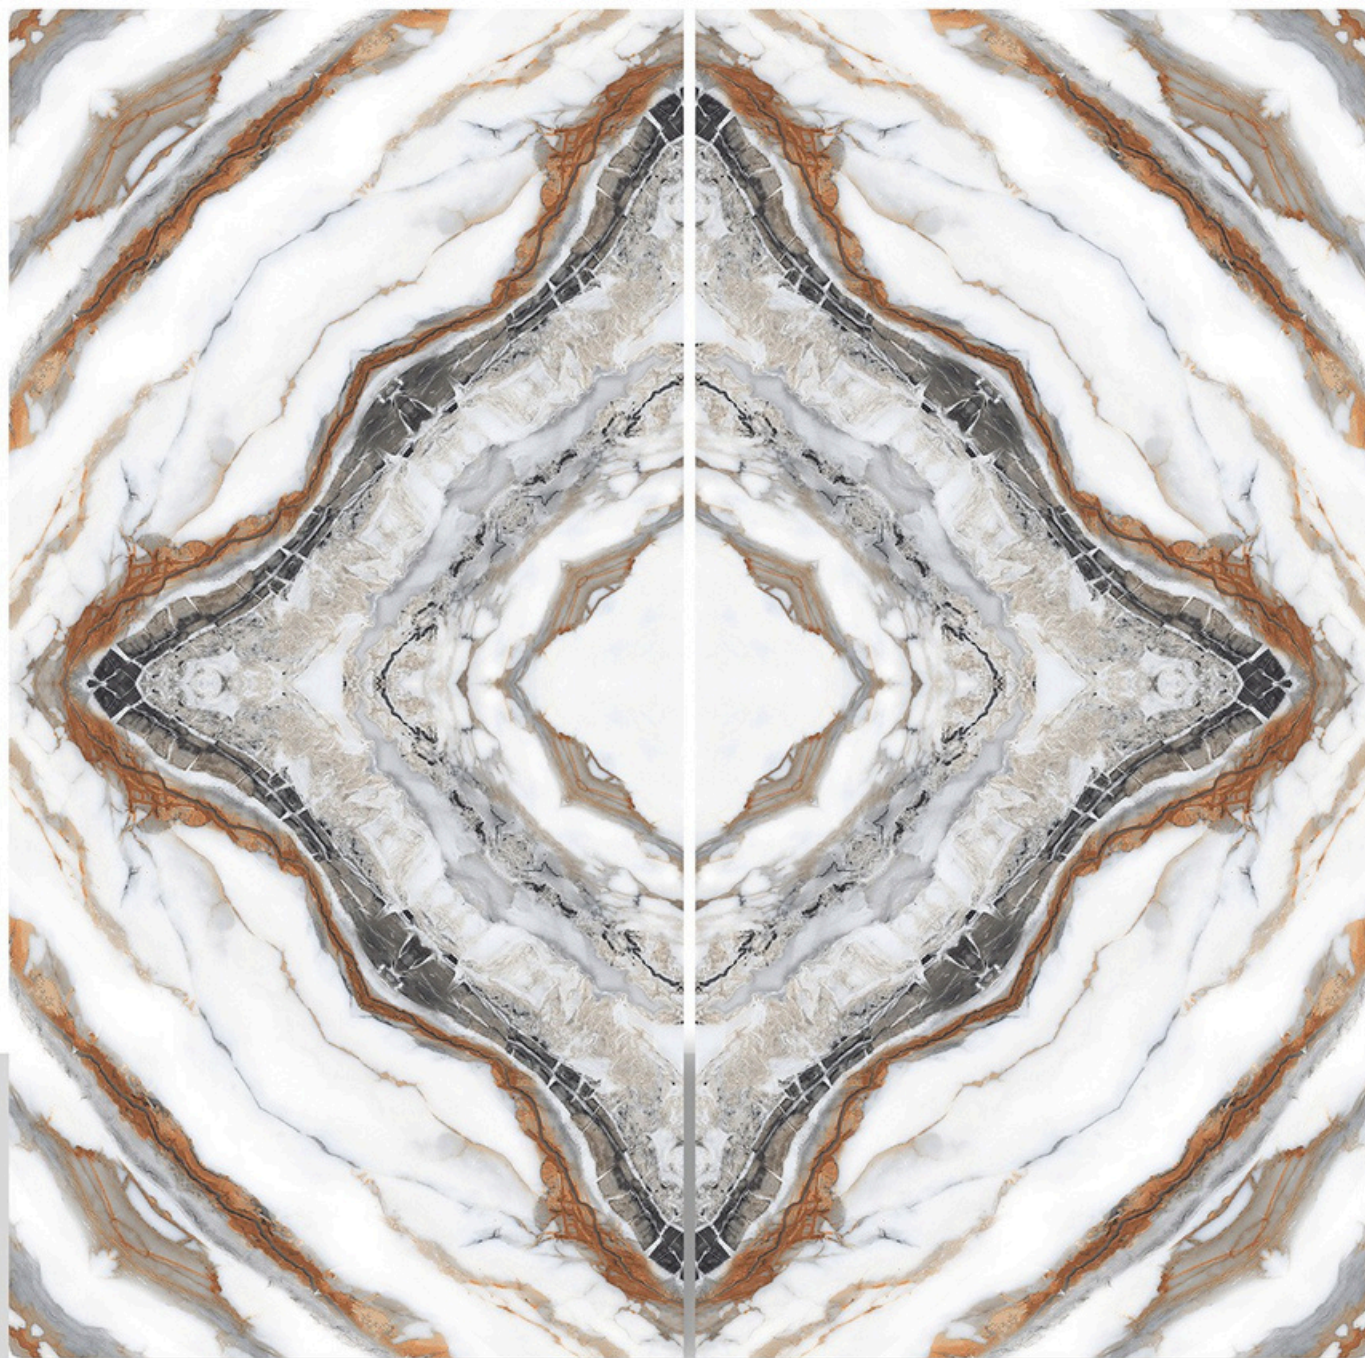

KRONOX NATURAL

SIZE
600X1200MM

FINISH
GLOSSY

FACE
01