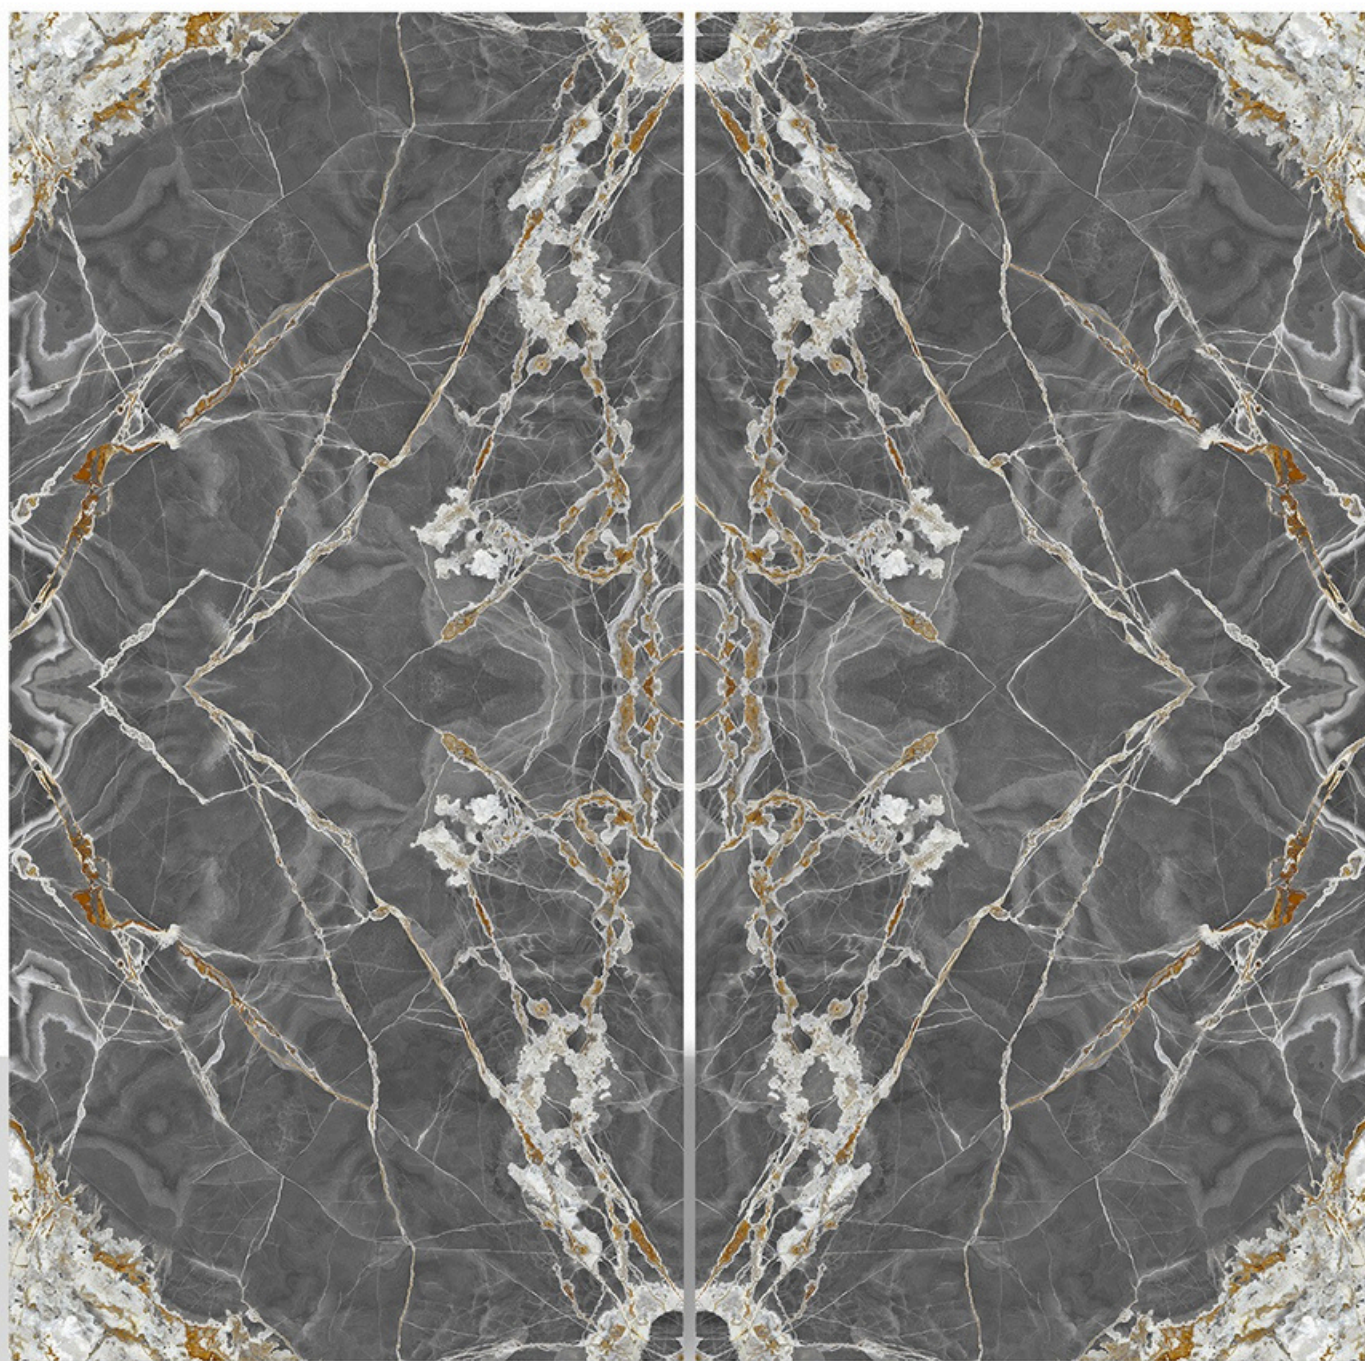

FACE
01

OJAS SILVER

PIETRA AQUA

SIZE
600X1200MM

FINISH
GLOSSY

FACE
01

PIETRA BLACK

SIZE
600X1200MM