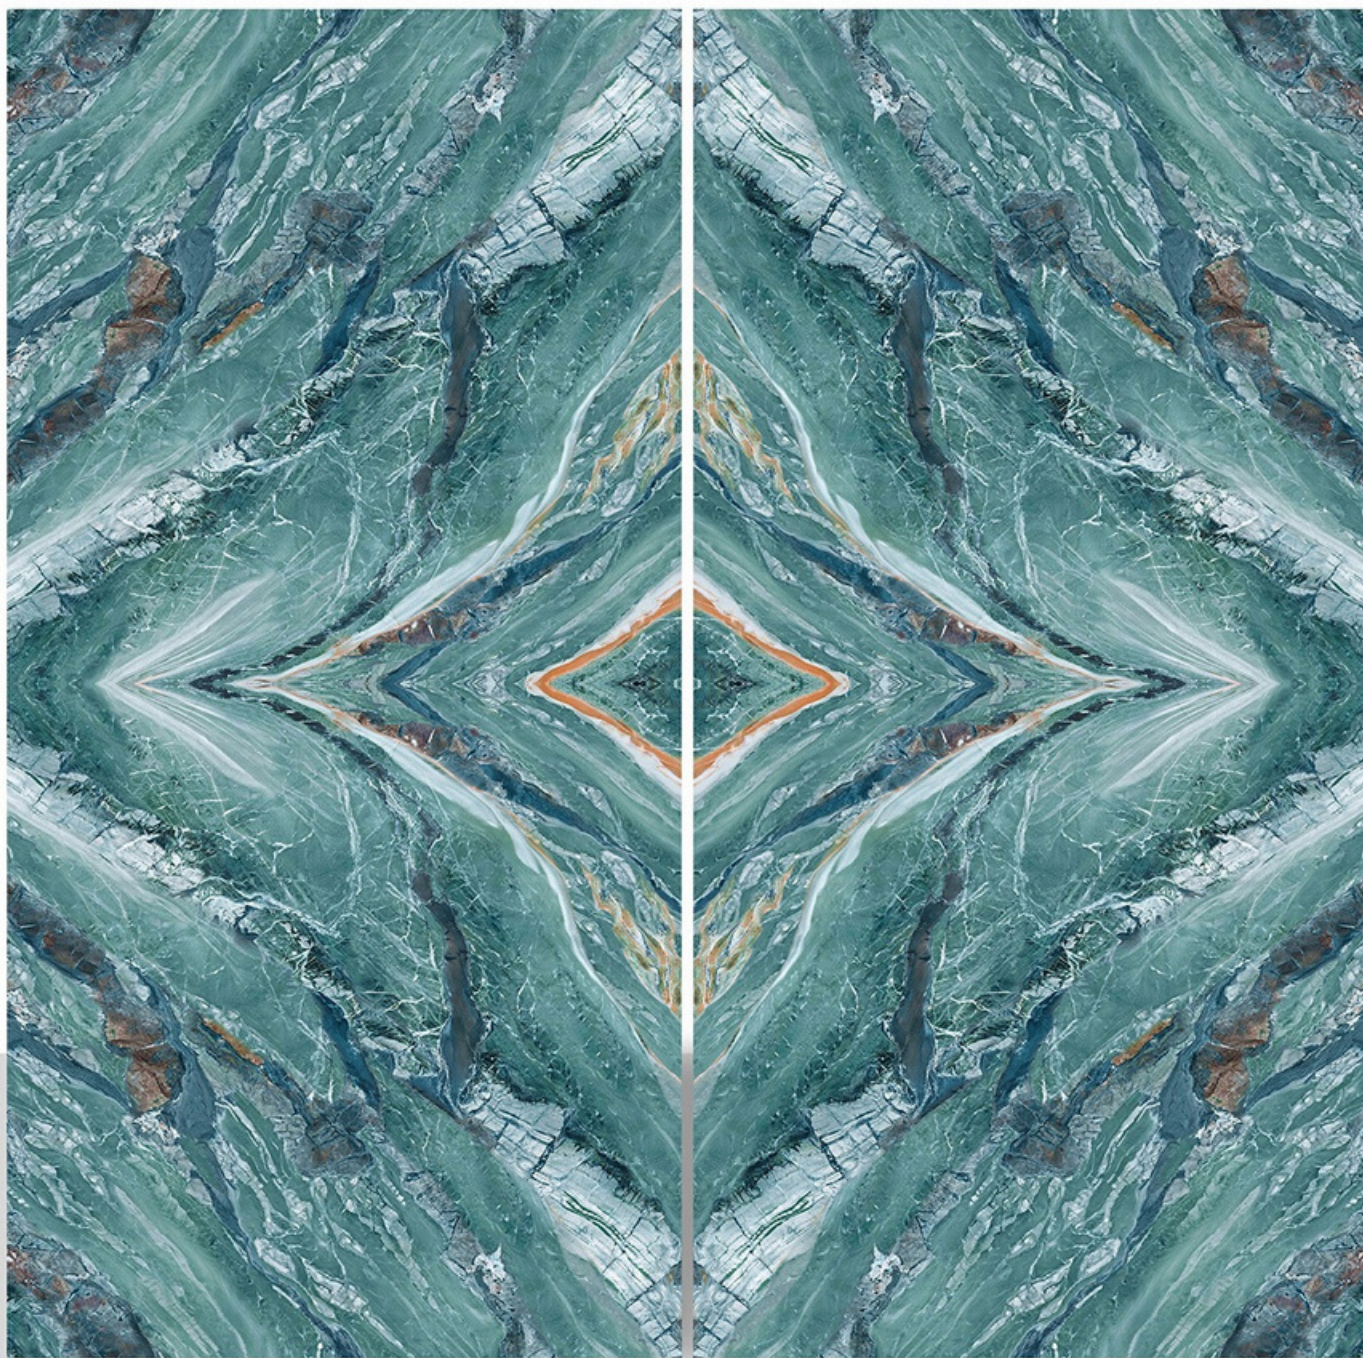

SIZE
600X1200MM

FINISH
GLOSSY

FACE
01

KRONOX NATURAL

SIZE
600X1200MM

FINISH
GLOSSY

FACE
01

LIQUI GREEN