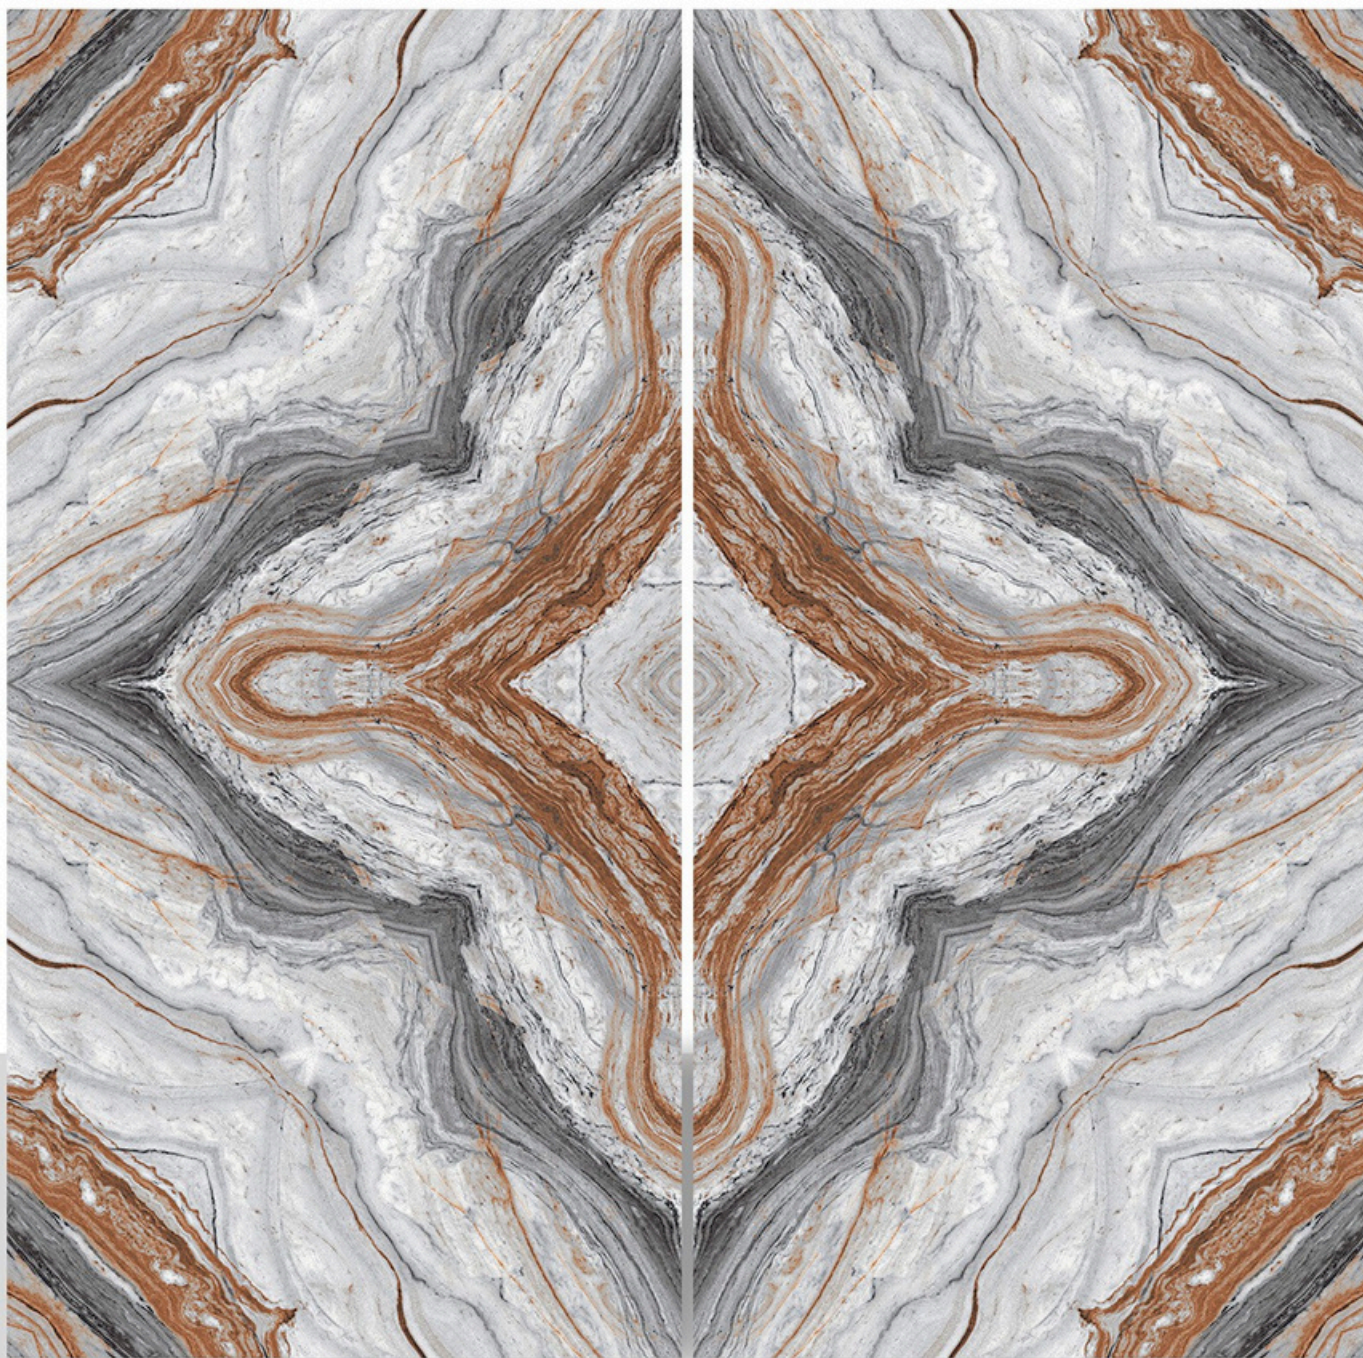

GLORIOUS SADDLE

SIZE
600X1200MM

FINISH
GLOSSY

FACE
01