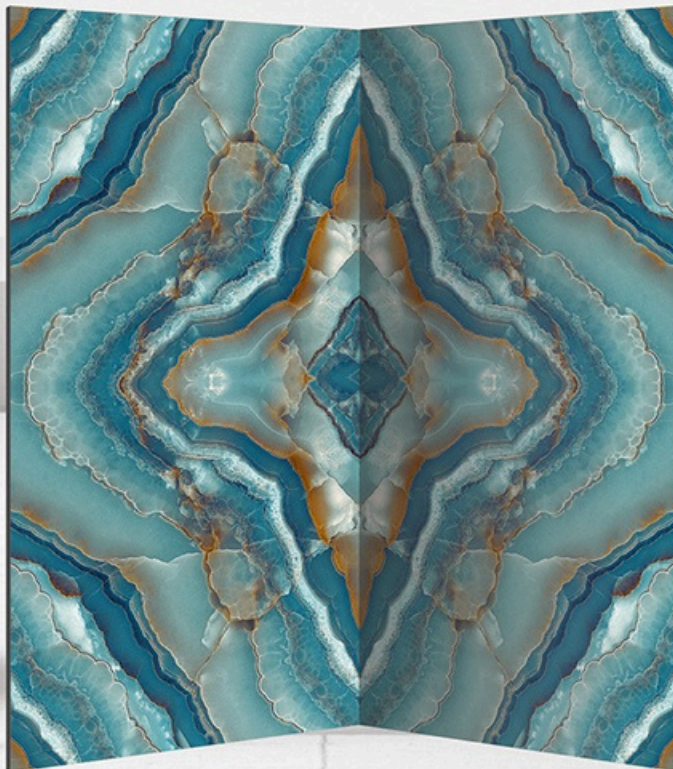

BOOKMATCH

COLLECTION

Whether it's a classic look or a contemporary feel, what sets us apart is the durability of our tiles, which are crafted to withstand high-traffic areas and ensure long-lasting beauty in your space.