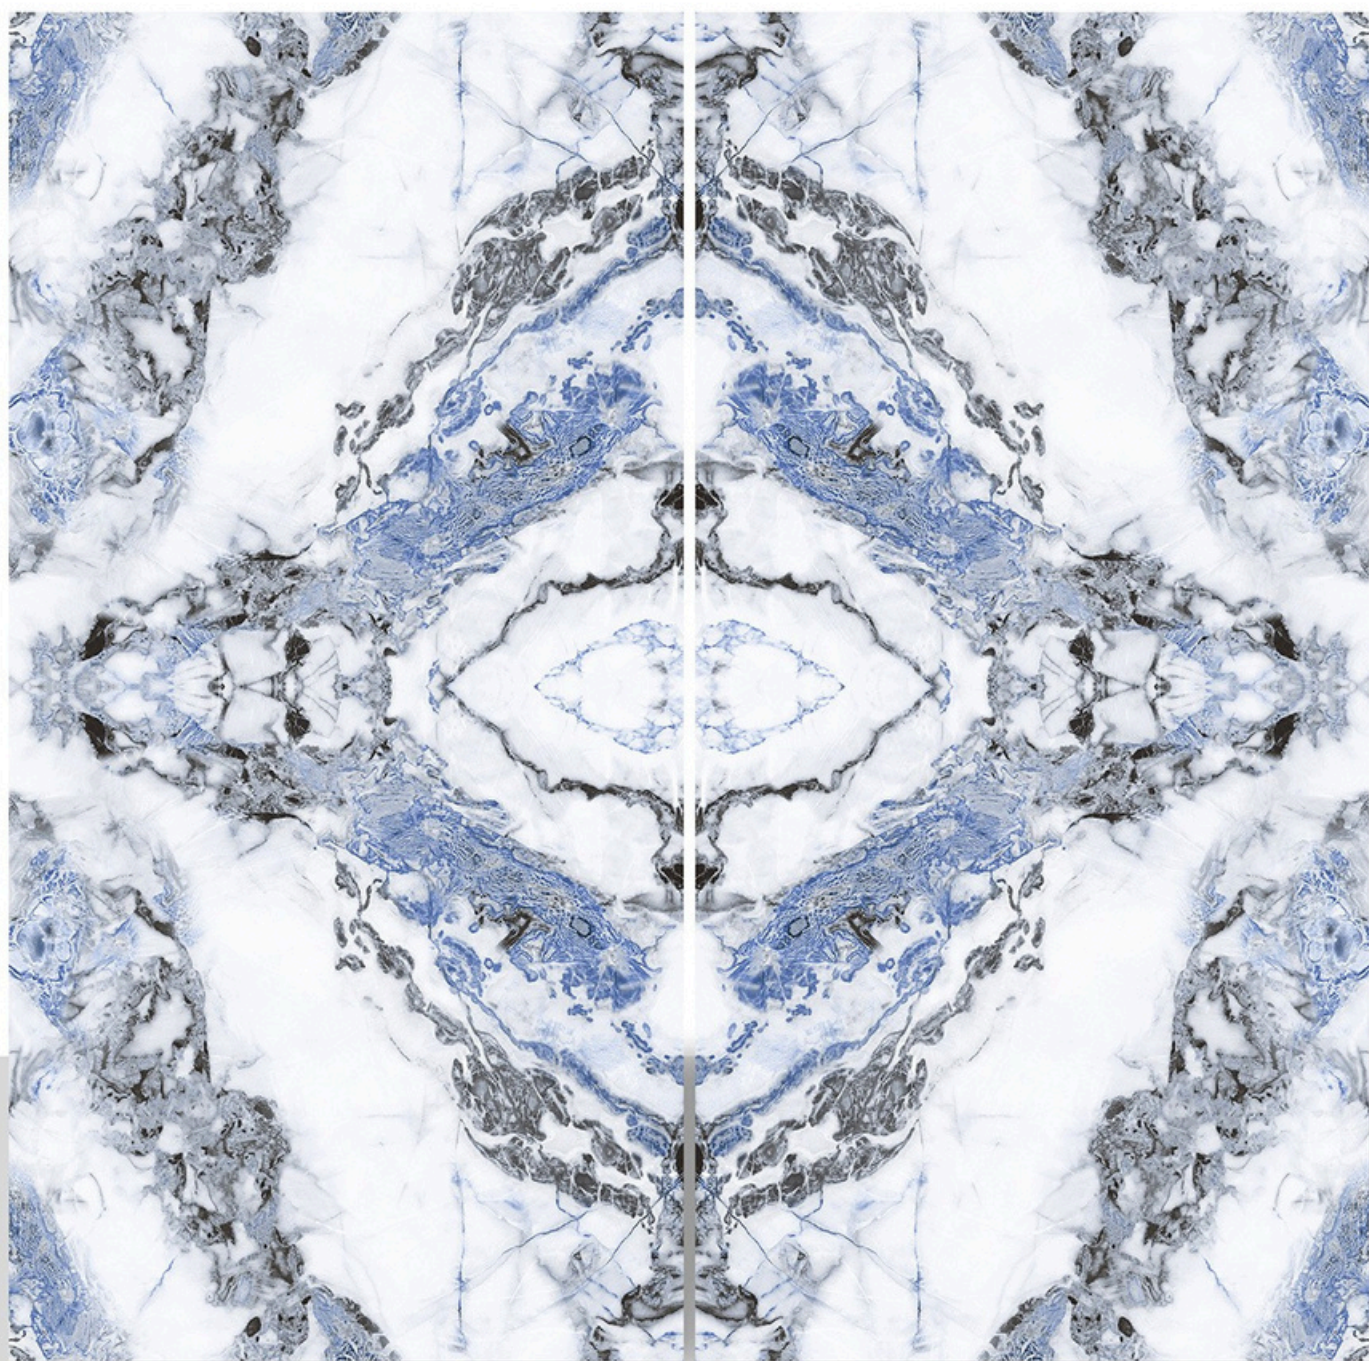

MYSTERY WHITE

SIZE
600X1200MM

FINISH
GLOSSY

FACE
01

MYSTERY WHITE

NIVEA BLUE

SIZE
600X1200MM

FINISH
GLOSSY