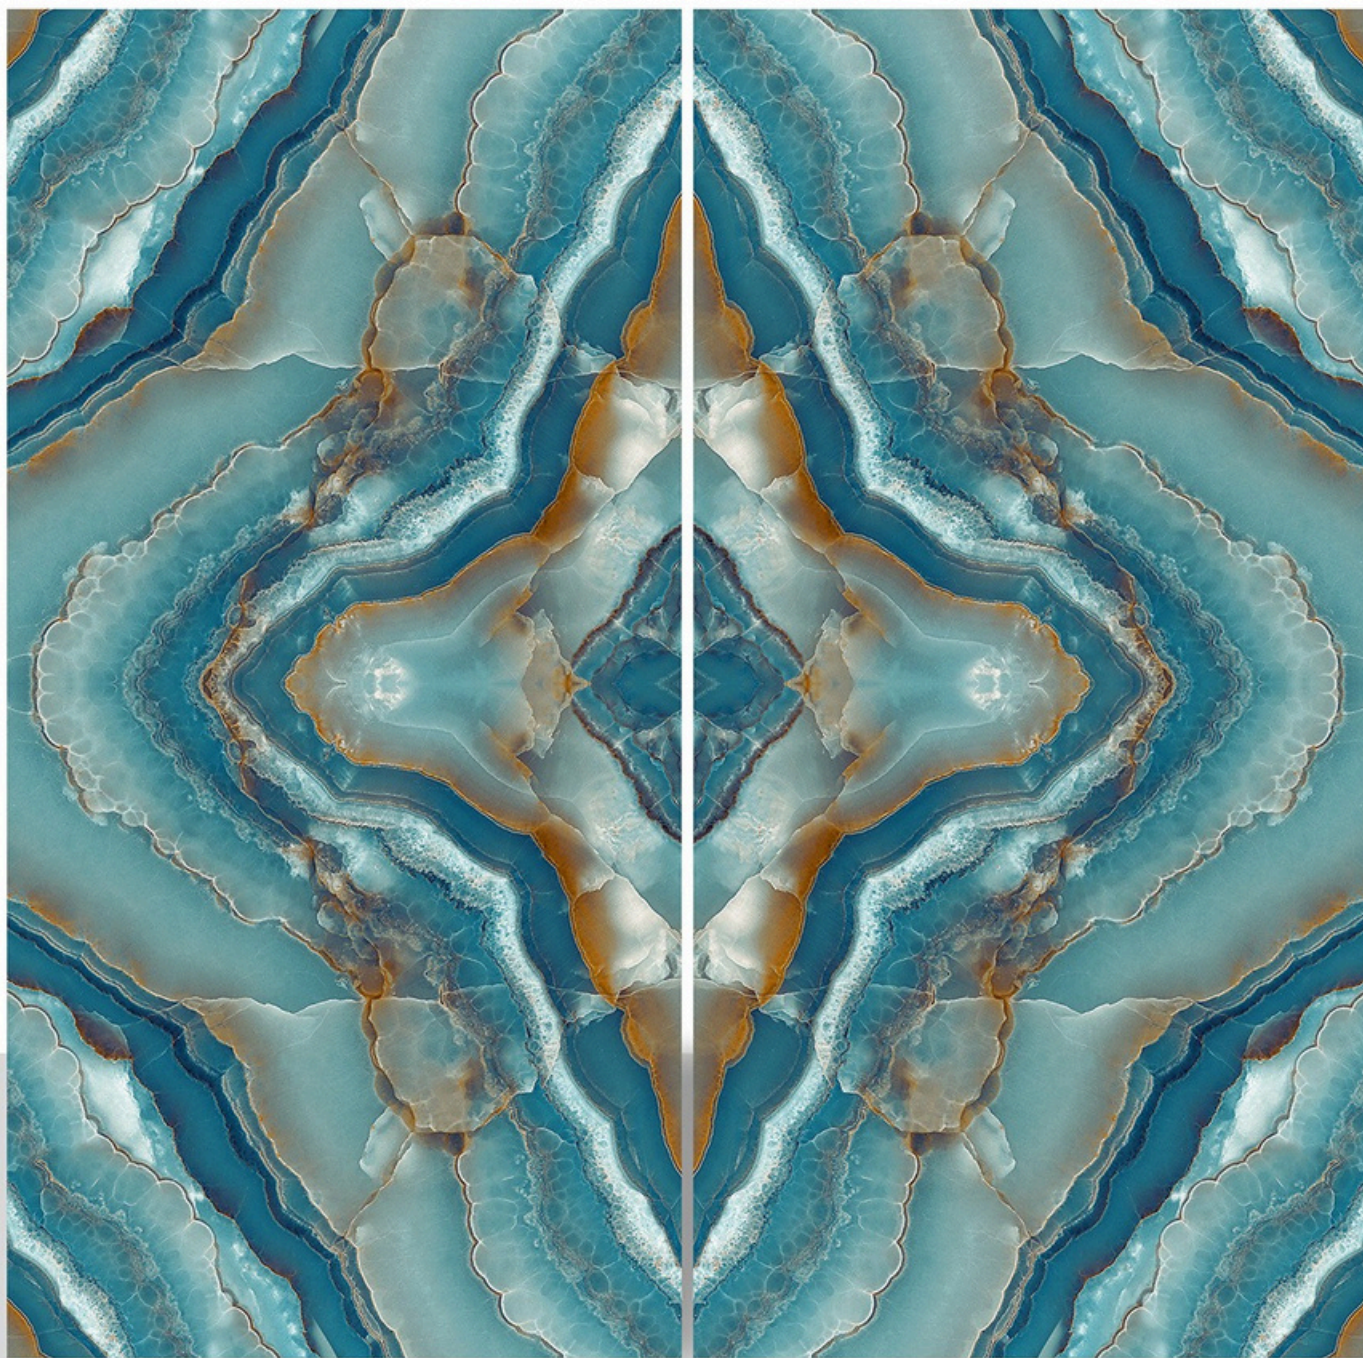

FOSHAN WHEAT

GALAXY AQUA

SIZE
600X1200MM

FINISH
GLOSSY

FACE
01

GALAXY AQUA

GLORIOUS ROYAL

SIZE
600X1200MM