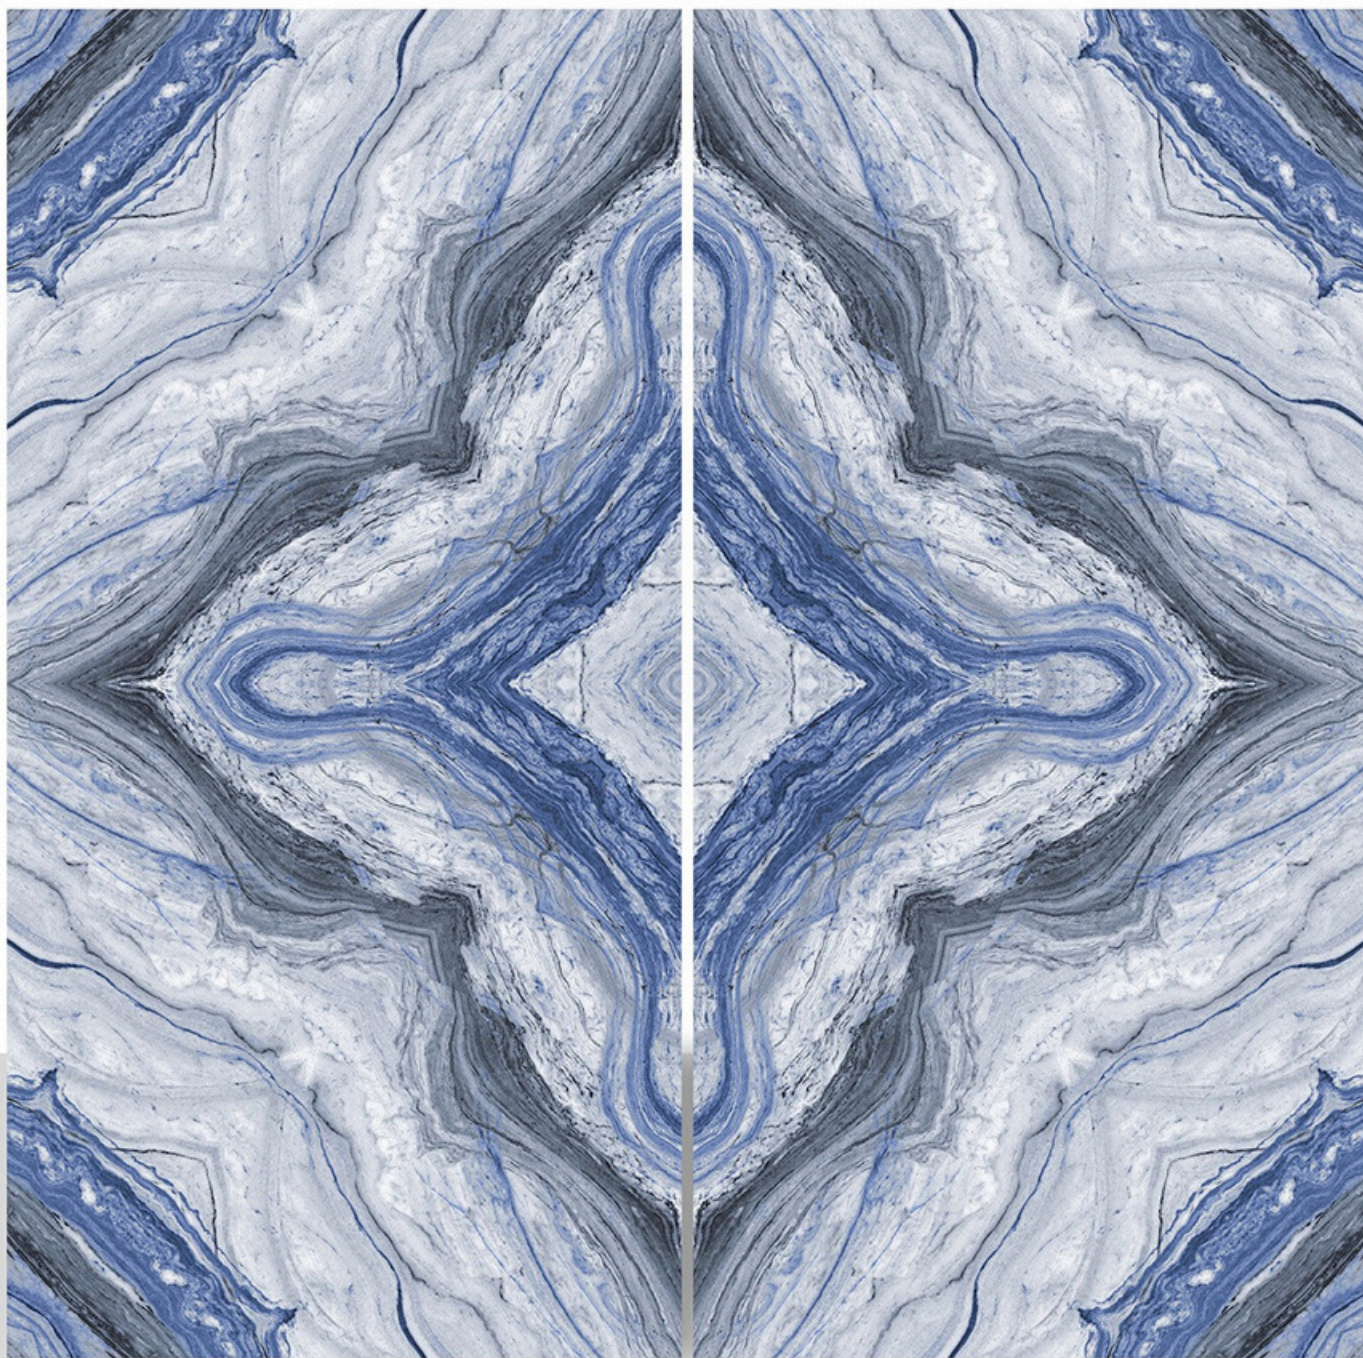

FOSHAN WHEAT

GALAXY AQUA

SIZE
600X1200MM

FINISH
GLOSSY

FACE
01

GALAXY AQUA

GLORIOUS ROYAL

SIZE
600X1200MM