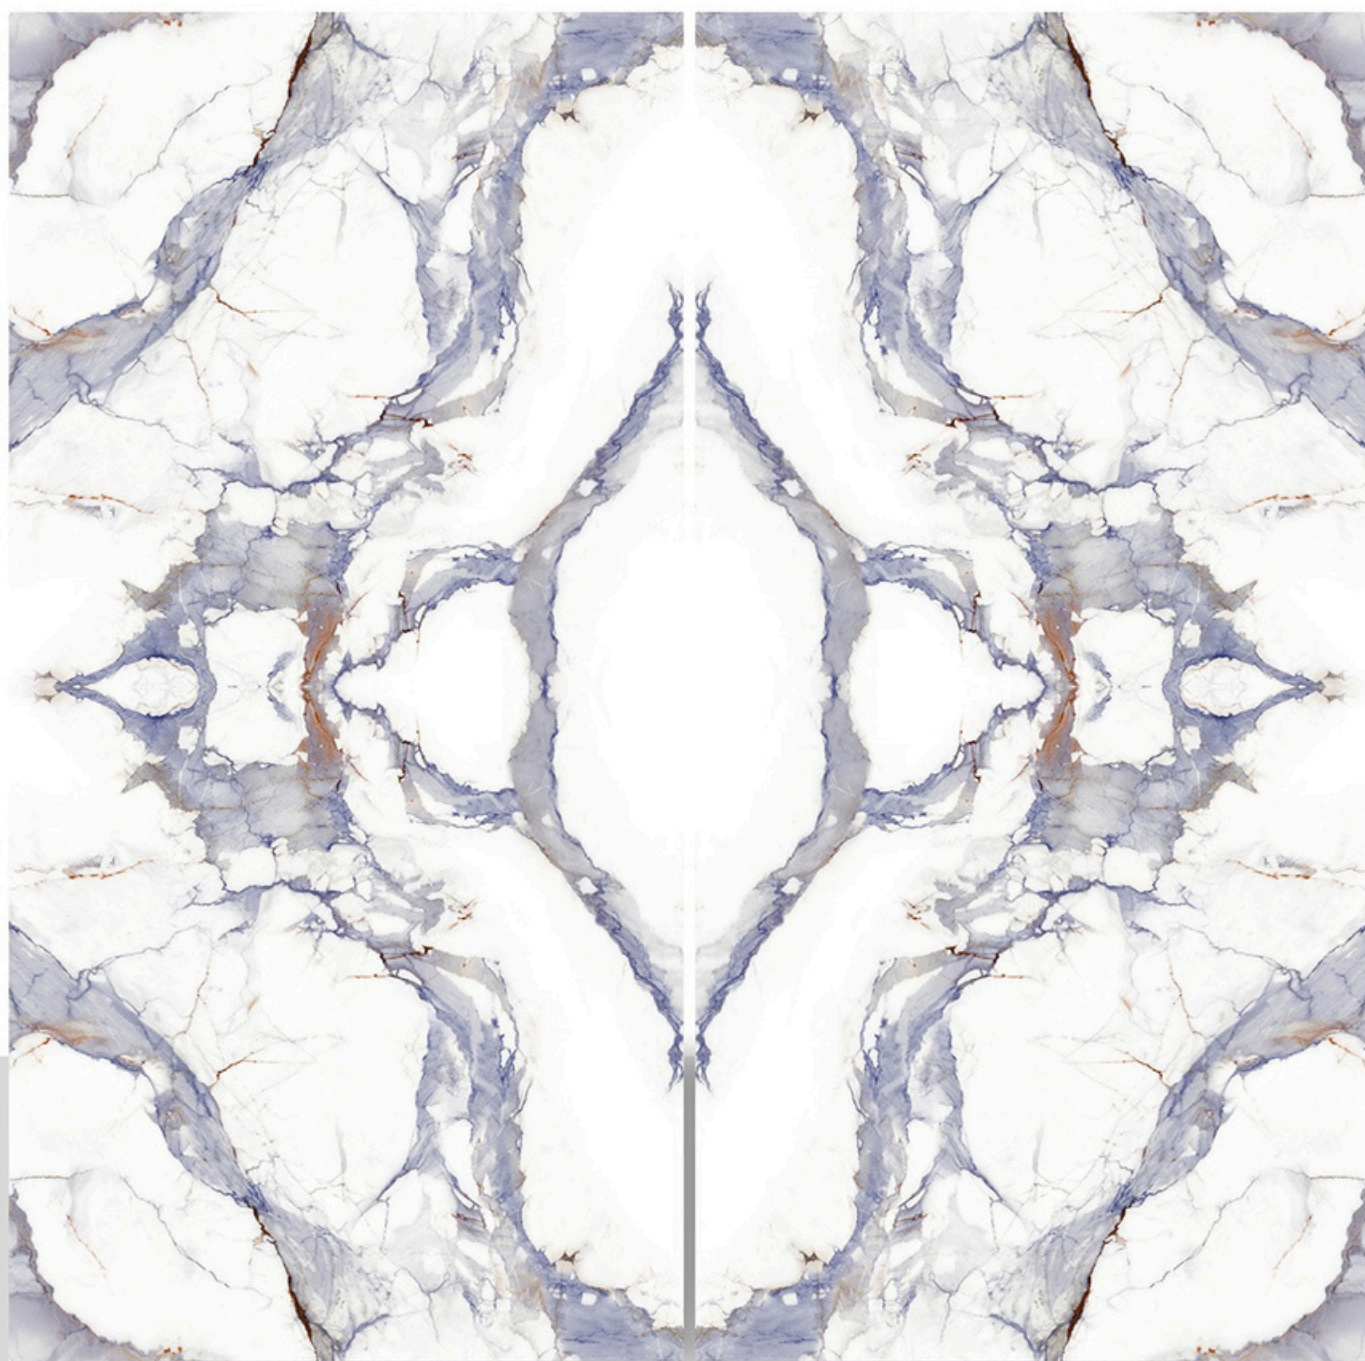

FINISH
GLOSSY

FACE
01

FANTASTIC BLUE

SIZE
600X1200MM

FINISH
GLOSSY

FACE
01

FANTASTIC BLUE

FORTUNE AQUA