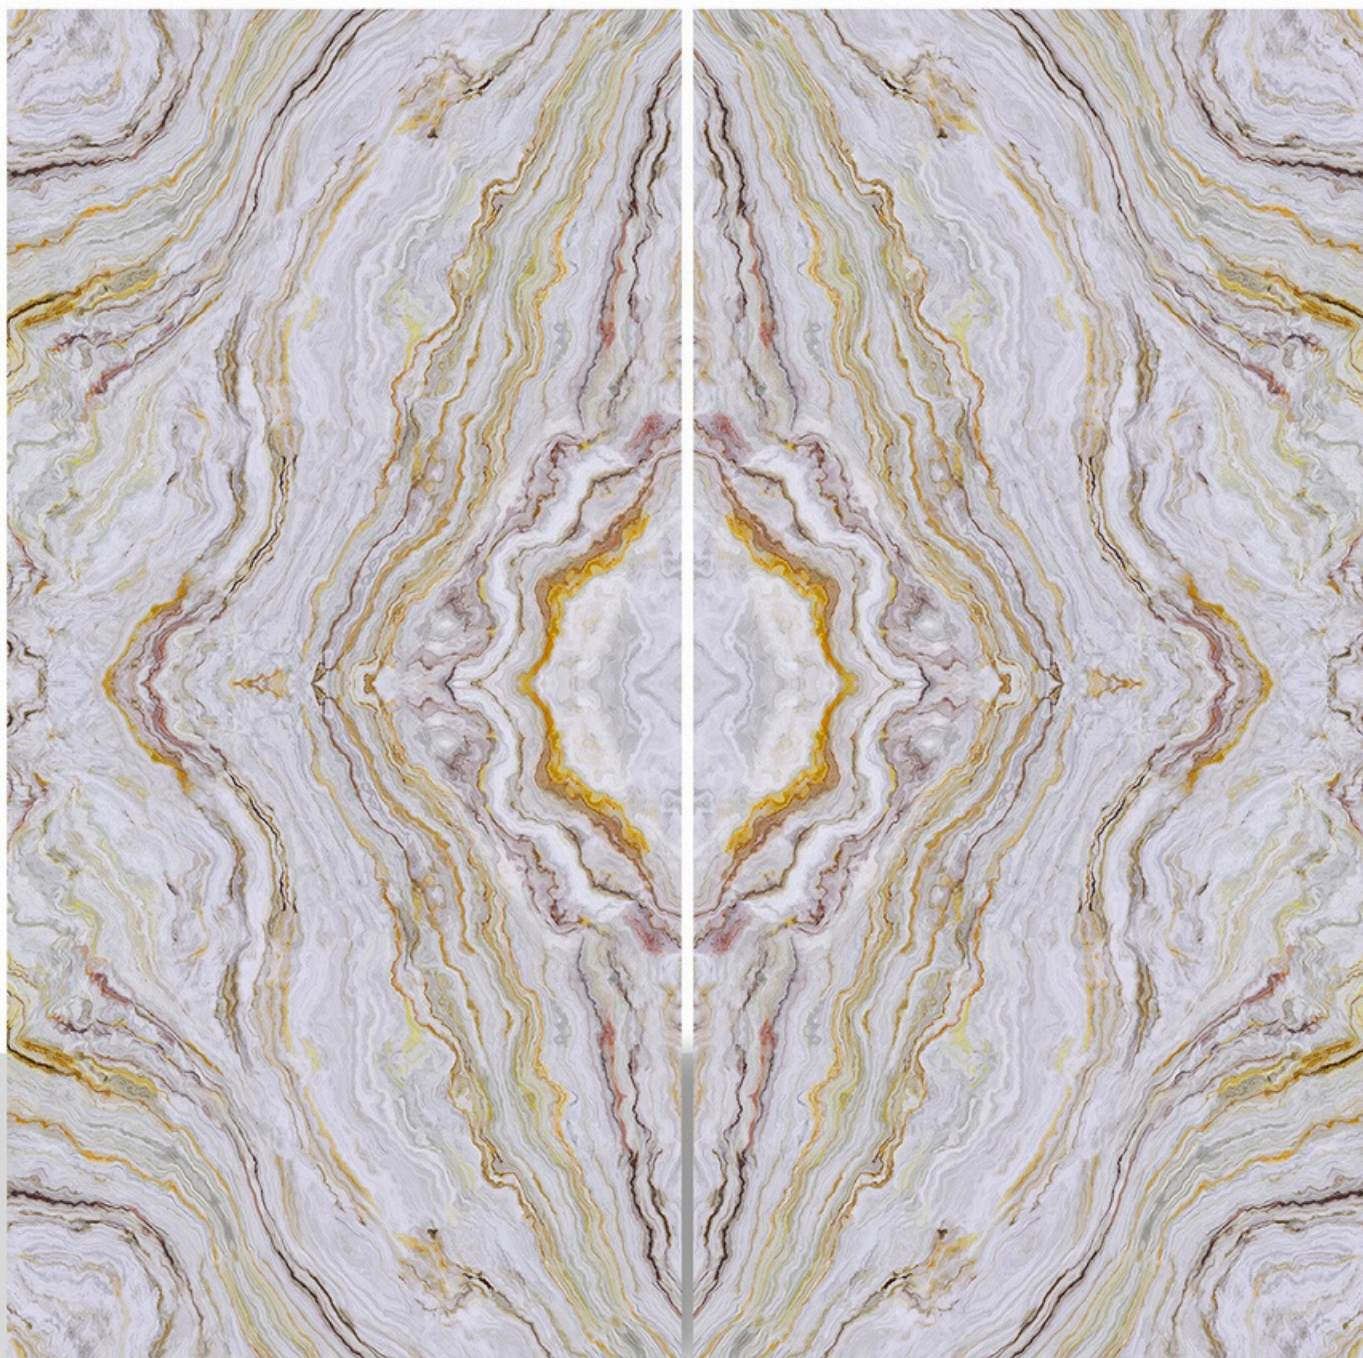

ZULAN MULTY

SIZE
600X1200MM

FINISH
GLOSSY

FACE
01