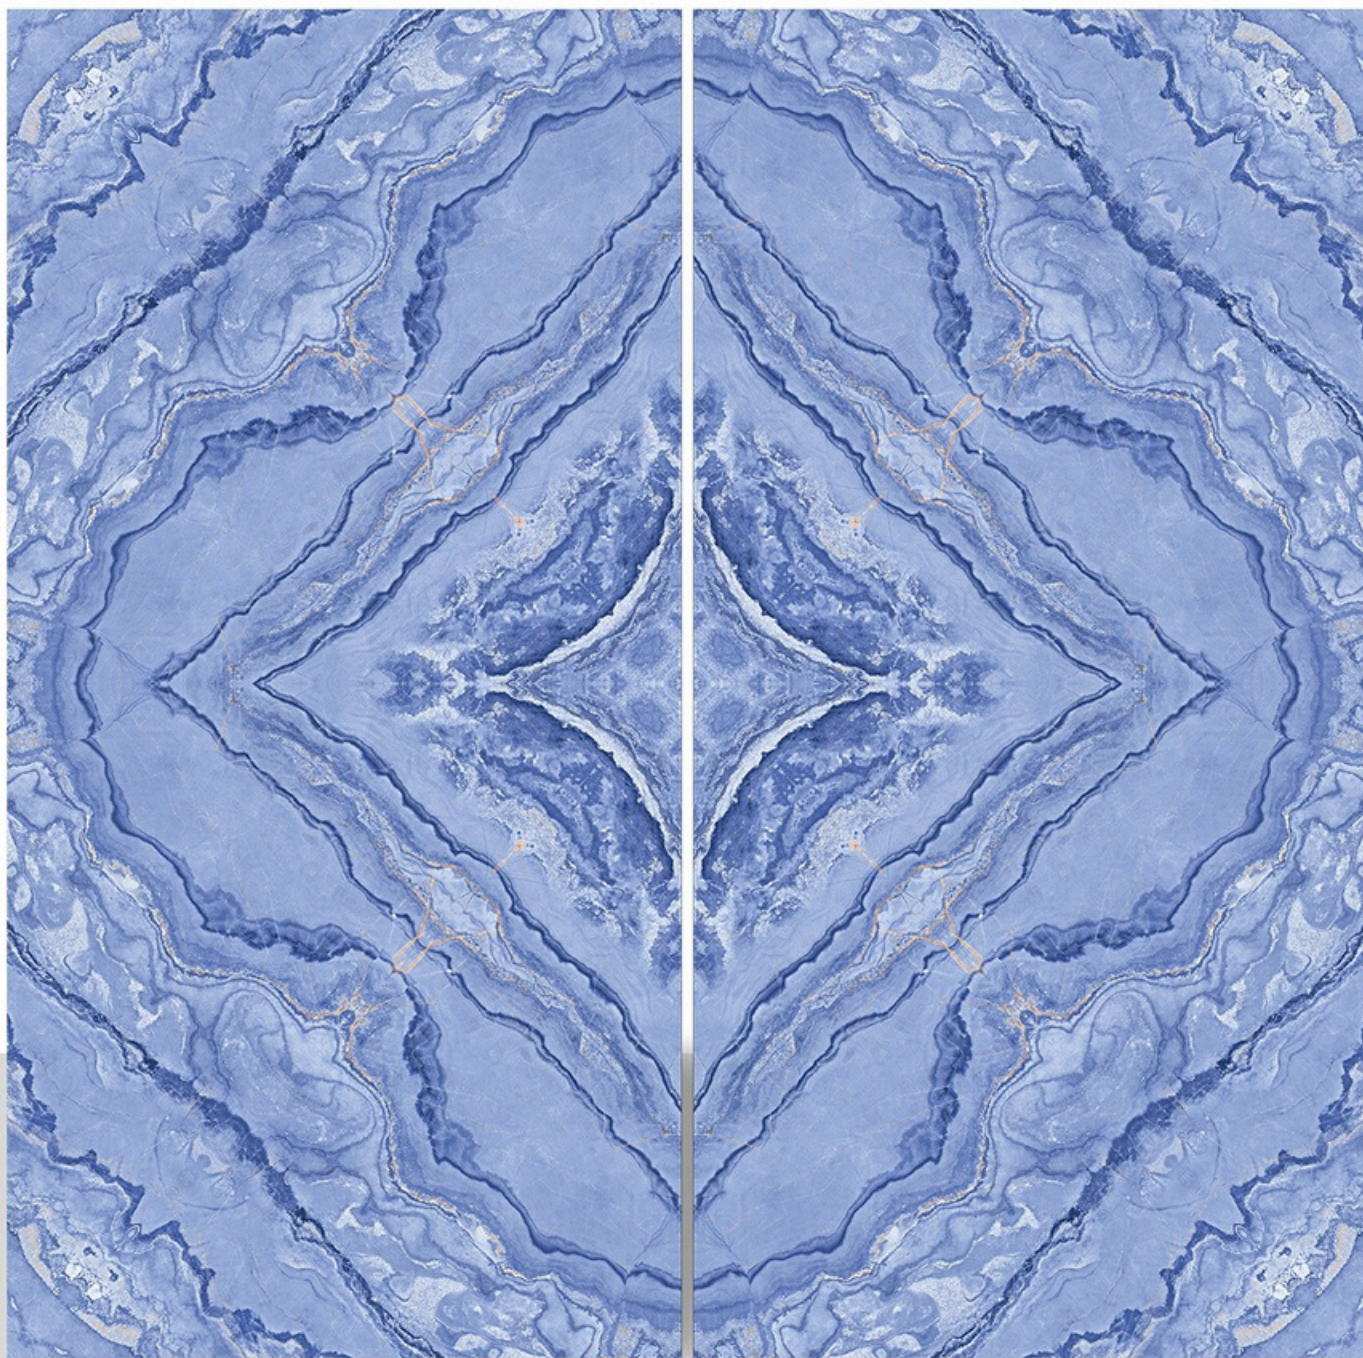

SIZE
600X1200MM

FINISH
GLOSSY

FACE
01

SWEDEN BLACK

SIZE
600X1200MM

FINISH
GLOSSY

FACE
01

VISTA BLUE