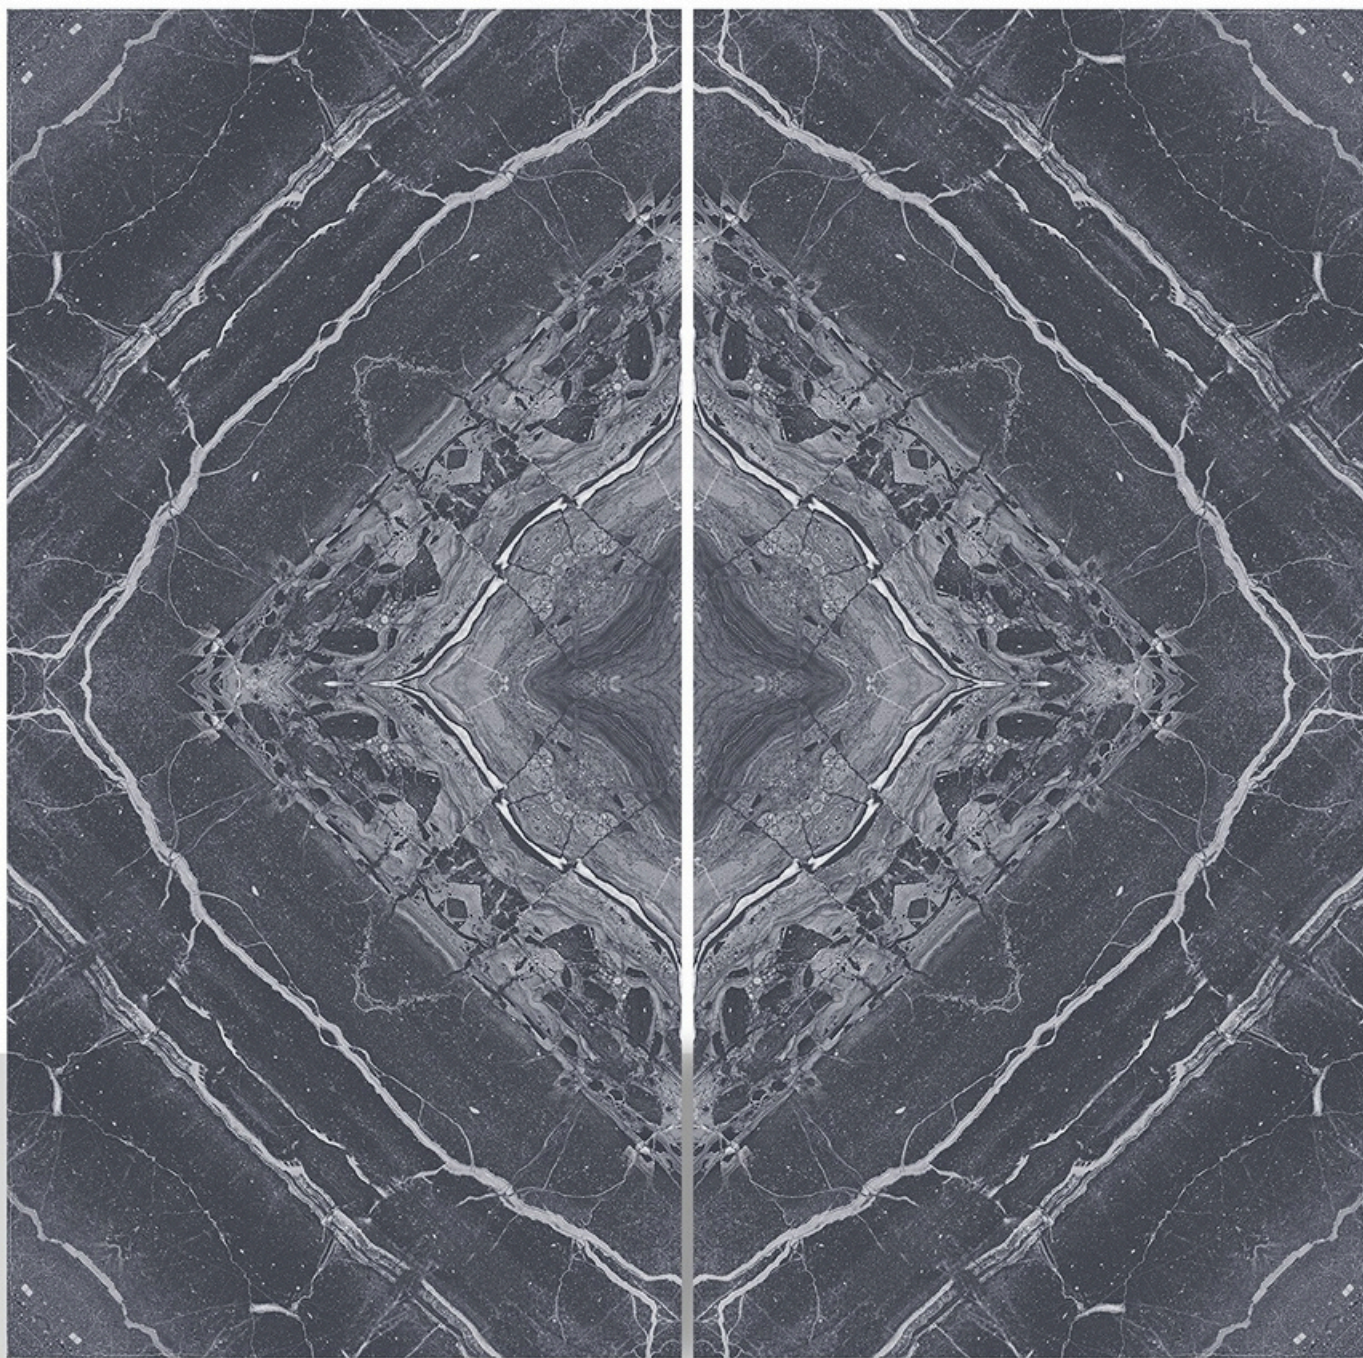

SWEDEN BLACK

SIZE
600X1200MM

FINISH
GLOSSY

FACE
01