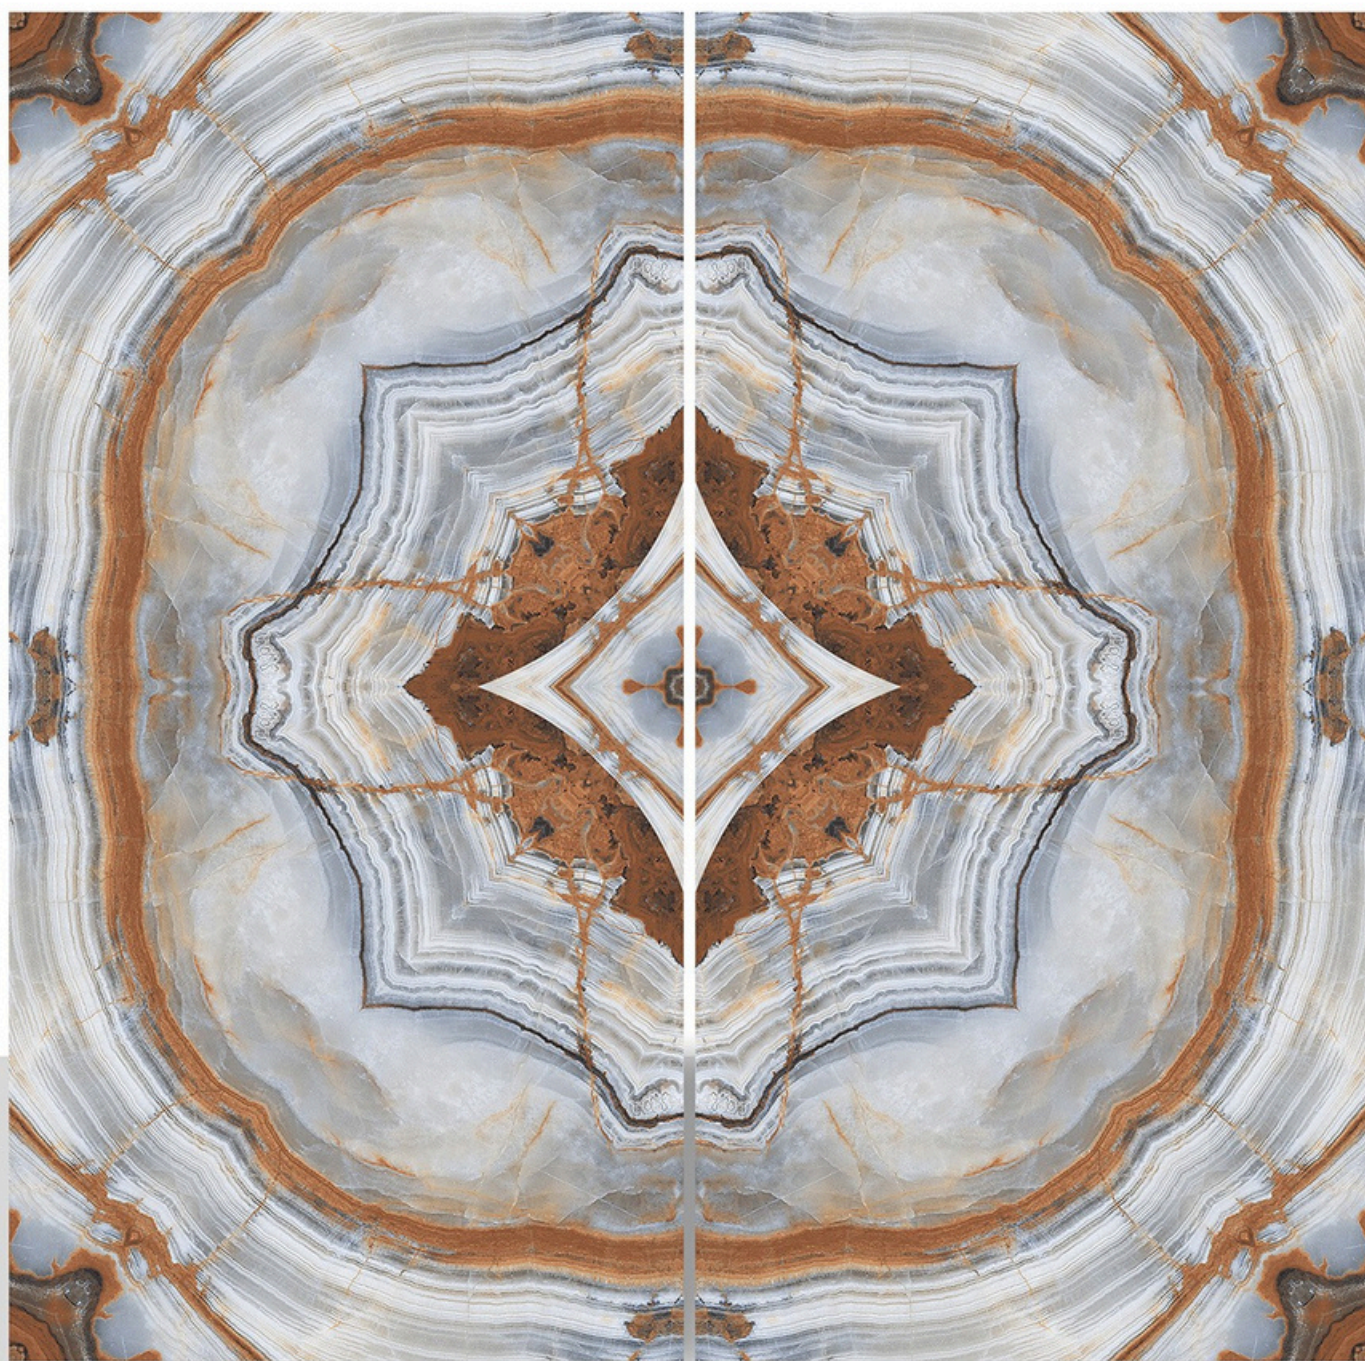

MAXI BROWN

SIZE
600X1200MM

FINISH
GLOSSY

FACE
01