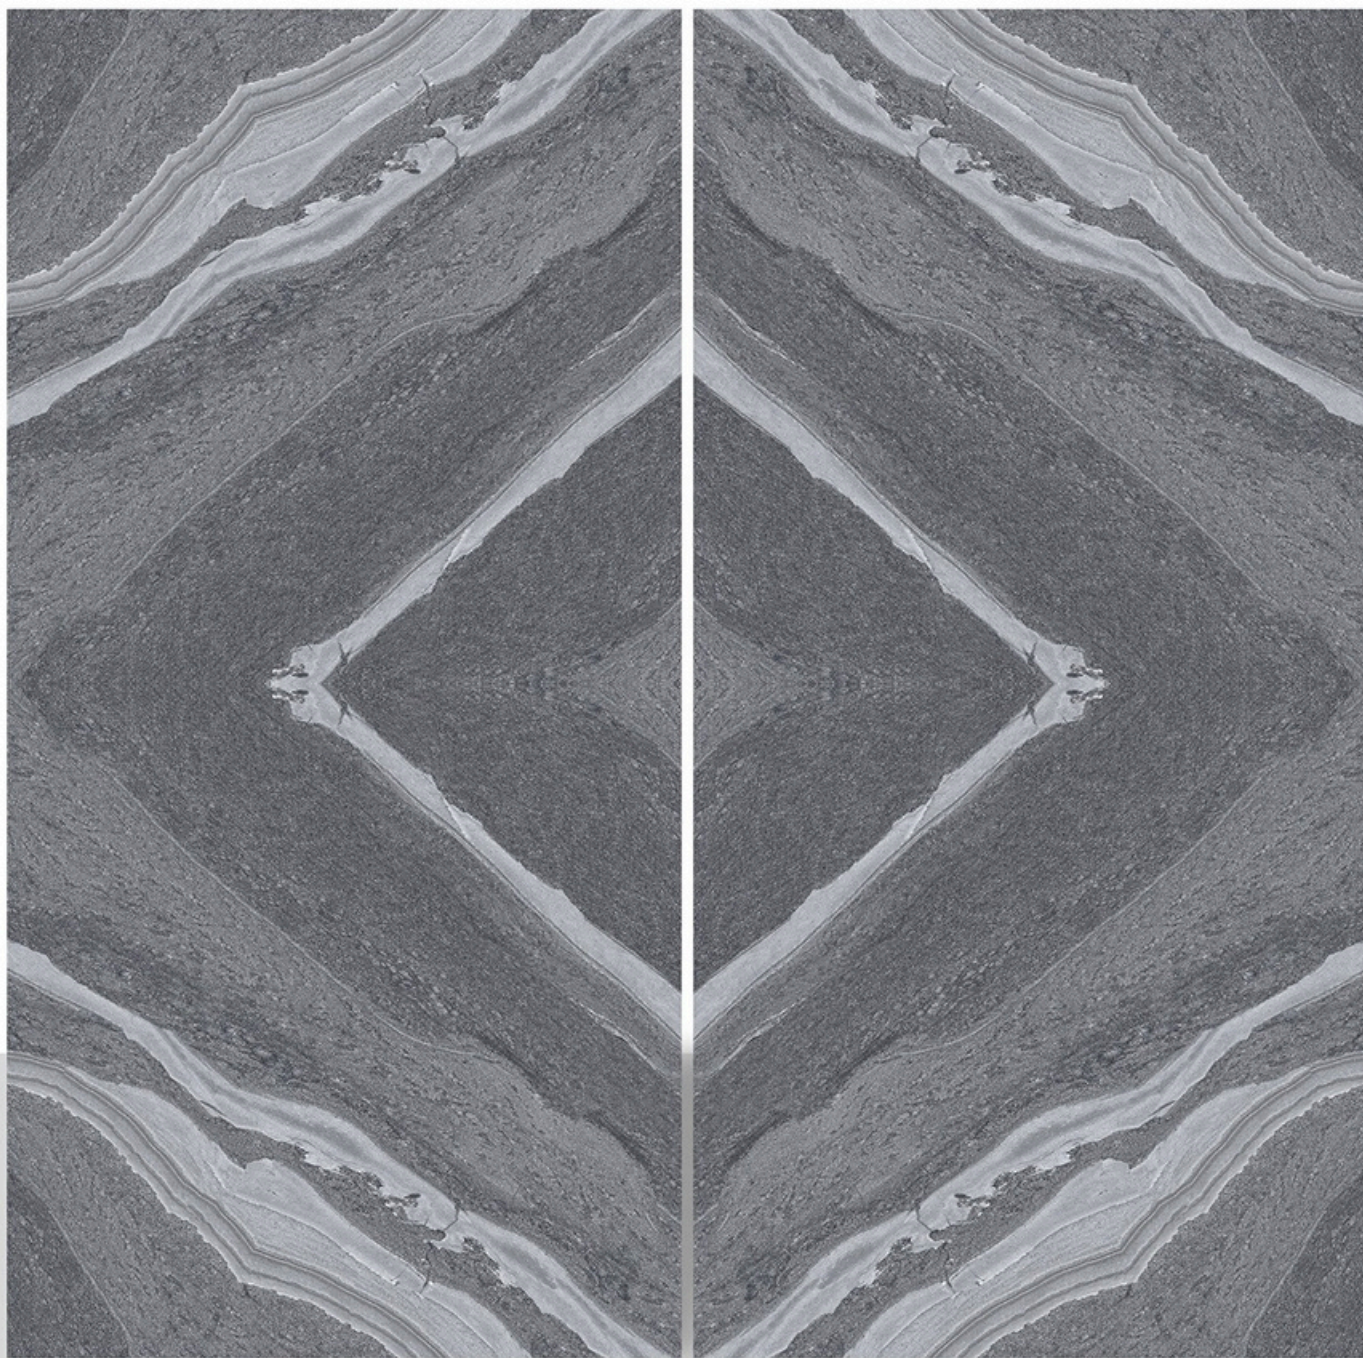

FACE
01

NIVEA GOLD

SIZE
600X1200MM

FINISH
GLOSSY

FACE
01

OJAS SILVER

SIZE
600X1200MM

FINISH
GLOSSY