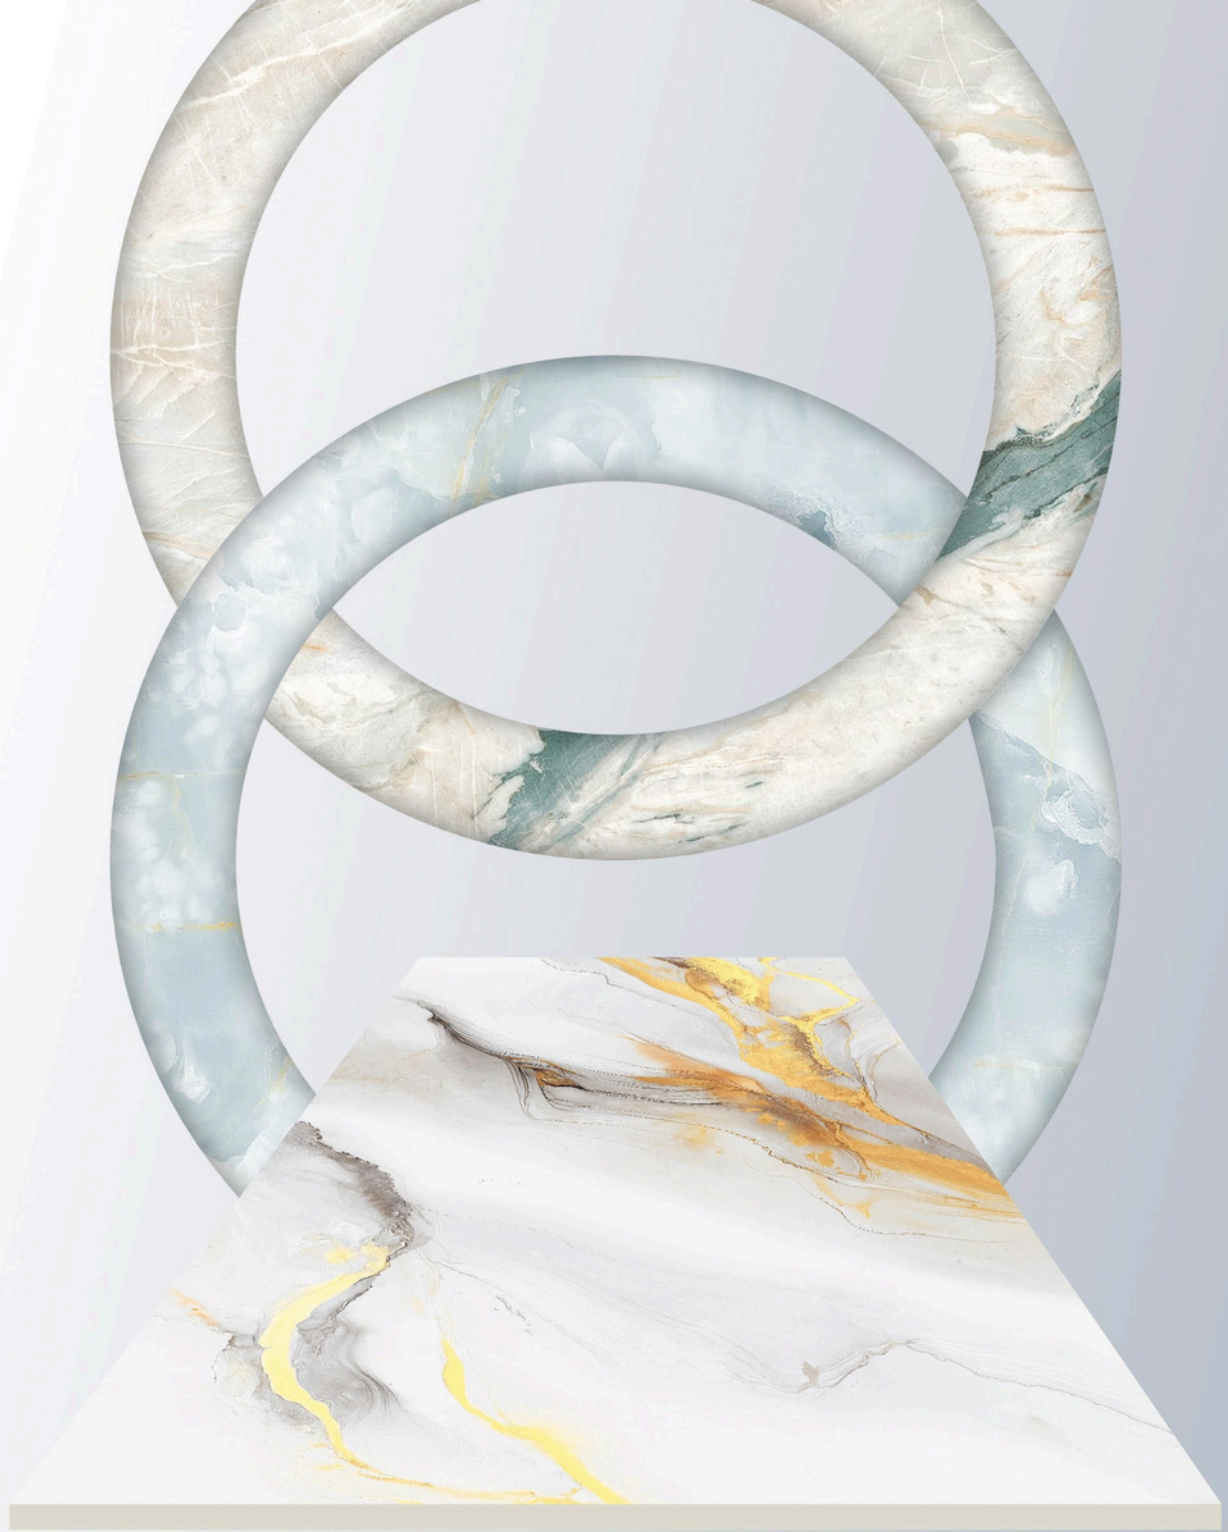

24x24 INCH

600X1200 MM

COLORICO COLLECTION

www.rjmaxceramics.com

PROMINENCE

Radiates in Every surroundings

presenting our **Colorico Collection**, meticulously crafted for elegance. Elevate your space with 600*1200mm masterpieces, where artistry meets sophistication, creating timeless allure and grandeur.