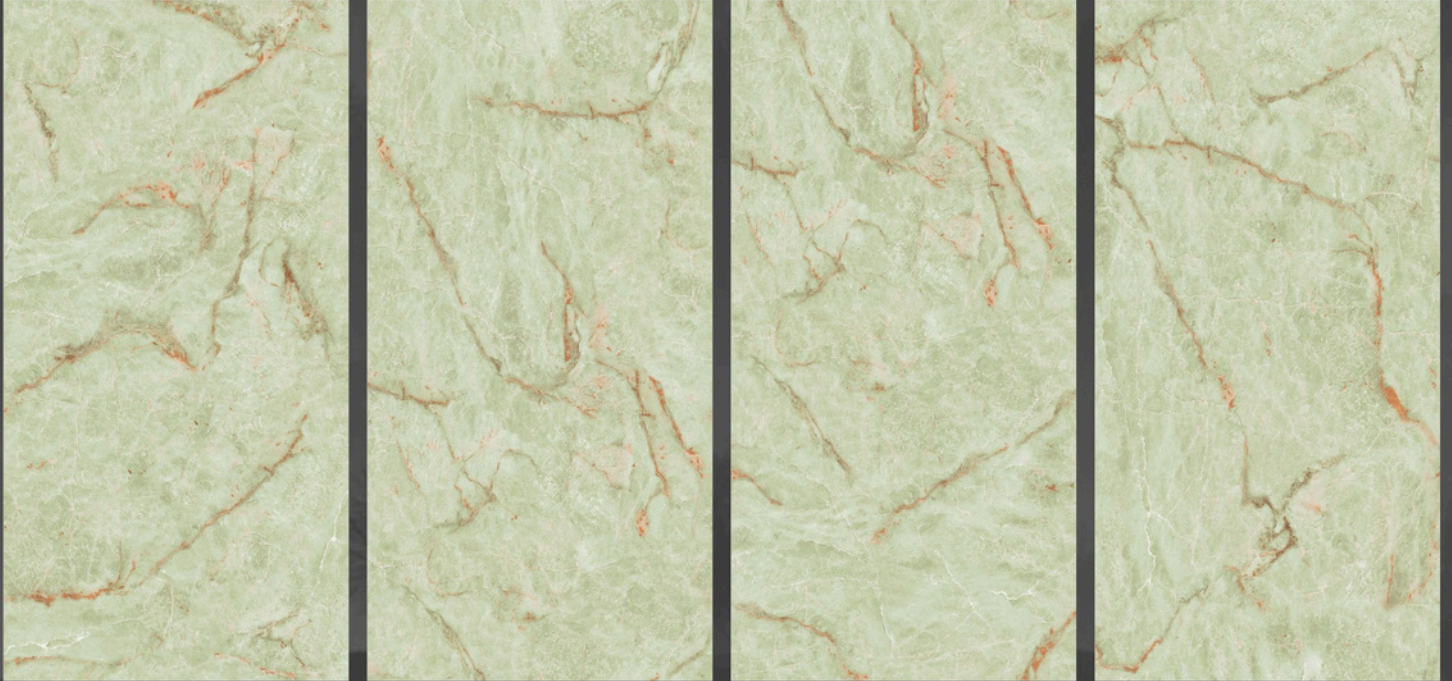

SIZE : **600X1200MM**

FINISH : **GLOSSY**

RANDOM : **04**

CELESTIAL PISTA