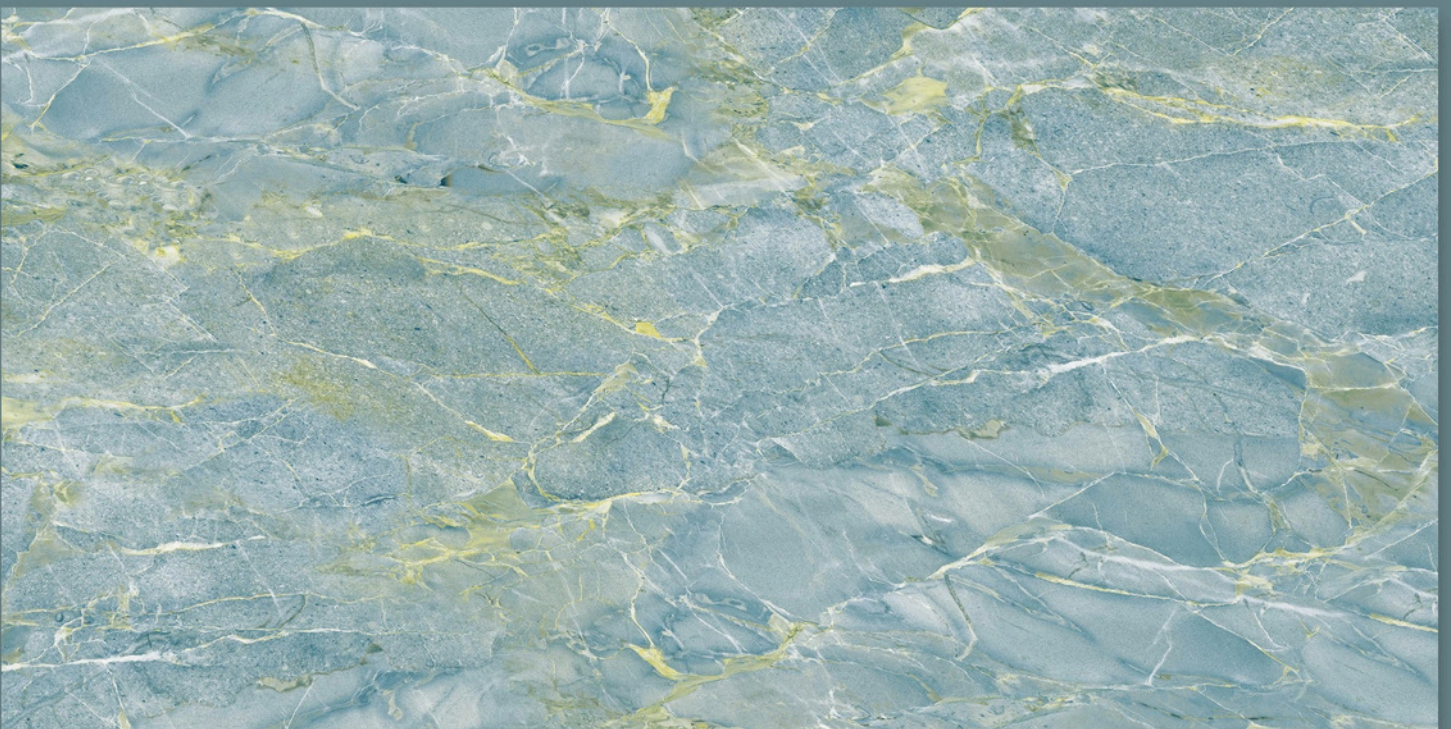

SKY TOUCH **ONYX**

SKY TOUCH
ONYX

SIZE : **600X1200MM**

FINISH : **GLOSSY**

RANDOM : **04**

SPIDER **AQUA**

SIZE : **600X1200MM**

FINISH : **GLOSSY**