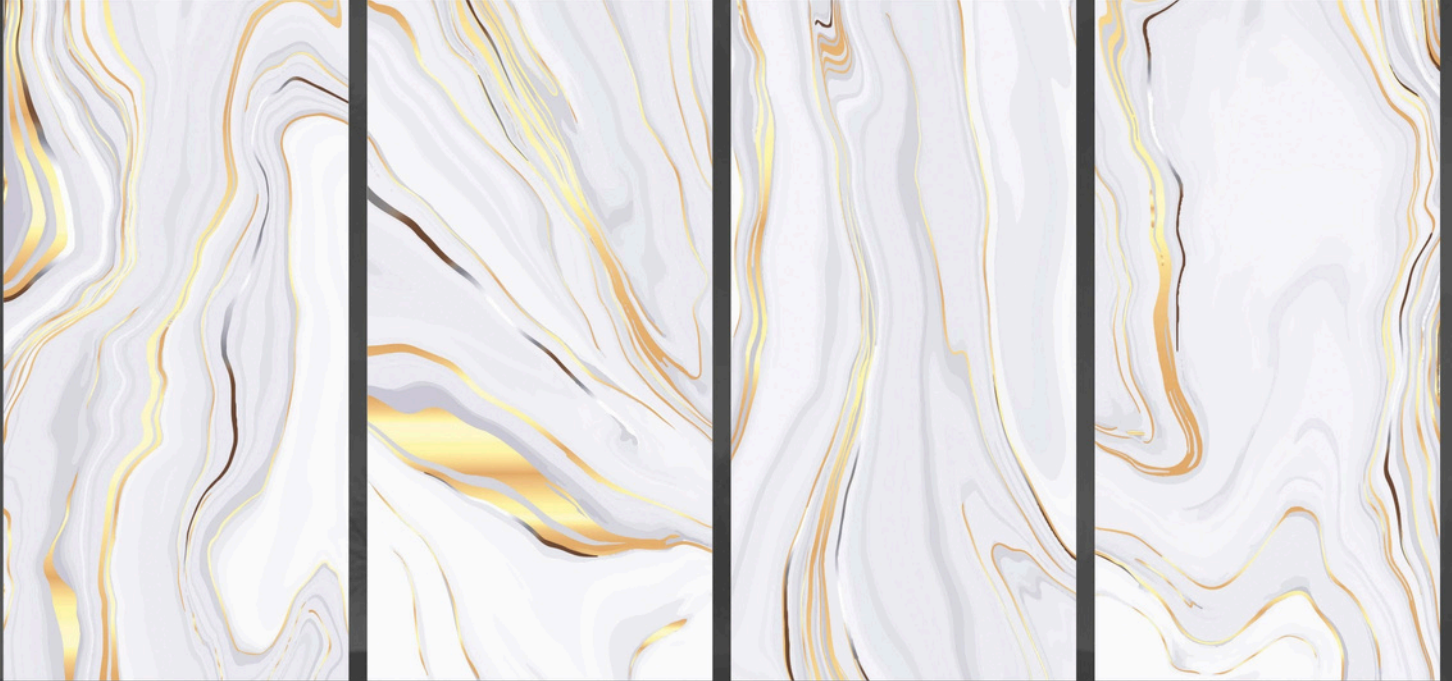

SIZE : **600X1200MM**

FINISH : **GLOSSY**

RANDOM : **04**

FLUID ART