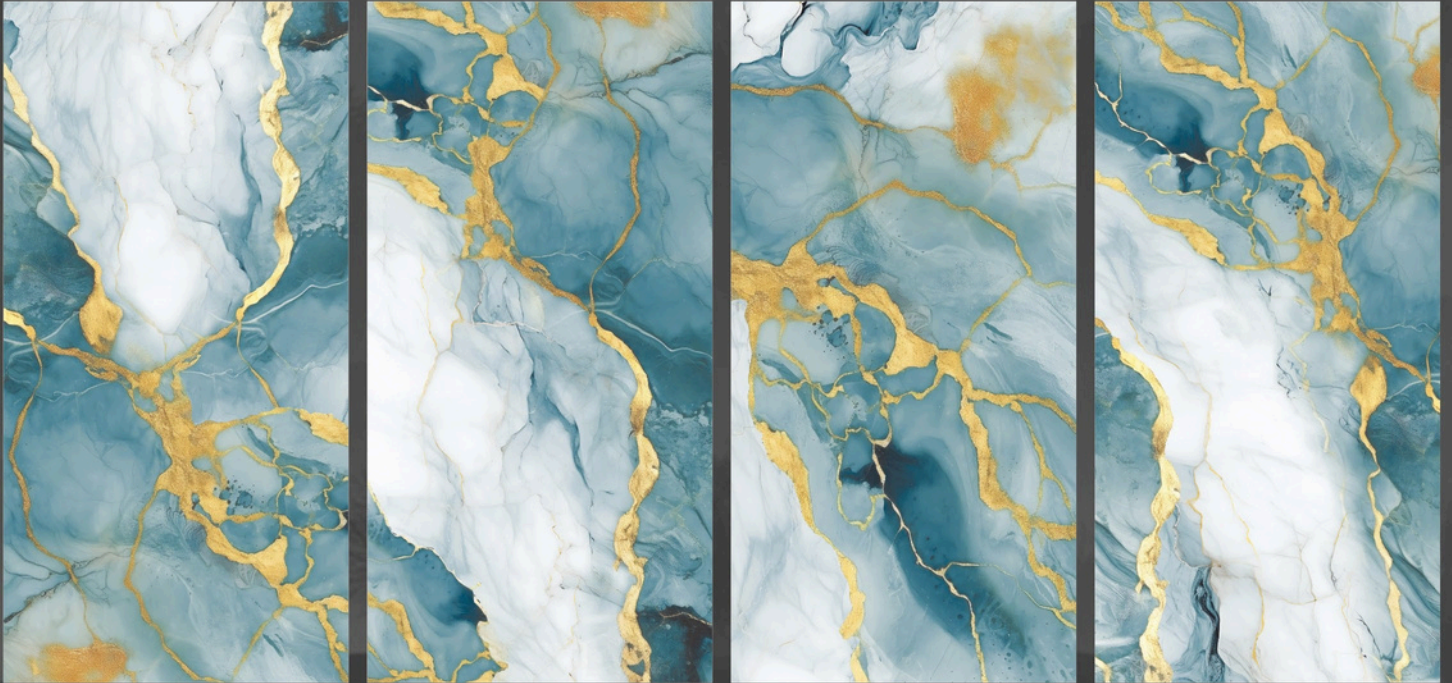

SIZE : **600X1200MM**

FINISH : **GLOSSY**

RANDOM : **04**

AURIC **AQUA**

SIZE : **600X1200MM**

FINISH : **GLOSSY**

RANDOM : **04**

BROTH **AQUA**