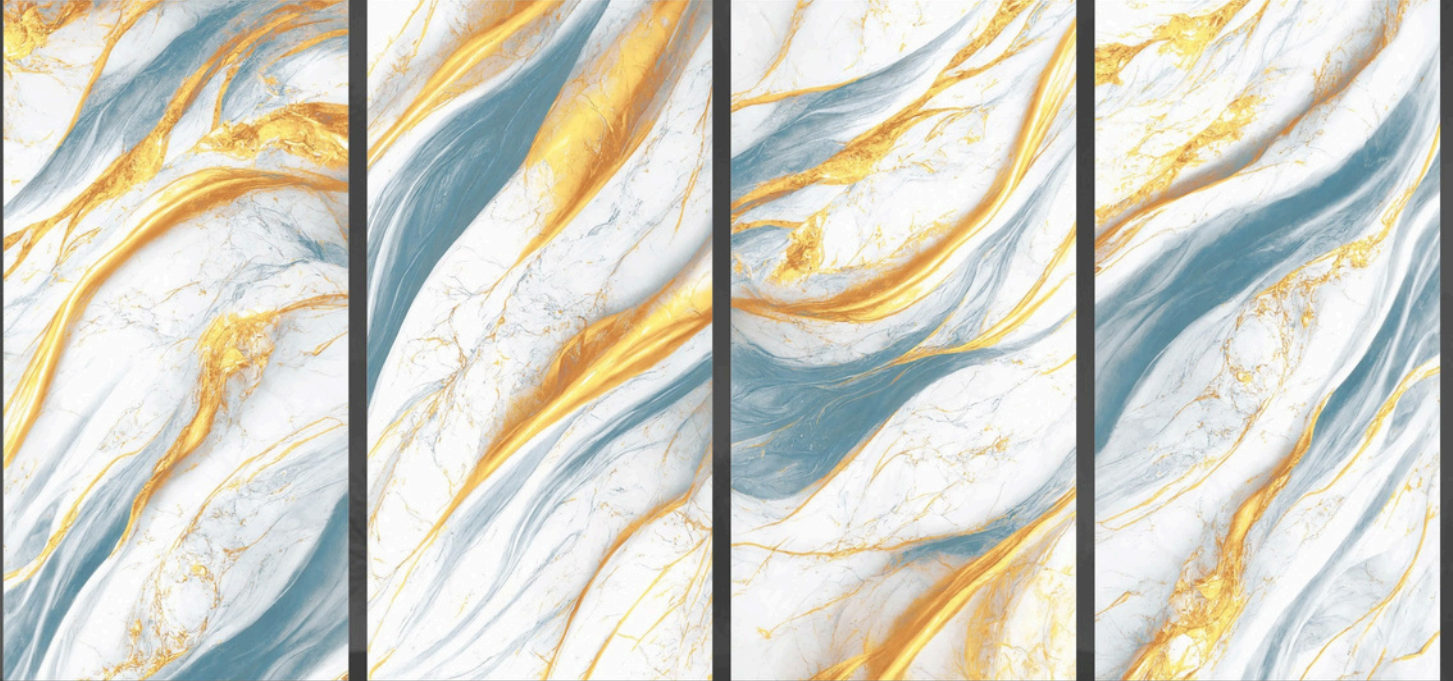

CELESTIAL PISTA

SIZE : **600X1200MM**

FINISH : **GLOSSY**

RANDOM : **04**

CENEFA **AZUL**

CENEFA
AZUL

SIZE : **600X1200MM**

FINISH : **GLOSSY**