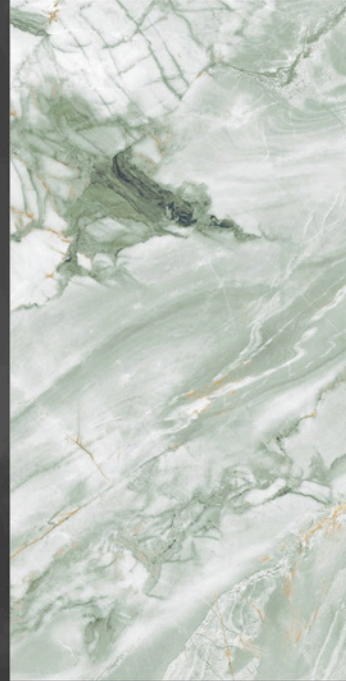

LUCENT
TEAL

SIZE : **600X1200MM**

FINISH : **GLOSSY**

RANDOM : **04**

LUXURIOUS **GOLD**

SIZE : **600X1200MM**

FINISH : **GLOSSY**

RANDOM : **04**