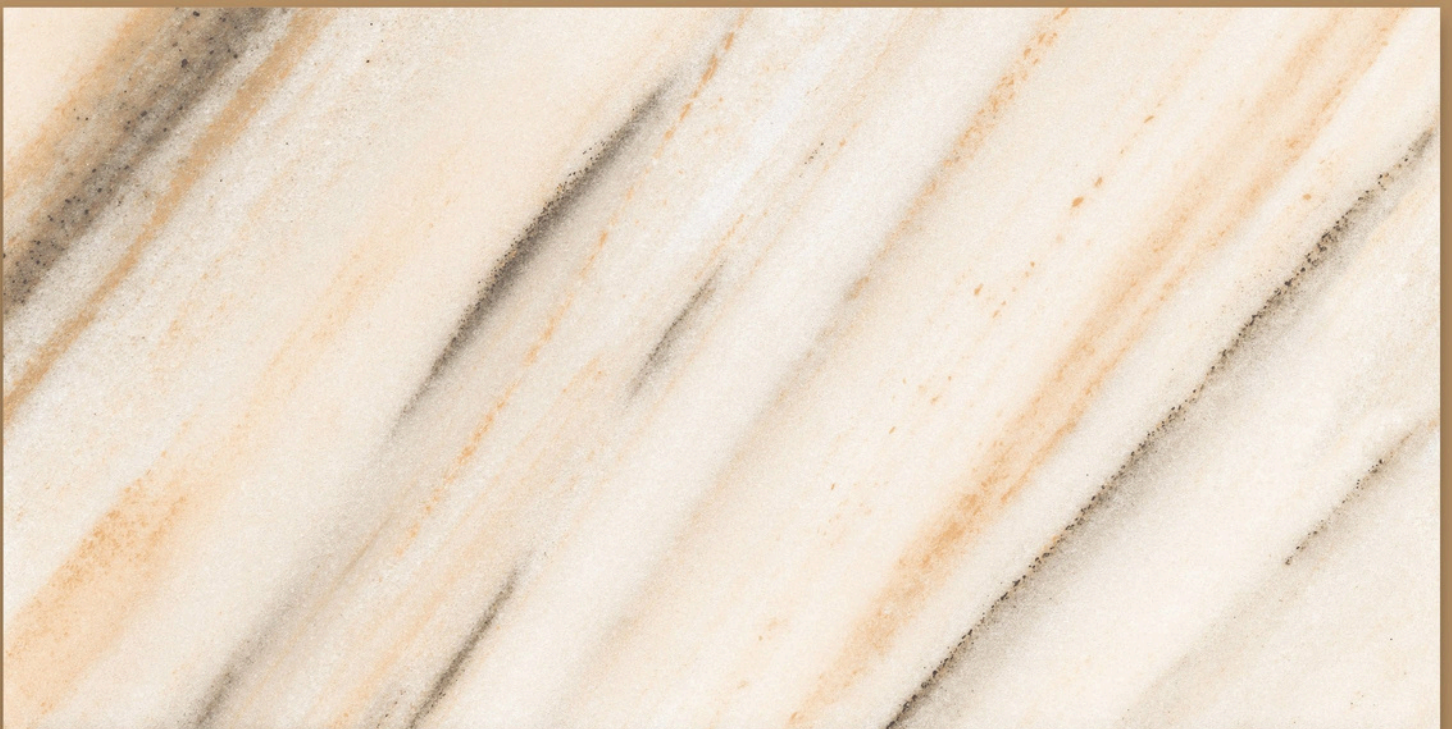

PALISSANDRO **BRASIL**