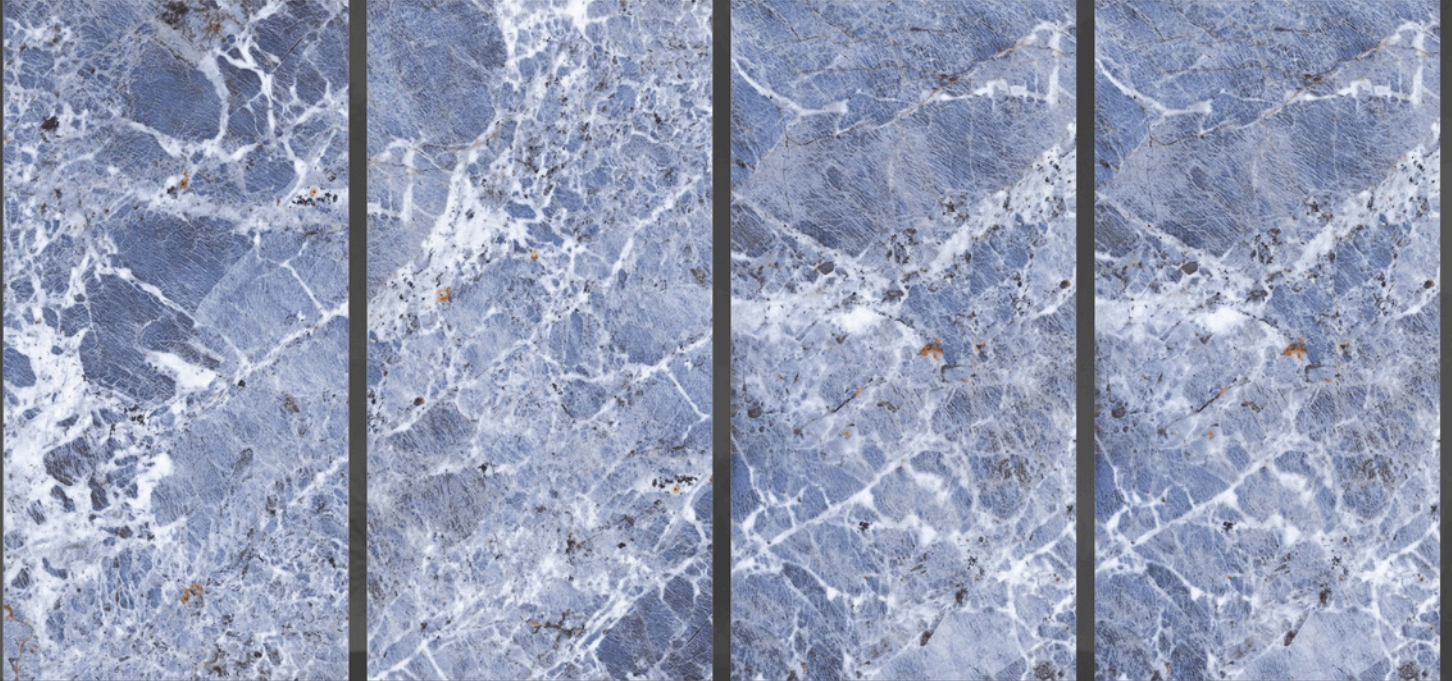

SIZE : **600X1200MM**

FINISH : **GLOSSY**

RANDOM : **04**

SIBERIA **BLUE**

SIZE : **600X1200MM**

FINISH : **GLOSSY**

RANDOM : **04**

SNOW BLUE