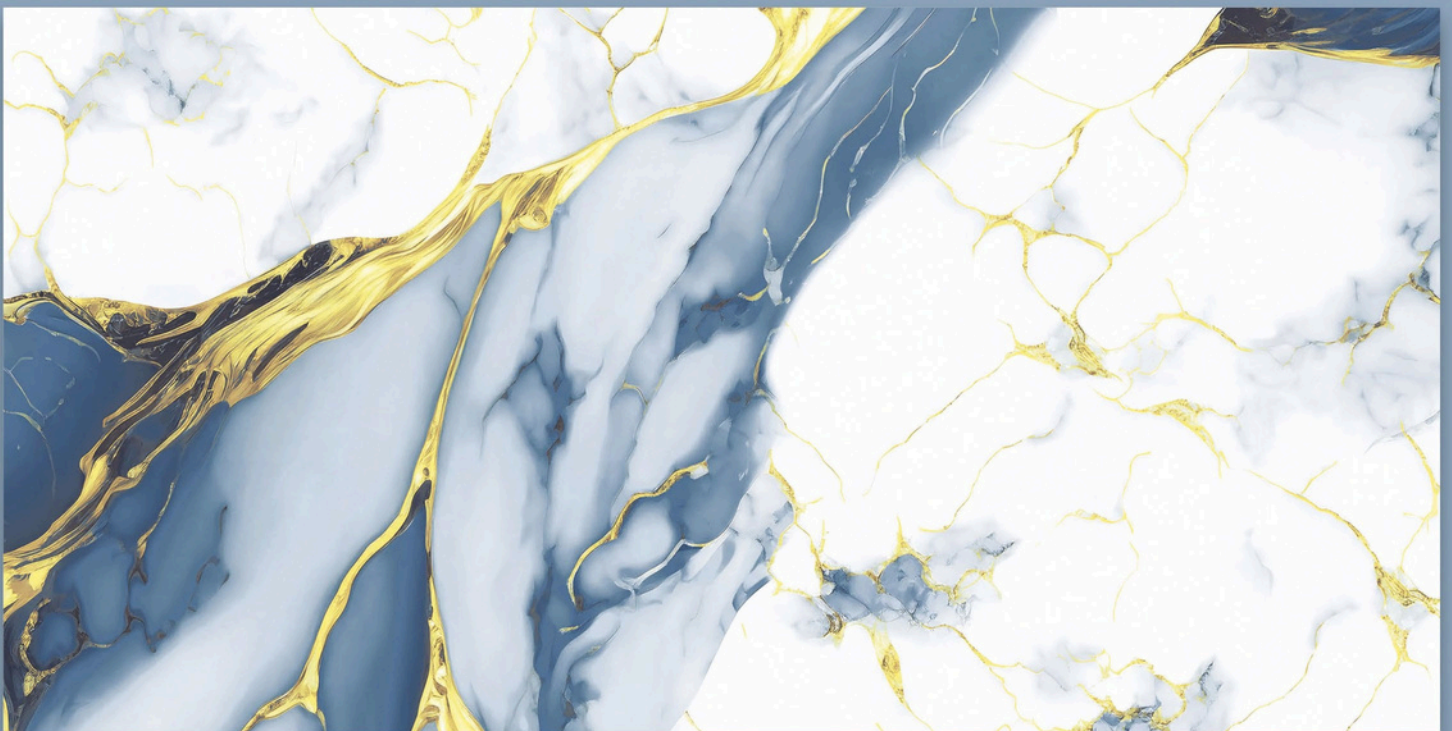

CELESTIAL PISTA

SIZE : **600X1200MM**

FINISH : **GLOSSY**

RANDOM : **04**

CENEFA **AZUL**

CENEFA
AZUL

SIZE : **600X1200MM**

FINISH : **GLOSSY**