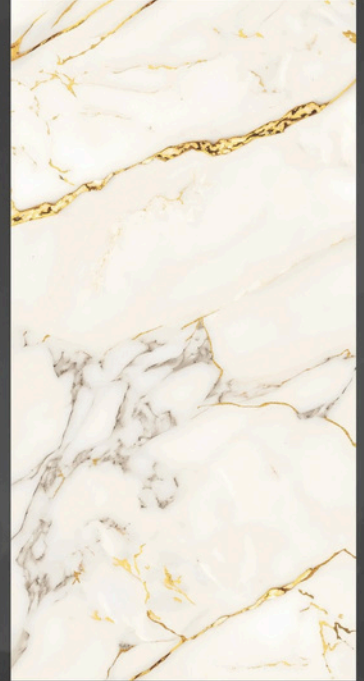

FINISH : **GLOSSY**

RANDOM : **04**

LIBERIA FLUID **AQUA**

LIBERIA FLUID
AQUA

SIZE : **600X1200MM**

FINISH : **GLOSSY**

RANDOM : **04**

LIGHTING **GOLD**