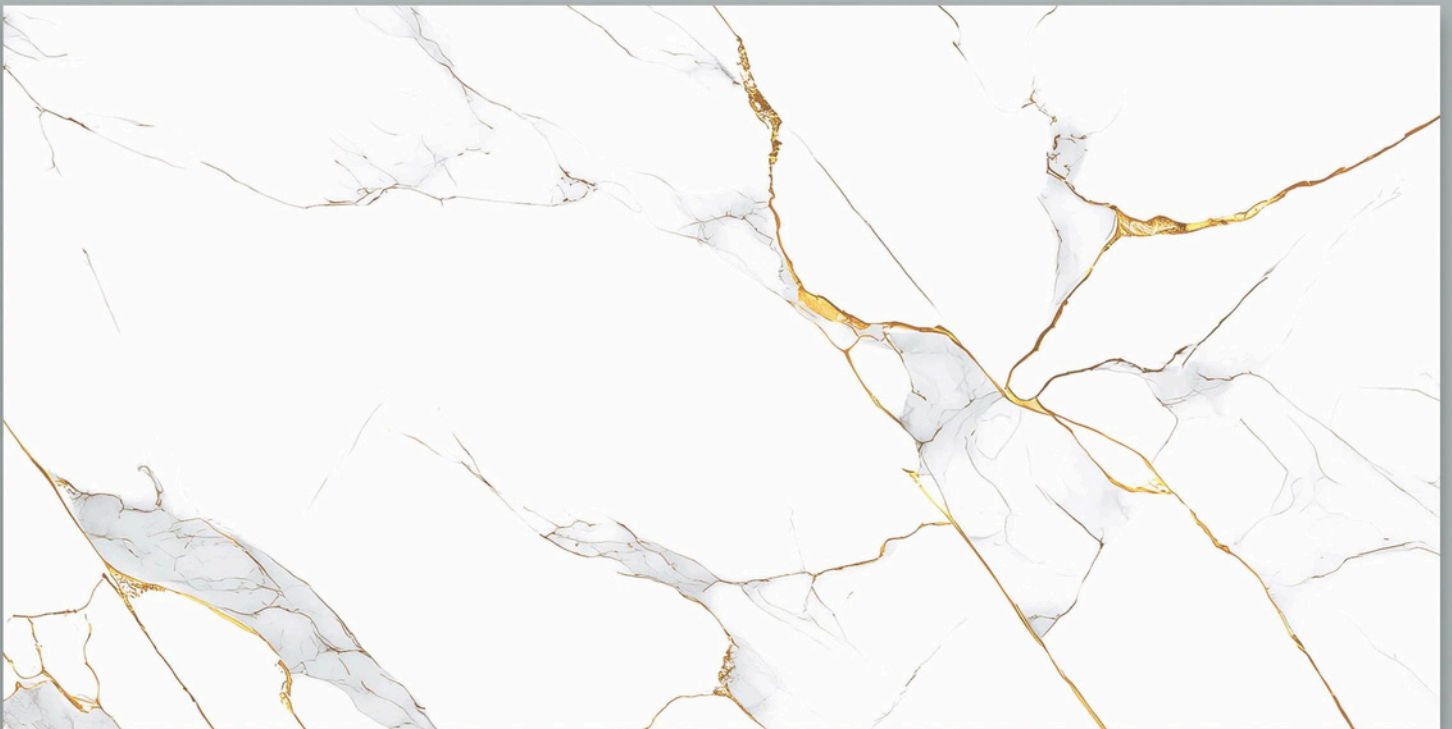

BRUMOSO **WHITE**