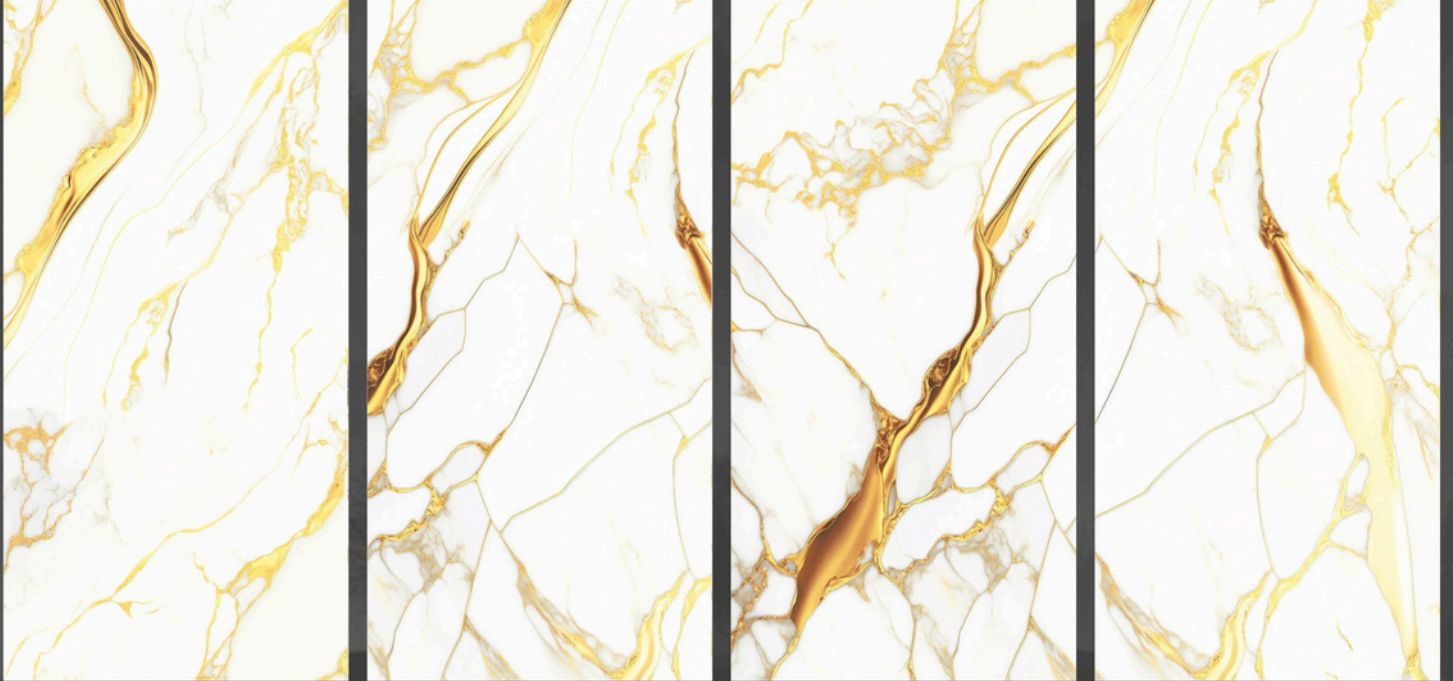

LUCENT
TEAL

SIZE : **600X1200MM**

FINISH : **GLOSSY**

RANDOM : **04**

LUXURIOUS **GOLD**

SIZE : **600X1200MM**

FINISH : **GLOSSY**

RANDOM : **04**