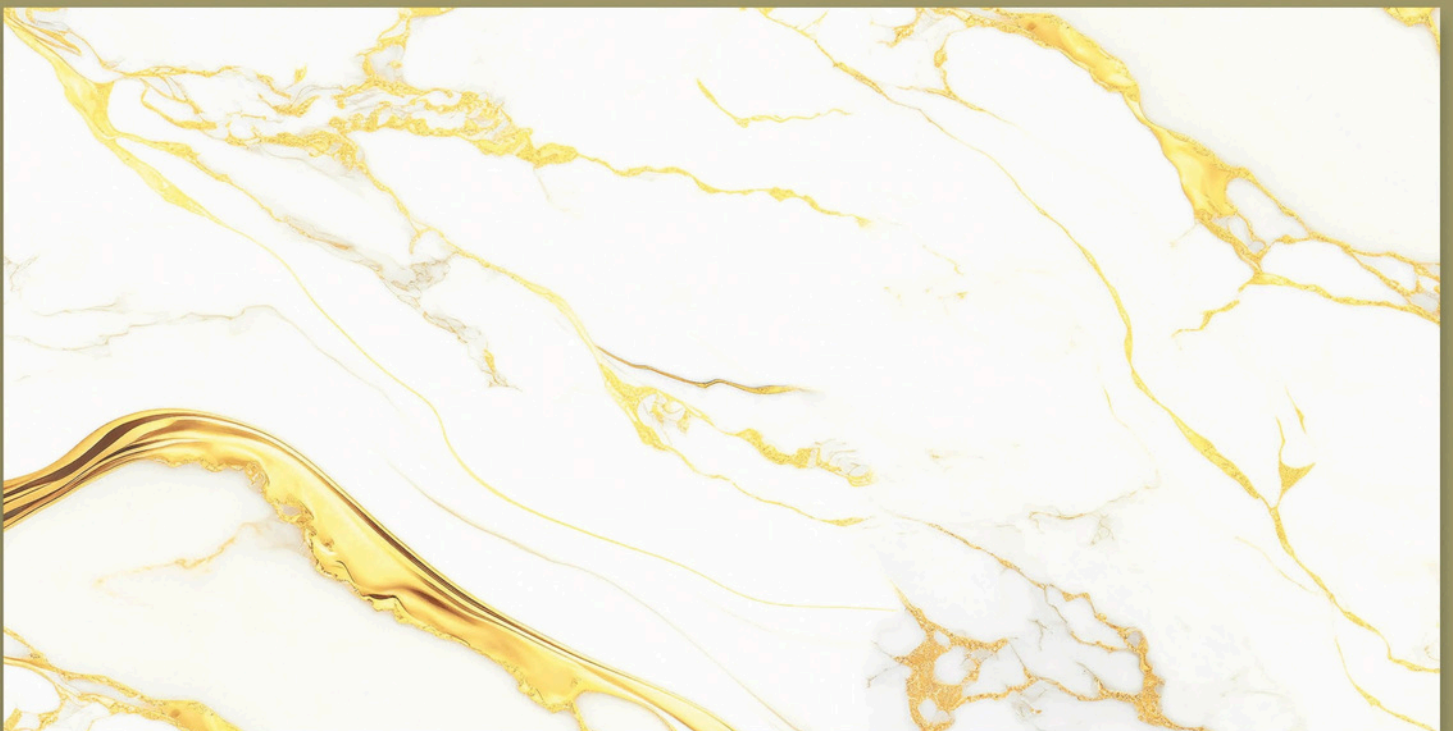

LUCENT
TEAL

SIZE : **600X1200MM**

FINISH : **GLOSSY**

RANDOM : **04**

LUXURIOUS **GOLD**

SIZE : **600X1200MM**

FINISH : **GLOSSY**

RANDOM : **04**