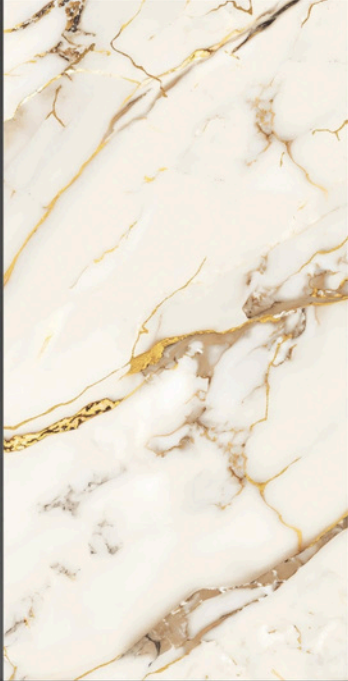

FINISH : **GLOSSY**

RANDOM : **04**

LIBERIA FLUID **AQUA**

LIBERIA FLUID
AQUA

SIZE : **600X1200MM**

FINISH : **GLOSSY**

RANDOM : **04**

LIGHTING **GOLD**