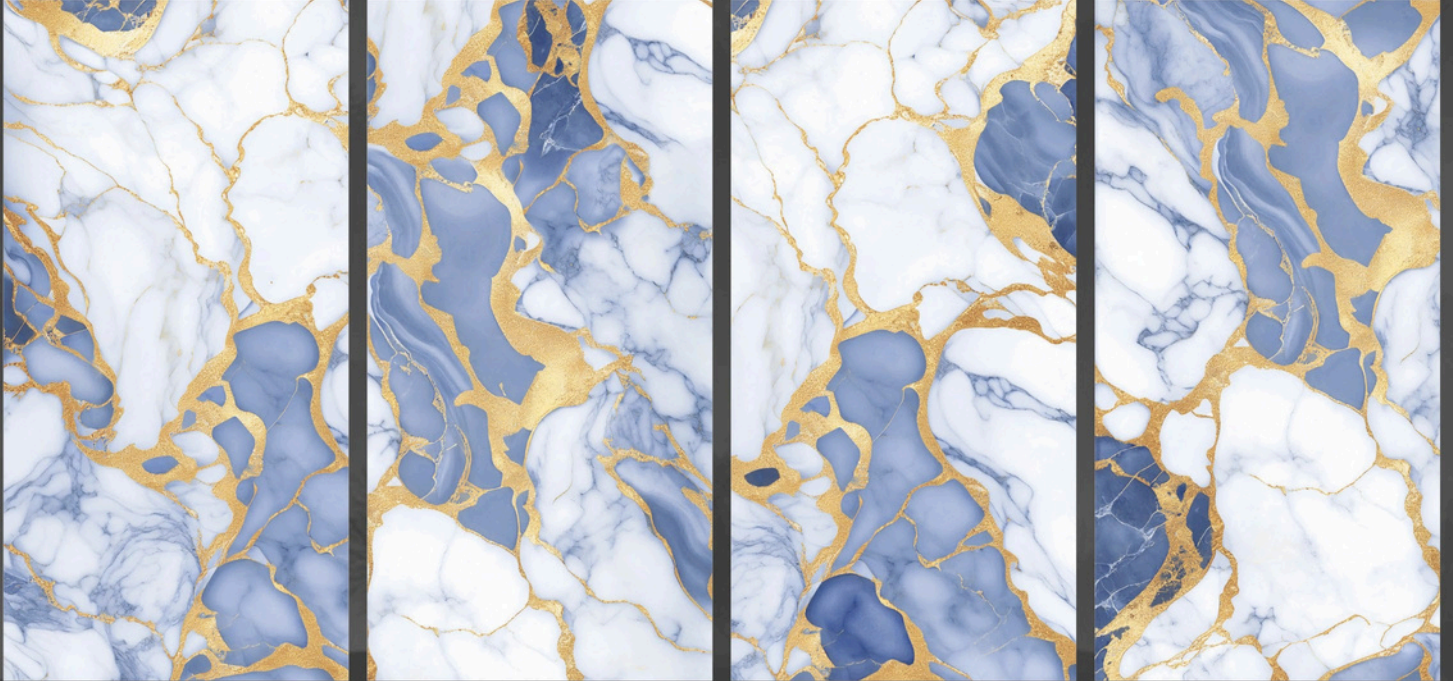

MICHELANGELO **CELESTE**

SIZE : **600X1200MM**

FINISH : **GLOSSY**

RANDOM : **04**

MOROCCAN **SEAFOAM**

SIZE : **600X1200MM**

FINISH : **GLOSSY**

RANDOM : **04**