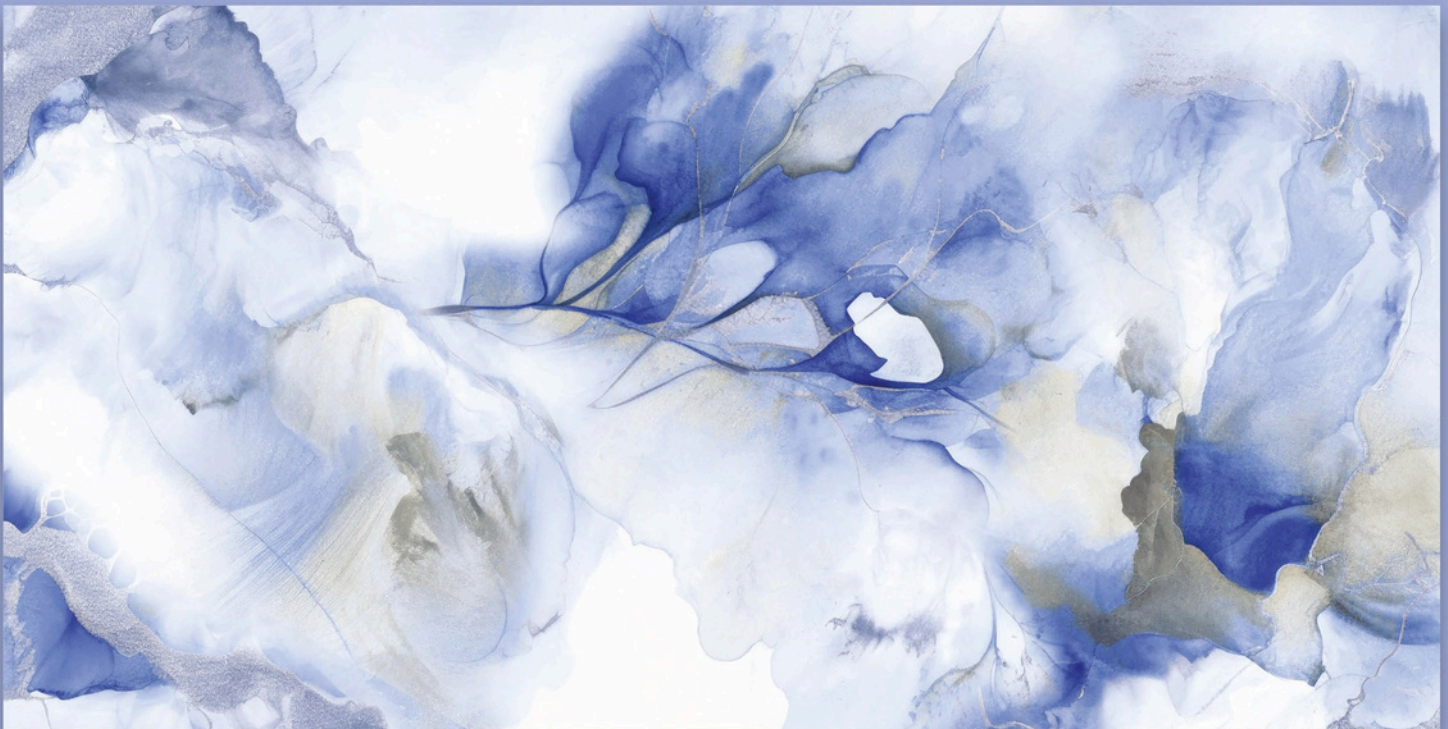

SIZE : **600X1200MM**

FINISH : **GLOSSY**

RANDOM : **04**

SIBERIA **BLUE**

SIZE : **600X1200MM**

FINISH : **GLOSSY**

RANDOM : **04**

SNOW BLUE