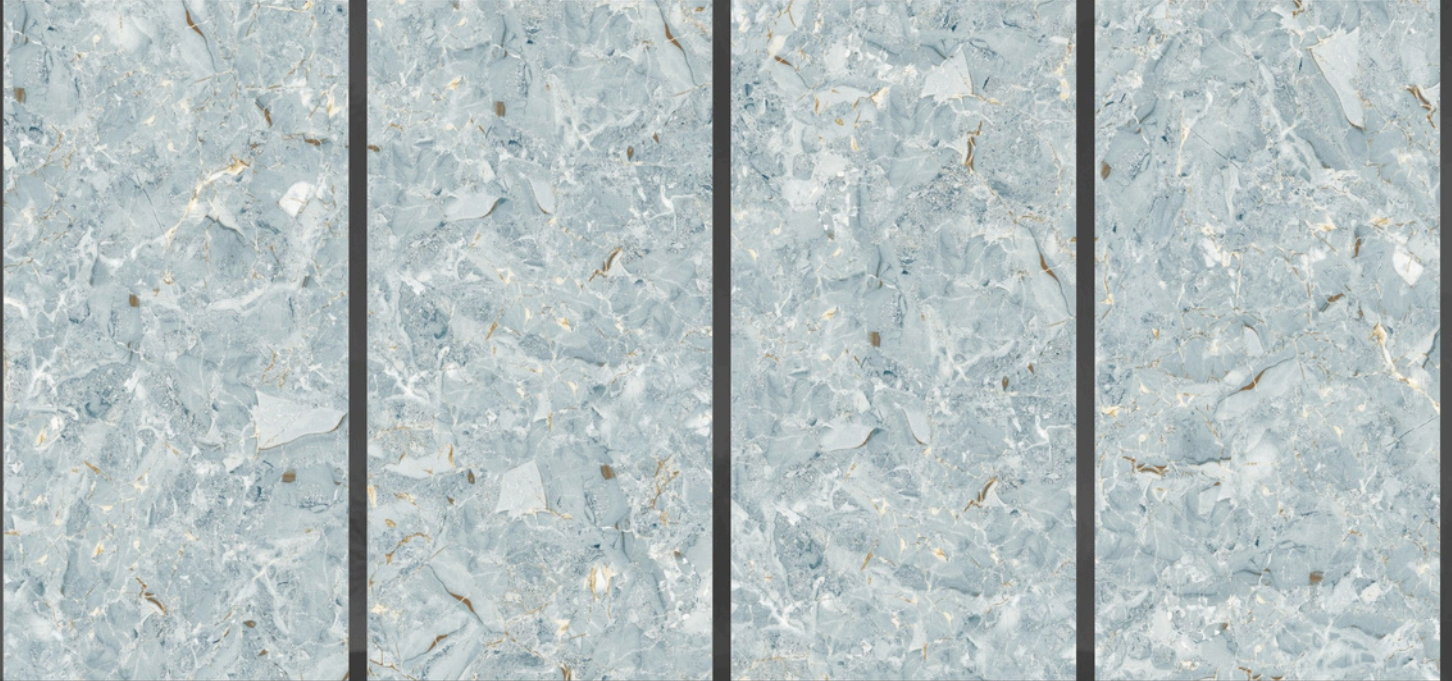

SIZE : **600X1200MM**

FINISH : **GLOSSY**

RANDOM : **04**

LUCENT **TEAL**