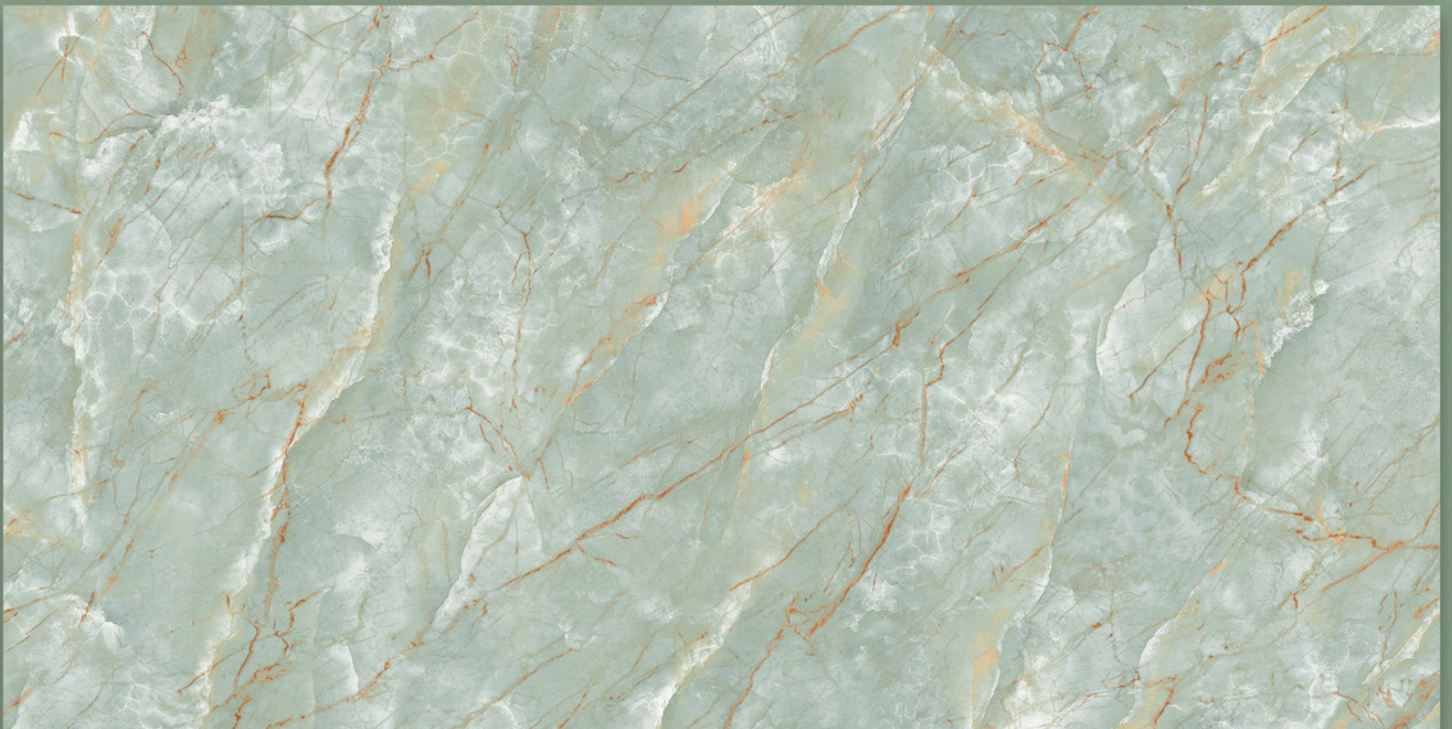

TURQUOISE **GREEN**