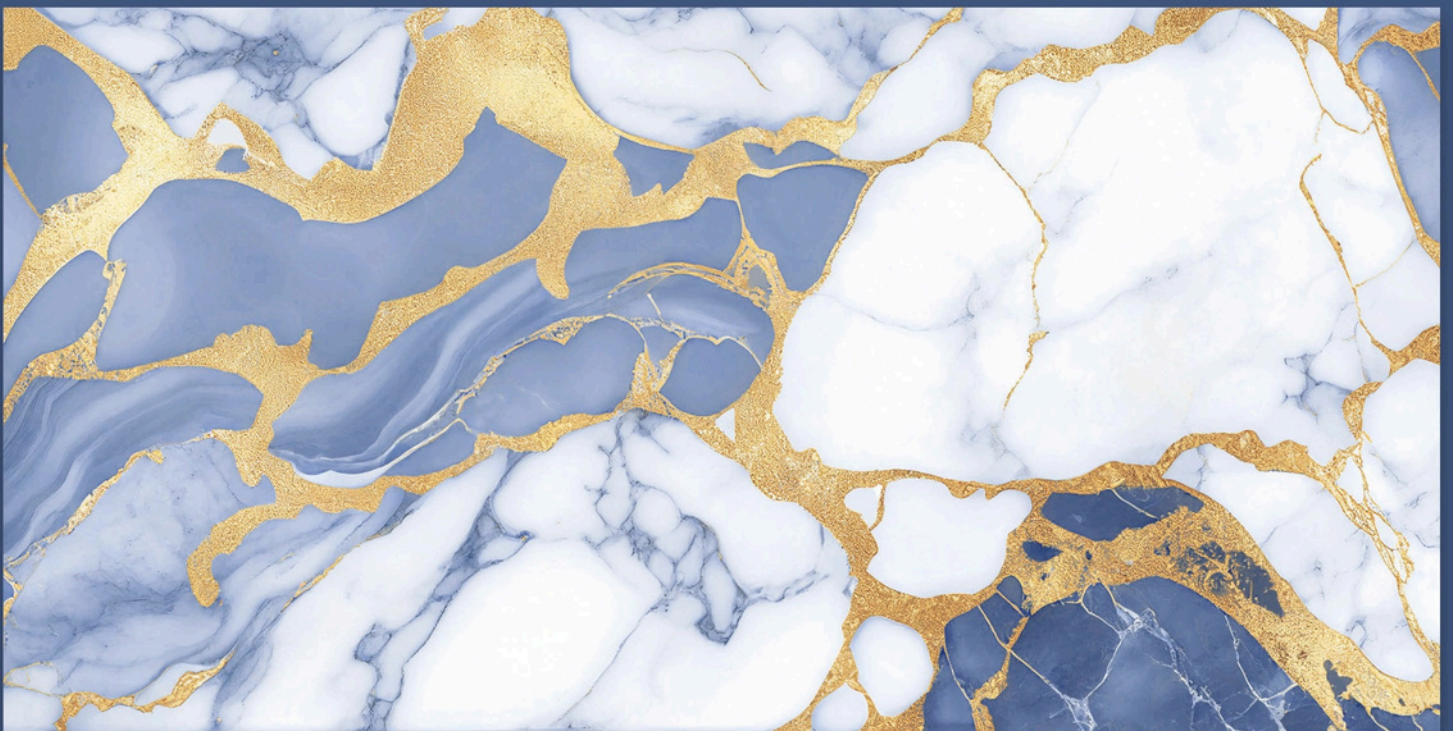

SIZE : **600X1200MM**

FINISH : **GLOSSY**

RANDOM : **04**

NAVY GOLD