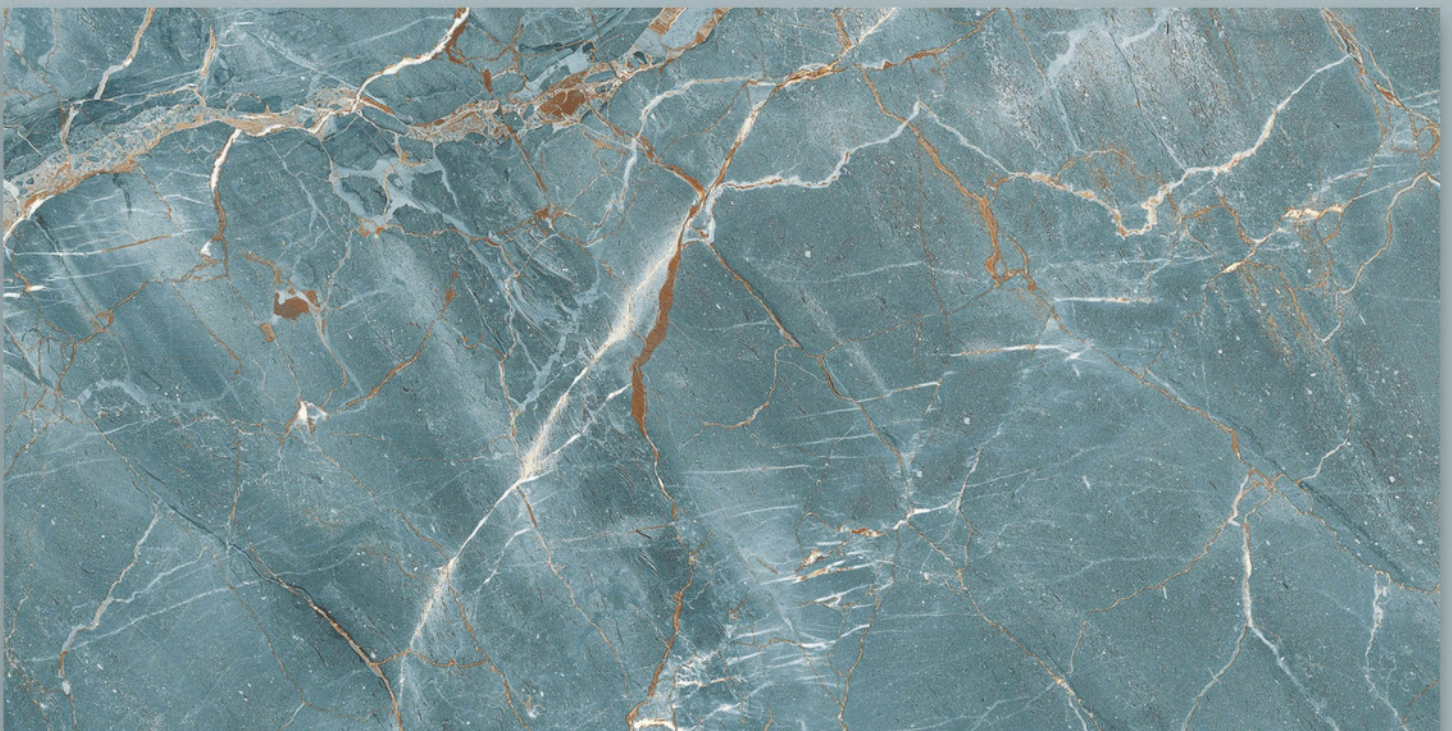

MICHELANGELO **CELESTE**

SIZE : **600X1200MM**

FINISH : **GLOSSY**

RANDOM : **04**

MOROCCAN **SEAFOAM**

SIZE : **600X1200MM**

FINISH : **GLOSSY**

RANDOM : **04**