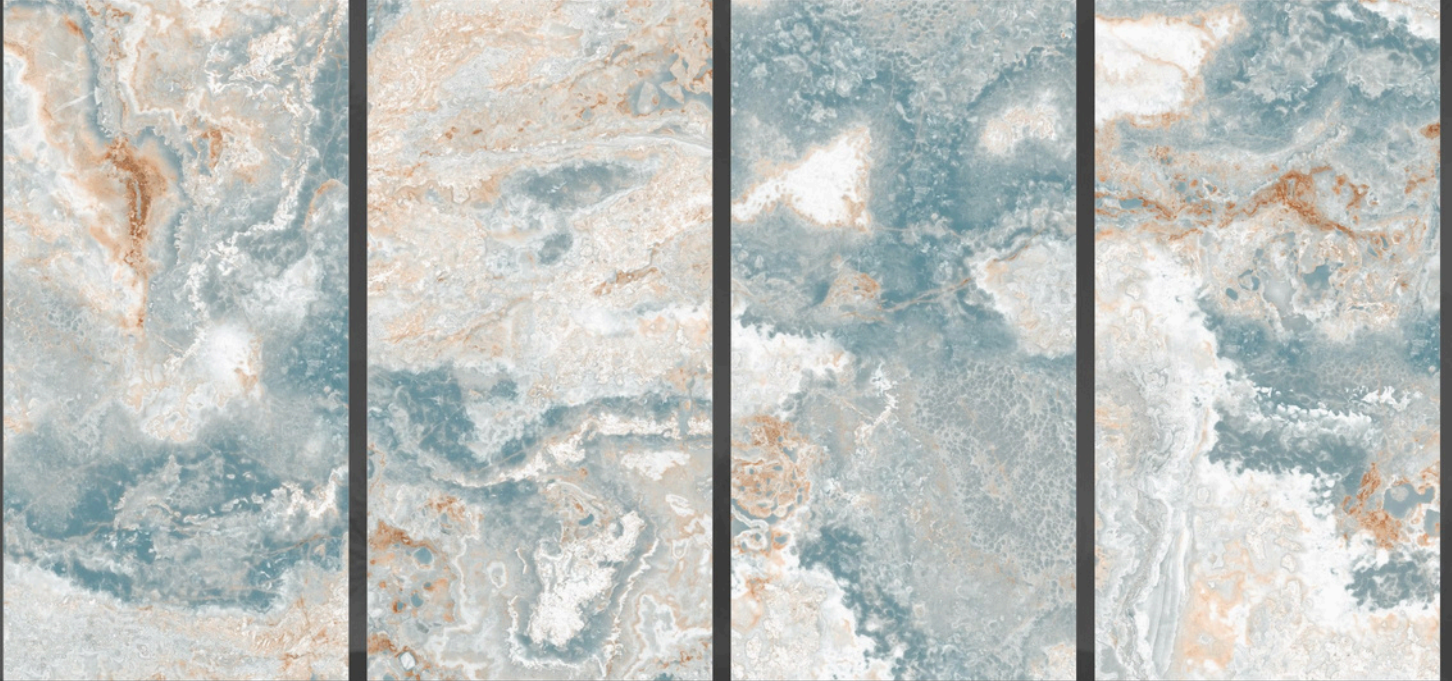

NAVY GOLD

NAVY
GOLD

SIZE : **600X1200MM**

FINISH : **GLOSSY**

RANDOM : **04**

OCEANO

SIZE : **600X1200MM**

FINISH : **GLOSSY**