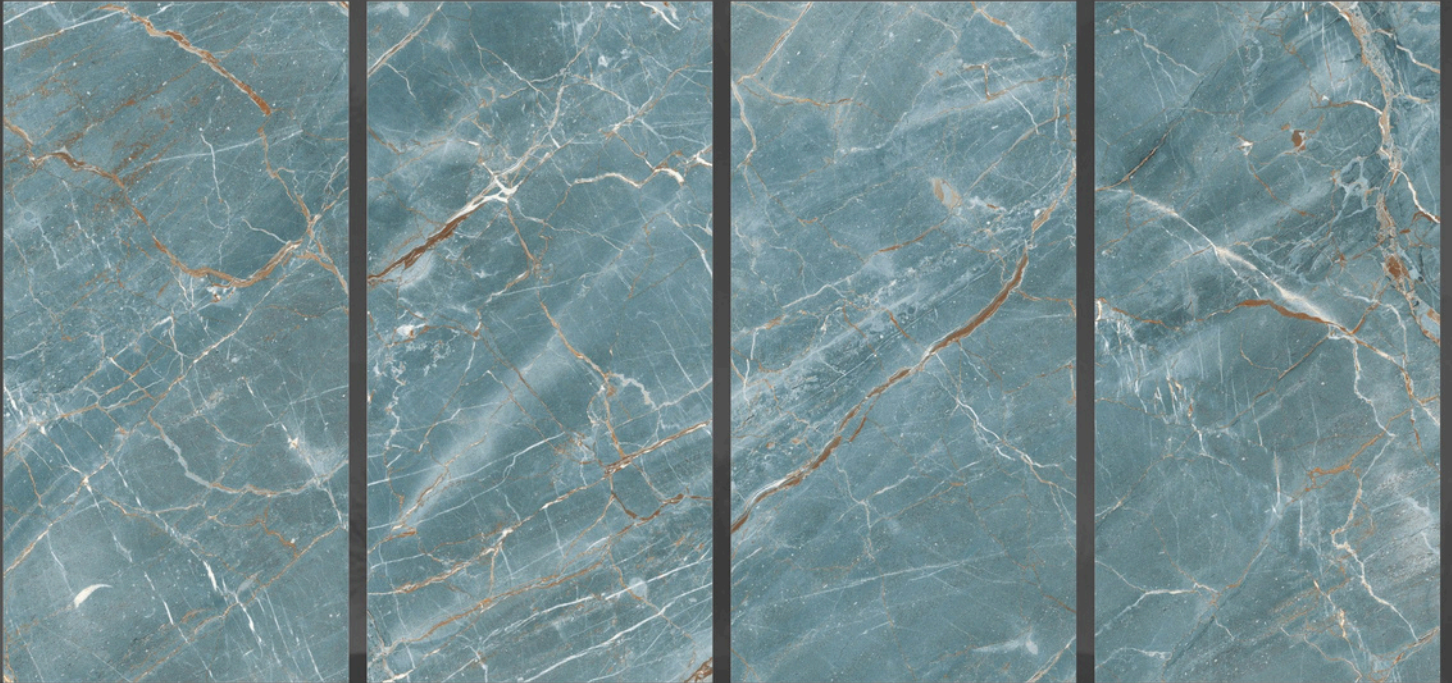

SIZE : **600X1200MM**

FINISH : **GLOSSY**

RANDOM : **04**

MOROCCAN **SEAFOAM**