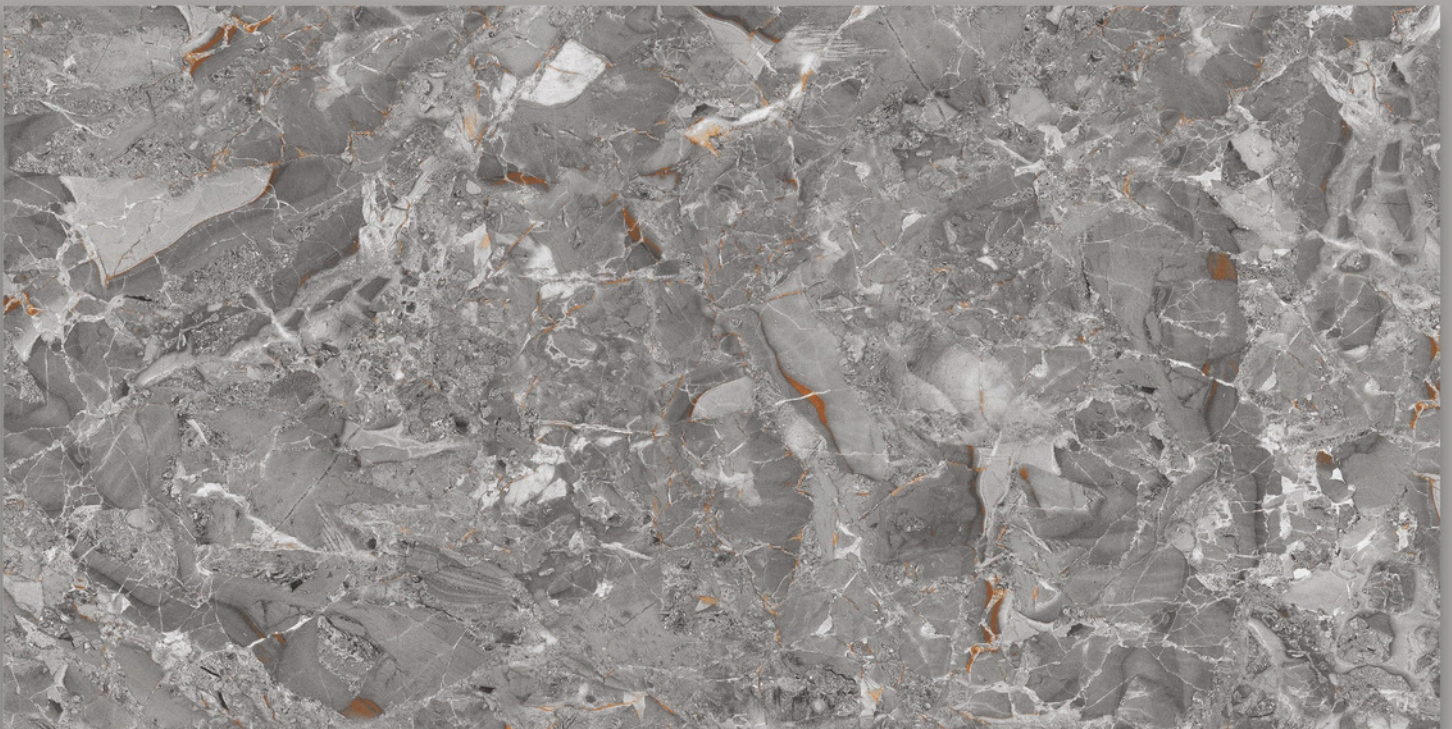

VERSACE **GREY**