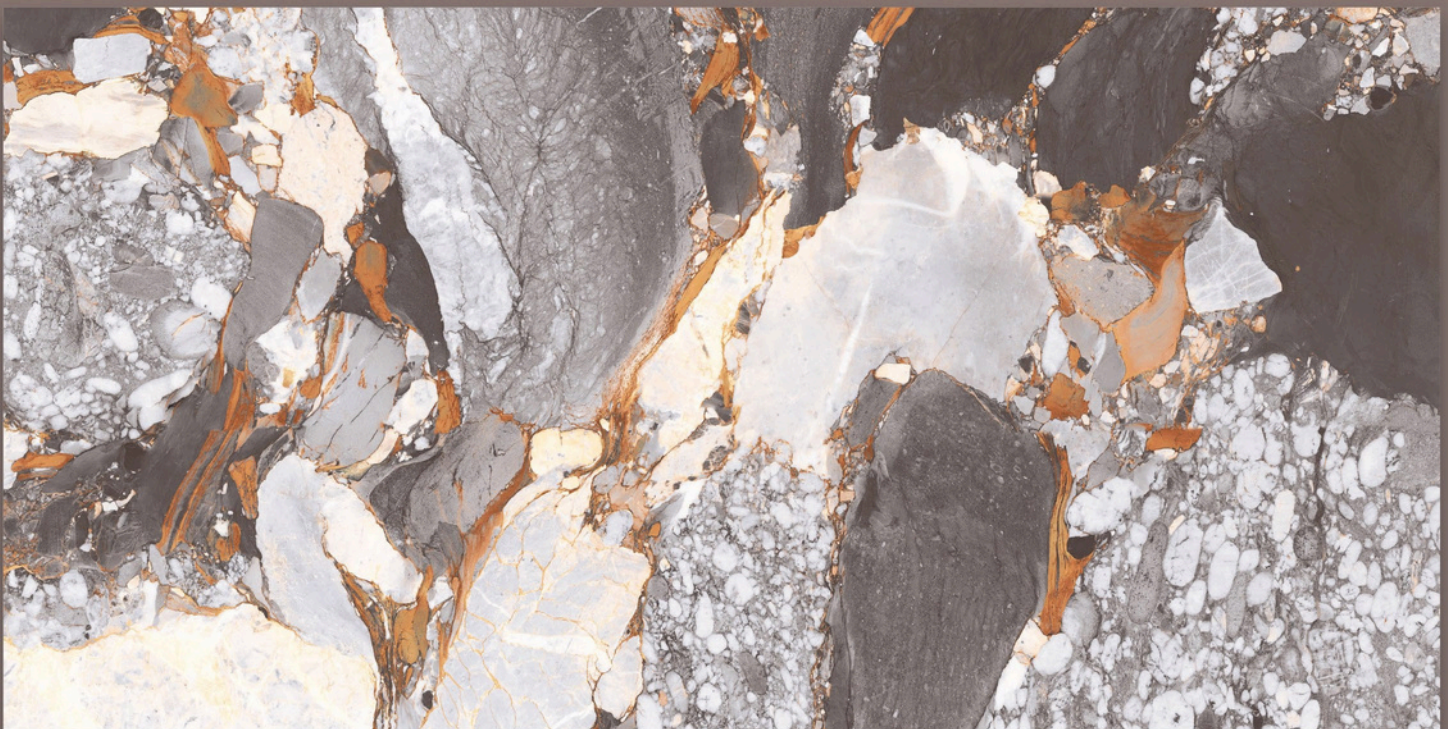

GOLDEN
BLACK

SIZE : **600X1200MM**

FINISH : **GLOSSY**

RANDOM : **04**

GRANULITE **FELSIC**

SIZE : **600X1200MM**

FINISH : **GLOSSY**

RANDOM : **04**