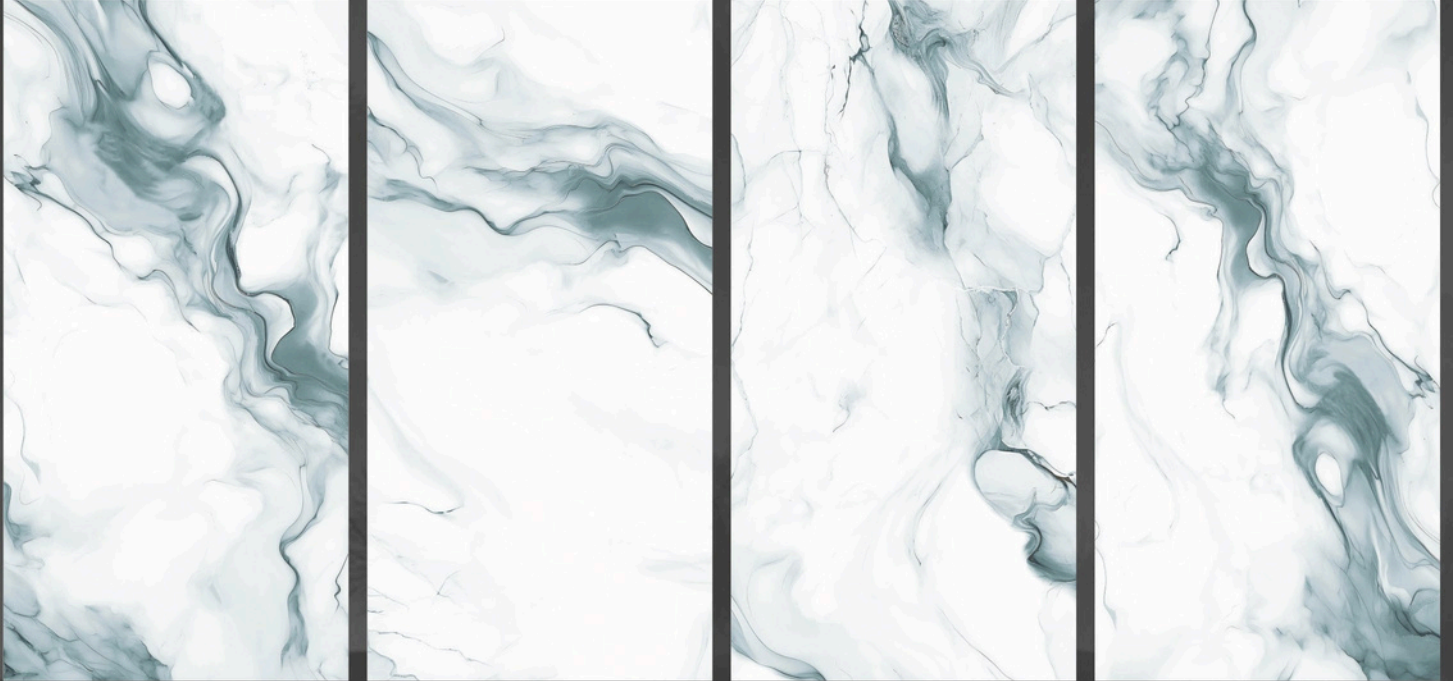

FINISH : **GLOSSY**

RANDOM : **04**

LIBERIA FLUID **AQUA**

LIBERIA FLUID
AQUA

SIZE : **600X1200MM**

FINISH : **GLOSSY**

RANDOM : **04**

LIGHTING **GOLD**