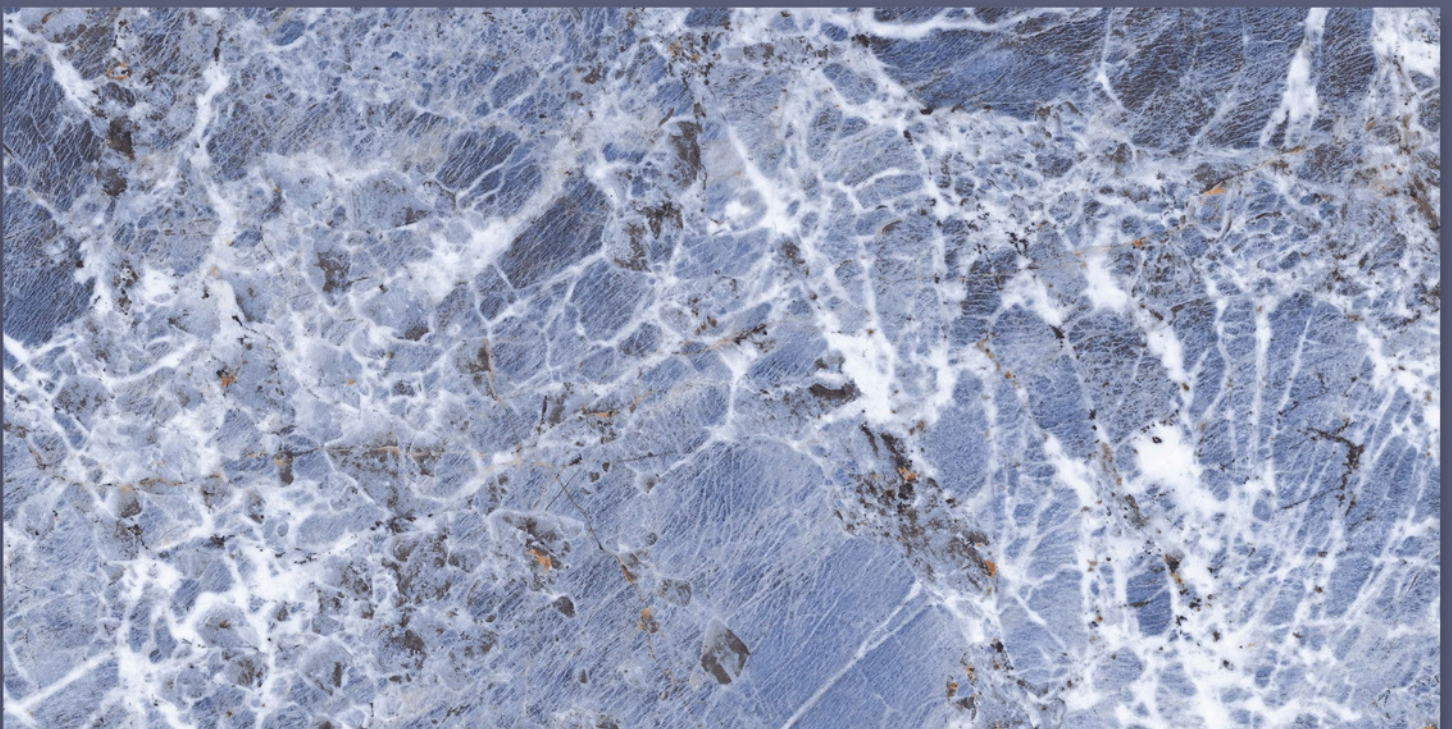

SIZE : **600X1200MM**

FINISH : **GLOSSY**

RANDOM : **04**

SIBERIA **BLUE**

SIZE : **600X1200MM**

FINISH : **GLOSSY**

RANDOM : **04**

SNOW BLUE