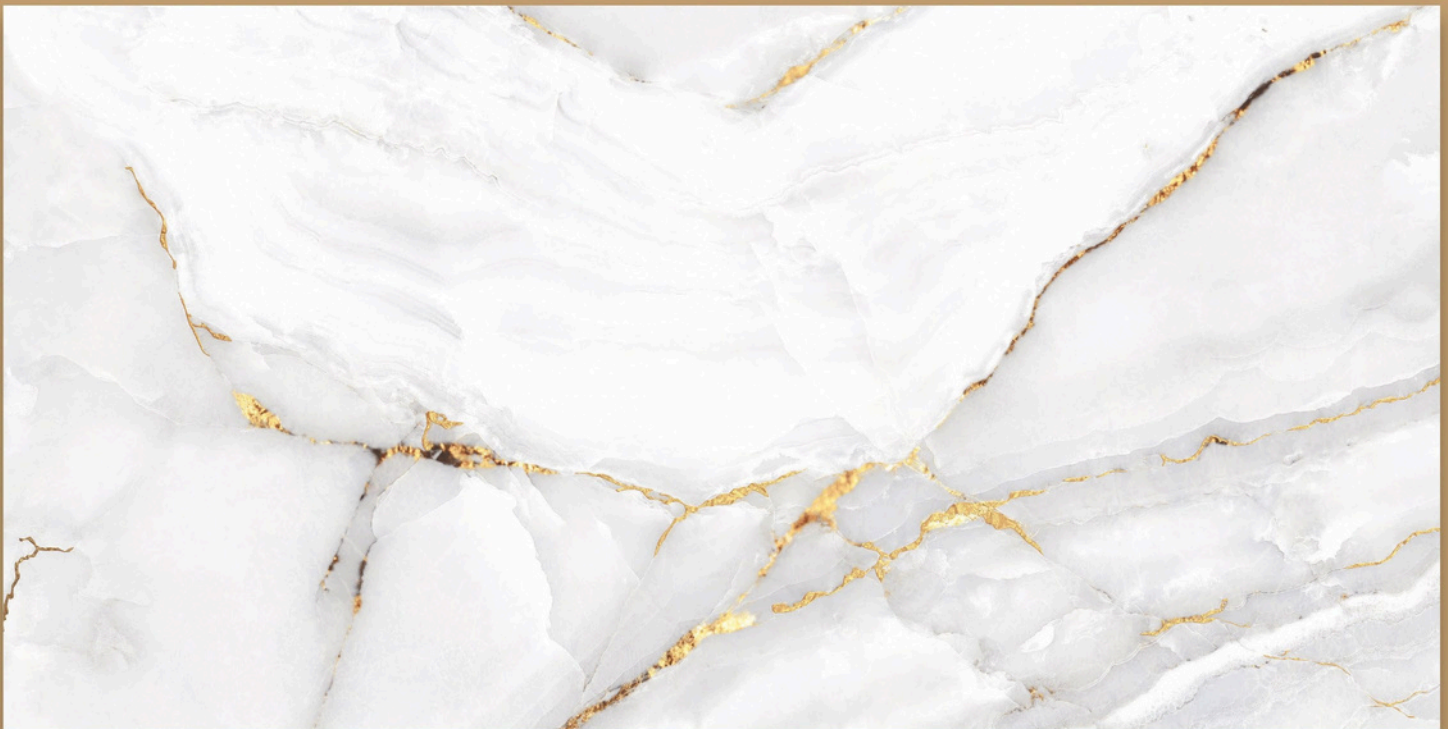

RANDOM : **04**

TURQUOISE **GREEN**

SIZE : **600X1200MM**

FINISH : **GLOSSY**

RANDOM : **04**

VENICE ICE

VENICE
ICE

SIZE : **600X1200MM**