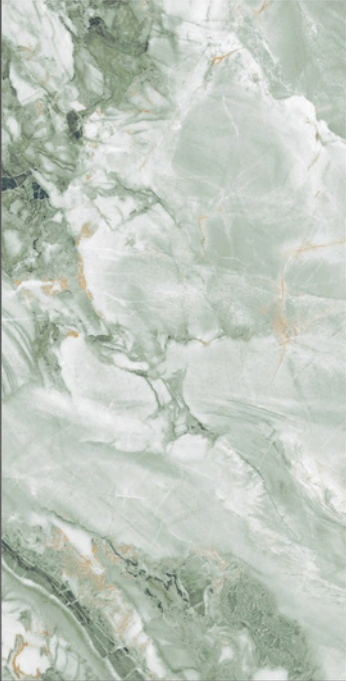

LUCENT
TEAL

SIZE : **600X1200MM**

FINISH : **GLOSSY**

RANDOM : **04**

LUXURIOUS **GOLD**

SIZE : **600X1200MM**

FINISH : **GLOSSY**

RANDOM : **04**