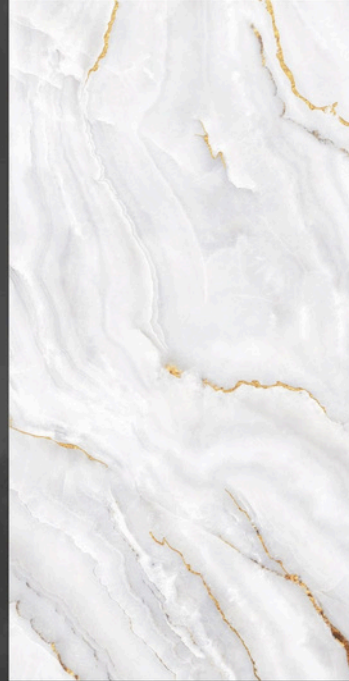

SIZE : **600X1200MM**

FINISH : **GLOSSY**

RANDOM : **04**

VENICE ICE