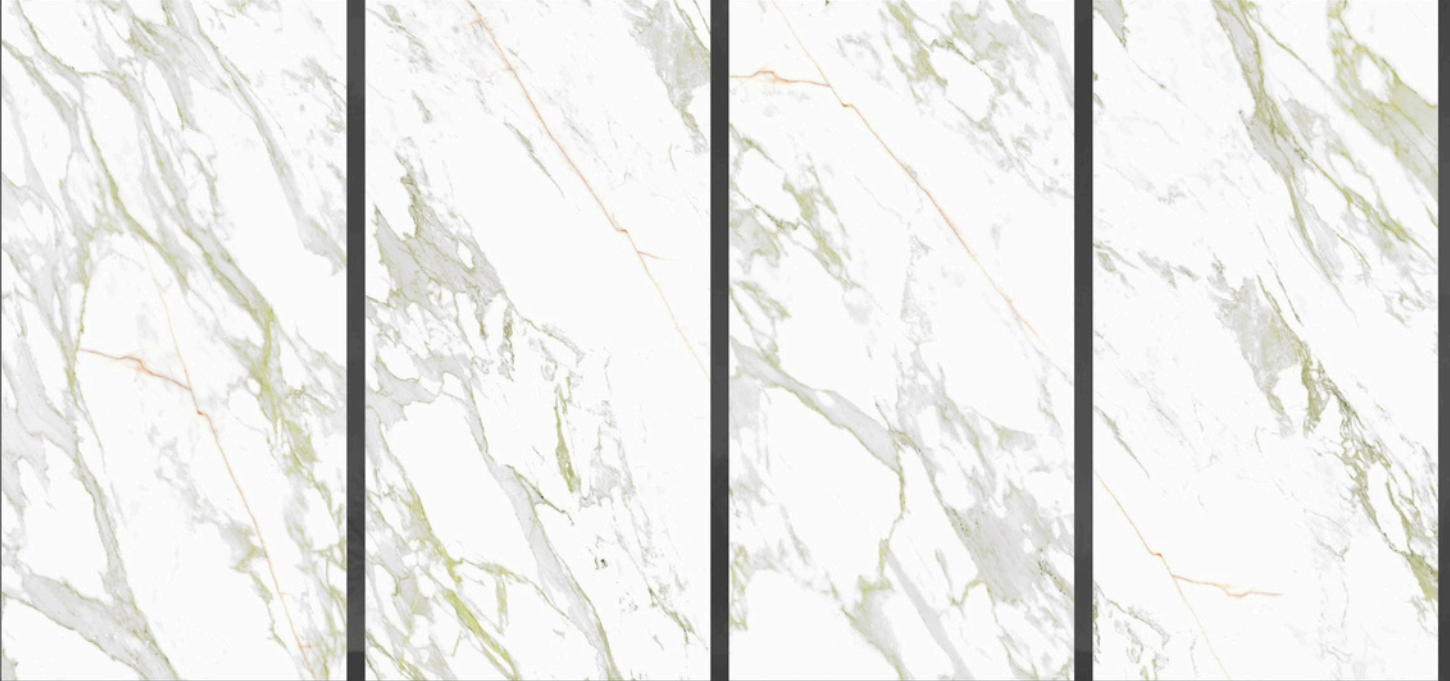

GOLDEN
BLACK

SIZE : **600X1200MM**

FINISH : **GLOSSY**

RANDOM : **04**

GRANULITE **FELSIC**

SIZE : **600X1200MM**

FINISH : **GLOSSY**

RANDOM : **04**