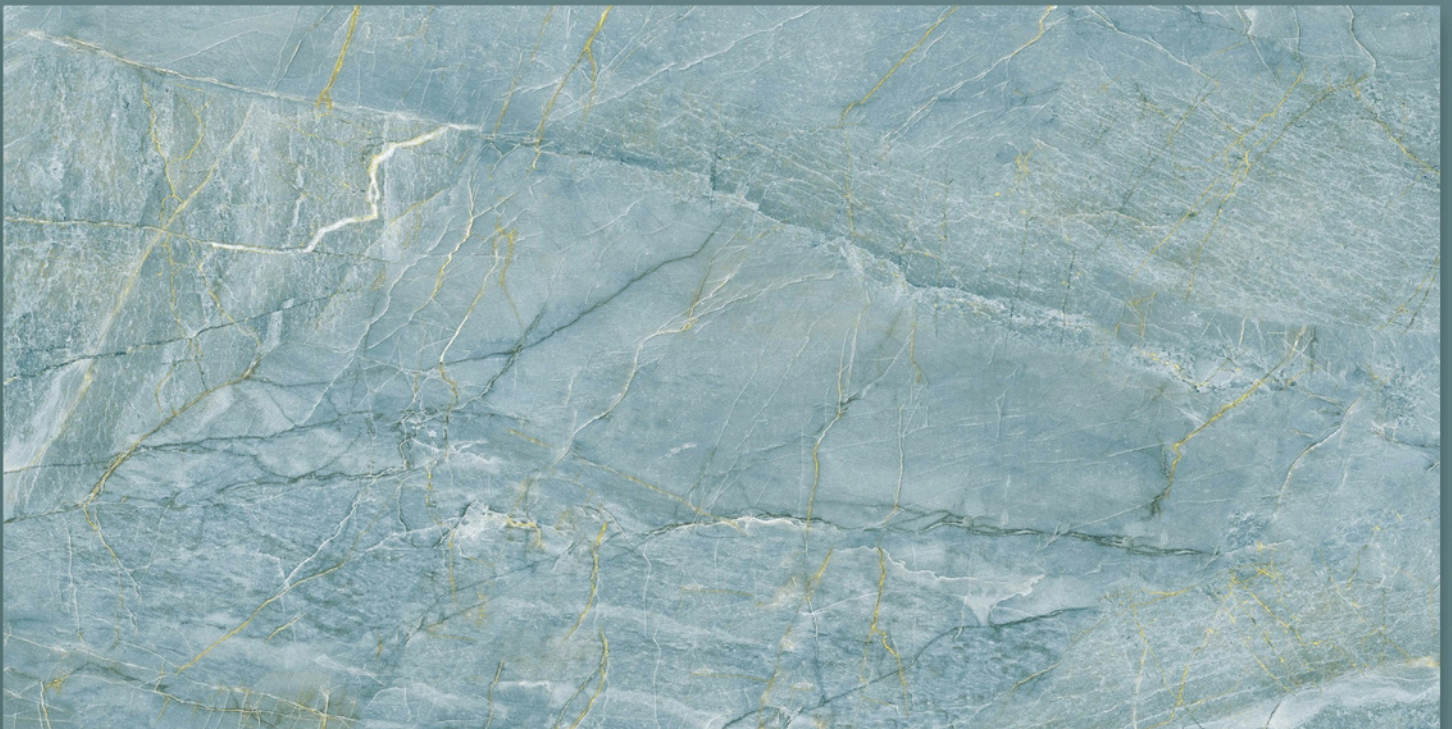

JURASSIC OCEAN