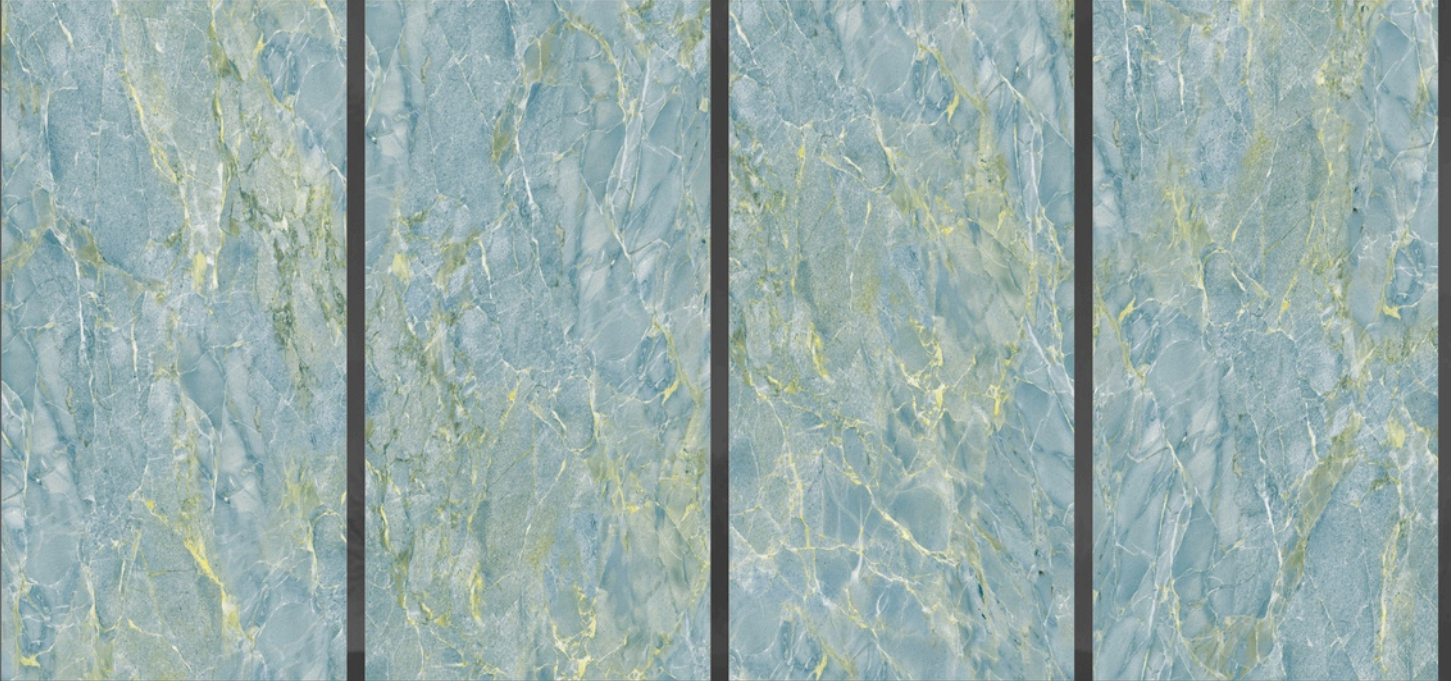

SKY TOUCH **ONYX**

SKY TOUCH
ONYX

SIZE : **600X1200MM**

FINISH : **GLOSSY**

RANDOM : **04**

SPIDER **AQUA**

SIZE : **600X1200MM**

FINISH : **GLOSSY**