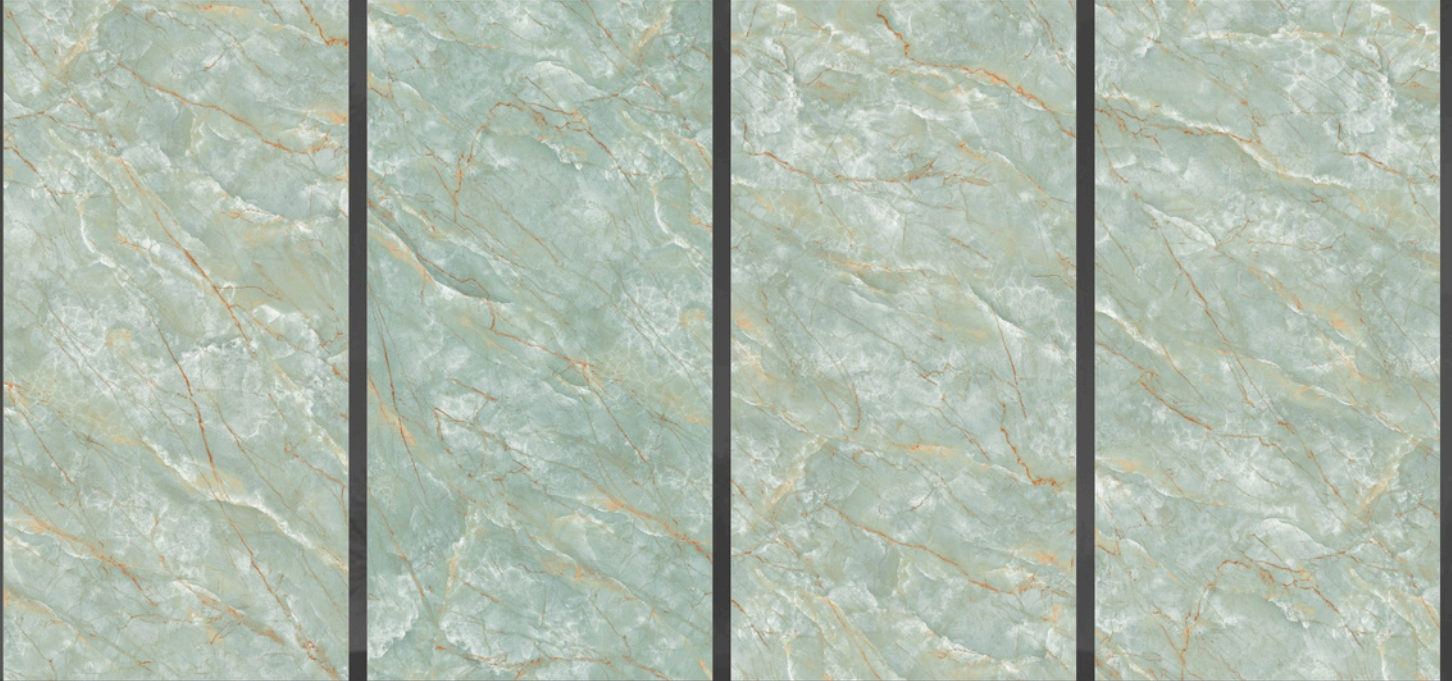

SKY TOUCH **ONYX**

SKY TOUCH
ONYX

SIZE : **600X1200MM**

FINISH : **GLOSSY**

RANDOM : **04**

SPIDER **AQUA**

SIZE : **600X1200MM**

FINISH : **GLOSSY**