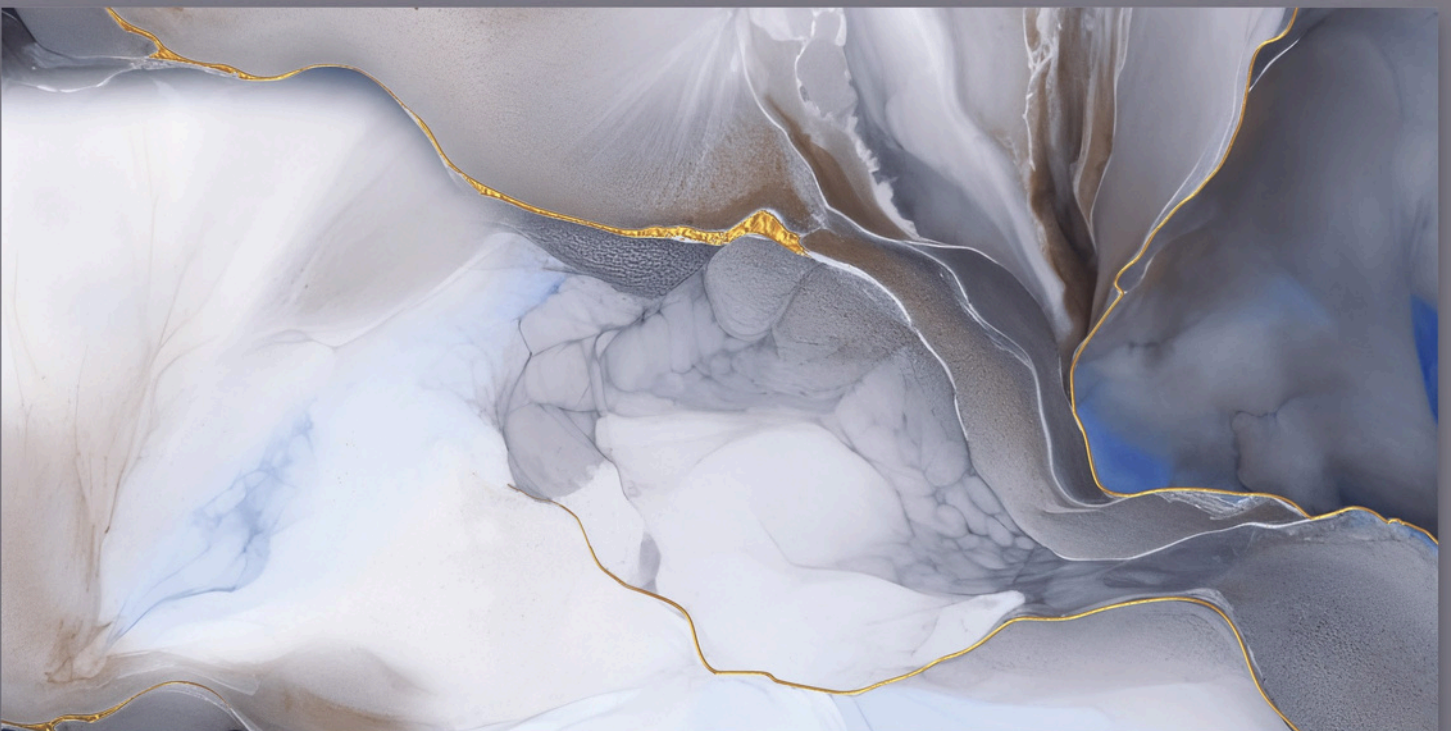

SNOW
BLUE

SIZE : **600X1200MM**

FINISH : **GLOSSY**

RANDOM : **04**

SONAR **BLUE**

SIZE : **600X1200MM**

FINISH : **GLOSSY**

RANDOM : **04**

SKY TOUCH **ONYX**

SKY TOUCH
ONYX

SIZE : **600X1200MM**

FINISH : **GLOSSY**

RANDOM : **04**

SPIDER **AQUA**

SIZE : **600X1200MM**

FINISH : **GLOSSY**