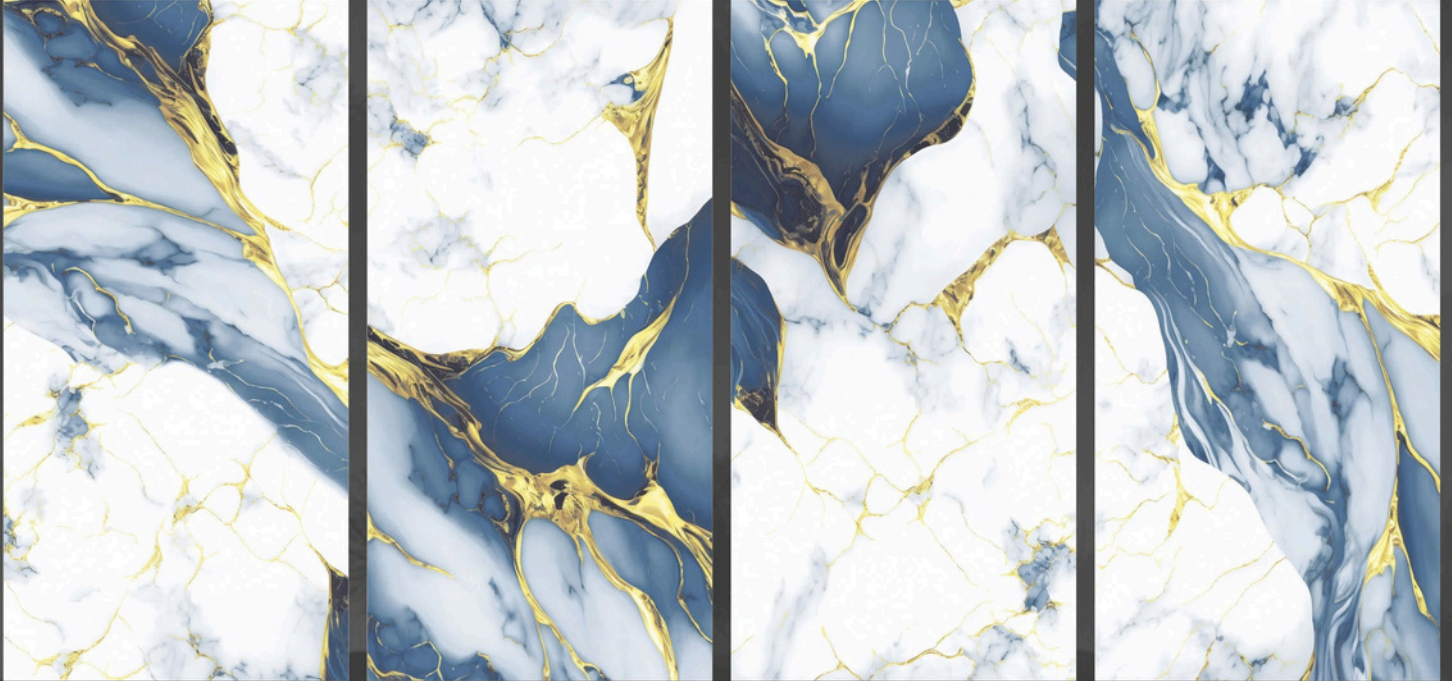

SIZE : **600X1200MM**

FINISH : **GLOSSY**

RANDOM : **04**

CENEFA **AZUL**