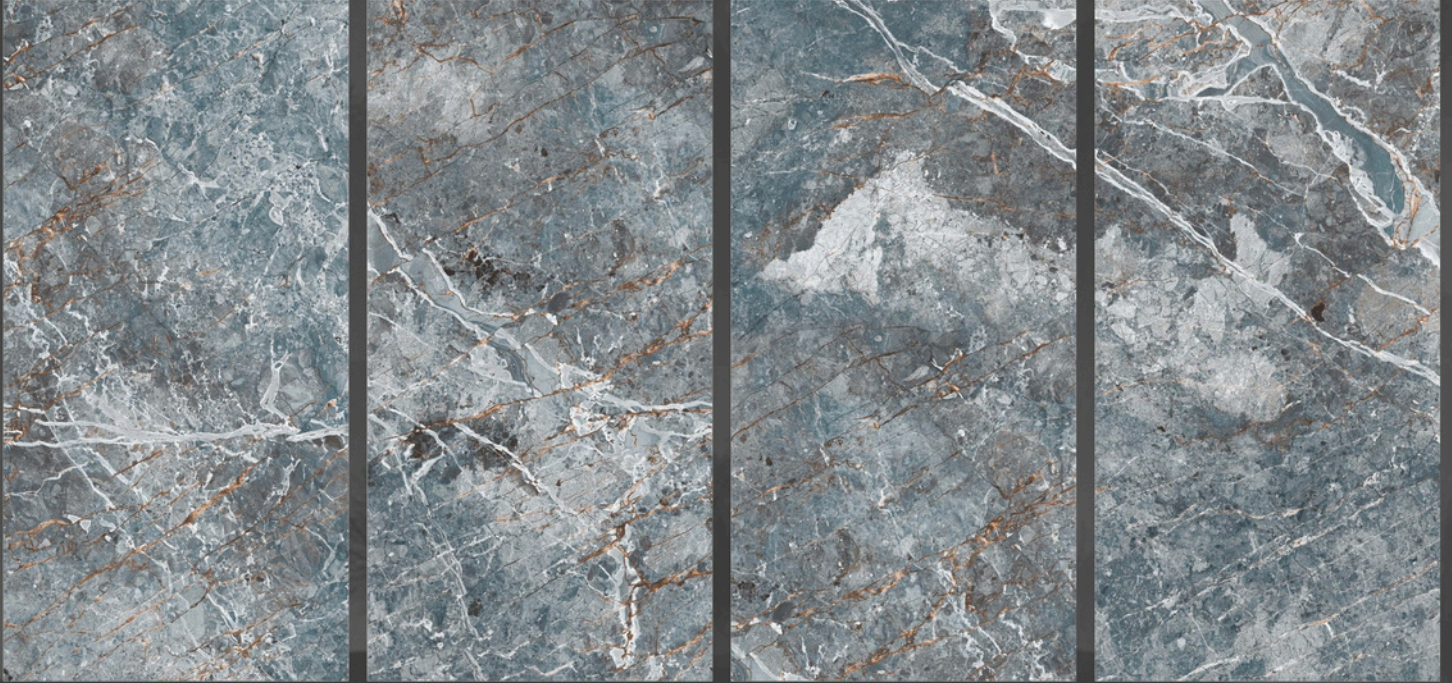

SIZE : **600X1200MM**

FINISH : **GLOSSY**

RANDOM : **04**

AMERTEAL **GRIS**