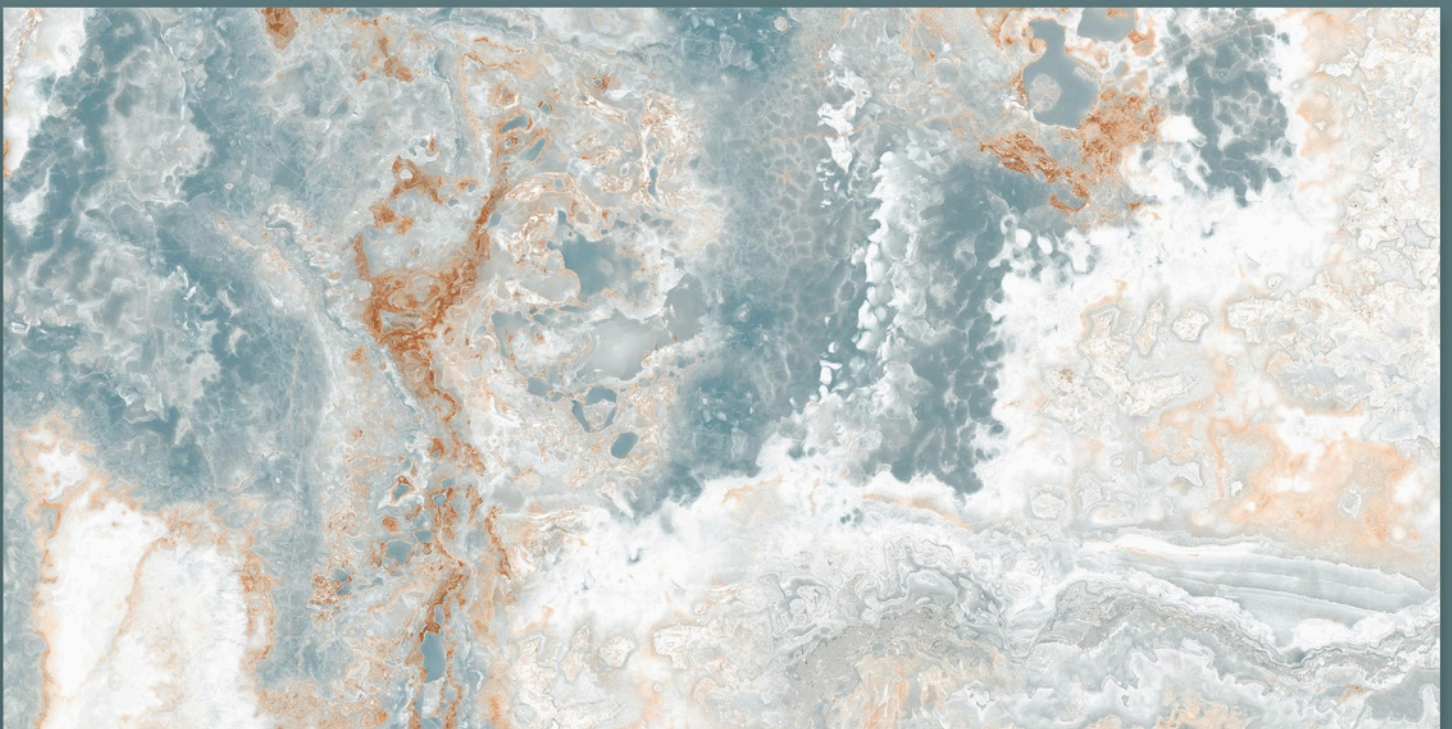

SIZE : **600X1200MM**

FINISH : **GLOSSY**

RANDOM : **04**

ONYX AURA