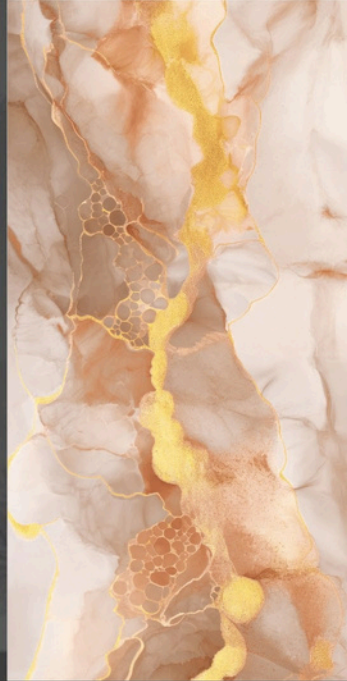

FINISH : **GLOSSY**

RANDOM : **04**

FLUID ART

SIZE : **600X1200MM**

FINISH : **GLOSSY**

RANDOM : **04**

FRIO **AQUA**

SIZE : **600X1200MM**

FINISH : **GLOSSY**

RANDOM : **04**

GEONA **GOLD**

GEONA
GOLD

SIZE : **600X1200MM**

FINISH : **GLOSSY**

RANDOM : **04**

GOLDEN **BLACK**