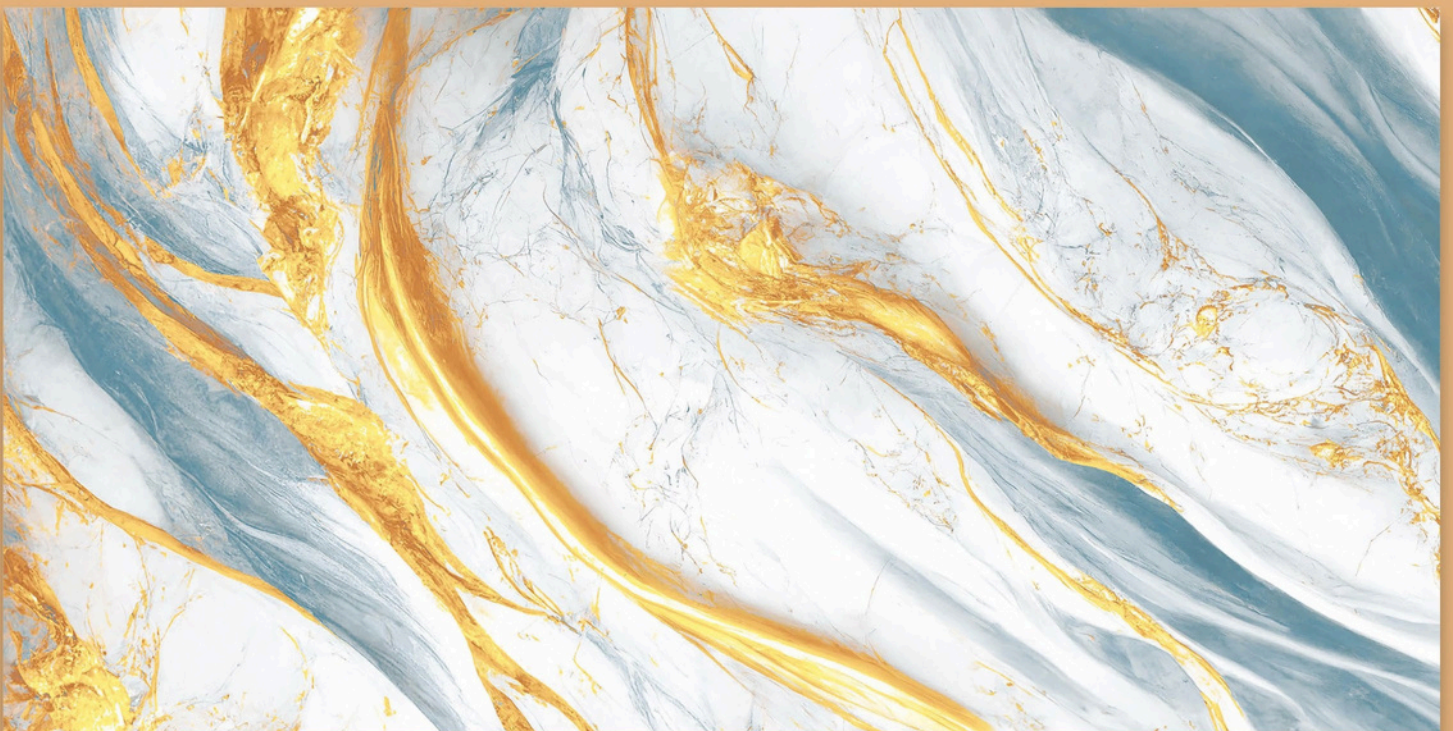

RANDOM : **04**

DEZI **GOLDUA**

SIZE : **600X1200MM**

FINISH : **GLOSSY**

RANDOM : **04**

ECLIPSE **INDIGO**

SIZE : **600X1200MM**

FINISH : **GLOSSY**