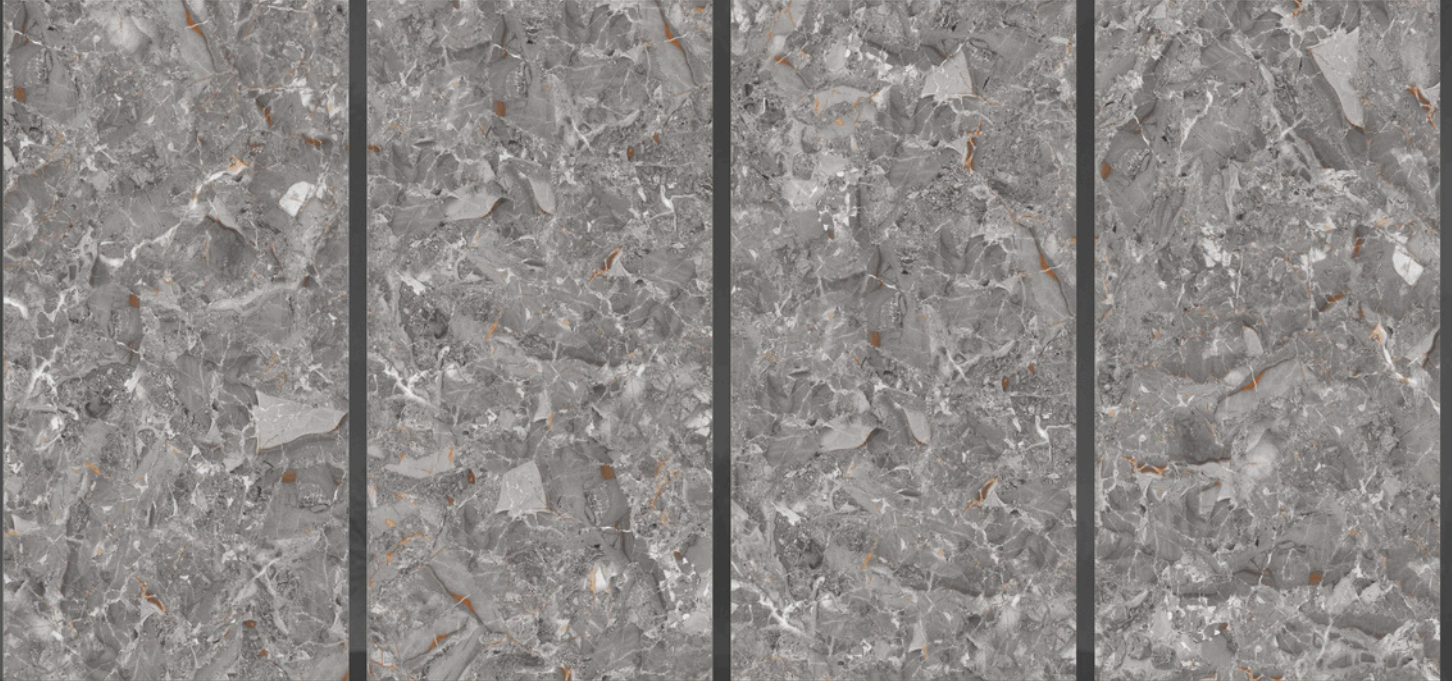

RANDOM : **04**

TURQUOISE **GREEN**

SIZE : **600X1200MM**

FINISH : **GLOSSY**

RANDOM : **04**

VENICE ICE

VENICE
ICE

SIZE : **600X1200MM**