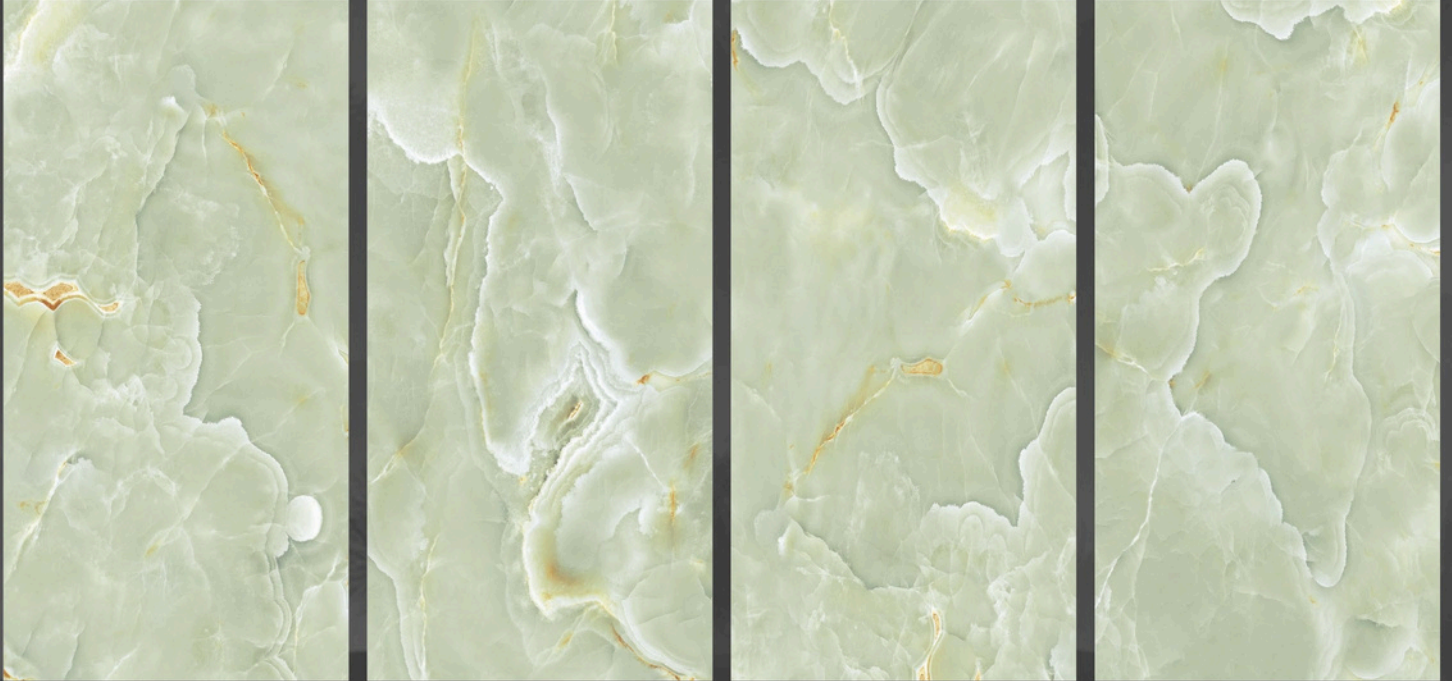

SIZE : **600X1200MM**

FINISH : **GLOSSY**

RANDOM : **08**

INTERIOR **PISTA**