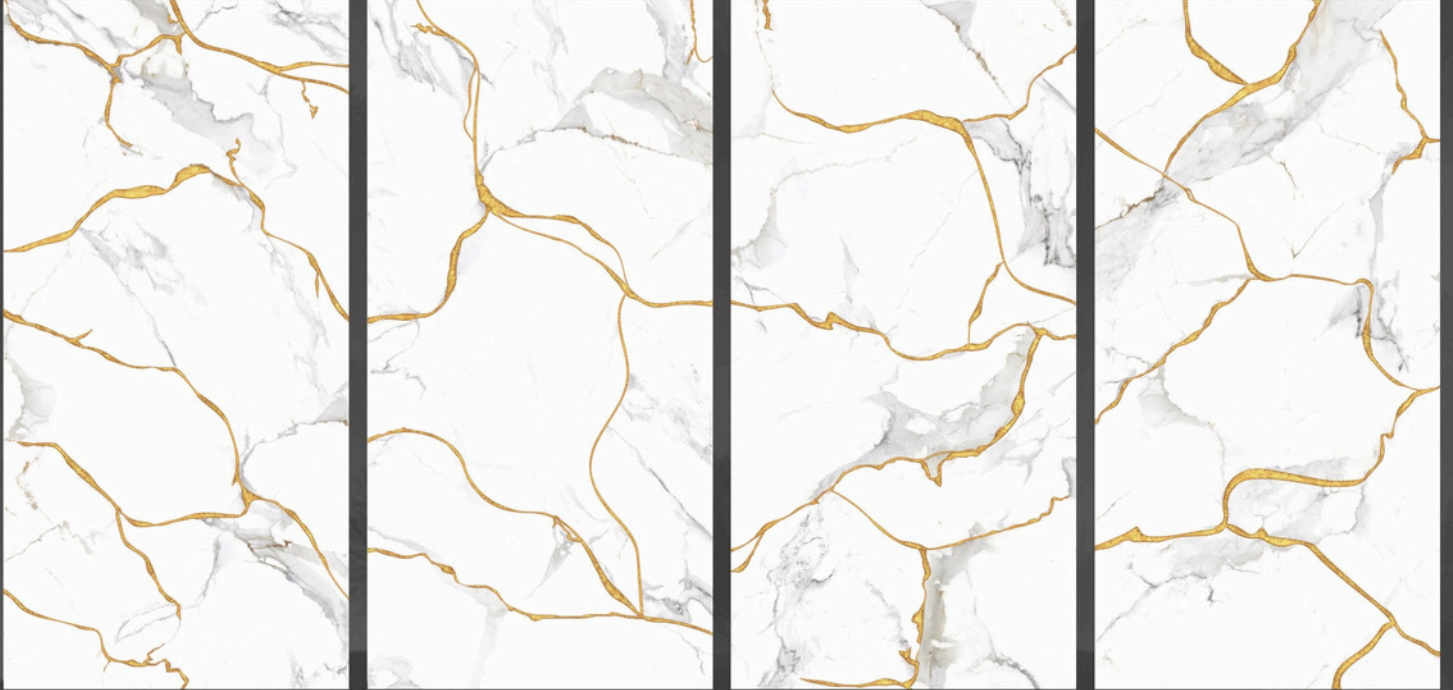

24x24 INCH

600X1200 MM

COLORICO COLLECTION

www.rjmaxceramics.com

PROMINENCE

Radiates in Every surroundings

presenting our **Colorico Collection**, meticulously crafted for elegance. Elevate your space with 600*1200mm masterpieces, where artistry meets sophistication, creating timeless allure and grandeur.