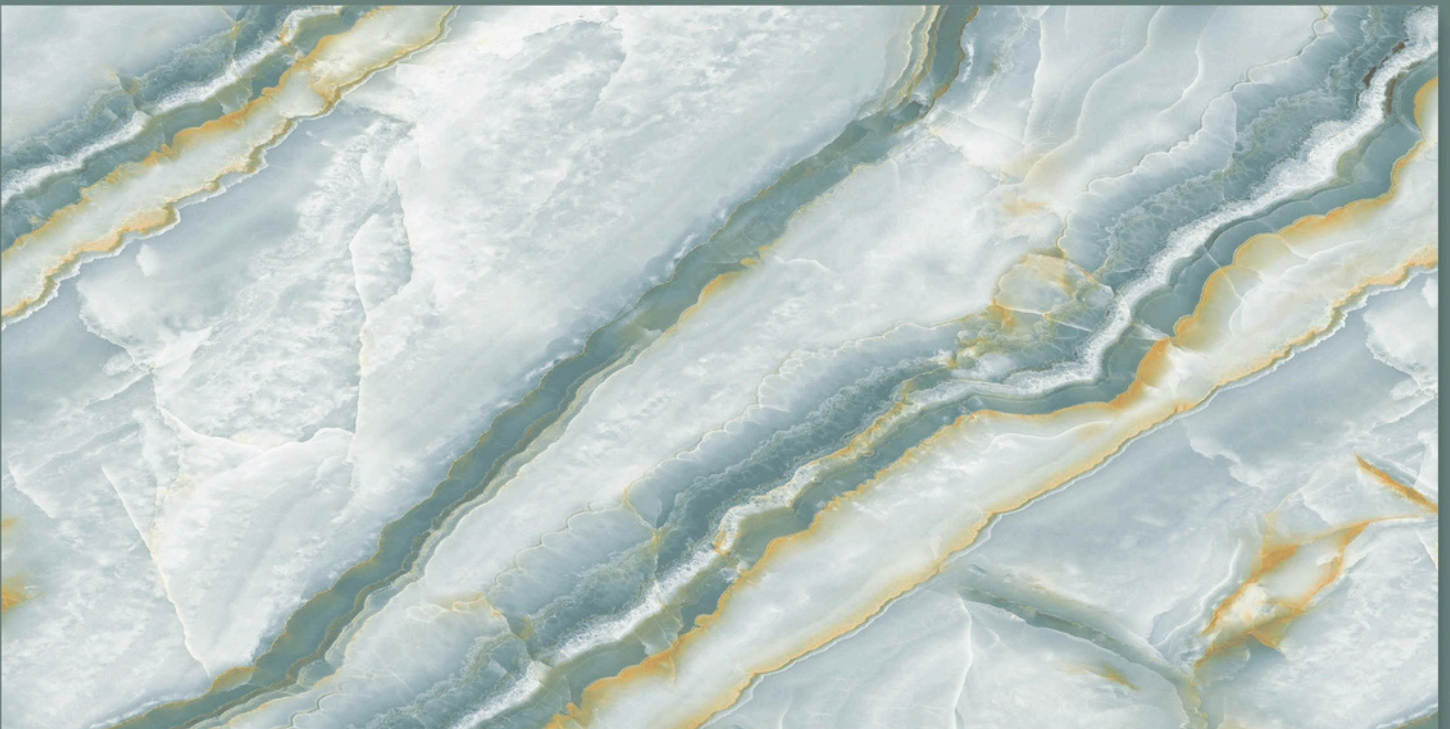

KERAMOS **TEAL**