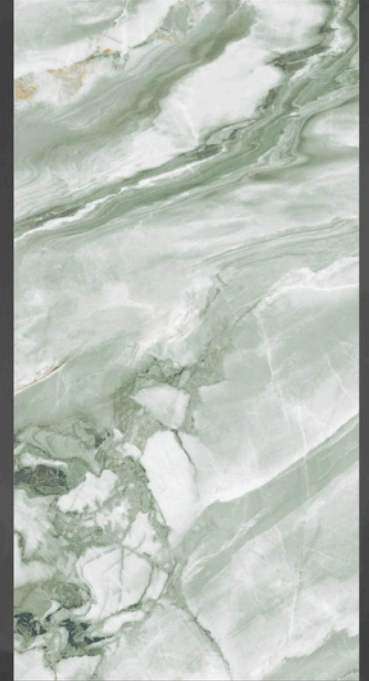

LUCENT
TEAL

SIZE : **600X1200MM**

FINISH : **GLOSSY**

RANDOM : **04**

LUXURIOUS **GOLD**

SIZE : **600X1200MM**

FINISH : **GLOSSY**

RANDOM : **04**