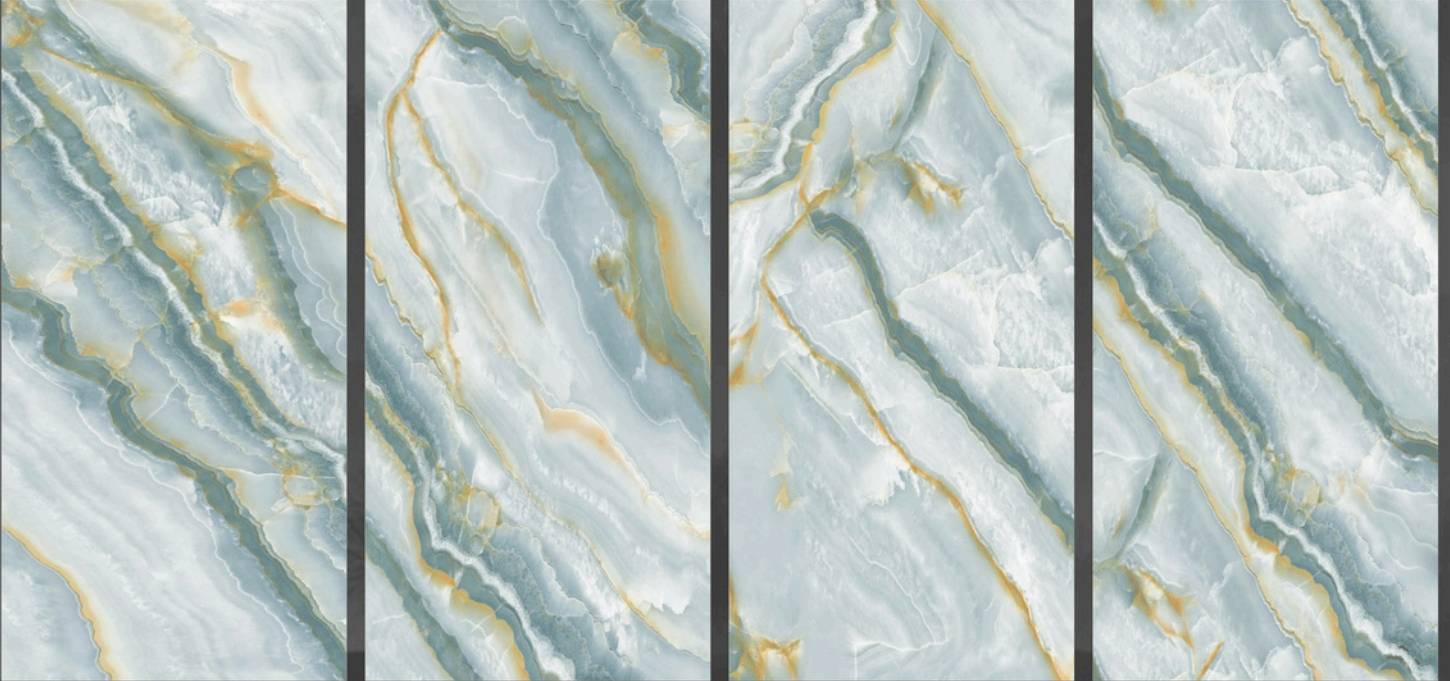

RANDOM : **06**

JURASSIC OCEAN

SIZE : **600X1200MM**

FINISH : **GLOSSY**

RANDOM : **05**

KENERA **AQUA**

KENERA
AQUA

SIZE : **600X1200MM**