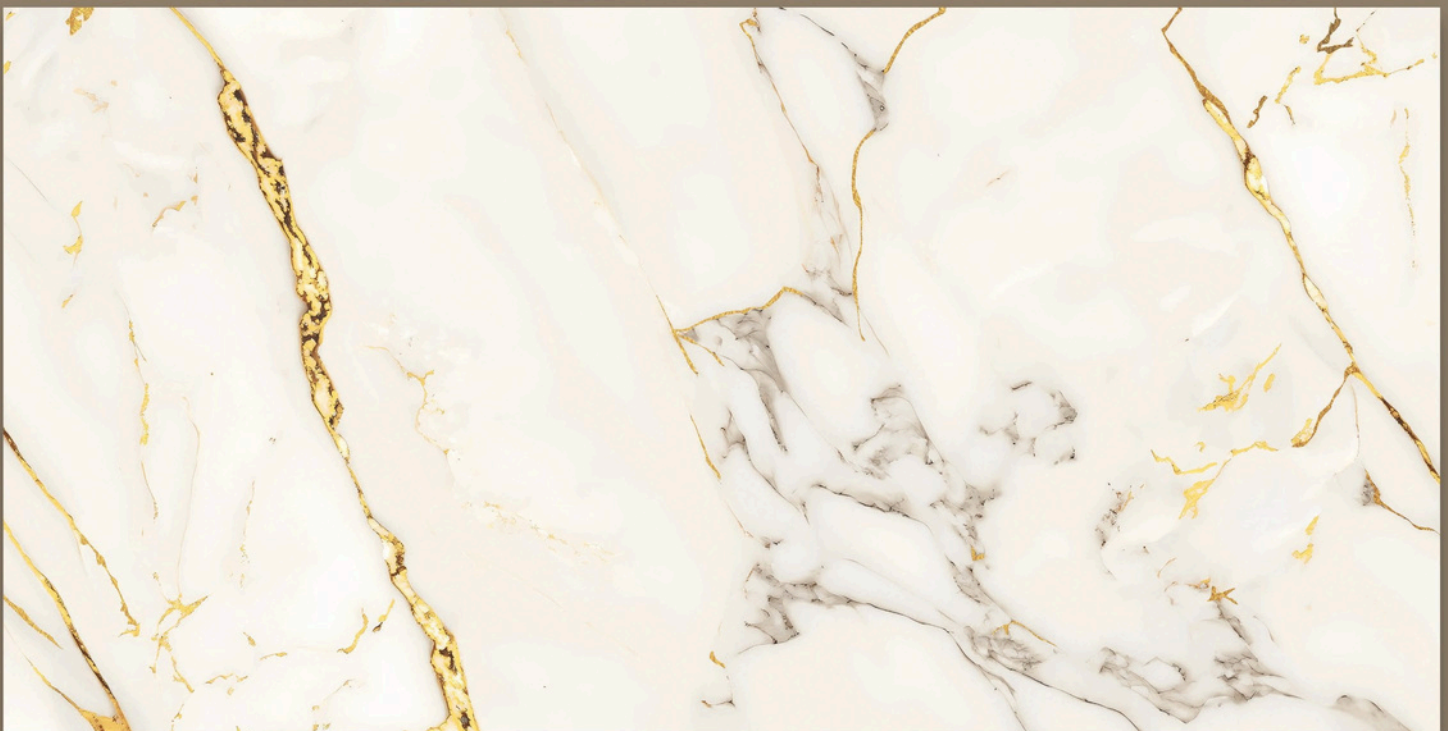

FINISH : **GLOSSY**

RANDOM : **04**

LIBERIA FLUID **AQUA**

LIBERIA FLUID
AQUA

SIZE : **600X1200MM**

FINISH : **GLOSSY**

RANDOM : **04**

LIGHTING **GOLD**