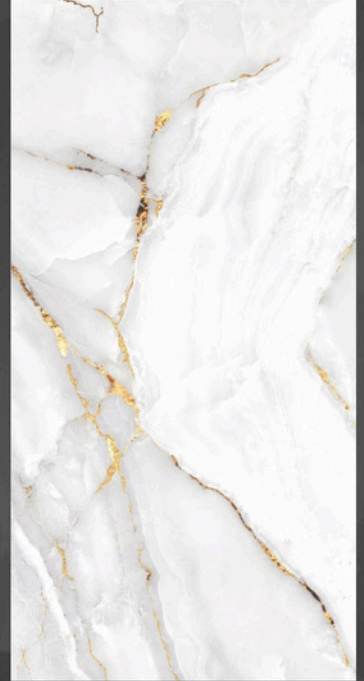

SIZE : **600X1200MM**

FINISH : **GLOSSY**

RANDOM : **04**

VENICE ICE