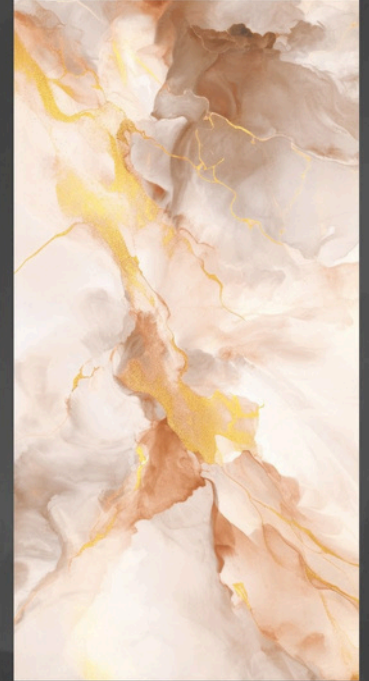

FINISH : **GLOSSY**

RANDOM : **04**

FLUID ART

SIZE : **600X1200MM**

FINISH : **GLOSSY**

RANDOM : **04**

FRIO **AQUA**

SIZE : **600X1200MM**