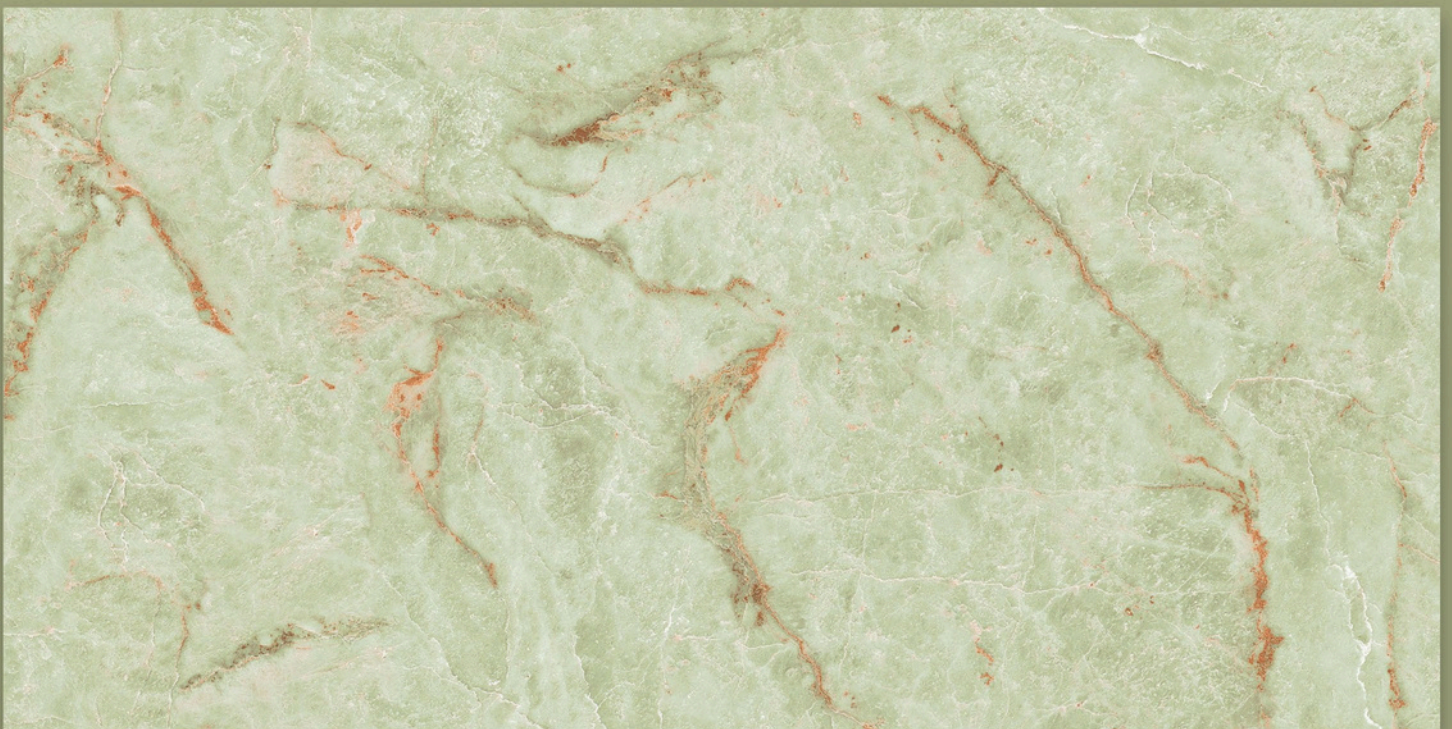

CELESTIAL PISTA