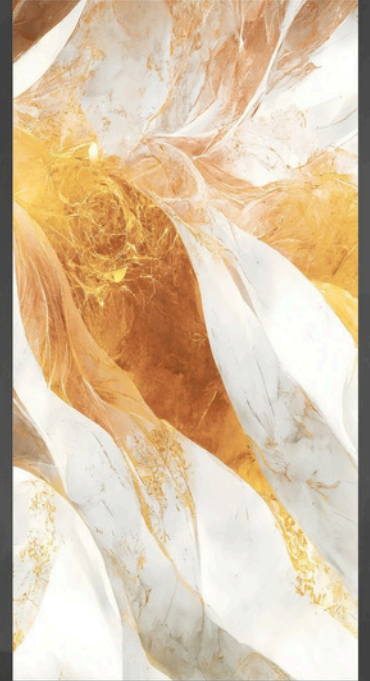

RANDOM : **04**

DEZI **GOLDUA**

SIZE : **600X1200MM**

FINISH : **GLOSSY**

RANDOM : **04**

ECLIPSE **INDIGO**

SIZE : **600X1200MM**

FINISH : **GLOSSY**