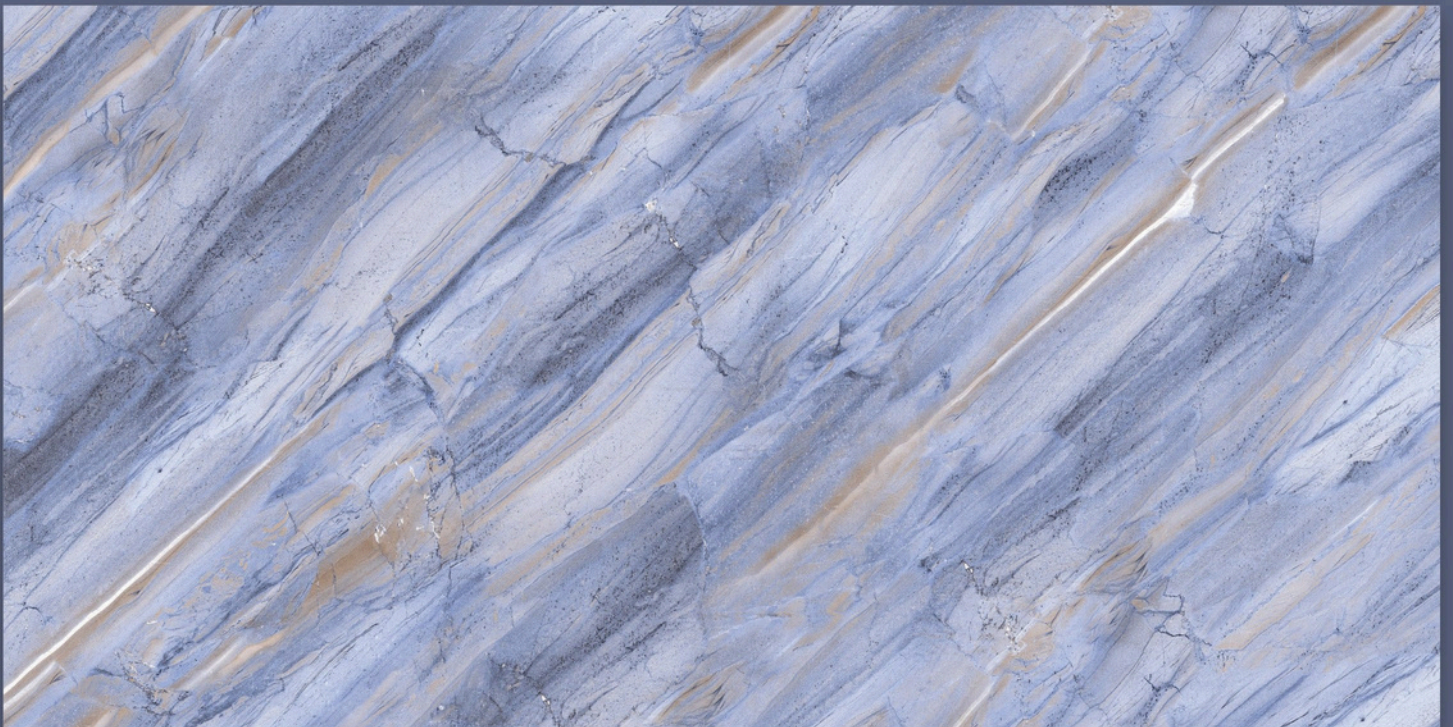

SEQUOIA **AZUL**