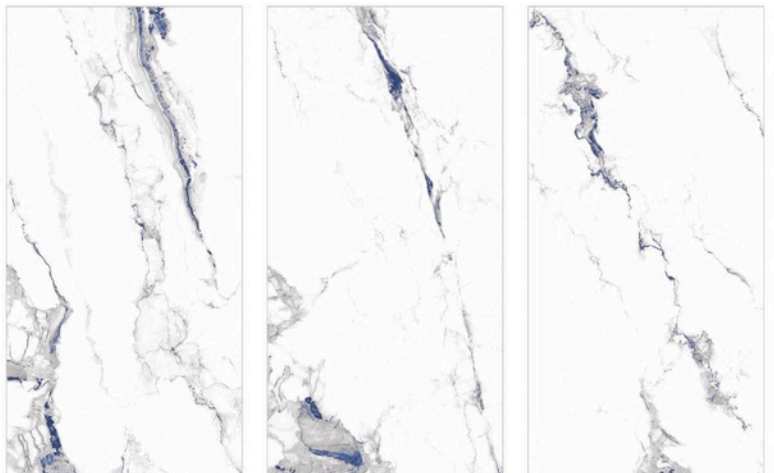

SIZE
600X1200MM

FINISH
GLOSSY

RANDOM
04