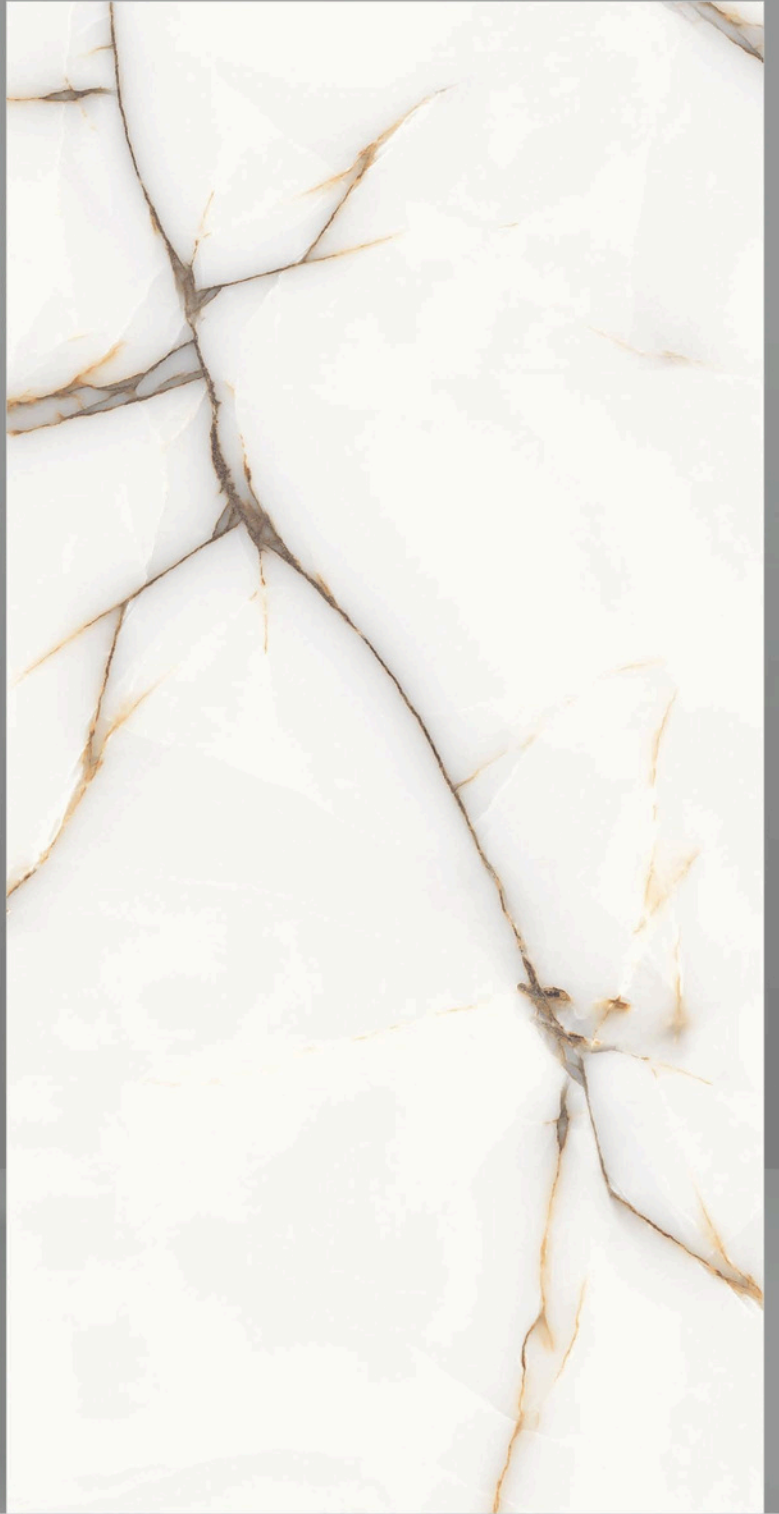

RANDOM
04

BANGO
WHITE

SIZE
600X1200MM

FINISH
GLOSSY

RANDOM
04

CRYSTAL
ONYX

SIZE
600X1200MM

FINISH
GLOSSY