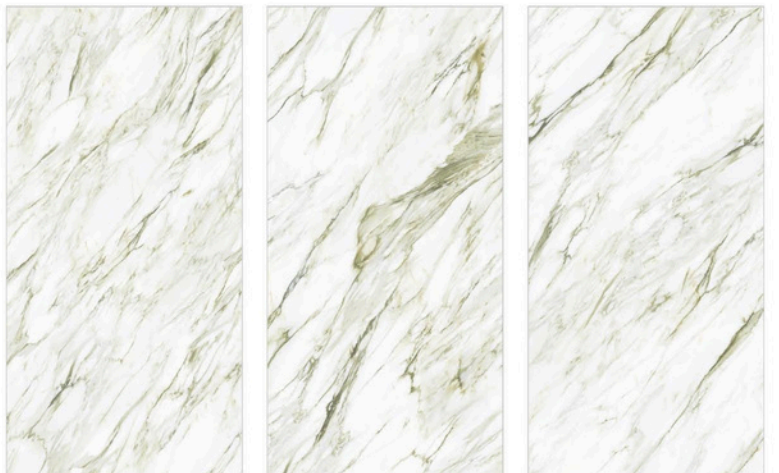

SIZE
600X1200MM

FINISH
GLOSSY

RANDOM
04

MASE
GOLD

SIZE
600X1200MM

FINISH
GLOSSY

RANDOM
04

ONYX
PULSE