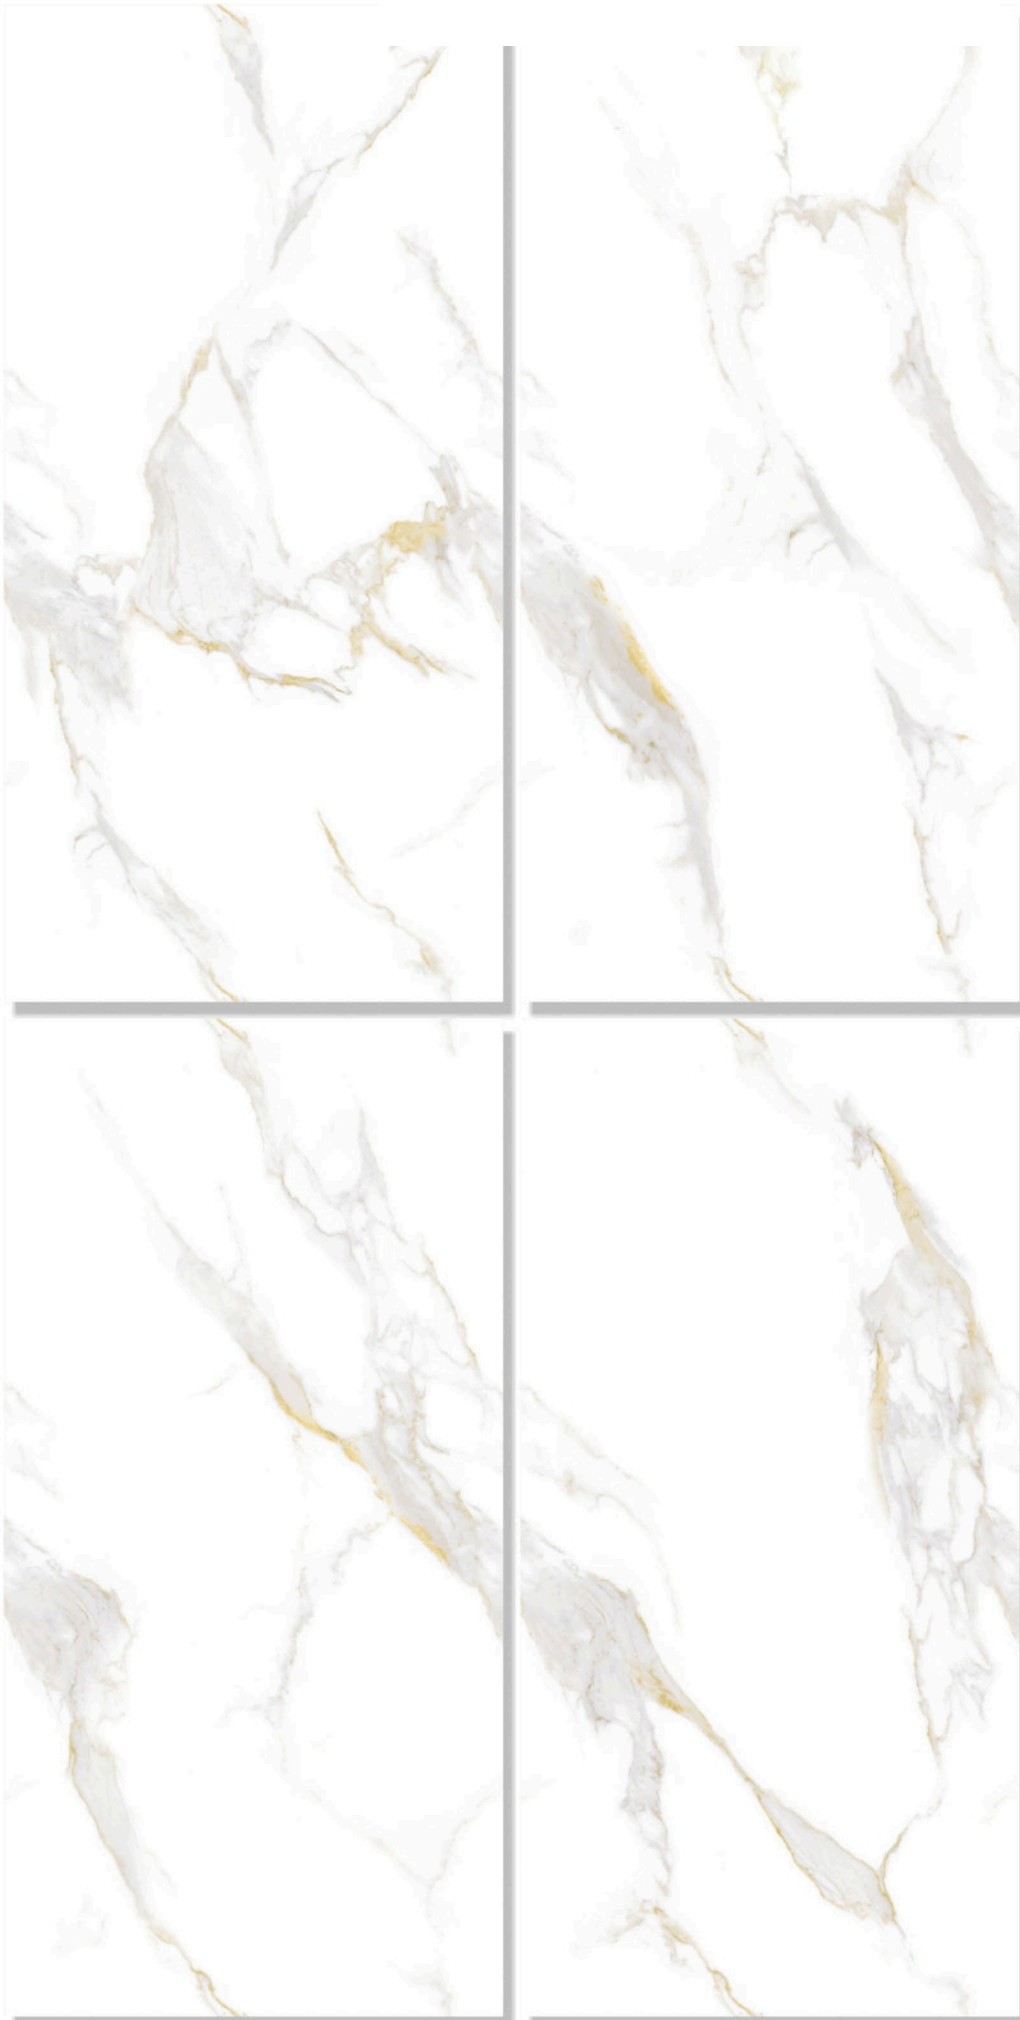

EMPRO
STATUARIO

SIZE
600X1200MM

FINISH
**ENDLESS
GLOSSY**

RANDOM
04