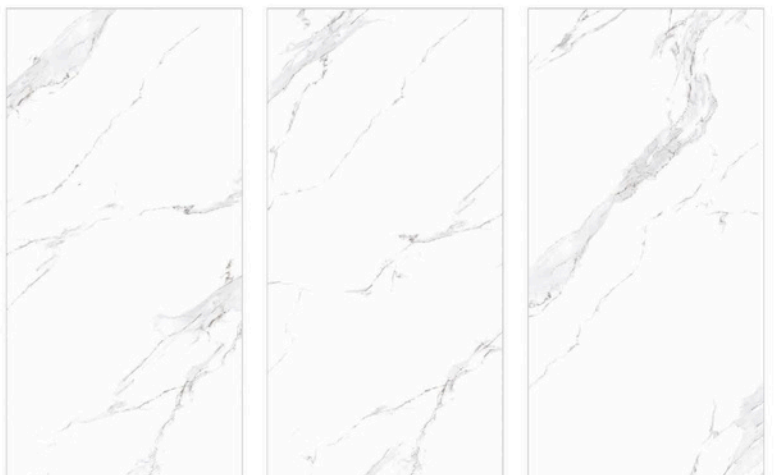

FINISH
GLOSSY

RANDOM
04

SMOKE
WHITE

SIZE
600X1200MM

FINISH
GLOSSY

RANDOM
04

VOLGA
LIGHT

SIZE
600X1200MM