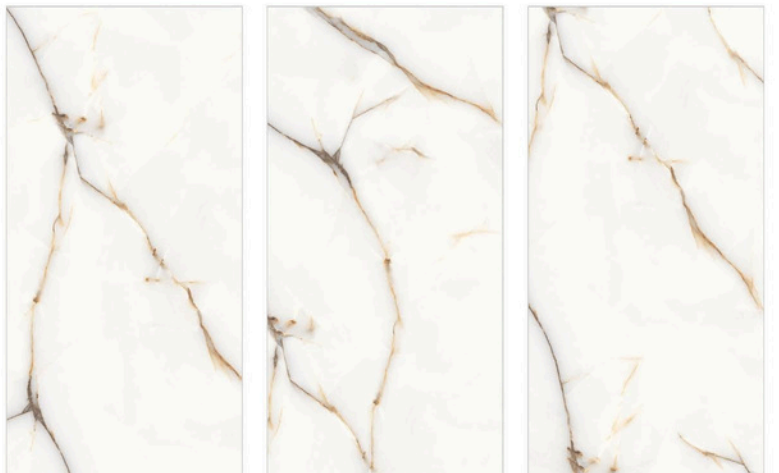

SIZE
600X1200MM

FINISH
GLOSSY

RANDOM
04