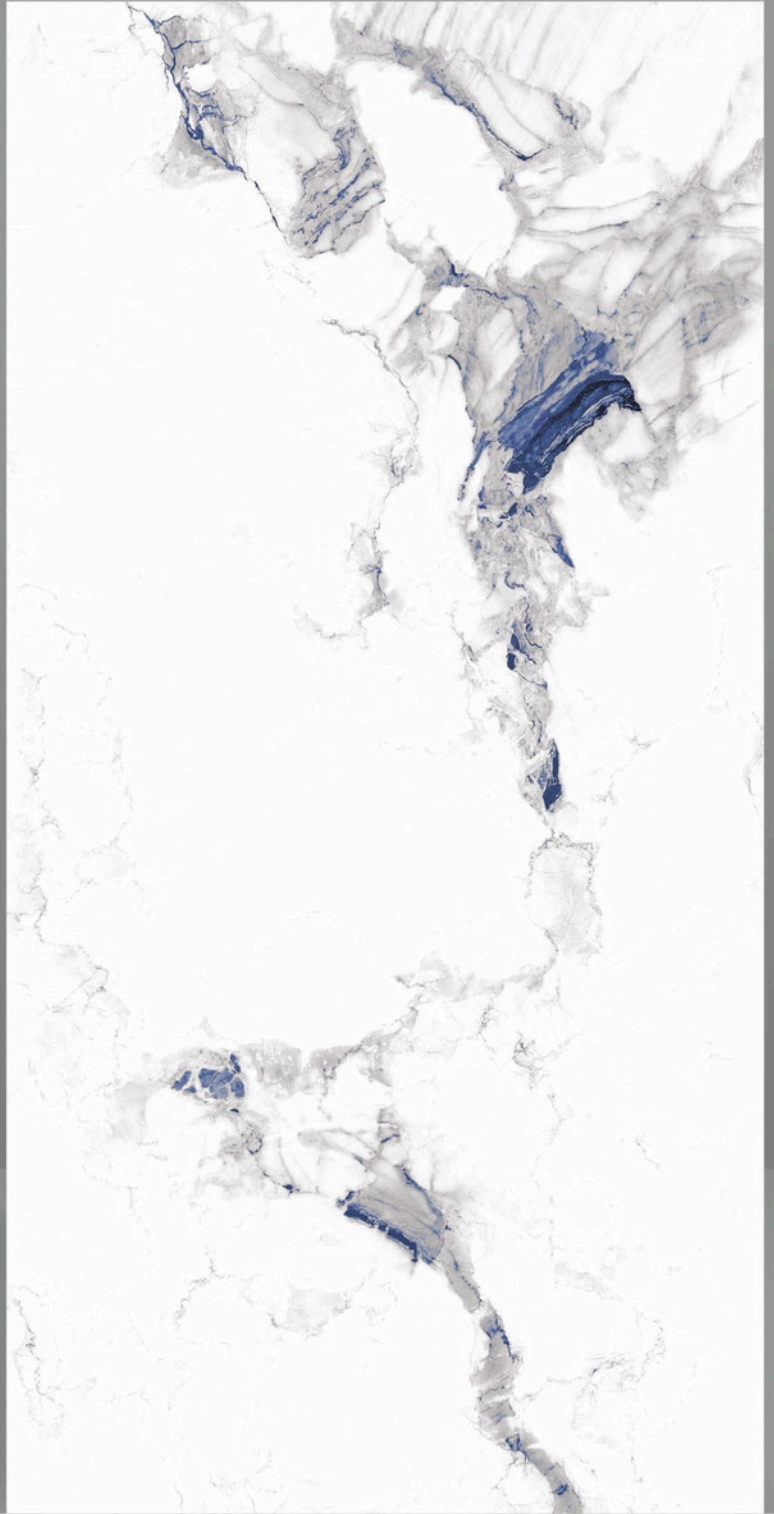

RANDOM
04

TEXON
CREMA

SIZE
600X1200MM

FINISH
**ENDLESS
GLOSSY**

RANDOM
04

AMAZE
BLUE

SIZE
600X1200MM

FINISH
GLOSSY