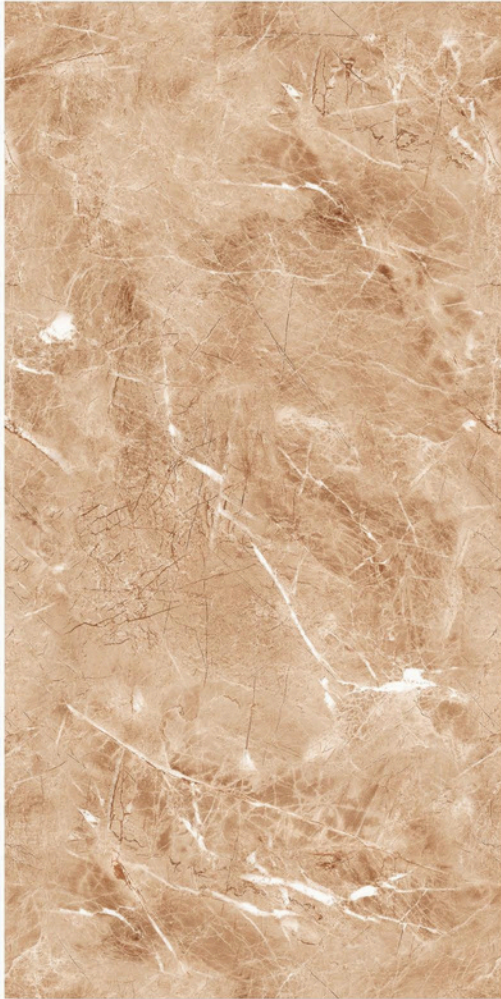

DREAM
BROWN

SIZE
600X1200MM

FINISH
**ENDLESS
GLOSSY**

RANDOM
04